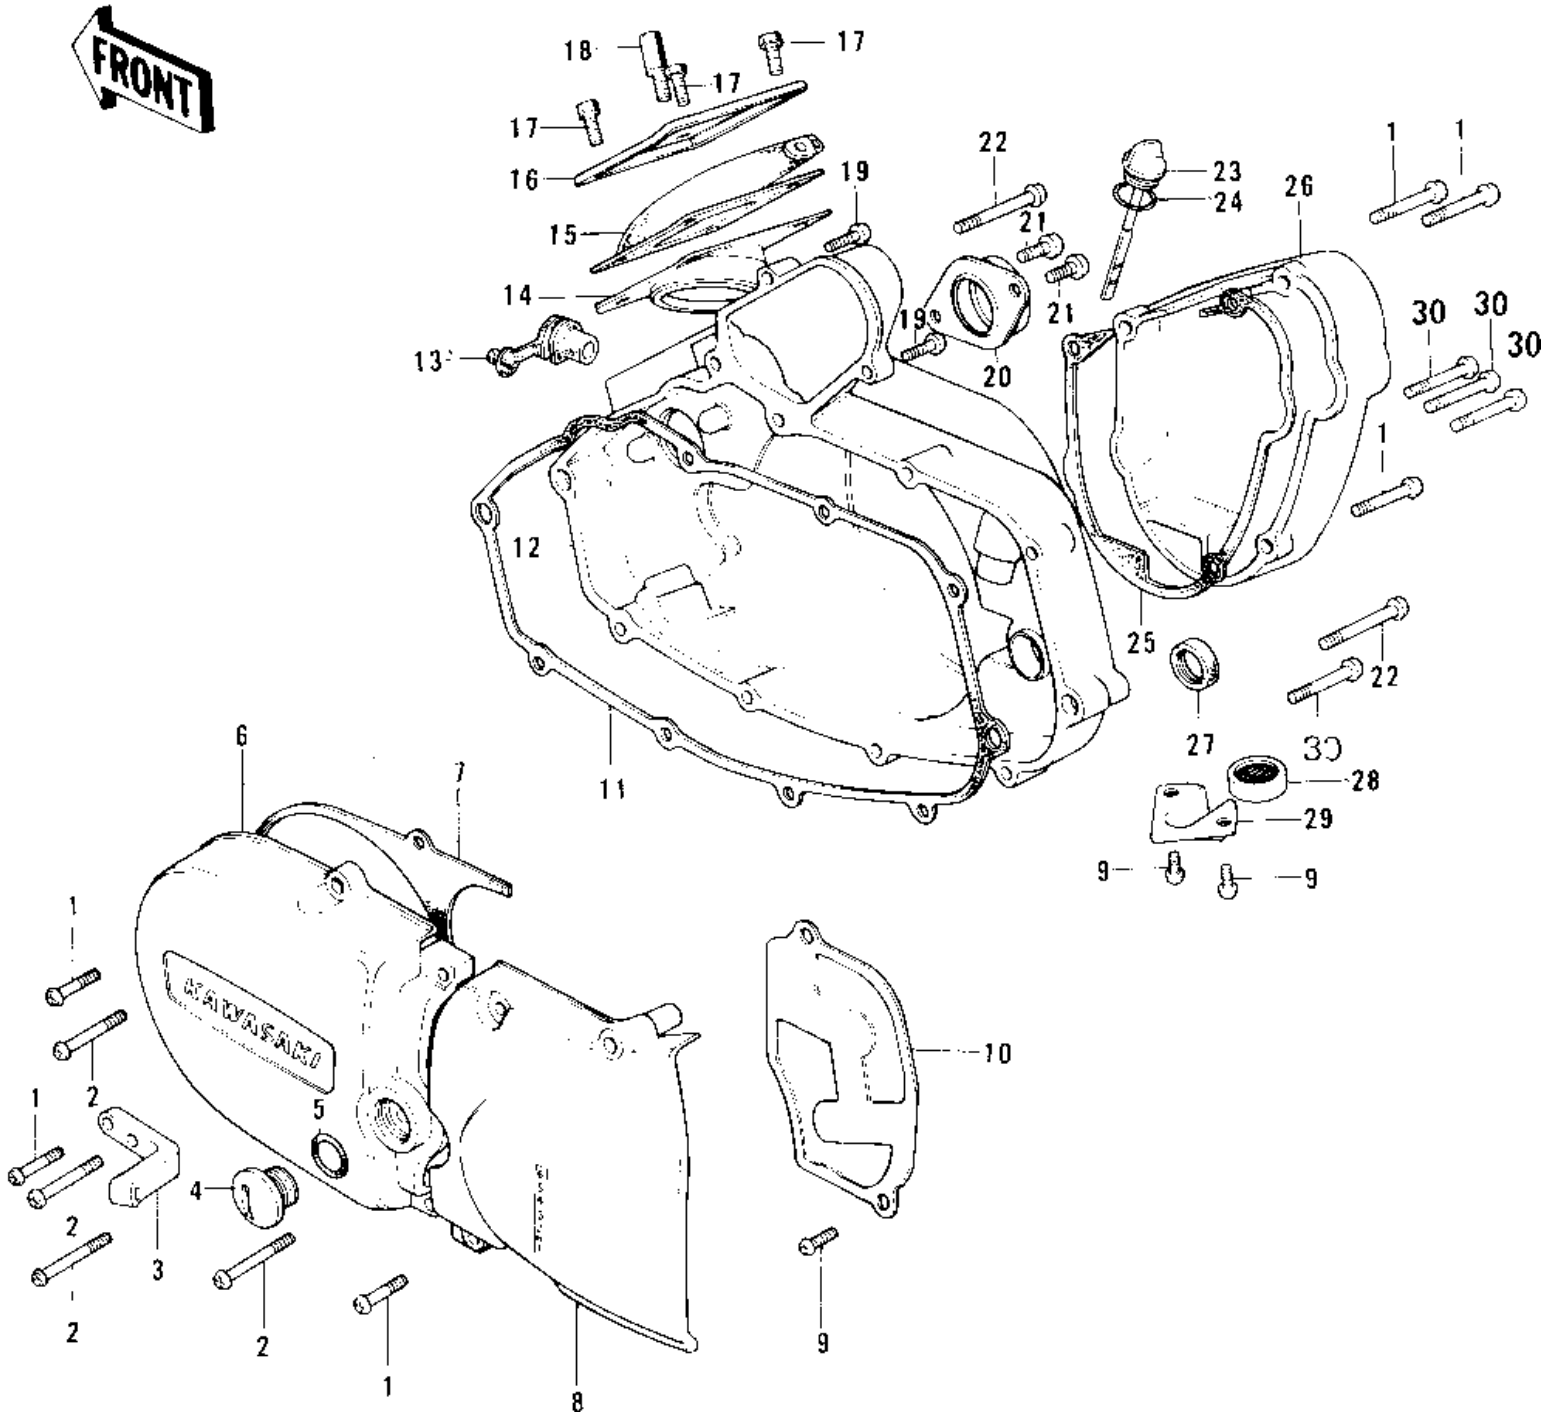

1974 KS125 PARTS DIAGRAM

ENGINE COVERS (74-75)

1974 KS125 PARTS LIST

ENGINE COVERS ('74-'75)

ITEM NAME	PART NUMBER	QUANTITY
SCREW PAN HEAD 6X20 (Ref # 1)	220B0620	6
SCREW PAN HEAD 6X35 (Ref # 2)	220B0635	4
HOLDER,WIRE GUIDE (Ref # 3)	14044-012	1
PLUG,L.H ENG COVER (Ref # 4)	92067-017	1
"0" RING,16MM (Ref # 5)	670B2016	1
COVER,L.H.ENGINE (Ref # 6)	14031-1019-2H	1
COVER,L.H.ENGINE (Ref # 6)	14031-1019-2H	1
GASKET,L.H ENG COVER (Ref # 7)	14045-017	1
COVER,CHN CASE,BARREL (Ref # 8)	14026-020-2H	1
SCREW PAN HEAD 6X12 (Ref # 9)	220B0612	3
COVER,OIL PUMP (Ref # 10)	14030-060	1
GASKET,R.H ENG COVER (Ref # 11)	14046-029	1
COVER,R.H ENGINE,BUFF (Ref # 12)	14032-123-2H	1
GROMMET,R.H ENG COV (Ref # 13)	92071-076	1
CAP,CARBURETOR (Ref # 14)	14038-039	1
CAP,CARBURETOR (Ref # 15)	14038-040	1
HOLDER,CARBURETOR CAP (Ref # 16)	14065-007	1
BOLT-UPSET (Ref # 17)	112G0618	3
BOLT,CARBURETOR CAP (Ref # 18)	92001-130	1
SCREW,PAN HEAD 6X16 (Ref # 19)	220B0516A	3
HOLDER,CARBURETOR (Ref # 20)	16065-033	1
SCREW PAN HEAD 6X12 (Ref # 21)	220B0612	2
SCREW PAN HEAD 6X45 (Ref # 22)	220B0645	2
PLUG,OIL FILLER (Ref # 23)	16115-020	1
"0" RING,20MM (Ref # 24)	670B2020	1
GASKET,CARB COVER (Ref # 25)	14048-005	1
COVER,CARB.BARREL (Ref # 26)	14030-1006-2H	1
OIL SEAL SB16244 (Ref # 27)	92049-002	1
DRAIN,FUEL (Ref # 28)	16116-006	1