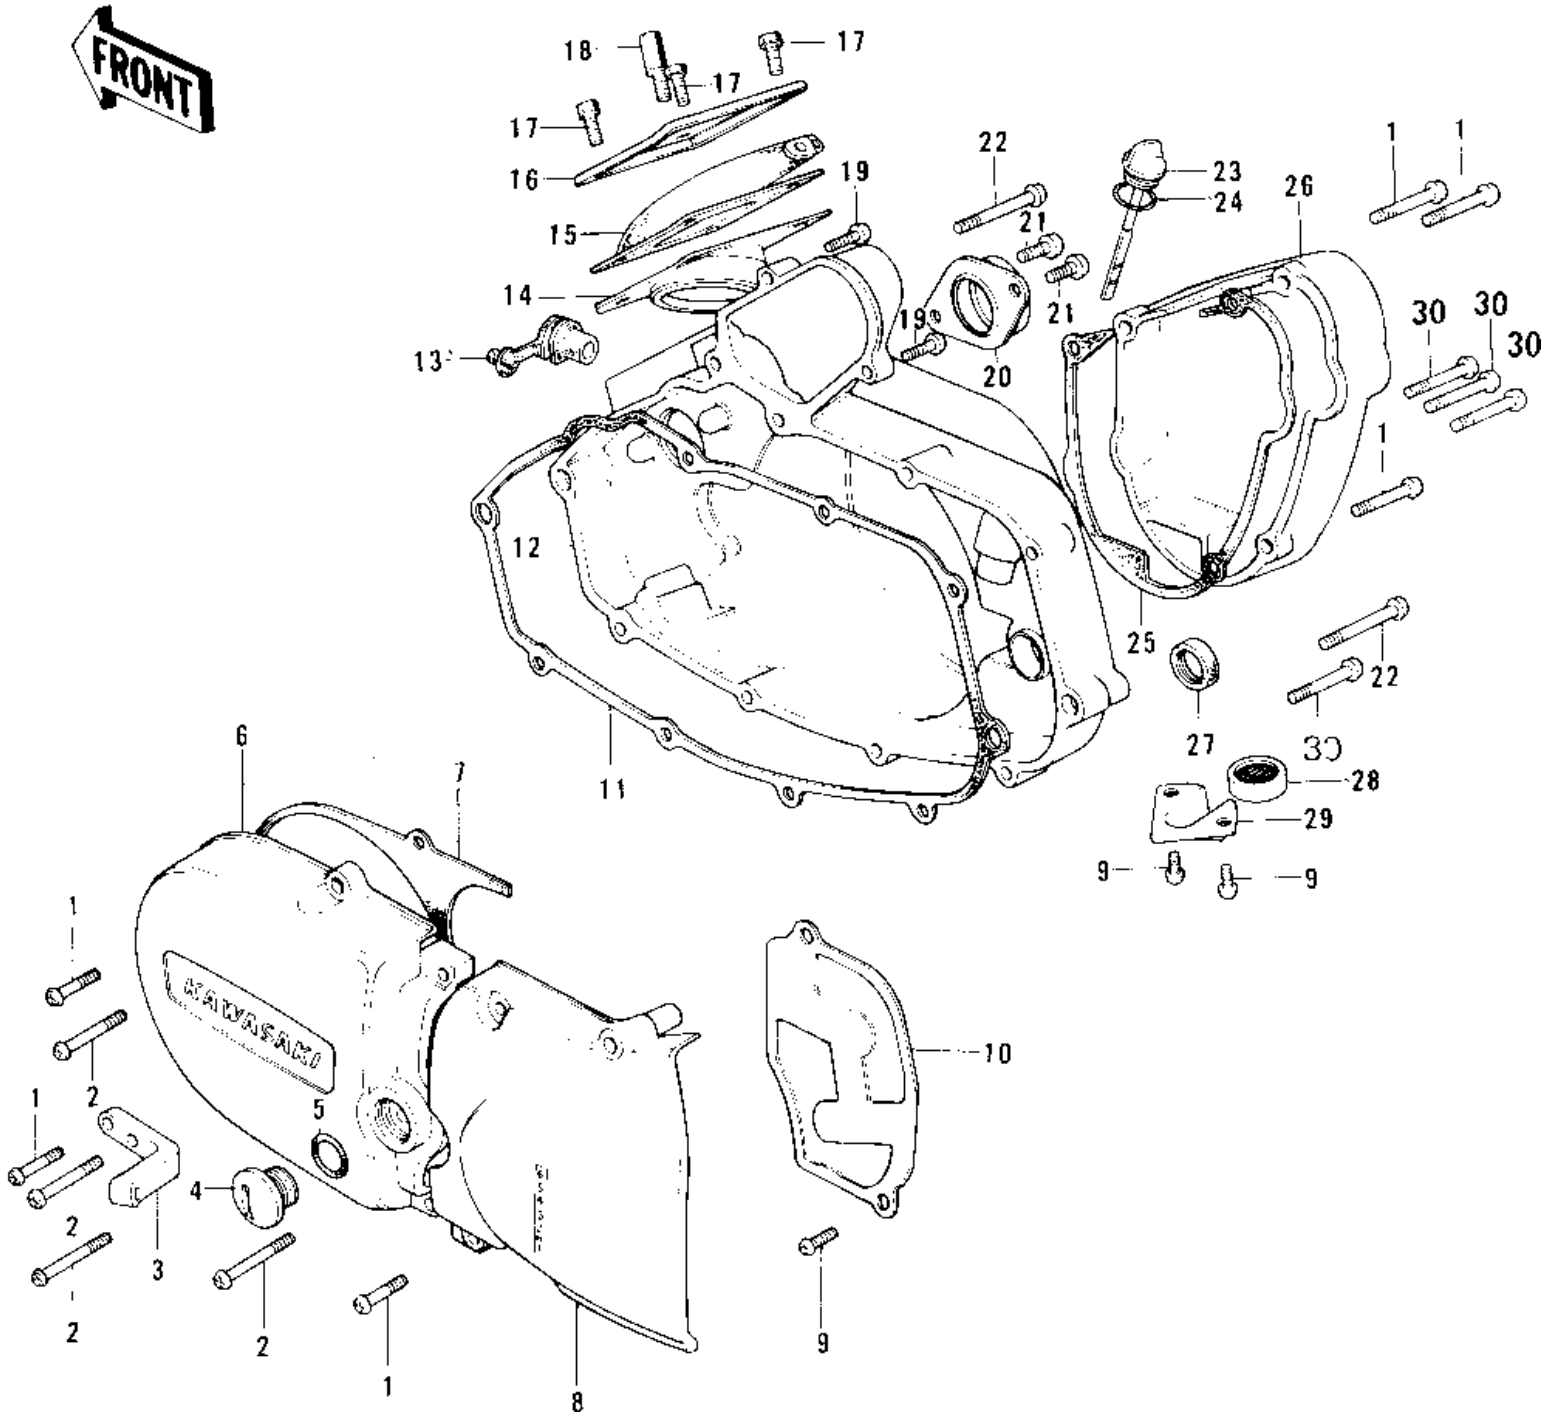

# 1975 KS125-A PARTS DIAGRAM

ENGINE COVERS (74-75)

# 1975 KS125-A PARTS LIST

## ENGINE COVERS ('74-'75)

ITEM NAME	PART NUMBER	QUANTITY
SCREW PAN HEAD 6X20 (Ref # 1)	220B0620	6
SCREW PAN HEAD 6X35 (Ref # 2)	220B0635	4
HOLDER,WIRE GUIDE (Ref # 3)	14044-012	1
PLUG,L.H ENG COVER (Ref # 4)	92067-017	1
"0" RING,16MM (Ref # 5)	670B2016	1
COVER,L.H.ENGINE (Ref # 6)	14031-1019-2H	1
COVER,L.H.ENGINE (Ref # 6)	14031-1019-2H	1
GASKET,L.H ENG COVER (Ref # 7)	14045-017	1
COVER,CHN CASE,BARREL (Ref # 8)	14026-020-2H	1
SCREW PAN HEAD 6X12 (Ref # 9)	220B0612	3
COVER,OIL PUMP (Ref # 10)	14030-060	1
GASKET,R.H ENG COVER (Ref # 11)	14046-029	1
COVER,R.H ENGINE,BUFF (Ref # 12)	14032-123-2H	1
GROMMET,R.H ENG COV (Ref # 13)	92071-076	1
CAP,CARBURETOR (Ref # 14)	14038-039	1
CAP,CARBURETOR (Ref # 15)	14038-040	1
HOLDER,CARBURETOR CAP (Ref # 16)	14065-007	1
BOLT-UPSET (Ref # 17)	112G0618	3
BOLT,CARBURETOR CAP (Ref # 18)	92001-130	1
SCREW,PAN HEAD 6X16 (Ref # 19)	220B0516A	3
HOLDER,CARBURETOR (Ref # 20)	16065-033	1
SCREW PAN HEAD 6X12 (Ref # 21)	220B0612	2
SCREW PAN HEAD 6X45 (Ref # 22)	220B0645	2
PLUG,OIL FILLER (Ref # 23)	16115-020	1
"0" RING,20MM (Ref # 24)	670B2020	1
GASKET,CARB COVER (Ref # 25)	14048-005	1
COVER,CARB.BARREL (Ref # 26)	14030-1006-2H	1
OIL SEAL SB16244 (Ref # 27)	92049-002	1
DRAIN,FUEL (Ref # 28)	16116-006	1