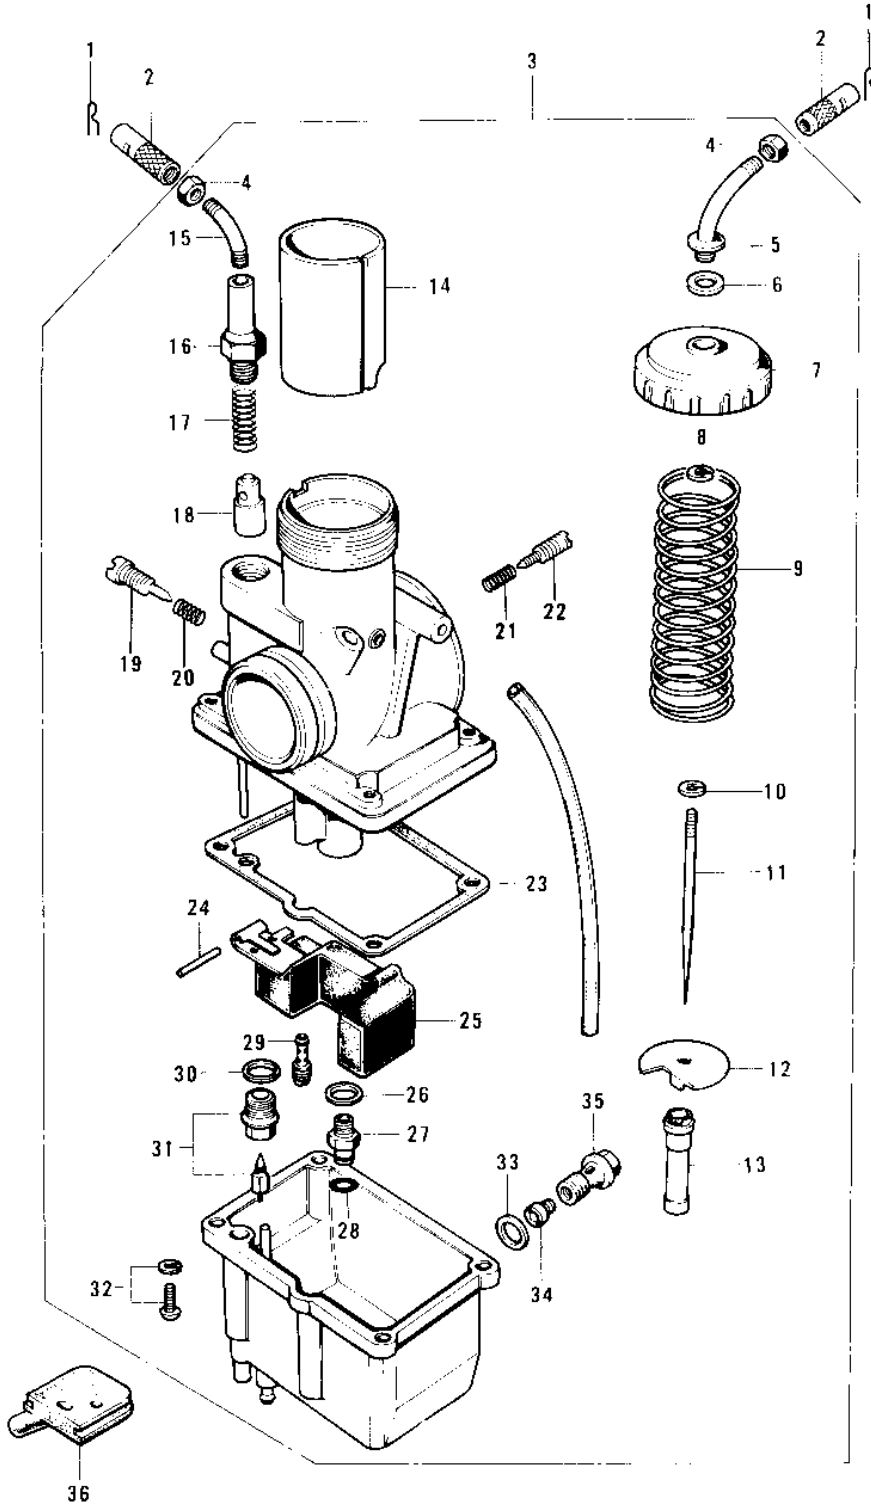

1974 KS125 PARTS DIAGRAM

CARBURETOR ('74-'75)

1974 KS125 PARTS LIST

CARBURETOR ('74-'75)

ITEM NAME	PART NUMBER	QUANTITY
CIRCLIP (Ref # 1)	92036-018	2
CABLE ADJUSTER (Ref # 2)	16002-007	2
CARBURETOR ASSY (Ref # 3)	16001-199	1
NUT CABLE ADJUST LOCK (Ref # 4)	16003-004	2
GUIDE,CABLE (Ref # 5)	16077-011	1
GASKET,CABLE GUIDE (Ref # 6)	16029-007	1
CAP,MIXING CHAMBER (Ref # 7)	16004-024	1
CIRCLIP,CABLE GUIDE (Ref # 8)	16008-011	1
SPRING,THROTTLE VALVE (Ref # 9)	16006-029	1
CIRCLIP (Ref # 10)	16008-010	1
JET NEEDLE 4EJ3 (Ref # 11)	16009-040	1
SPRING SEAT,THRTL VL (Ref # 12)	16007-023	1
NEEDLE JET,O-4 (Ref # 13)	16017-085	1
VALVE,THROTTLE (Ref # 14)	16025-079	1
GUIDE,CABLE (Ref # 15)	16077-010	1
CAP,STARTER PLUNGER (Ref # 16)	16012-017	1
SPRING-PLUNGER (Ref # 17)	16013-003	1
PLUNGER-ENRICHNER (Ref # 18)	16016-002	1
SCREW,THROTTLE STOP (Ref # 19)	16021-023	1
SPRING THR STOP SCREW (Ref # 20)	16022-005	1
SPRING-THR STOP SCREW (Ref # 21)	16022-007	1
SCREW PILOT AIR ADJST (Ref # 22)	16014-002	1
GASKET,FLOAT CHAMBER (Ref # 23)	16019-023	1
FLOAT PIN (Ref # 24)	16032-006	1
FLOAT (Ref # 25)	16031-026	1
WASHER MAIN JET (Ref # 26)	16034-001	1
HOLDER-NEEDLE JET (Ref # 27)	16065-008	1
"O" RING (Ref # 28)	92055-044	1
JET-PILOT NO 30 (Ref # 29)	92064-022	1

1974 KS125 PARTS LIST

CARBURETOR ('74-'75)

ITEM NAME	PART NUMBER	QUANTITY
WASHER FLOAT VLV SEAT (Ref # 30)	16029-004	1
FLOAT VALVE ASSY,#2.6 (Ref # 31)	16030-025	1
SCREW-PAN-WS-CROS (Ref # 32)	223B0414	1
GASKET-BANJO BOLT (Ref # 33)	16034-005	1
MAIN JET,#A100 (Ref # 34)	92063-1033	1
MAIN JET,#A97.5 (Ref # 34)	92063-063	5
BOLT-BANJO (Ref # 35)	92001-097	1
GROMMET,OVERFLOW (Ref # 36)	16136-009	1