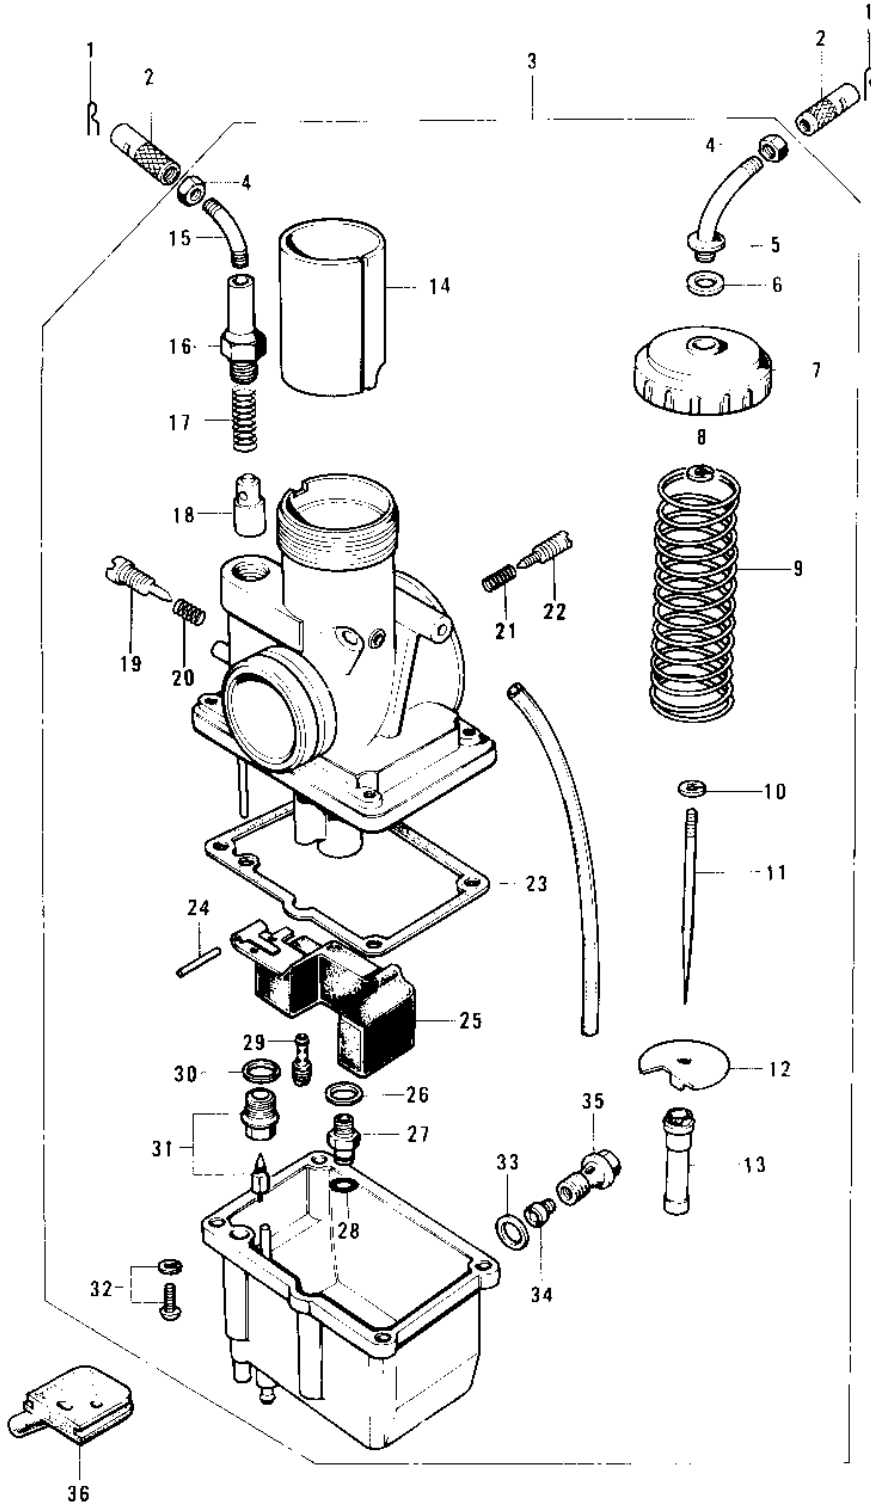

1975 KS125-A PARTS DIAGRAM

CARBURETOR ('74-'75)

1975 KS125-A PARTS LIST

CARBURETOR ('74-'75)

ITEM NAME	PART NUMBER	QUANTITY
CIRCLIP (Ref # 1)	92036-018	2
CABLE ADJUSTER (Ref # 2)	16002-007	2
CARBURETOR ASSY (Ref # 3)	16001-199	1
NUT CABLE ADJUST LOCK (Ref # 4)	16003-004	2
GUIDE,CABLE (Ref # 5)	16077-011	1
GASKET,CABLE GUIDE (Ref # 6)	16029-007	1
CAP,MIXING CHAMBER (Ref # 7)	16004-024	1
CIRCLIP,CABLE GUIDE (Ref # 8)	16008-011	1
SPRING,THROTTLE VALVE (Ref # 9)	16006-029	1
CIRCLIP (Ref # 10)	16008-010	1
JET NEEDLE 4EJ3 (Ref # 11)	16009-040	1
SPRING SEAT,THRTL VL (Ref # 12)	16007-023	1
NEEDLE JET,O-4 (Ref # 13)	16017-085	1
VALVE,THROTTLE (Ref # 14)	16025-079	1
GUIDE,CABLE (Ref # 15)	16077-010	1
CAP,STARTER PLUNGER (Ref # 16)	16012-017	1
SPRING-PLUNGER (Ref # 17)	16013-003	1
PLUNGER-ENRICHNER (Ref # 18)	16016-002	1
SCREW,THROTTLE STOP (Ref # 19)	16021-023	1
SPRING THR STOP SCREW (Ref # 20)	16022-005	1
SPRING-THR STOP SCREW (Ref # 21)	16022-007	1
SCREW PILOT AIR ADJST (Ref # 22)	16014-002	1
GASKET,FLOAT CHAMBER (Ref # 23)	16019-023	1
FLOAT PIN (Ref # 24)	16032-006	1
FLOAT (Ref # 25)	16031-026	1
WASHER MAIN JET (Ref # 26)	16034-001	1
HOLDER-NEEDLE JET (Ref # 27)	16065-008	1
"O" RING (Ref # 28)	92055-044	1
JET-PILOT NO 30 (Ref # 29)	92064-022	1

1975 KS125-A PARTS LIST

CARBURETOR ('74-'75)

ITEM NAME	PART NUMBER	QUANTITY
WASHER FLOAT VLV SEAT (Ref # 30)	16029-004	1
FLOAT VALVE ASSY,#2.6 (Ref # 31)	16030-025	1
SCREW-PAN-WS-CROS (Ref # 32)	223B0414	1
GASKET-BANJO BOLT (Ref # 33)	16034-005	1
MAIN JET,#A100 (Ref # 34)	92063-1033	1
MAIN JET,#A97.5 (Ref # 34)	92063-063	5
BOLT-BANJO (Ref # 35)	92001-097	1
GROMMET,OVERFLOW (Ref # 36)	16136-009	1