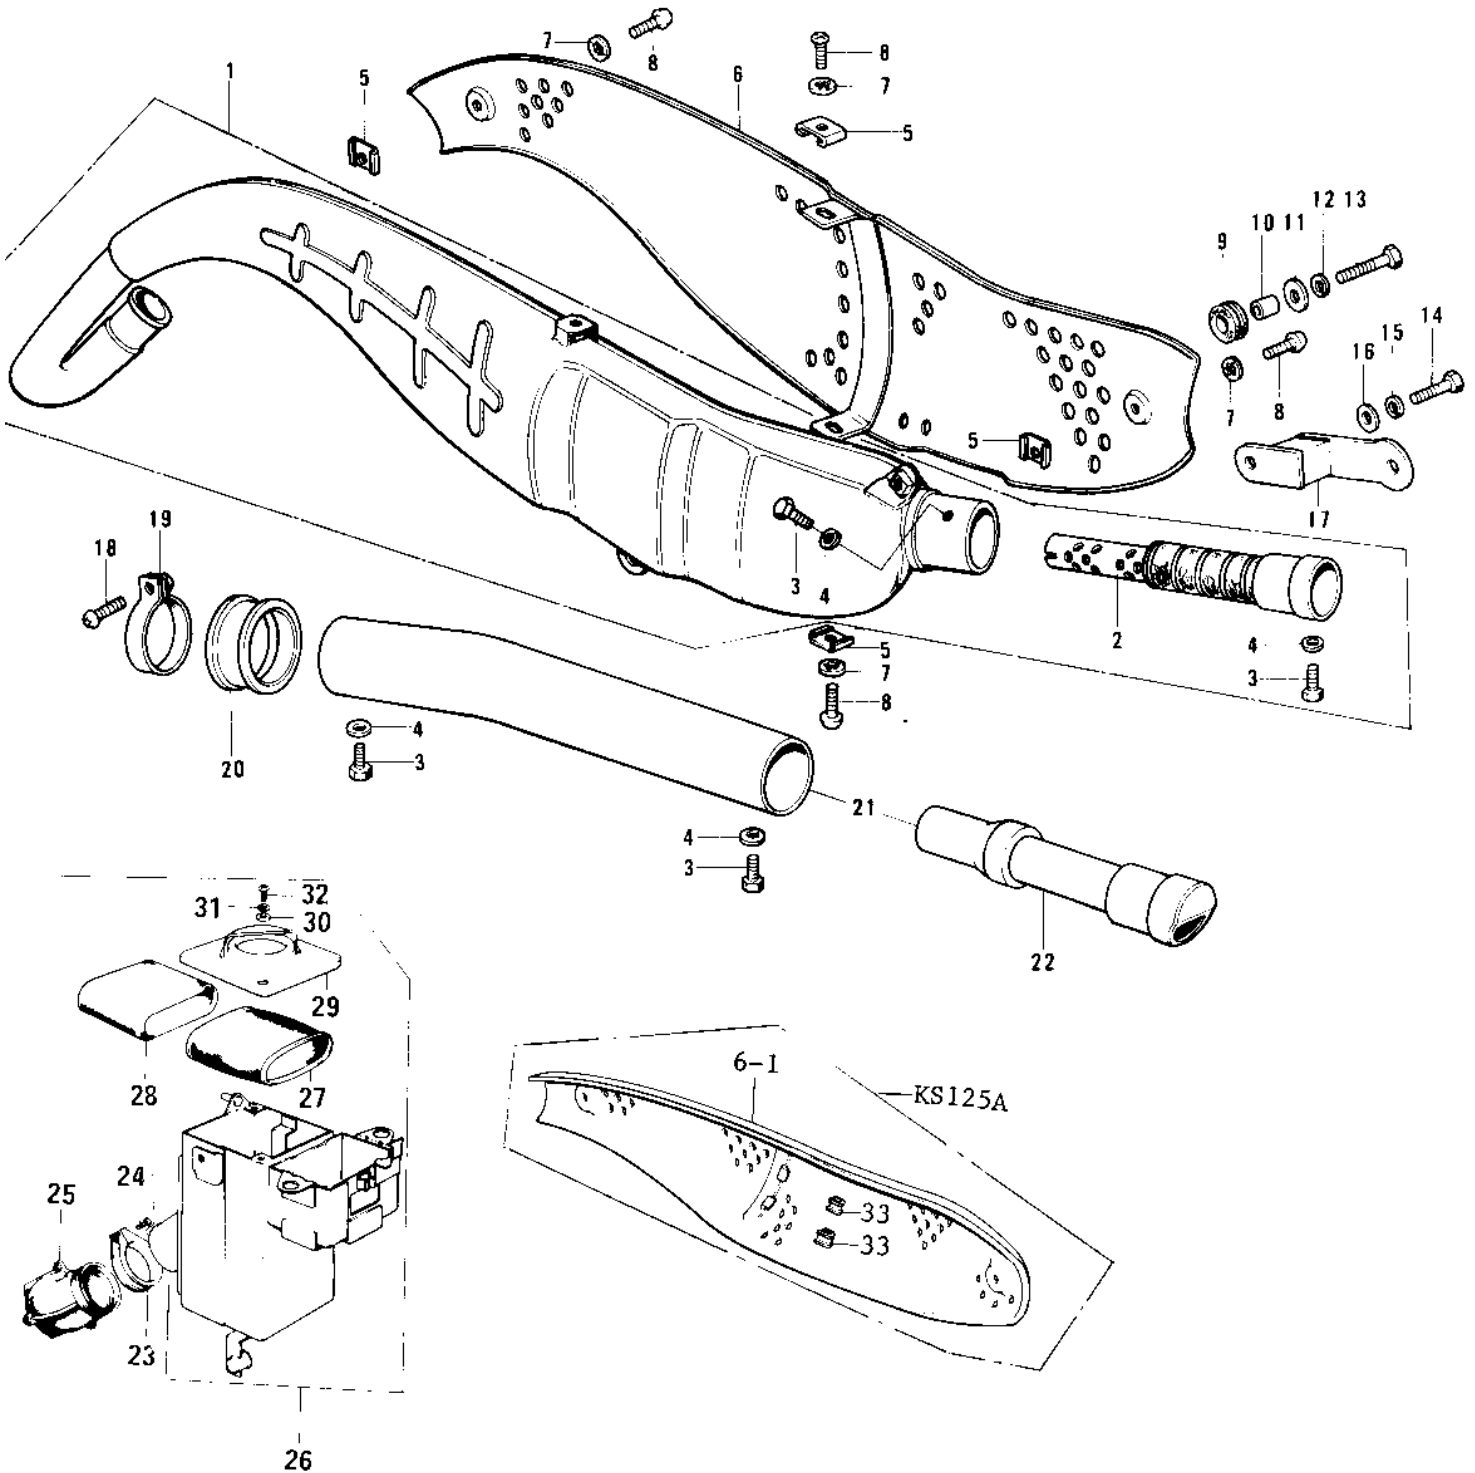

1974 KS125 PARTS DIAGRAM

AIR CLEANER/MUFFLER (74-'75)

1974 KS125 PARTS LIST

AIR CLEANER/MUFFLER ('74-'75)

ITEM NAME	PART NUMBER	QUANTITY
MUFFLER ASSY (Ref # 1)	18001-154	1
MUFFLER ASSY (Ref # 1)	18001-154	1
BAFFLE TUBE (Ref # 2)	18033-077	1
BOLT-UPSET,6X12 (Ref # 3)	112G0612	4
WASHER-PLAIN (Ref # 4)	92022-183	4
INSULATOR,HEAT (Ref # 5)	18065-010	4
INSULATOR,HEAT (Ref # 5)	18065-010	2
COVER,MUFFLER (Ref # 6)	18064-011	1
COVER,MUFFLER (Ref # 6-1)	18064-016	1
WASHER LOCK 6MM (Ref # 7)	463H0600	4
SCREW PAN HEAD 6X12 (Ref # 8)	220B0612	4
DAMPER RUBBER-MUFFLER (Ref # 9)	18063-005	1
COLLAR (Ref # 10)	92027-102	1
WASHER,8X26X2.3 (Ref # 11)	92022-1564	1
WASHER SPRING 8MM (Ref # 12)	461F0800	1
BOLT-SMALL-UPSET,8X30 (Ref # 13)	115G0830	1
BOLT-UPSET,6X16 (Ref # 14)	112G0616	1
WASHER SPRING 6MM (Ref # 15)	461F0600	1
WASHER PLAIN 6MM (Ref # 16)	411B0600	1
BRACKET,MUFFLER (Ref # 17)	18061-046	1
SCREW,PAN HEAD,5X30 (Ref # 18)	92011-032	1
CLAMP,SPARK ARRESTOR (Ref # 19)	92037-122	1
CONNECTOR,BAFFLETUBE (Ref # 20)	92093-1042	1
ARRESTER,SPARK (Ref # 21)	18077-001	1
BAFFLE TUBE,ARESTOR (Ref # 22)	18033-086	1
CLAMP,AIR CLEANER (Ref # 23)	92037-129	1
SCREW-PAN-CROS,6X35,B (Ref # 24)	220C0635	1
CONNECTOR,AIR CLEANER (Ref # 25)	14073-1004	1
AIR CLEANER ASY,BLACK (Ref # 26)	11010-071-21	1

1974 KS125 PARTS LIST

AIR CLEANER/MUFFLER ('74-'75)

ITEM NAME	PART NUMBER	QUANTITY
HOLDER,CLENER ELEMENT (Ref # 27)	11014-011	1
ELEMENT,AIR CLNR (Ref # 28)	11013-1033	1
CAP,AIR CLEANER,BLACK (Ref # 29)	11012-039-21	1
WASHER PLAIN 6MM (Ref # 30)	410B0600	2
WASHER SPRING 6MM (Ref # 31)	461F0600	2
SCREW PAN HEAD 6X12 (Ref # 32)	220B0612	2
INSULATOR (Ref # 33)	18065-007	2