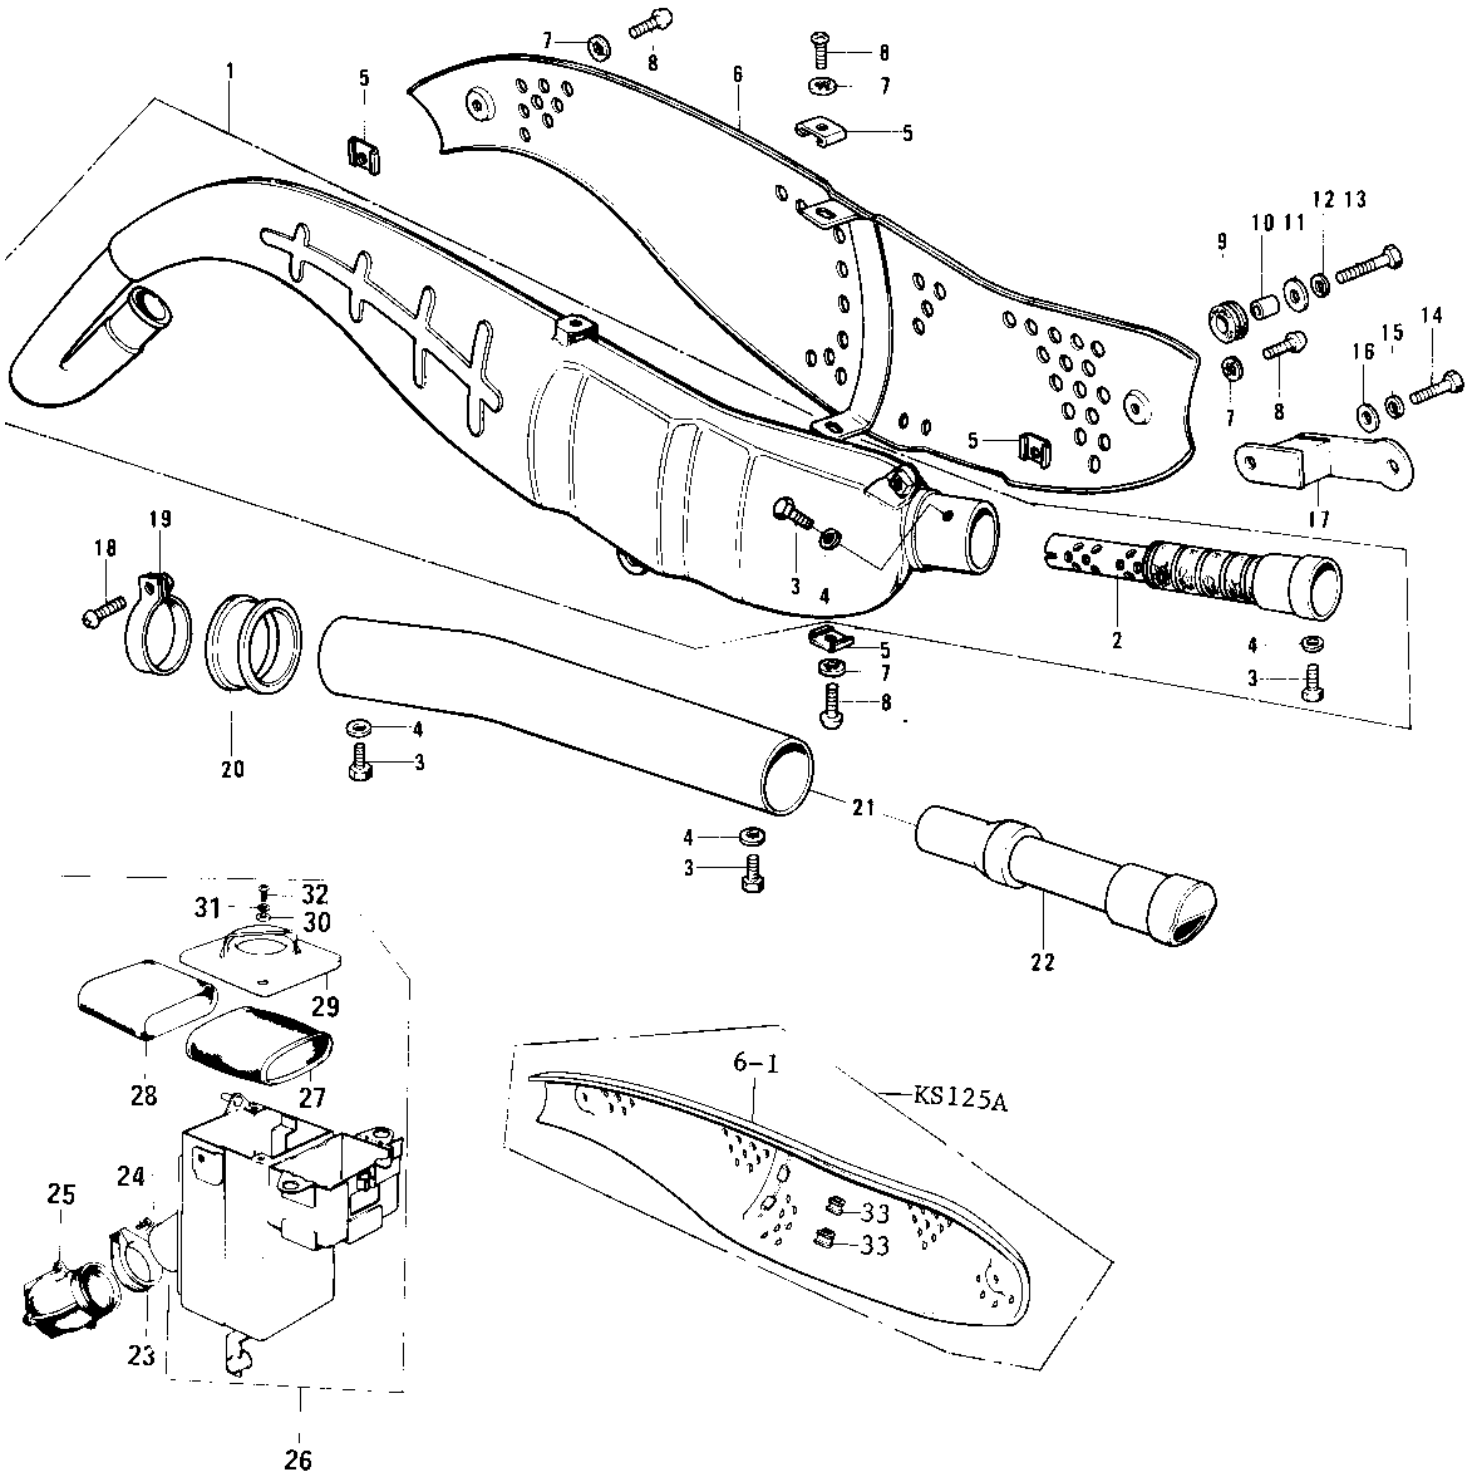

1975 KS125-A PARTS DIAGRAM

AIR CLEANER/MUFFLER (74-'75)

1975 KS125-A PARTS LIST

AIR CLEANER/MUFFLER ('74-'75)

ITEM NAME	PART NUMBER	QUANTITY
MUFFLER ASSY (Ref # 1)	18001-154	1
MUFFLER ASSY (Ref # 1)	18001-154	1
BAFFLE TUBE (Ref # 2)	18033-077	1
BOLT-UPSET,6X12 (Ref # 3)	112G0612	4
WASHER-PLAIN (Ref # 4)	92022-183	4
INSULATOR,HEAT (Ref # 5)	18065-010	4
INSULATOR,HEAT (Ref # 5)	18065-010	2
COVER,MUFFLER (Ref # 6)	18064-011	1
COVER,MUFFLER (Ref # 6-1)	18064-016	1
WASHER LOCK 6MM (Ref # 7)	463H0600	4
SCREW PAN HEAD 6X12 (Ref # 8)	220B0612	4
DAMPER RUBBER-MUFFLER (Ref # 9)	18063-005	1
COLLAR (Ref # 10)	92027-102	1
WASHER,8X26X2.3 (Ref # 11)	92022-1564	1
WASHER SPRING 8MM (Ref # 12)	461F0800	1
BOLT-SMALL-UPSET,8X30 (Ref # 13)	115G0830	1
BOLT-UPSET,6X16 (Ref # 14)	112G0616	1
WASHER SPRING 6MM (Ref # 15)	461F0600	1
WASHER PLAIN 6MM (Ref # 16)	411B0600	1
BRACKET,MUFFLER (Ref # 17)	18061-046	1
SCREW,PAN HEAD,5X30 (Ref # 18)	92011-032	1
CLAMP,SPARK ARRESTOR (Ref # 19)	92037-122	1
CONNECTOR,BAFFLETUBE (Ref # 20)	92093-1042	1
ARRESTER,SPARK (Ref # 21)	18077-001	1
BAFFLE TUBE,ARESTOR (Ref # 22)	18033-086	1
CLAMP,AIR CLEANER (Ref # 23)	92037-129	1
SCREW-PAN-CROS,6X35,B (Ref # 24)	220C0635	1
CONNECTOR,AIR CLEANER (Ref # 25)	14073-1004	1
AIR CLEANER ASY,BLACK (Ref # 26)	11010-071-21	1

1975 KS125-A PARTS LIST

AIR CLEANER/MUFFLER ('74-'75)

ITEM NAME	PART NUMBER	QUANTITY
HOLDER,CLENER ELEMENT (Ref # 27)	11014-011	1
ELEMENT,AIR CLNR (Ref # 28)	11013-1033	1
CAP,AIR CLEANER,BLACK (Ref # 29)	11012-039-21	1
WASHER PLAIN 6MM (Ref # 30)	410B0600	2
WASHER SPRING 6MM (Ref # 31)	461F0600	2
SCREW PAN HEAD 6X12 (Ref # 32)	220B0612	2
INSULATOR (Ref # 33)	18065-007	2