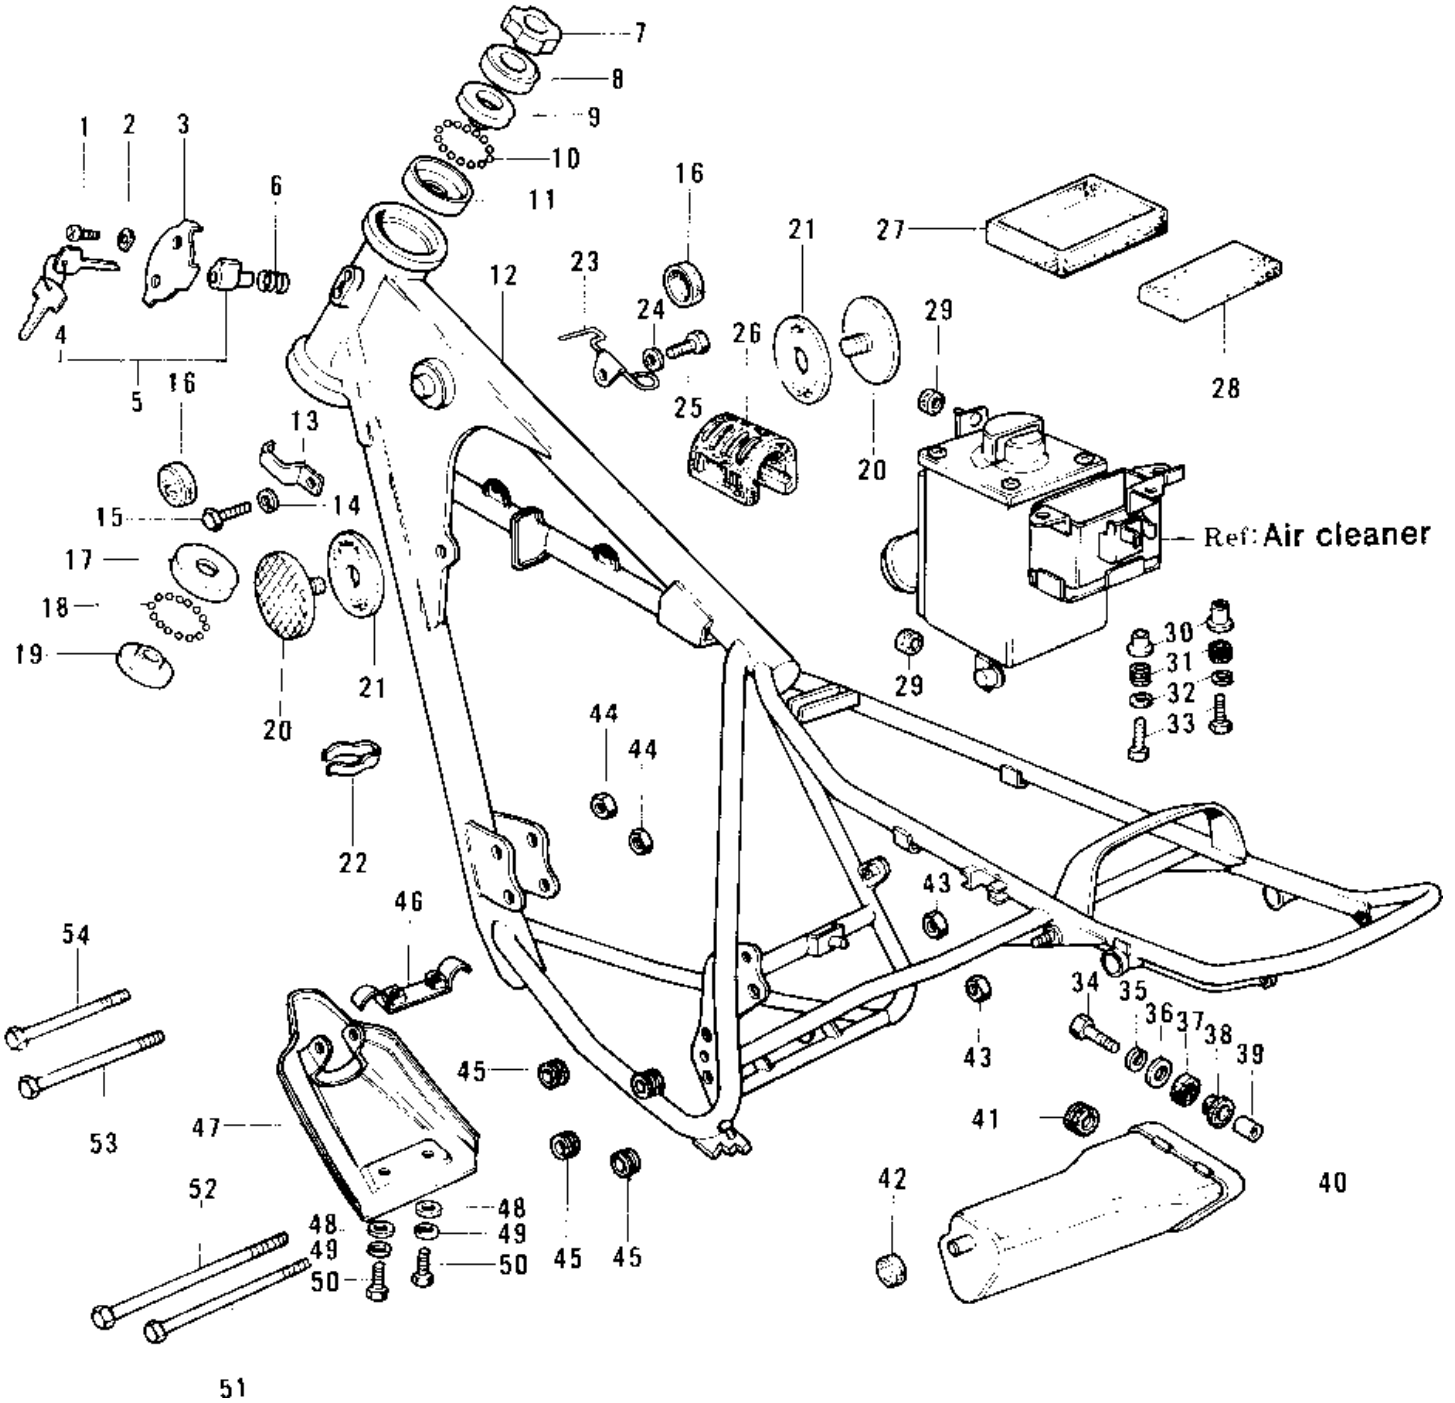

1974 KS125 PARTS DIAGRAM

FRAME/FRAME FITTINGS ('74-'75)

1974 KS125 PARTS LIST

FRAME/FRAME FITTINGS ('74-'75)

ITEM NAME	PART NUMBER	QUANTITY
SCREW-TAPPING (Ref # 1)	92008-007	1
WASHER (Ref # 2)	92097-003	1
CAP,STEERING LOCK (Ref # 3)	11012-1134	1
KEY SET #431 (Ref # 4)	27008-054-31	1
KEY SET #432 (Ref # 4)	27008-054-32	1
KEY SET #433 (Ref # 4)	27008-054-33	1
KEY SET # 434 (Ref # 4)	27008-054-34	1
KEY SET #435 (Ref # 4)	27008-054-35	1
KEY SET #436 (Ref # 4)	27008-054-36	1
KEY SET #437 (Ref # 4)	27008-054-37	1
KEY SET #438 (Ref # 4)	27008-054-38	1
KEY SET #439 (Ref # 4)	27008-054-39	1
KEY SET #440 (Ref # 4)	27008-054-40	1
LOCK ASSY,STEERING (Ref # 5)	27016-042	1
SPRING-STEERING LOCK (Ref # 6)	27032-001	1
NUT,STEERING STEM (Ref # 7)	92090-022	1
CAP,STEERING STEM (Ref # 8)	46098-012	1
CONE,STRG STM BRG,UP (Ref # 9)	92047-014	1
BALL STEEL 3/16' (Ref # 10)	600A0600	23
RACE,STRG STM BEARING (Ref # 11)	92048-009	1
FRAME (Ref # 12)	32002-074	1
CLAMP-WIRE HARNESS (Ref # 13)	92037-086	1
WASHER SPRING 6MM (Ref # 14)	461F0600	1
BOLT-UPSET 6X14 (Ref # 15)	112B0614	1
DAMPER RUBBER-FL TANK (Ref # 16)	92075-101	2
RACE STEERING BEARING (Ref # 17)	92048-005	1
BALL STEEL 1/4' (Ref # 18)	600A0800	19
CONE STERNG BERG LOW (Ref # 19)	92047-010	1
REFLECTOR,REFLEX,REAR (Ref # 20)	28012-009	2