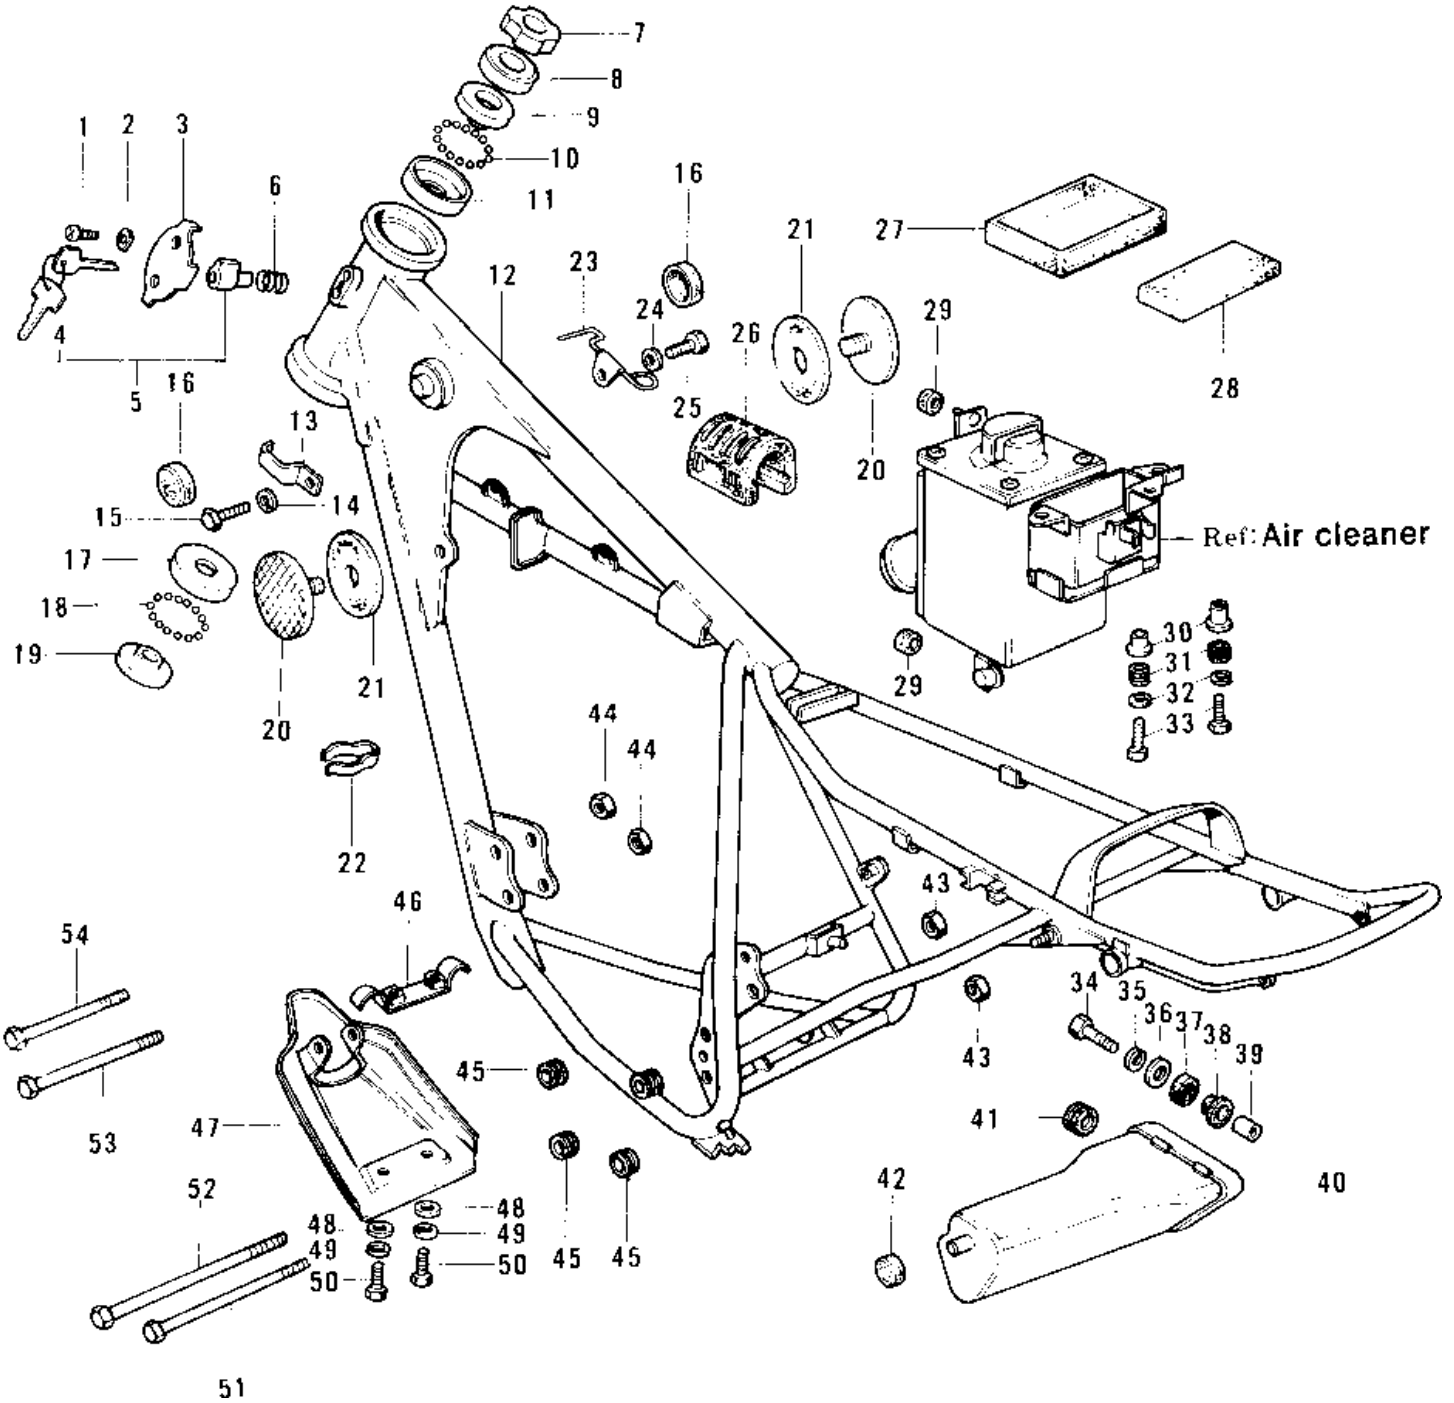

1975 KS125-A PARTS DIAGRAM

FRAME/FRAME FITTINGS ('74-'75)

1975 KS125-A PARTS LIST

FRAME/FRAME FITTINGS ('74-'75)

ITEM NAME	PART NUMBER	QUANTITY
SCREW-TAPPING (Ref # 1)	92008-007	1
WASHER (Ref # 2)	92097-003	1
CAP,STEERING LOCK (Ref # 3)	11012-1134	1
KEY SET #431 (Ref # 4)	27008-054-31	1
KEY SET #432 (Ref # 4)	27008-054-32	1
KEY SET #433 (Ref # 4)	27008-054-33	1
KEY SET # 434 (Ref # 4)	27008-054-34	1
KEY SET #435 (Ref # 4)	27008-054-35	1
KEY SET #436 (Ref # 4)	27008-054-36	1
KEY SET #437 (Ref # 4)	27008-054-37	1
KEY SET #438 (Ref # 4)	27008-054-38	1
KEY SET #439 (Ref # 4)	27008-054-39	1
KEY SET #440 (Ref # 4)	27008-054-40	1
LOCK ASSY,STEERING (Ref # 5)	27016-042	1
SPRING-STEERING LOCK (Ref # 6)	27032-001	1
NUT,STEERING STEM (Ref # 7)	92090-022	1
CAP,STEERING STEM (Ref # 8)	46098-012	1
CONE,STRG STM BRG,UP (Ref # 9)	92047-014	1
BALL STEEL 3/16' (Ref # 10)	600A0600	23
RACE,STRG STM BEARING (Ref # 11)	92048-009	1
FRAME (Ref # 12)	32002-074	1
CLAMP-WIRE HARNESS (Ref # 13)	92037-086	1
WASHER SPRING 6MM (Ref # 14)	461F0600	1
BOLT-UPSET 6X14 (Ref # 15)	112B0614	1
DAMPER RUBBER-FL TANK (Ref # 16)	92075-101	2
RACE STEERING BEARING (Ref # 17)	92048-005	1
BALL STEEL 1/4' (Ref # 18)	600A0800	19
CONE STERNG BERG LOW (Ref # 19)	92047-010	1
REFLECTOR,REFLEX,REAR (Ref # 20)	28012-009	2