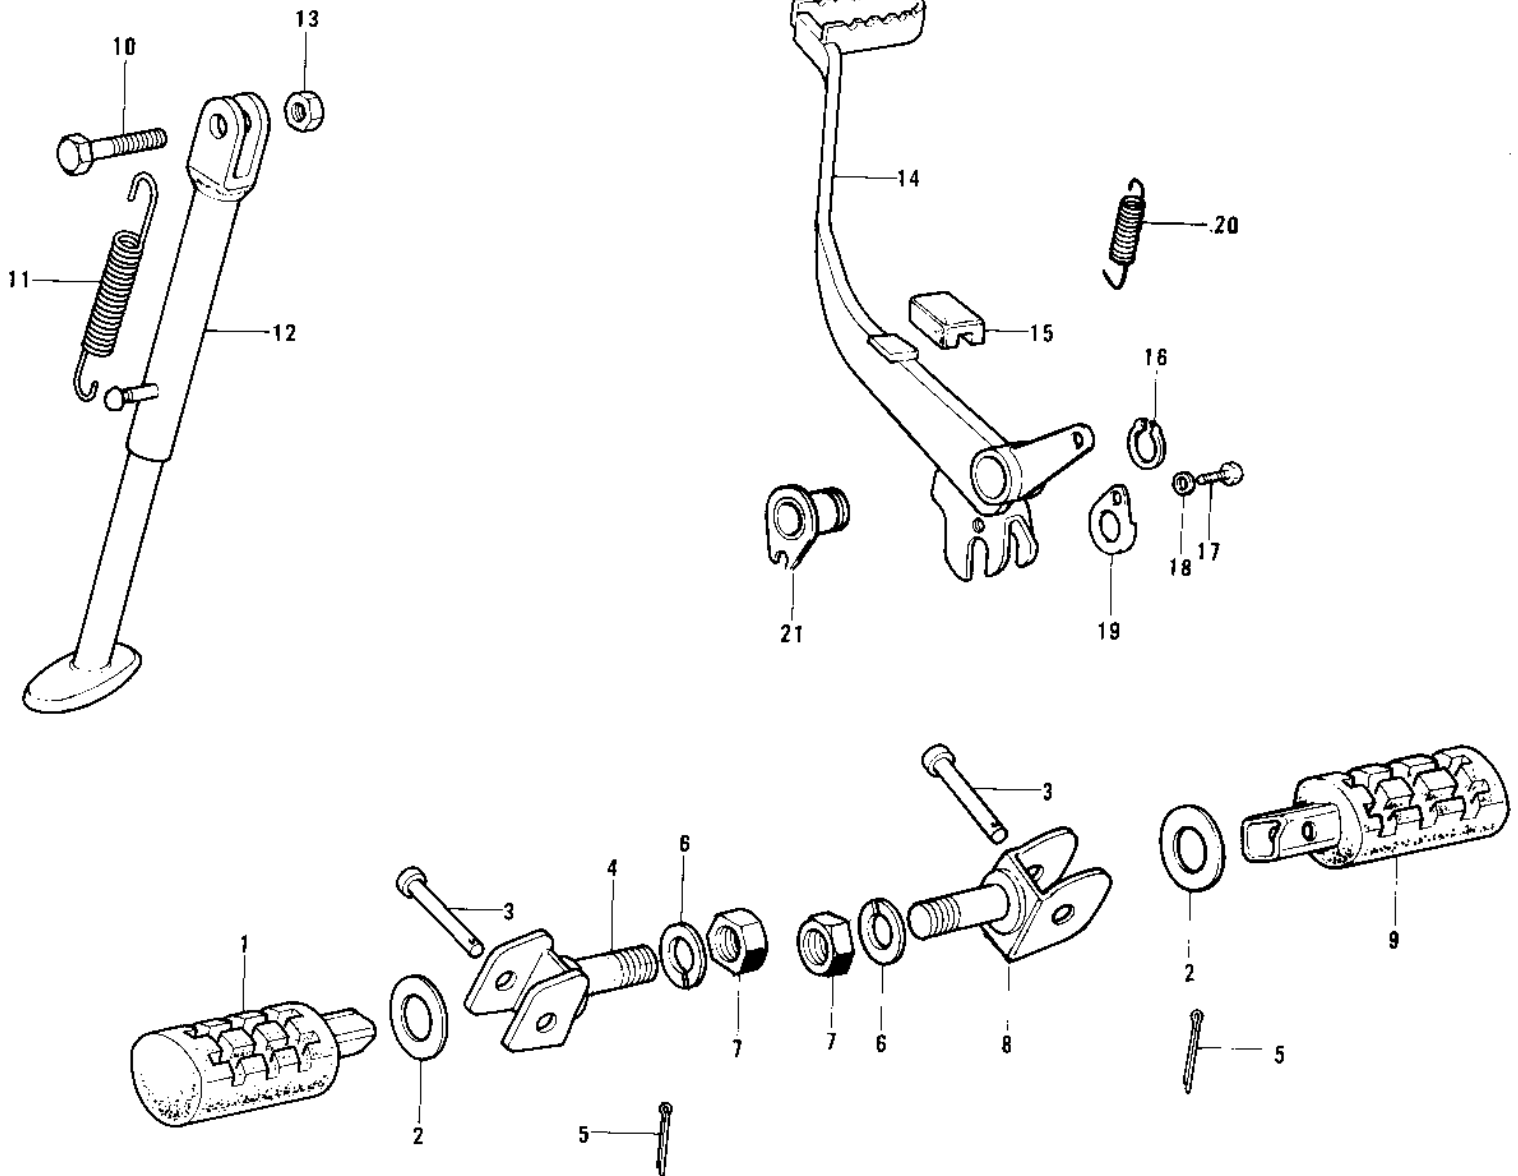

1975 KS125-A PARTS DIAGRAM

FOOTRESTS/STAND/BRAKE PEDAL ('74-'75)

1975 KS125-A PARTS LIST

FOOTRESTS/STAND/BRAKE PEDAL ('74-'75)

ITEM NAME	PART NUMBER	QUANTITY
STEP-ASSY,FR,LH (Ref # 1)	34027-1114	1
WASHER,PLAIN (Ref # 2)	92022-250	2
PIN-FOOTREST BAR FIT (Ref # 3)	92043-080	2
BRACKET FOOTREST BAR R.H. (Ref # 4)	34003-051	1
PIN COTTER 2.5X16 (Ref # 5)	550D2516	2
WASHER SPRING 14MM (Ref # 6)	461F1400	2
NUT,14MM (Ref # 7)	314B1400	2
BRACKET,FOTRST BAR,RH (Ref # 8)	34003-052	1
STEP-ASSY,FR,RH (Ref # 9)	34027-1115	1
BOLT,HEX HEAD 10X35 (Ref # 10)	92001-1252	1
SPRING-SIDE STAND (Ref # 11)	34025-004	1
STAND-SIDE (Ref # 12)	34024-1043	1
NUT,10MM (Ref # 13)	314B1000	1
PEDAL,BRAKE (Ref # 14)	43001-058	1
DAMPER RUBBER,BK PDL (Ref # 15)	92075-220	1
CIRCLIP,22MM (Ref # 16)	480J2200	1
SCREW PAN HEAD 5X8 (Ref # 17)	220B0508	1
WASHER SPRING 5MM (Ref # 18)	461F0500	1
PLATE (Ref # 19)	43081-002	1
SPRING BRAKE PEDAL (Ref # 20)	43005-032	1
COLLAR,BRAKE PEDAL (Ref # 21)	92027-210	1