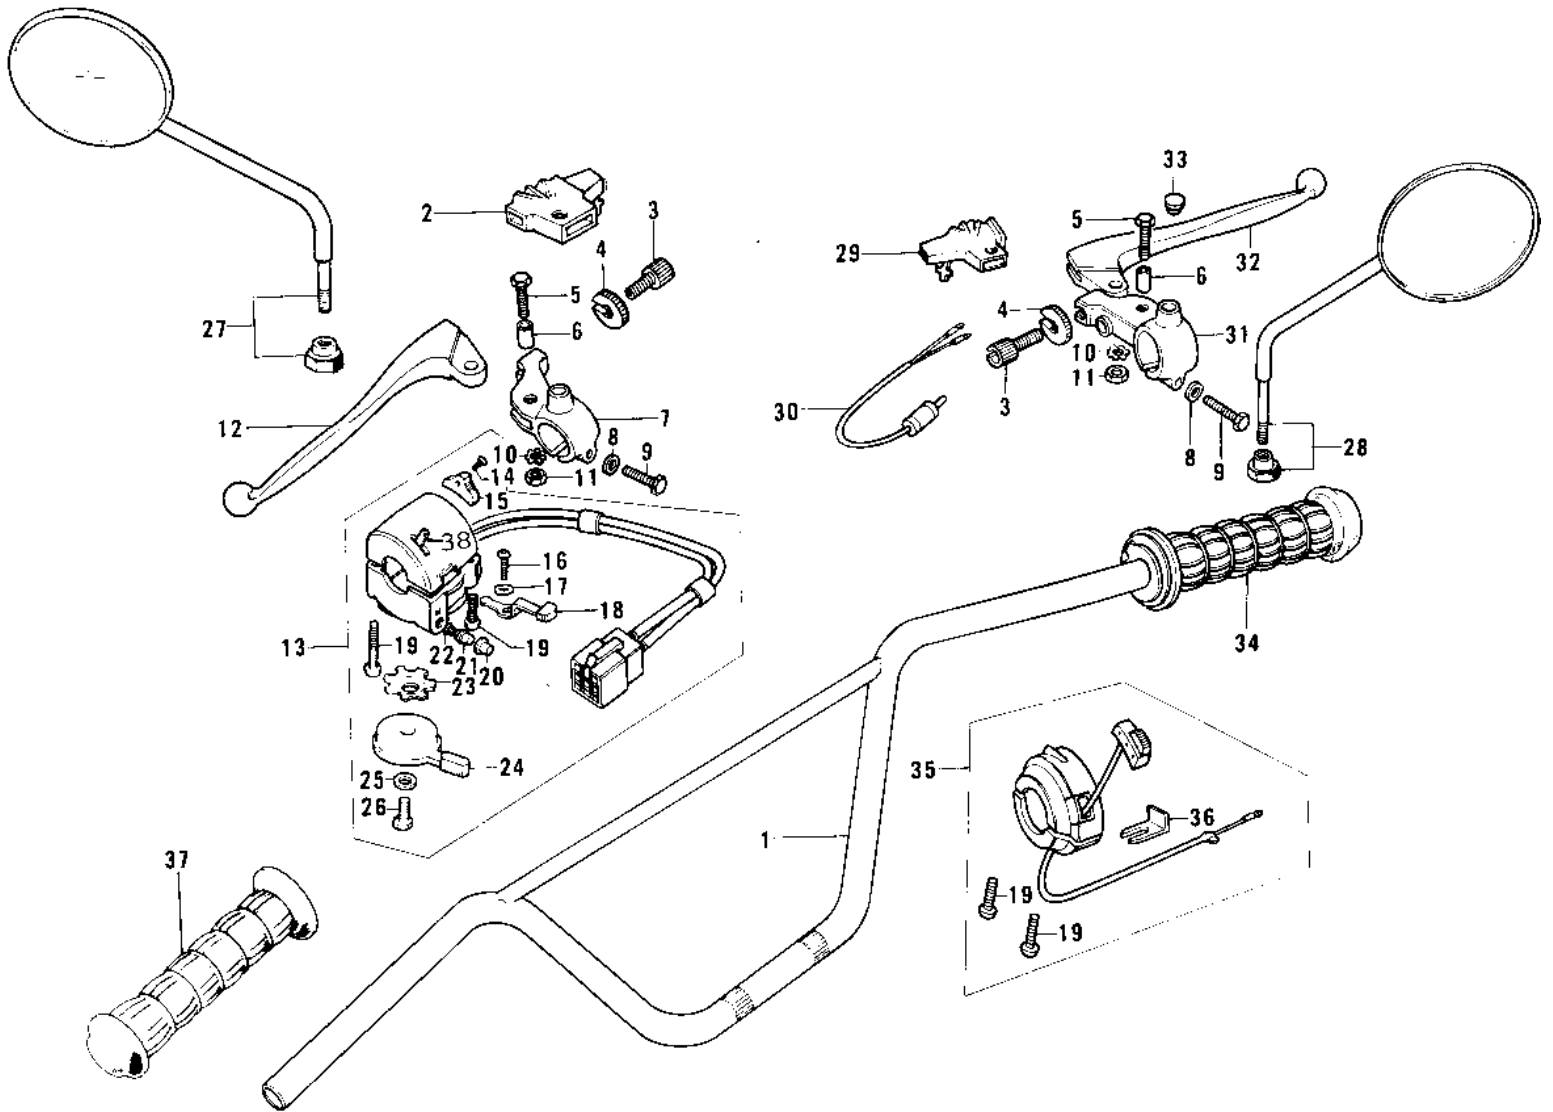

1975 KS125-A PARTS DIAGRAM

HANDLEBAR ('74-'75)

1975 KS125-A PARTS LIST

HANDLEBAR ('74-'75)

ITEM NAME	PART NUMBER	QUANTITY
HANDLEBAR (Ref # 1)	46004-027	1
BOOTS,LEVER HOLDER (Ref # 2)	49006-1017	1
SCREW CABLE ADJUST (Ref # 3)	46055-003	2
NUT-LOCK (Ref # 4)	46056-005	2
BOLT HEX HEAD 5X20 (Ref # 5)	92007-020	2
BOLT,HEX HEAD,5X22 (Ref # 5)	92007-046	2
COLLAR LEVER (Ref # 6)	46059-011	2
HOLDER-CLUTCH LEV,BLK (Ref # 7)	46094-011-21	1
WASHER PLAIN 6MM (Ref # 8)	410B0600	2
BOLT-UPSET (Ref # 9)	112G0625	2
WASHER LOCK 5MM (Ref # 10)	464H0500	2
NUT 5MM (Ref # 11)	312B0500	2
NUT-LOCK,5MM (Ref # 11)	92019-014	2
LEVER-CLUTCH (Ref # 12)	46092-015	1
CASE ASSY,L.H.BLACK (Ref # 13)	46091-023-21	1
L.H GRIP SWITCH KIT (Ref # 14,15,)	99990-531	1
SCREW CNTSNK HD 3X8 (Ref # 14)	221B0308A	1
KNOB-L.H SWITCH (Ref # 15)	46044-011	1
SCREW PAN HEAD 3X5 (Ref # 16)	220B0305A	1
WASHER (Ref # 17)	92095-010	1
KNOB-SWITCH (Ref # 18)	46044-010	1
SCREW-PAN-CROS,5X25 (Ref # 19)	220B0525	1
SWITCH ASSY,HORN BUTN (Ref # 20)	27010-1009	1
SWITCH ASSY,HORN BUTN (Ref # 21)	27010-1009	1
SWITCH ASSY,HORN BUTN (Ref # 22)	27010-1009	1
WASHER LOCK (Ref # 23)	92095-012	1
LEVER,STARTER,BLACK (Ref # 24)	46096-008-10	1
WASHER PLAIN 6MM (Ref # 25)	410B0600	1
BOLT,6X10 (Ref # 26)	112G0610	1

1975 KS125-A PARTS LIST

HANDLEBAR ('74-'75)

ITEM NAME	PART NUMBER	QUANTITY
REAR VIEW MIRROR,L.H (Ref # 27)	56003-009	1
REAR VIEW MIRROR,R.H (Ref # 28)	56002-020	1
BOOTS,LEVER HOLDER (Ref # 29)	49006-1017	1
SWITCH-FR. BRAKE LAMP (Ref # 30)	27021-004	1
HOLDER-FR BRK LEV,BLK (Ref # 31)	46060-009-21	1
LEVER FRONT BRAKE (Ref # 32)	46058-004	1
CAP-RR VIEW MIRROR (Ref # 33)	92102-009	1
GRIP ASSY,THROTTLE (Ref # 34)	46019-034	1
CASE ASSY,R.H (Ref # 35)	46018-036	1
HOLDER,CONTROL CABLE (Ref # 36)	46037-023	1
RUBBER-L.H GRIP (Ref # 37)	46075-019	1
SWITCH ASSY,L.H (Ref # 38)	46089-015	1