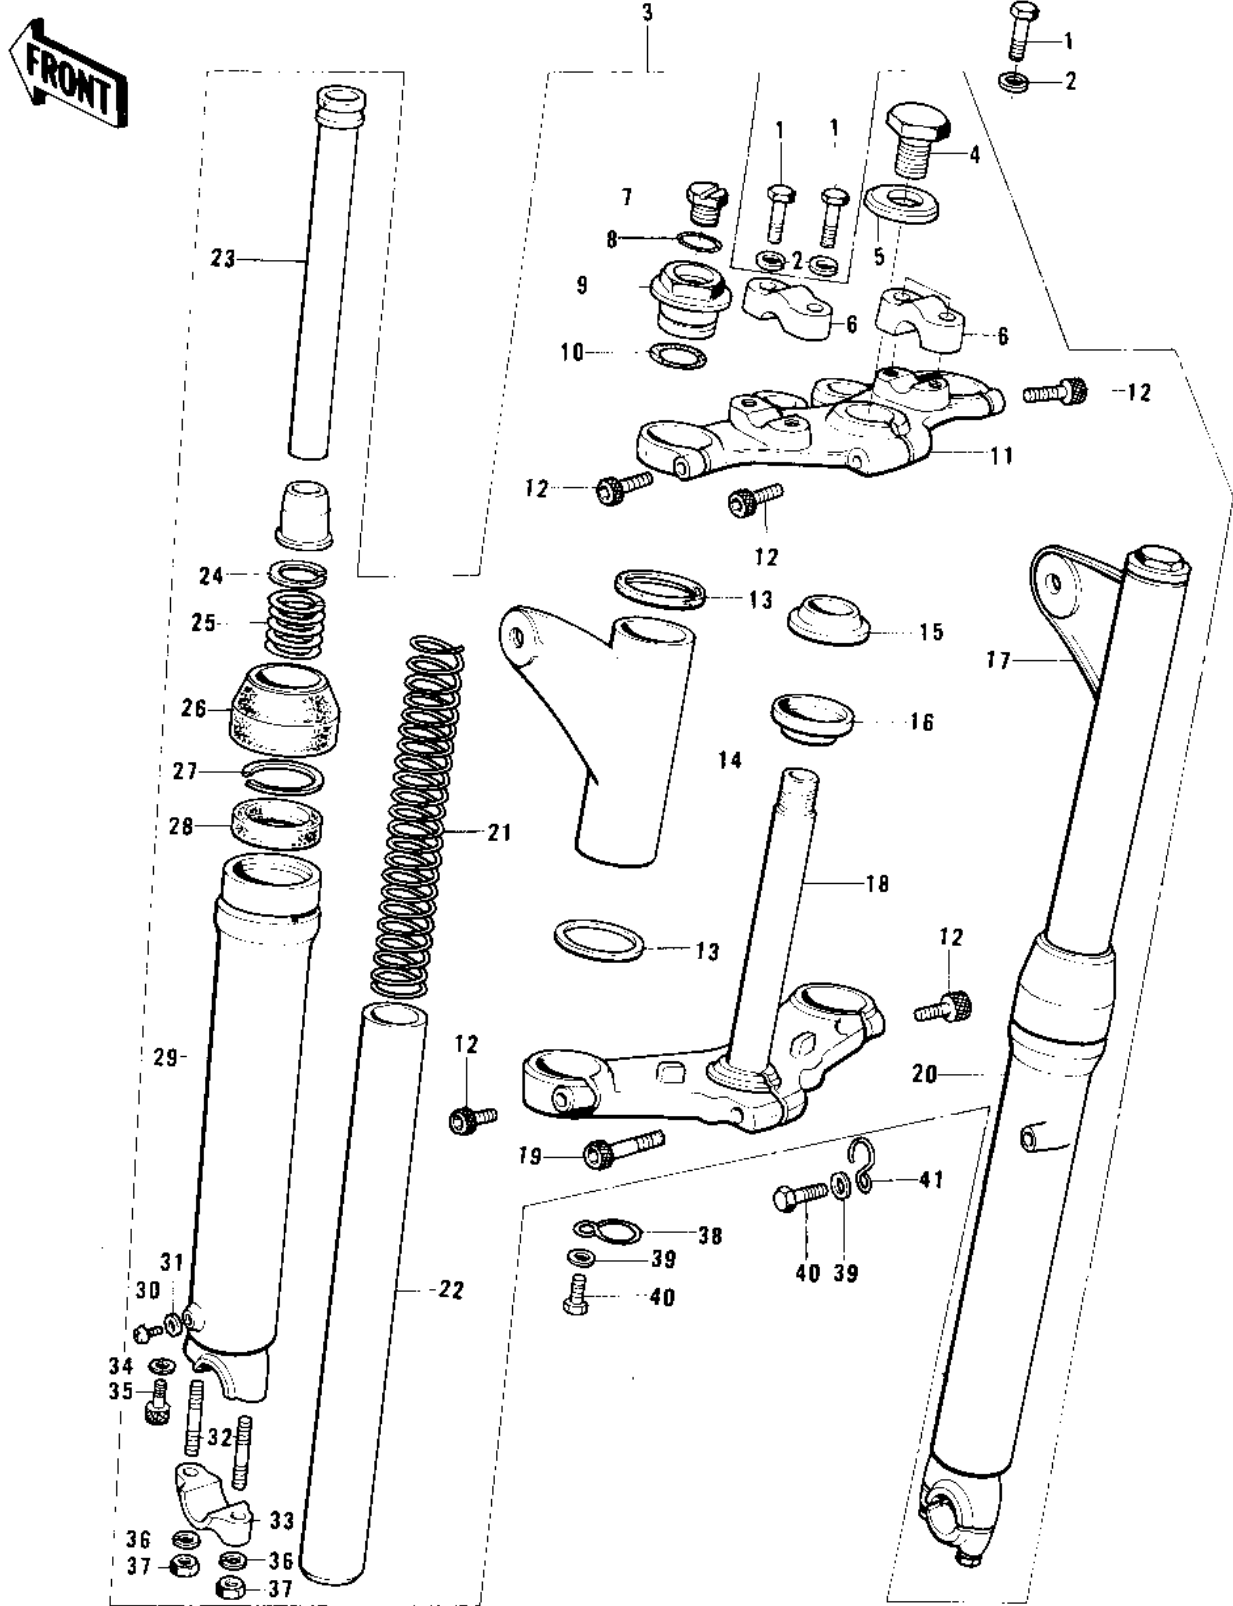

1974 KS125 PARTS DIAGRAM

FRONT FORK (74-75)

1974 KS125 PARTS LIST

FRONT FORK ('74-'75)

ITEM NAME	PART NUMBER	QUANTITY
BOLT 8X38 (Ref # 1)	92001-1405	4
WASHER SPRING 8MM (Ref # 2)	461F0800	4
FORK-FRONT (Ref # 3)	44001-129	1
BOLT,STEERING STEM (Ref # 4)	44041-072	1
WASHER,STEERING STEM (Ref # 5)	44043-056	1
HOLDER,HANDLEBAR (Ref # 6)	46012-012	2
BOLT,HEX HEAD,12MM (Ref # 7)	44041-069	2
O RING (Ref # 8)	44045-048	2
BOLT,FORK TOP (Ref # 9)	44032-011	2
"O" RING,FORK TOP (Ref # 10)	44046-021	2
HEAD,STEERING STEM (Ref # 11)	44039-061	1
BOLT,HEX HEAD,8X34 (Ref # 12)	44041-070	7
GASKET,FORK COVER (Ref # 13)	44045-049	4
COVER,L.H FORK (Ref # 14)	44033-063	1
CONE STERNG BERG LOW (Ref # 15)	92047-010	1
SEAL,STEERING STEM (Ref # 16)	44010-027	1
COVER,R.H FORK (Ref # 17)	44034-063	1
STEM,STEERING,GMN (Ref # 18)	44037-1030	1
BOLT,SPECIAL 10X42 (Ref # 19)	44041-073	1
TUBE,RH,FORK OUTER (Ref # 20)	44006-1045	1
SPRING,FORK (Ref # 21)	44026-053	2
TUBE,FORK INNER (Ref # 22)	44013-047	2
CYLINDER-FORK (Ref # 23)	44022-018	2
RING (Ref # 24)	44025-002	2
SPRING,FORK CYLINDER (Ref # 25)	44026-054	2
DUST SHIELD,FORK (Ref # 26)	44010-026	2
CIRCLIP,45MM (Ref # 27)	481J4500	2
OIL SEAL,FORK (Ref # 28)	44009-018	2
TUBE,LH,FORK OUTER (Ref # 29)	44005-1045	1

1974 KS125 PARTS LIST

FRONT FORK ('74-'75)

ITEM NAME	PART NUMBER	QUANTITY
BOLT-UPSET,6X8 (Ref # 30)	112B0608	2
GASKET,DRAIN PLUG (Ref # 31)	44045-047	2
STUD,8X35 (Ref # 32)	92004-1009	4
HOLDER,FRONT AXLE (Ref # 33)	44063-009	2
GASKET,FORK CYL BOLT (Ref # 34)	44045-051	2
BOLT,FORK CYLINDER (Ref # 35)	44041-078	2
WASHER SPRING 8MM (Ref # 36)	461F0800	4
NUT,8MM (Ref # 37)	312G0800	4
CLAMP (Ref # 38)	92037-083	1
WASHER PLAIN 6MM (Ref # 39)	411B0600	2
BOLT,6X10 (Ref # 40)	112G0610	2
CLAMP,CABLE (Ref # 41)	92037-092	1