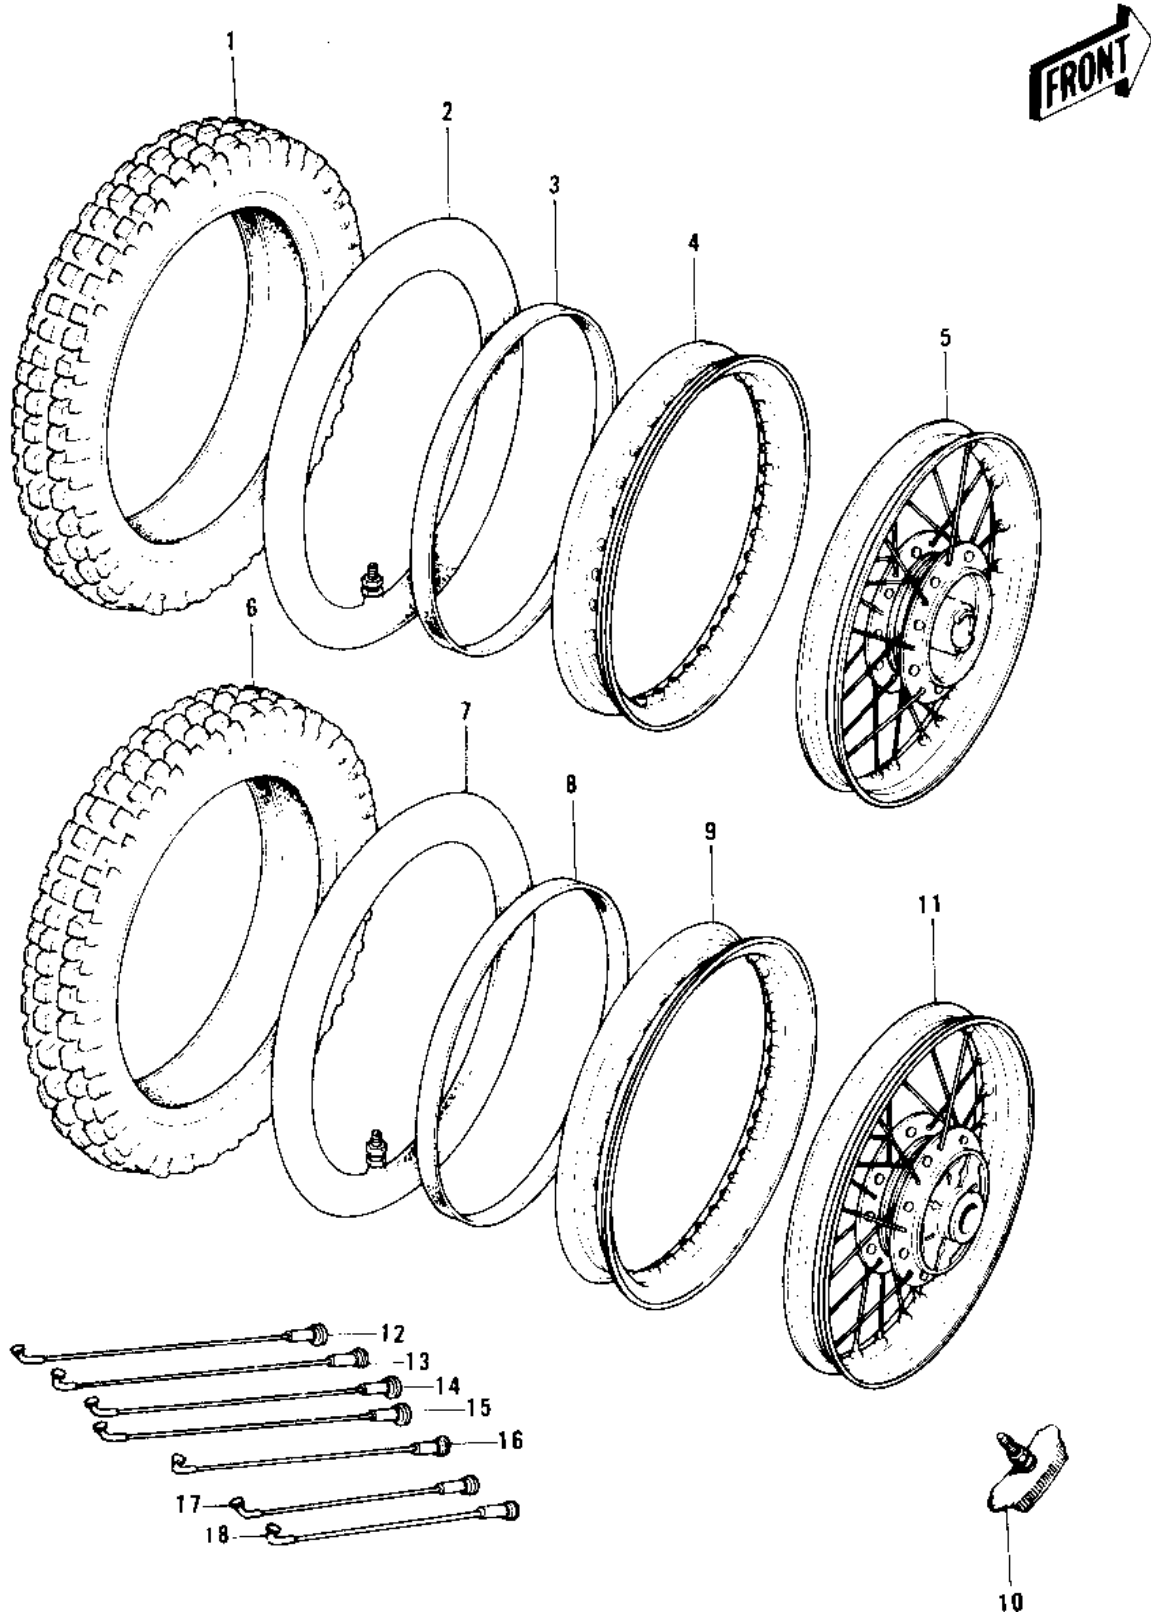

1975 KS125-A PARTS DIAGRAM

WHEELS/TIRES (74-'75)

1975 KS125-A PARTS LIST

WHEELS/TIRES ('74-'75)

| ITEM NAME | PART NUMBER | QUANTITY |
|-------------------------------------|-------------|----------|
| UNAVAILABLE IN PRICE BOOK (Ref # 1) | 41019-017 | 1 |
| *** N.L.A.*** (Canada) (Ref # 2) | 41022-025 | 1 |
| BAND,RIM,3.00-21 (Ref # 3) | 41023-1001 | 1 |
| RIM,1.60AX21 (Ref # 4) | 41025-078 | 1 |
| WHEEL ASSY,FRONT (Ref # 5) | 41074-037 | 1 |
| UNAVAILABLE IN PRICE BOOK (Ref # 6) | 41019-019 | 1 |
| *** N.L.A.*** (Canada) (Ref # 7) | 41022-027 | 1 |
| BAND,RIM,4.00/5.10-18 (Ref # 8) | 41023-1006 | 1 |
| RIM 1.85BX18W (Ref # 9) | 41025-044 | 1 |
| PROTECTOR-BEAD 1.85B (Ref # 10) | 41024-007 | 1 |
| WHEEL ASSY,REAR (Ref # 11) | 42048-026 | 1 |
| SPOKE-ASY,FR INNER (Ref # 12) | 41027-068 | 9 |
| SPOKE-ASY FR OUTER (Ref # 13) | 41028-068 | 9 |
| SPOKE-ASY,FR (Ref # 14) | 41027-069 | 18 |
| SPOKE-ASY,RR INNER L (Ref # 15) | 41027-070 | 9 |
| SPOKE-ASY RR OUTER L (Ref # 16) | 41028-069 | 9 |
| SPOKE-ASY,RR INNER R (Ref # 17) | 41027-071 | 9 |
| SPOKE-ASY RR OUTER R (Ref # 18) | 41028-070 | 9 |