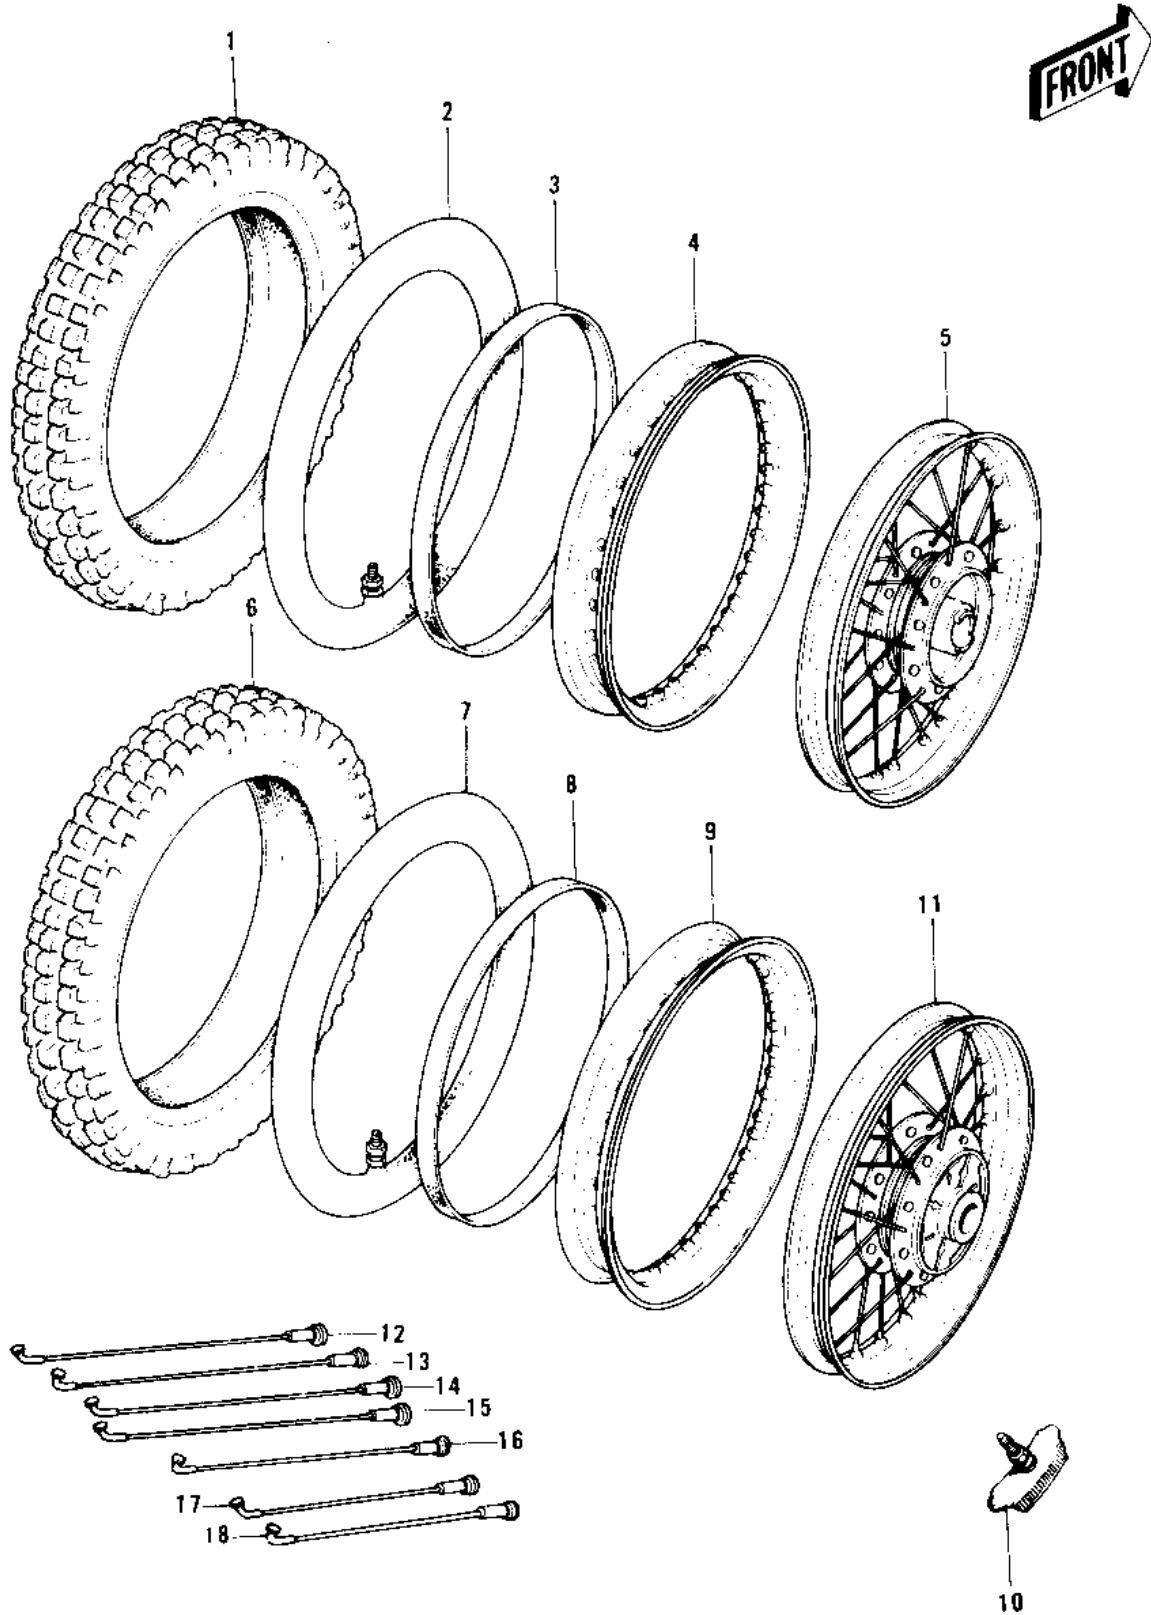

# 1975 KS125-A PARTS DIAGRAM

WHEELS/TIRES (74-75)

# 1975 KS125-A PARTS LIST

## WHEELS/TIRES ('74-'75)

ITEM NAME	PART NUMBER	QUANTITY
UNAVAILABLE IN PRICE BOOK (Ref # 1)	41019-017	1
*** N.L.A. *** (Canada) (Ref # 2)	41022-025	1
BAND,RIM,3.00-21 (Ref # 3)	41023-1001	1
RIM,1.60AX21 (Ref # 4)	41025-078	1
WHEEL ASSY,FRONT (Ref # 5)	41074-037	1
UNAVAILABLE IN PRICE BOOK (Ref # 6)	41019-019	1
*** N.L.A. *** (Canada) (Ref # 7)	41022-027	1
BAND,RIM,4.00/5.10-18 (Ref # 8)	41023-1006	1
RIM 1.85BX18W (Ref # 9)	41025-044	1
PROTECTOR-BEAD 1.85B (Ref # 10)	41024-007	1
WHEEL ASSY,REAR (Ref # 11)	42048-026	1
SPOKE-ASY,FR INNER (Ref # 12)	41027-068	9
SPOKE-ASY FR OUTER (Ref # 13)	41028-068	9
SPOKE-ASY,FR (Ref # 14)	41027-069	18
SPOKE-ASY,RR INNER L (Ref # 15)	41027-070	9
SPOKE-ASY RR OUTER L (Ref # 16)	41028-069	9
SPOKE-ASY,RR INNER R (Ref # 17)	41027-071	9
SPOKE-ASY RR OUTER R (Ref # 18)	41028-070	9