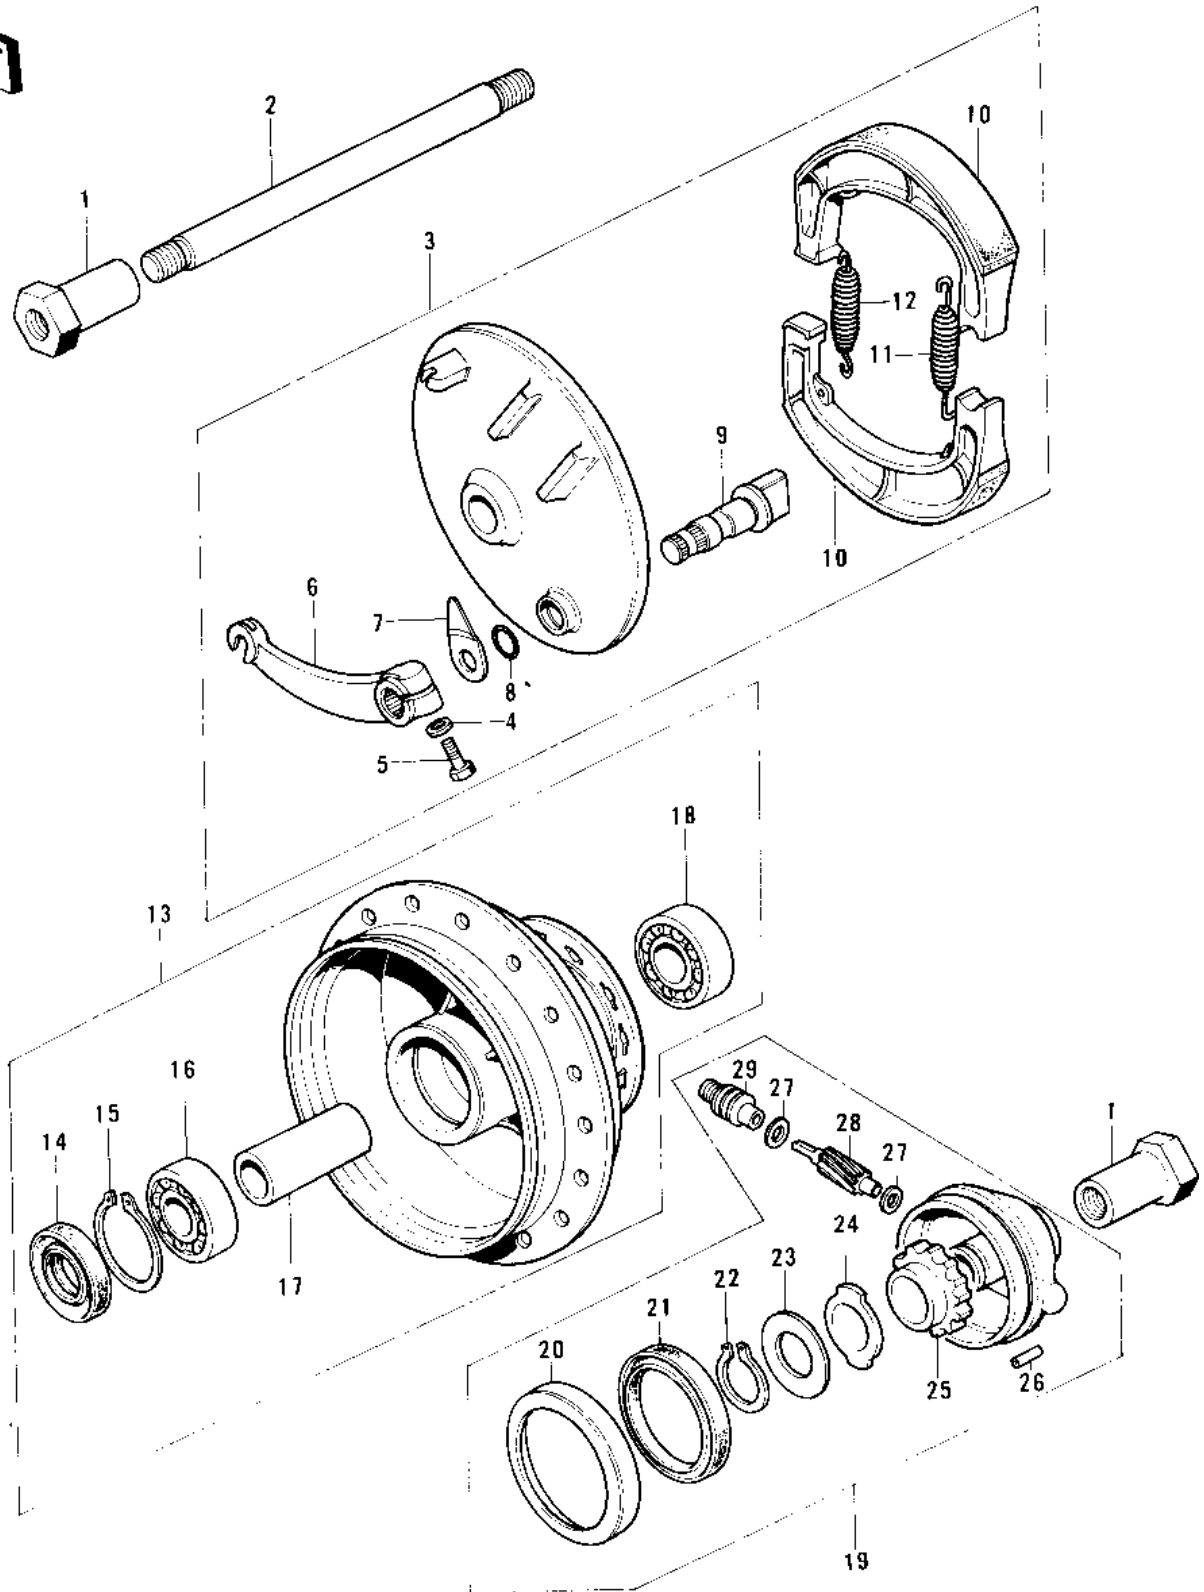

# 1974 KS125 PARTS DIAGRAM

FRONT HUB/BRAKE ('74-'75)

# 1974 KS125 PARTS LIST

## FRONT HUB/BRAKE ('74-'75)

ITEM NAME	PART NUMBER	QUANTITY
COLLAR,FRONT AXLE (Ref # 1)	41069-024	2
AXLE,FRONT (Ref # 2)	41068-043	1
PANEL ASY,FR BK,BUFF (Ref # 3)	41035-049-80	1
WASHER PLAIN 6MM (Ref # 4)	410B0600	1
BOLT 6X22 (Ref # 5)	112B0622	1
LEVER,FRNT BRAKE CAM (Ref # 6)	41053-020	1
INDICATOR,FR BRK PNL (Ref # 7)	41085-002	1
"0" RING,11MM (Ref # 8)	92055-004	1
CAM SHAFT,FRONT BRAKE (Ref # 9)	41050-012	1
SHOE,BRAKE (Ref # 10)	41048-015	2
SPRING,BRAKE SHOE (Ref # 11)	92081-1766	1
SPRING,BRAKE SHOE (Ref # 12)	92081-1550	1
DRUM-ASSY,FR BRK,BUFF (Ref # 13)	41034-031-80	1
OIL SEAL,FR BK DRUM (Ref # 14)	92050-059	1
CIRCLIP.37MM (Ref # 15)	481J3700	1
BEARING BALL #6301 (Ref # 16)	601B6301	1
SPACER,FR HUB BEARING (Ref # 17)	41039-025	1
BEARING BALL #6201 (Ref # 18)	601B6201	1
CASE ASSY,SPEED GEAR (Ref # 19)	41078-009	1
DUST COVER (Ref # 20)	41042-013	1
OIL SEAL (Ref # 21)	654A405208	1
CIRCLIP,19MM (Ref # 22)	480J1900	1
WASHER,THRUST (Ref # 23)	41065-004	1
RECEIVER,SPEED GEAR (Ref # 24)	41064-011	1
GEAR,SPEEDOMETER (Ref # 25)	41059-024	1
PIN,SPRING (Ref # 26)	41082-001	1
WASHER THRST SPD PINI (Ref # 27)	41063-001	1
PINION,SPEEDOMETER (Ref # 28)	41060-015	1
BUSH,SPEEDMETER CABLE (Ref # 29)	41062-005	1