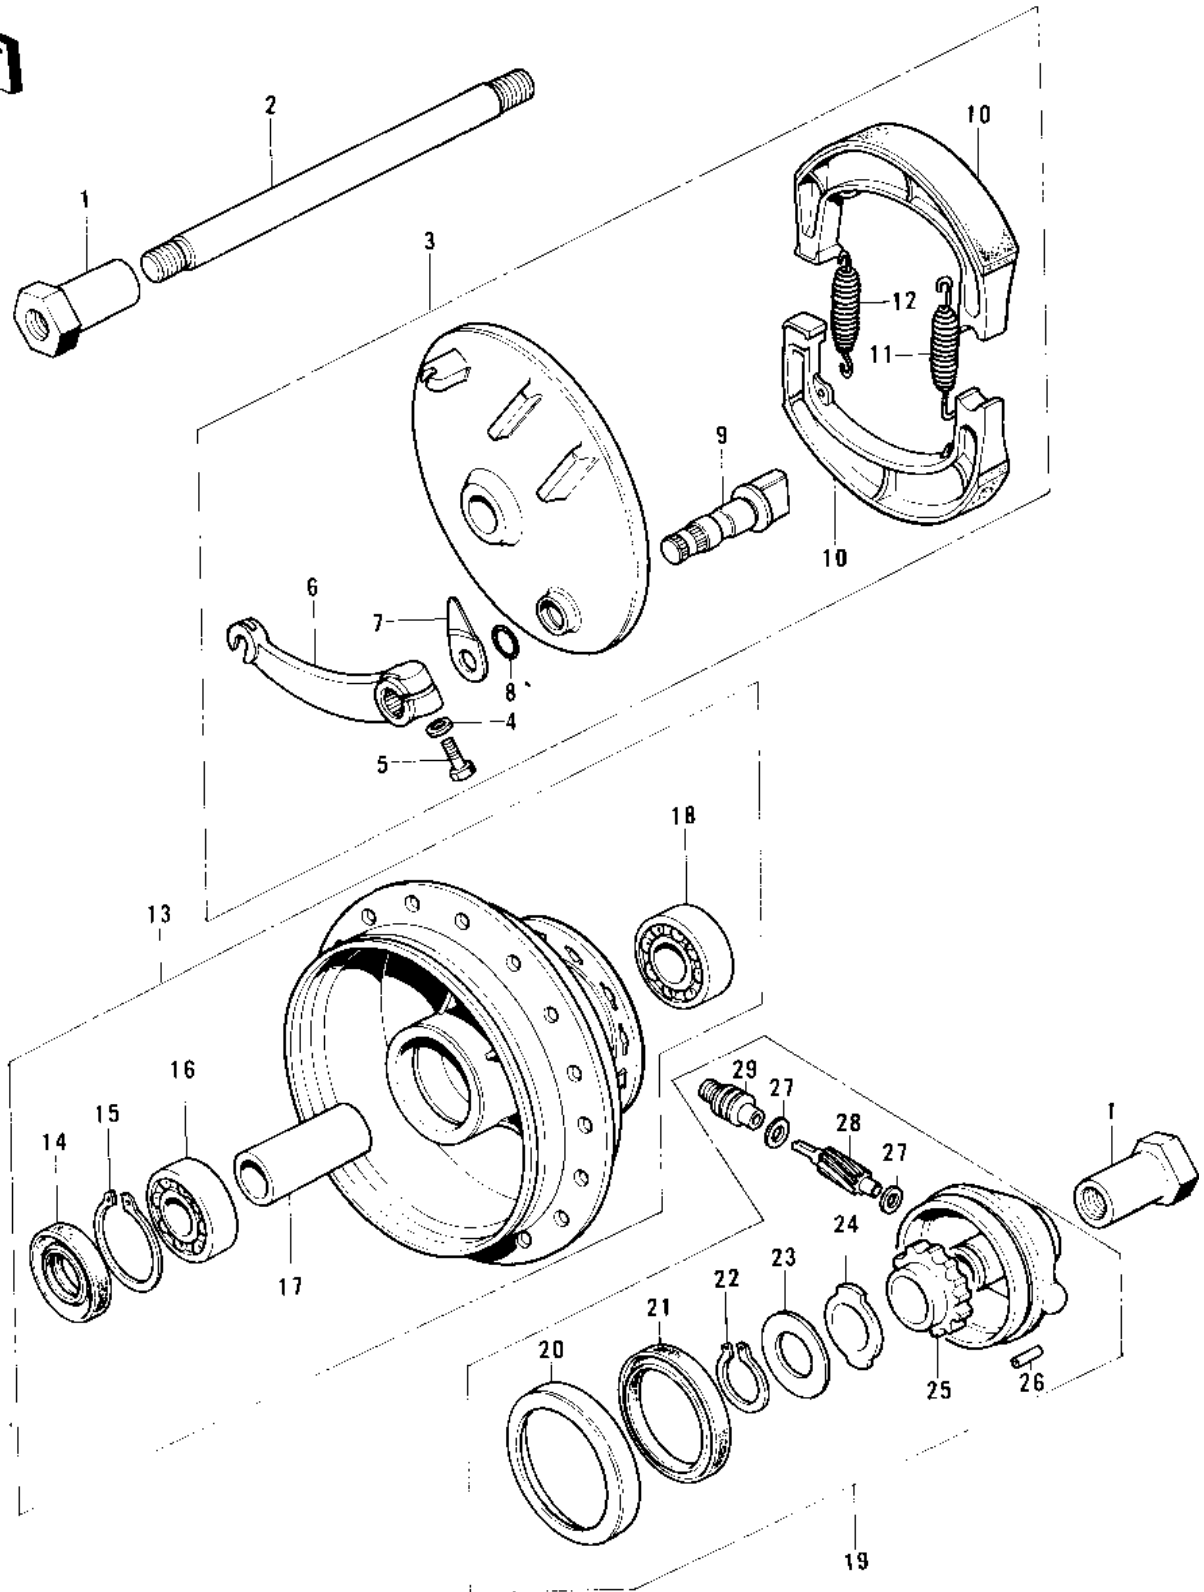

1975 KS125-A PARTS DIAGRAM

FRONT HUB/BRAKE ('74-'75)

1975 KS125-A PARTS LIST

FRONT HUB/BRAKE ('74-'75)

ITEM NAME	PART NUMBER	QUANTITY
COLLAR,FRONT AXLE (Ref # 1)	41069-024	2
AXLE,FRONT (Ref # 2)	41068-043	1
PANEL ASY,FR BK,BUFF (Ref # 3)	41035-049-80	1
WASHER PLAIN 6MM (Ref # 4)	410B0600	1
BOLT 6X22 (Ref # 5)	112B0622	1
LEVER,FRNT BRAKE CAM (Ref # 6)	41053-020	1
INDICATOR,FR BRK PNL (Ref # 7)	41085-002	1
"0" RING,11MM (Ref # 8)	92055-004	1
CAM SHAFT,FRONT BRAKE (Ref # 9)	41050-012	1
SHOE,BRAKE (Ref # 10)	41048-015	2
SPRING,BRAKE SHOE (Ref # 11)	92081-1766	1
SPRING,BRAKE SHOE (Ref # 12)	92081-1550	1
DRUM-ASSY,FR BRK,BUFF (Ref # 13)	41034-031-80	1
OIL SEAL,FR BK DRUM (Ref # 14)	92050-059	1
CIRCLIP.37MM (Ref # 15)	481J3700	1
BEARING BALL #6301 (Ref # 16)	601B6301	1
SPACER,FR HUB BEARING (Ref # 17)	41039-025	1
BEARING BALL #6201 (Ref # 18)	601B6201	1
CASE ASSY,SPEED GEAR (Ref # 19)	41078-009	1
DUST COVER (Ref # 20)	41042-013	1
OIL SEAL (Ref # 21)	654A405208	1
CIRCLIP,19MM (Ref # 22)	480J1900	1
WASHER,THRUST (Ref # 23)	41065-004	1
RECEIVER,SPEED GEAR (Ref # 24)	41064-011	1
GEAR,SPEEDOMETER (Ref # 25)	41059-024	1
PIN,SPRING (Ref # 26)	41082-001	1
WASHER THRST SPD PINI (Ref # 27)	41063-001	1
PINION,SPEEDOMETER (Ref # 28)	41060-015	1
BUSH,SPEEDMETER CABLE (Ref # 29)	41062-005	1