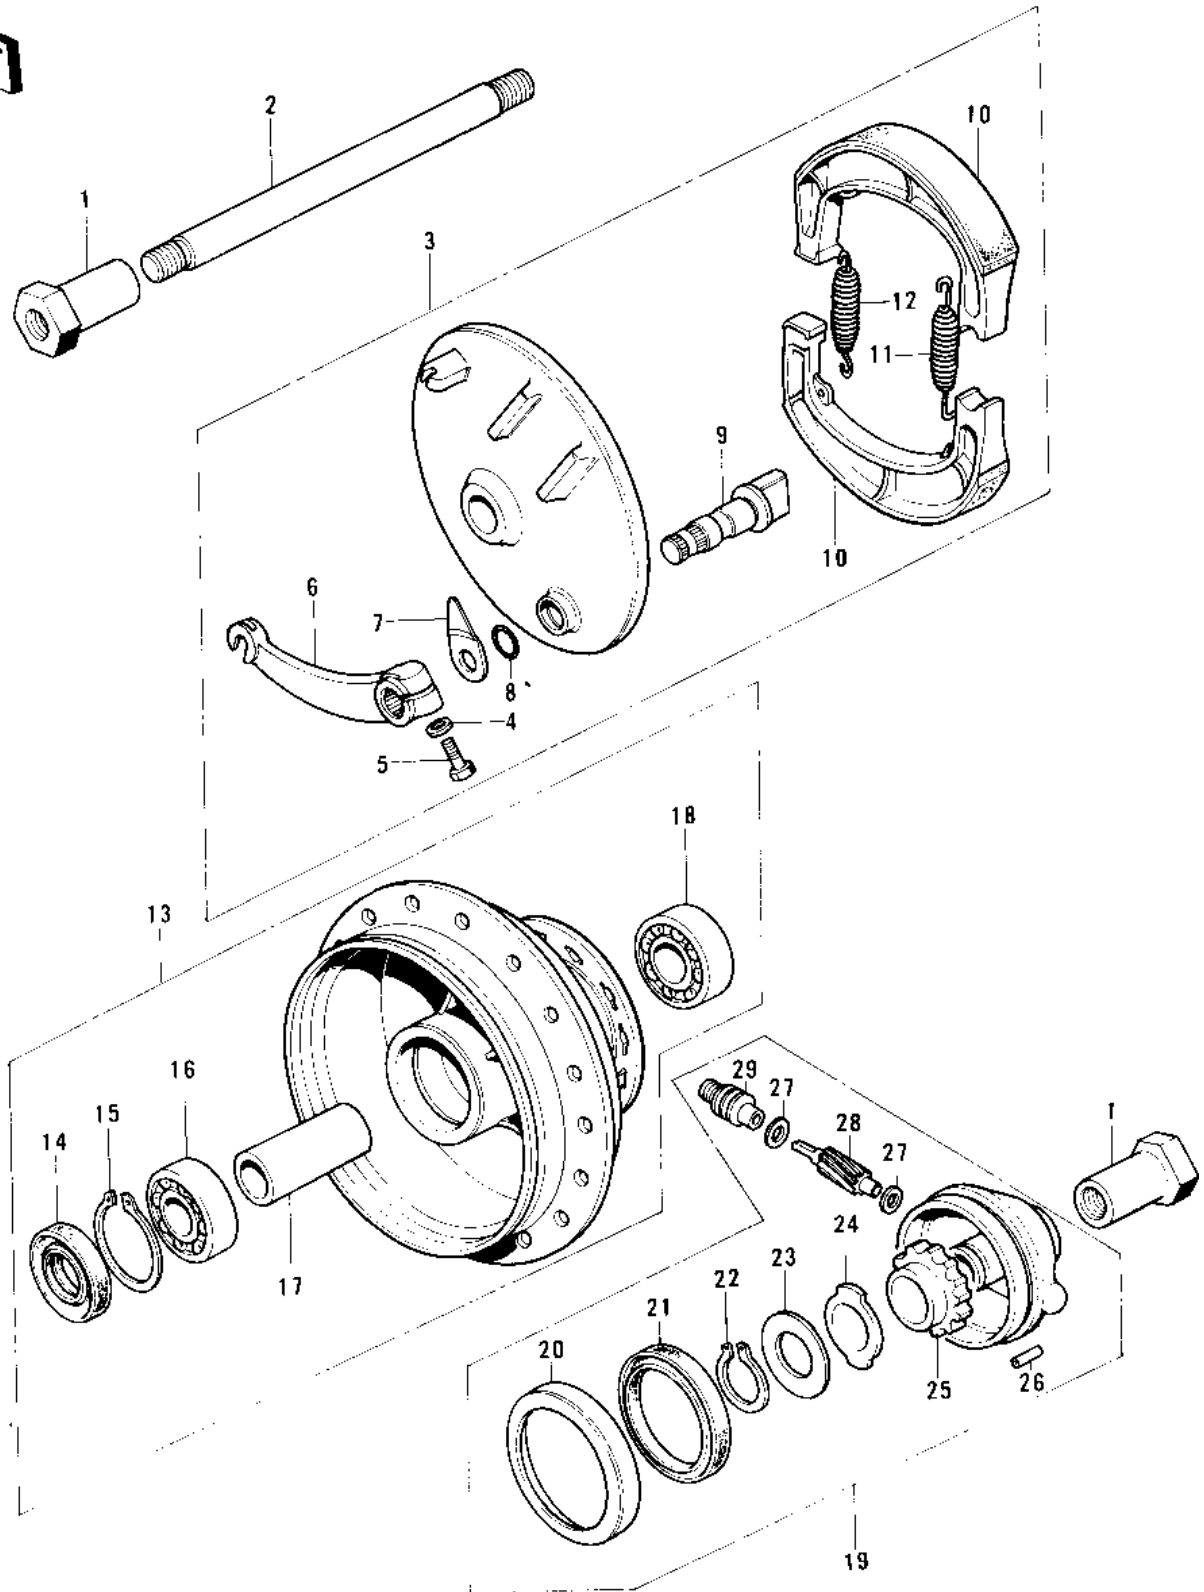

# 1975 KS125-A PARTS DIAGRAM

FRONT HUB/BRAKE ('74-'75)

# 1975 KS125-A PARTS LIST

## FRONT HUB/BRAKE ('74-'75)

ITEM NAME	PART NUMBER	QUANTITY
COLLAR,FRONT AXLE (Ref # 1)	41069-024	2
AXLE,FRONT (Ref # 2)	41068-043	1
PANEL ASY,FR BK,BUFF (Ref # 3)	41035-049-80	1
WASHER PLAIN 6MM (Ref # 4)	410B0600	1
BOLT 6X22 (Ref # 5)	112B0622	1
LEVER,FRNT BRAKE CAM (Ref # 6)	41053-020	1
INDICATOR,FR BRK PNL (Ref # 7)	41085-002	1
"0" RING,11MM (Ref # 8)	92055-004	1
CAM SHAFT,FRONT BRAKE (Ref # 9)	41050-012	1
SHOE,BRAKE (Ref # 10)	41048-015	2
SPRING,BRAKE SHOE (Ref # 11)	92081-1766	1
SPRING,BRAKE SHOE (Ref # 12)	92081-1550	1
DRUM-ASSY,FR BRK,BUFF (Ref # 13)	41034-031-80	1
OIL SEAL,FR BK DRUM (Ref # 14)	92050-059	1
CIRCLIP.37MM (Ref # 15)	481J3700	1
BEARING BALL #6301 (Ref # 16)	601B6301	1
SPACER,FR HUB BEARING (Ref # 17)	41039-025	1
BEARING BALL #6201 (Ref # 18)	601B6201	1
CASE ASSY,SPEED GEAR (Ref # 19)	41078-009	1
DUST COVER (Ref # 20)	41042-013	1
OIL SEAL (Ref # 21)	654A405208	1
CIRCLIP,19MM (Ref # 22)	480J1900	1
WASHER,THRUST (Ref # 23)	41065-004	1
RECEIVER,SPEED GEAR (Ref # 24)	41064-011	1
GEAR,SPEEDOMETER (Ref # 25)	41059-024	1
PIN,SPRING (Ref # 26)	41082-001	1
WASHER THRST SPD PINI (Ref # 27)	41063-001	1
PINION,SPEEDOMETER (Ref # 28)	41060-015	1
BUSH,SPEEDMETER CABLE (Ref # 29)	41062-005	1