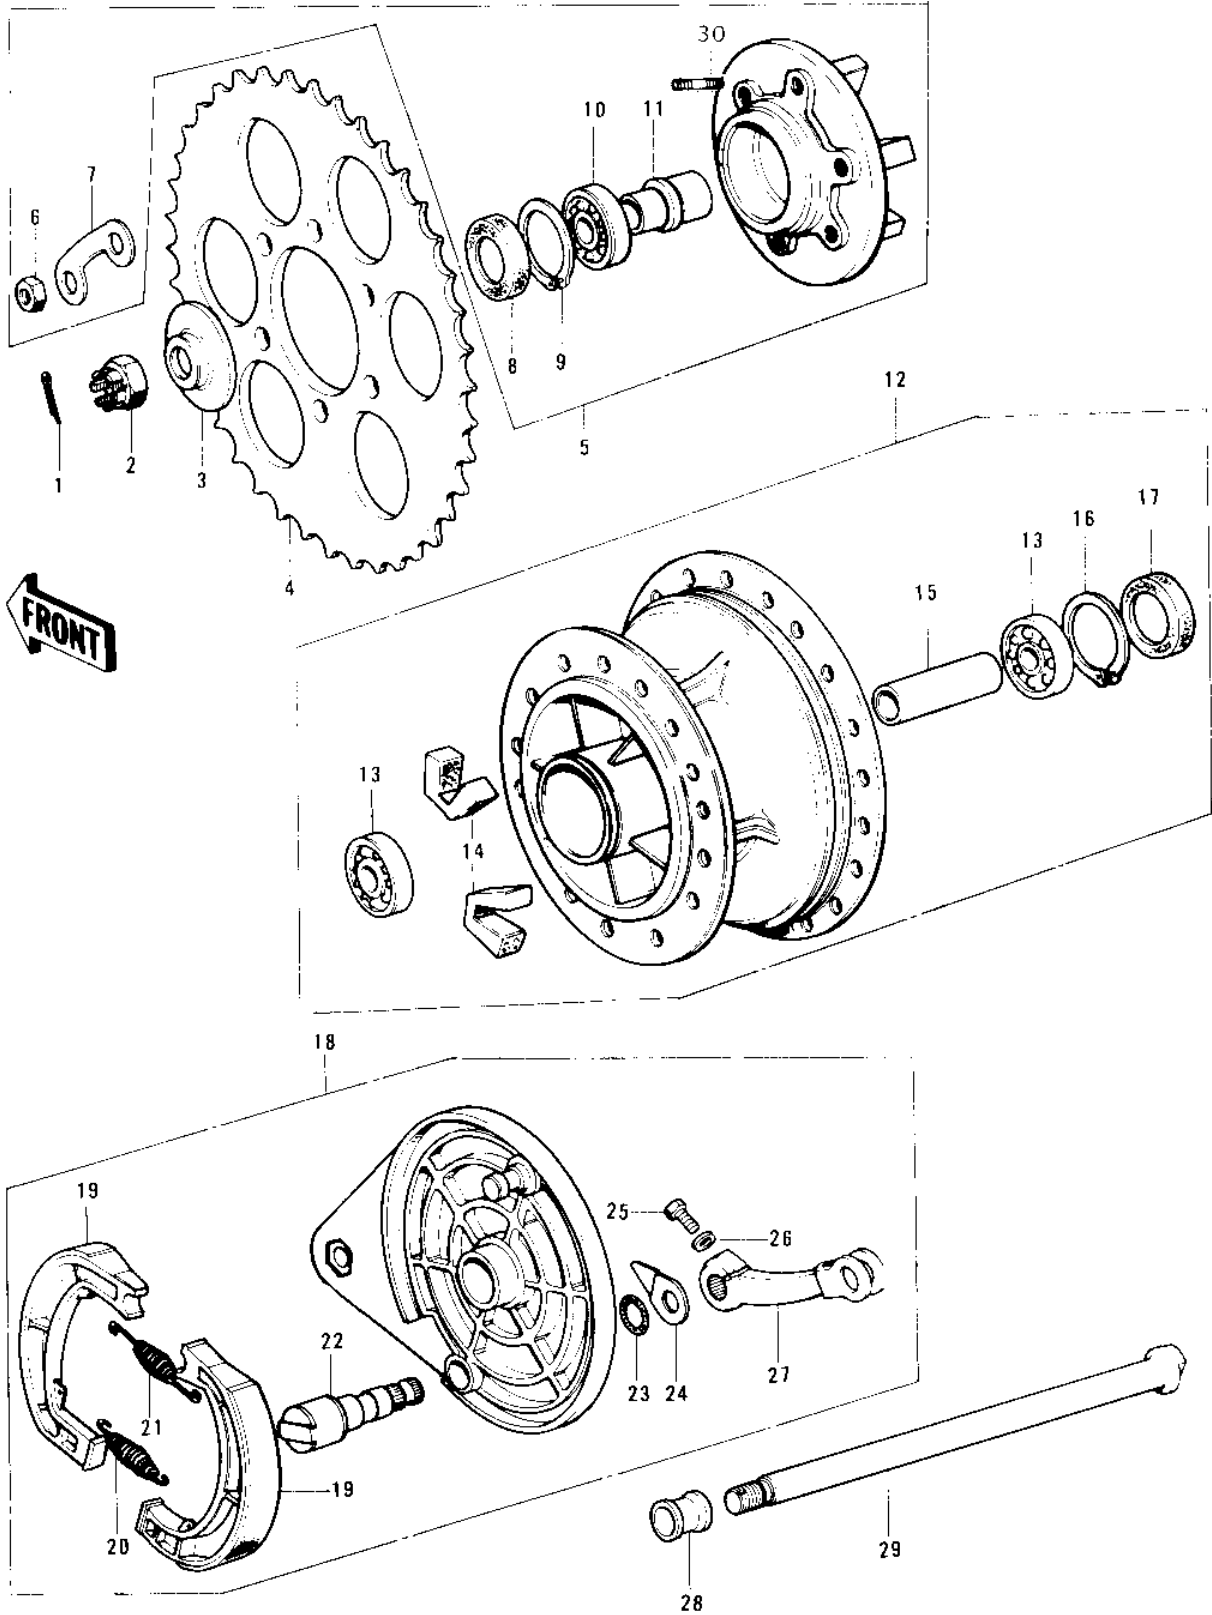

1975 KS125-A PARTS DIAGRAM

REAR HUB/BRAKE ('74-'75)

1975 KS125-A PARTS LIST

REAR HUB/BRAKE ('74-'75)

ITEM NAME	PART NUMBER	QUANTITY
PIN-COTTER,4.0X35 (Ref # 1)	550D4035	1
NUT CASTLE 14MM (Ref # 2)	92103-006	1
COLLAR,REAR AXLE,L.H (Ref # 3)	42032-048	1
REAR SPROCKET.50T (Ref # 4)	42041-146	1
COUPLING ASSY,RR HUB (Ref # 5)	42008-031	1
NUT,8MM (Ref # 6)	311B0800	6
WASHER,SPROCKET LOCK (Ref # 7)	92088-019	3
OIL SEAL,RR HUB BRNG (Ref # 8)	92050-060	1
CIRCLIP,42MM (Ref # 9)	92033-1041	1
BEARING BALL #6004 (Ref # 10)	601B6004	1
SLEEVE,RR HUB COUPLNG (Ref # 11)	42036-018	1
DRUM ASY,RR BK,BUFF (Ref # 12)	42005-038-80	1
BEARING BALL #6202 (Ref # 13)	601B6202	2
DAMPER,REAR HUB SHOCK (Ref # 14)	42014-023	6
SPACER,RR HUB BEARING (Ref # 15)	42010-029	1
CIRCLIP,35MM (Ref # 16)	481J3500	1
OIL SEAL,TCY22358 (Ref # 17)	654A223508	1
PANEL ASY,RR BK,BUFF (Ref # 18)	42006-044-80	1
SHOE,BRAKE (Ref # 19)	42019-010	2
SPRING,BRAKE SHOE (Ref # 20)	92081-1550	1
SPRING,BRAKE SHOE (Ref # 21)	92081-1766	1
CAM SHAFT,REAR BRAKE (Ref # 22)	42026-025	1
"0" RING,11MM (Ref # 23)	92055-004	1
INDICATOR,FR BRK PNL (Ref # 24)	41085-002	1
BOLT 6X22 (Ref # 25)	112B0622	1
WASHER PLAIN 6MM (Ref # 26)	410B0600	1
LEVER,REAR BRAKE CAM (Ref # 27)	42029-030	1
COLLAR,REAR AXLE,R.H (Ref # 28)	42032-047	1
AXLE,REAR (Ref # 29)	42031-046	1

1975 KS125-A PARTS LIST

REAR HUB/BRAKE ('74-'75)

ITEM NAME	PART NUMBER	QUANTITY
STUD,8X17 (Ref # 30)	92004-1015	1