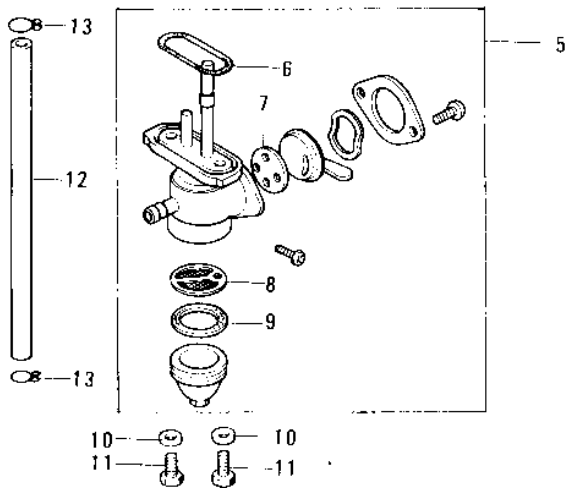

1975 KS125-A PARTS DIAGRAM

FUEL TANK ('74-'75)

1975 KS125-A PARTS LIST

FUEL TANK ('74-'75)

ITEM NAME	PART NUMBER	QUANTITY
CAP,FUEL TANK (Ref # 1)	51048-1013	1
GASKET,FUEL TANK CAP (Ref # 2)	51059-011	1
TANK-FUEL,C.LIME (Ref # 3)	51001-091-1M	1
TANK-FUEL,C.YELLOW (Ref # 3)	51001-091-3D	1
TANK-FUEL,C.LIME (Ref # 3)	51001-091-3F	1
BAND,FUEL TANK (Ref # 4)	92072-049	1
TAP ASSY,FUEL (Ref # 5)	51023-1020	1
TAP ASSY,FUEL (Ref # 5)	51023-1001	1
"O" RING (Ref # 6)	51039-003	1
GASKET-FUEL COCK LEV (Ref # 7)	92065-094	1
STRAINER,FUEL (Ref # 8)	51038-008	1
GASKET FUEL COCK CUP (Ref # 9)	51037-011	1
WASHER-PLAIN (Ref # 10)	92022-183	2
BOLT-HEX HEAD,6X16 (Ref # 11)	92001-114	2
PIPE OIL TANK (Ref # 12)	92059-002	1
CLAMP FUEL PIPE (Ref # 13)	92037-010	2
DECAL,FUEL TANK (Ref # 14)	56013-051-SP	2
DECAL,FUEL TANK (Ref # 14)	56013-051-SP	2
DECAL,FL TK STRPE,L.H (Ref # 15)	56027-201-SP	2
DECAL,FL TK STRPE,L.H (Ref # 15)	56027-201-SP	2
DECAL,FL TK STRPE,R.H (Ref # 16)	56027-202-SP	2
DECAL,FL TK STRPE,R.H (Ref # 16)	56027-202-SP	2
DECAL-L.H FL TK,UPPER (Ref # 17)	56027-251-SP	2
DECAL-L.H FL TK,UPPER (Ref # 17)	56027-251-SP	2
DECAL-L.H FL TK,LOWER (Ref # 18)	56027-252-SP	2
DECAL-L.H FL TK,LOWER (Ref # 18)	56027-252-SP	2
DECAL-R.H FL TK,UPPER (Ref # 19)	56027-253-SP	2
DECAL-R.H FL TK,UPPER (Ref # 19)	56027-253-SP	2
DECAL-R.H FL TK,LOWER (Ref # 20)	56027-254-SP	2