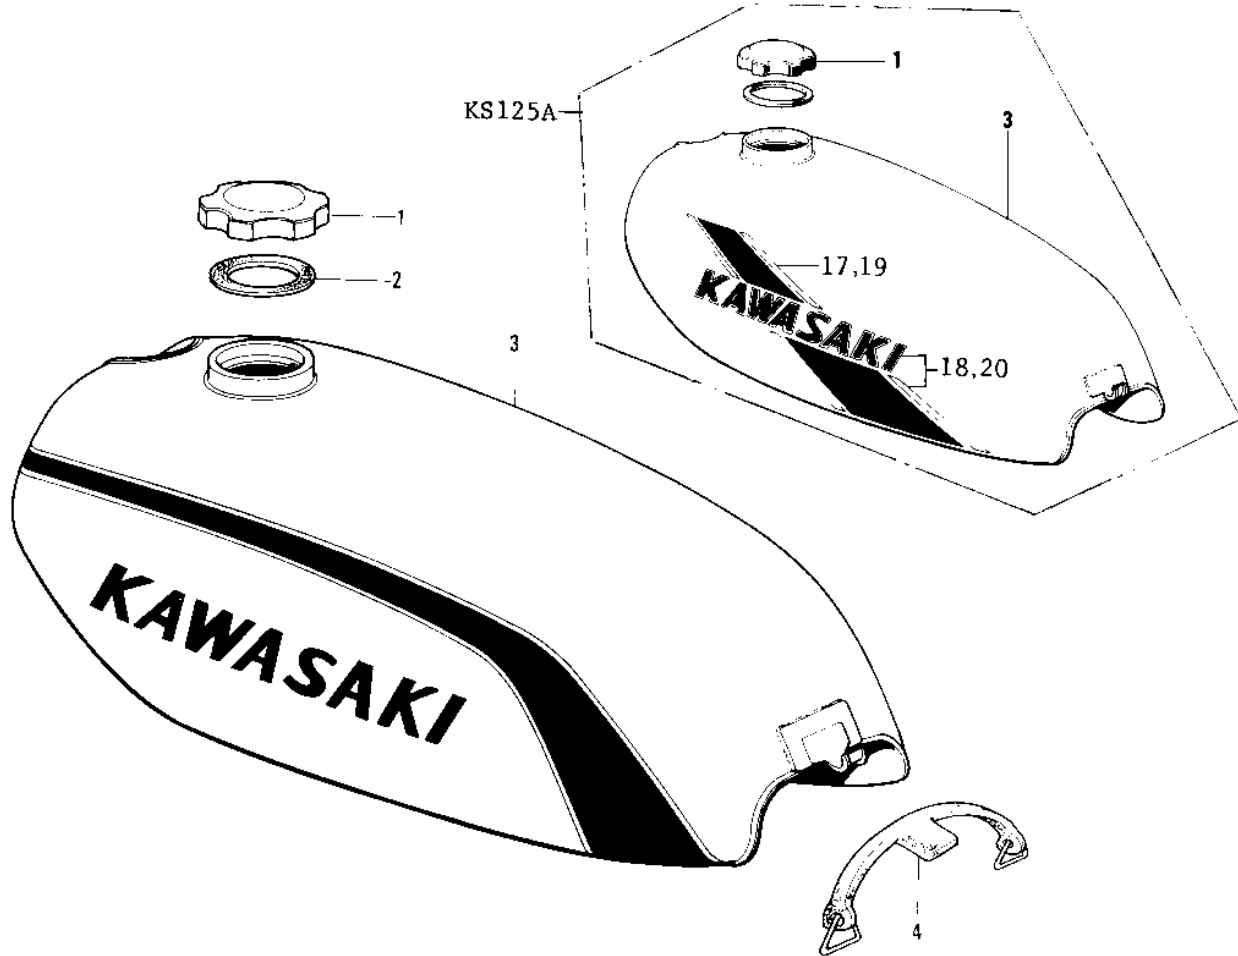

1975 KS125-A PARTS DIAGRAM

FUEL TANK ('74-'75)

1975 KS125-A PARTS LIST

FUEL TANK ('74-'75)

ITEM NAME	PART NUMBER	QUANTITY
CAP,FUEL TANK (Ref # 1)	51048-1013	1
GASKET,FUEL TANK CAP (Ref # 2)	51059-011	1
TANK-FUEL,C.LIME (Ref # 3)	51001-091-1M	1
TANK-FUEL,C.YELLOW (Ref # 3)	51001-091-3D	1
TANK-FUEL,C.LIME (Ref # 3)	51001-091-3F	1
BAND,FUEL TANK (Ref # 4)	92072-049	1
TAP ASSY,FUEL (Ref # 5)	51023-1020	1
TAP ASSY,FUEL (Ref # 5)	51023-1001	1
"O" RING (Ref # 6)	51039-003	1
GASKET-FUEL COCK LEV (Ref # 7)	92065-094	1
STRAINER,FUEL (Ref # 8)	51038-008	1
GASKET FUEL COCK CUP (Ref # 9)	51037-011	1
WASHER-PLAIN (Ref # 10)	92022-183	2
BOLT-HEX HEAD,6X16 (Ref # 11)	92001-114	2
PIPE OIL TANK (Ref # 12)	92059-002	1
CLAMP FUEL PIPE (Ref # 13)	92037-010	2
DECAL,FUEL TANK (Ref # 14)	56013-051-SP	2
DECAL,FUEL TANK (Ref # 14)	56013-051-SP	2
DECAL,FL TK STRPE,L.H (Ref # 15)	56027-201-SP	2
DECAL,FL TK STRPE,L.H (Ref # 15)	56027-201-SP	2
DECAL,FL TK STRPE,R.H (Ref # 16)	56027-202-SP	2
DECAL,FL TK STRPE,R.H (Ref # 16)	56027-202-SP	2
DECAL-L.H FL TK,UPPER (Ref # 17)	56027-251-SP	2
DECAL-L.H FL TK,UPPER (Ref # 17)	56027-251-SP	2
DECAL-L.H FL TK,LOWER (Ref # 18)	56027-252-SP	2
DECAL-L.H FL TK,LOWER (Ref # 18)	56027-252-SP	2
DECAL-R.H FL TK,UPPER (Ref # 19)	56027-253-SP	2
DECAL-R.H FL TK,UPPER (Ref # 19)	56027-253-SP	2
DECAL-R.H FL TK,LOWER (Ref # 20)	56027-254-SP	2