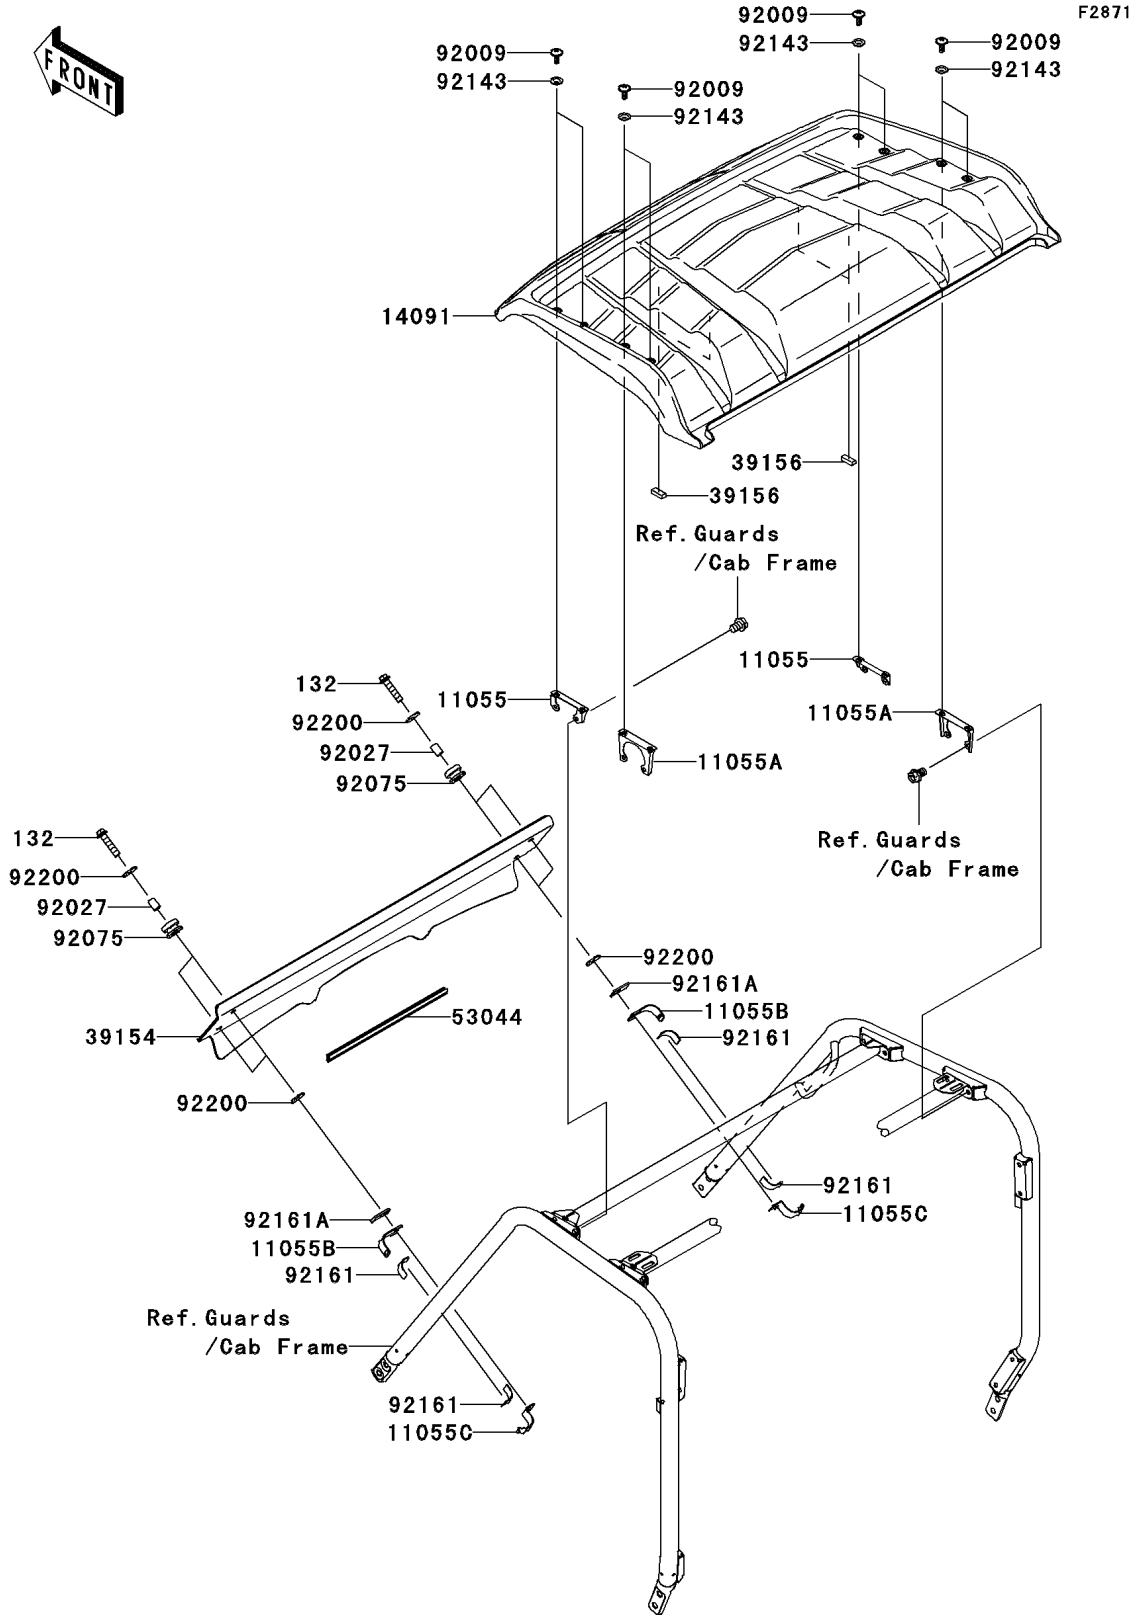

# 2008 Teryx® 750 4x4 NRA OUTDOORS™ PARTS DIAGRAM

Cowling

## 2008 Teryx® 750 4x4 NRA OUTDOORS™ PARTS LIST

### Cowling

ITEM NAME	PART NUMBER	QUANTITY
BOLT-FLANGED-SMALL,6X35 (Ref # 132)	132BB0635	4
BRACKET,SUN TOP,W.BLACK (Ref # 11055)	11055-0156-388	2
BRACKET,SUN TOP,W.BLACK (Ref # 11055A)	11055-0255-388	2
BRACKET,WINDSHIELD (Ref # 11055B)	11055-0913	4
BRACKET,WINDSHIELD (Ref # 11055C)	11055-0914	4
COVER,SUN TOP,CAMOUFLAGE (Ref # 14091)	14091-1617-16P	1
WINDSHIELD (Ref # 39154)	39154-0043	1
PAD (Ref # 39156)	39156-0479	4
TRIM,L=450 (Ref # 53044)	53044-0044	1
SCREW,6X16 (Ref # 92009)	92009-1621	8
COLLAR,6.8X10X14.5 (Ref # 92027)	92027-156	4
DAMPER (Ref # 92075)	92075-1787	4
COLLAR (Ref # 92143)	92143-1087	8
DAMPER (Ref # 92161)	92161-0644	8
DAMPER (Ref # 92161A)	92161-0681	4
WASHER,6.5X22X1.6 (Ref # 92200)	92200-1087	8