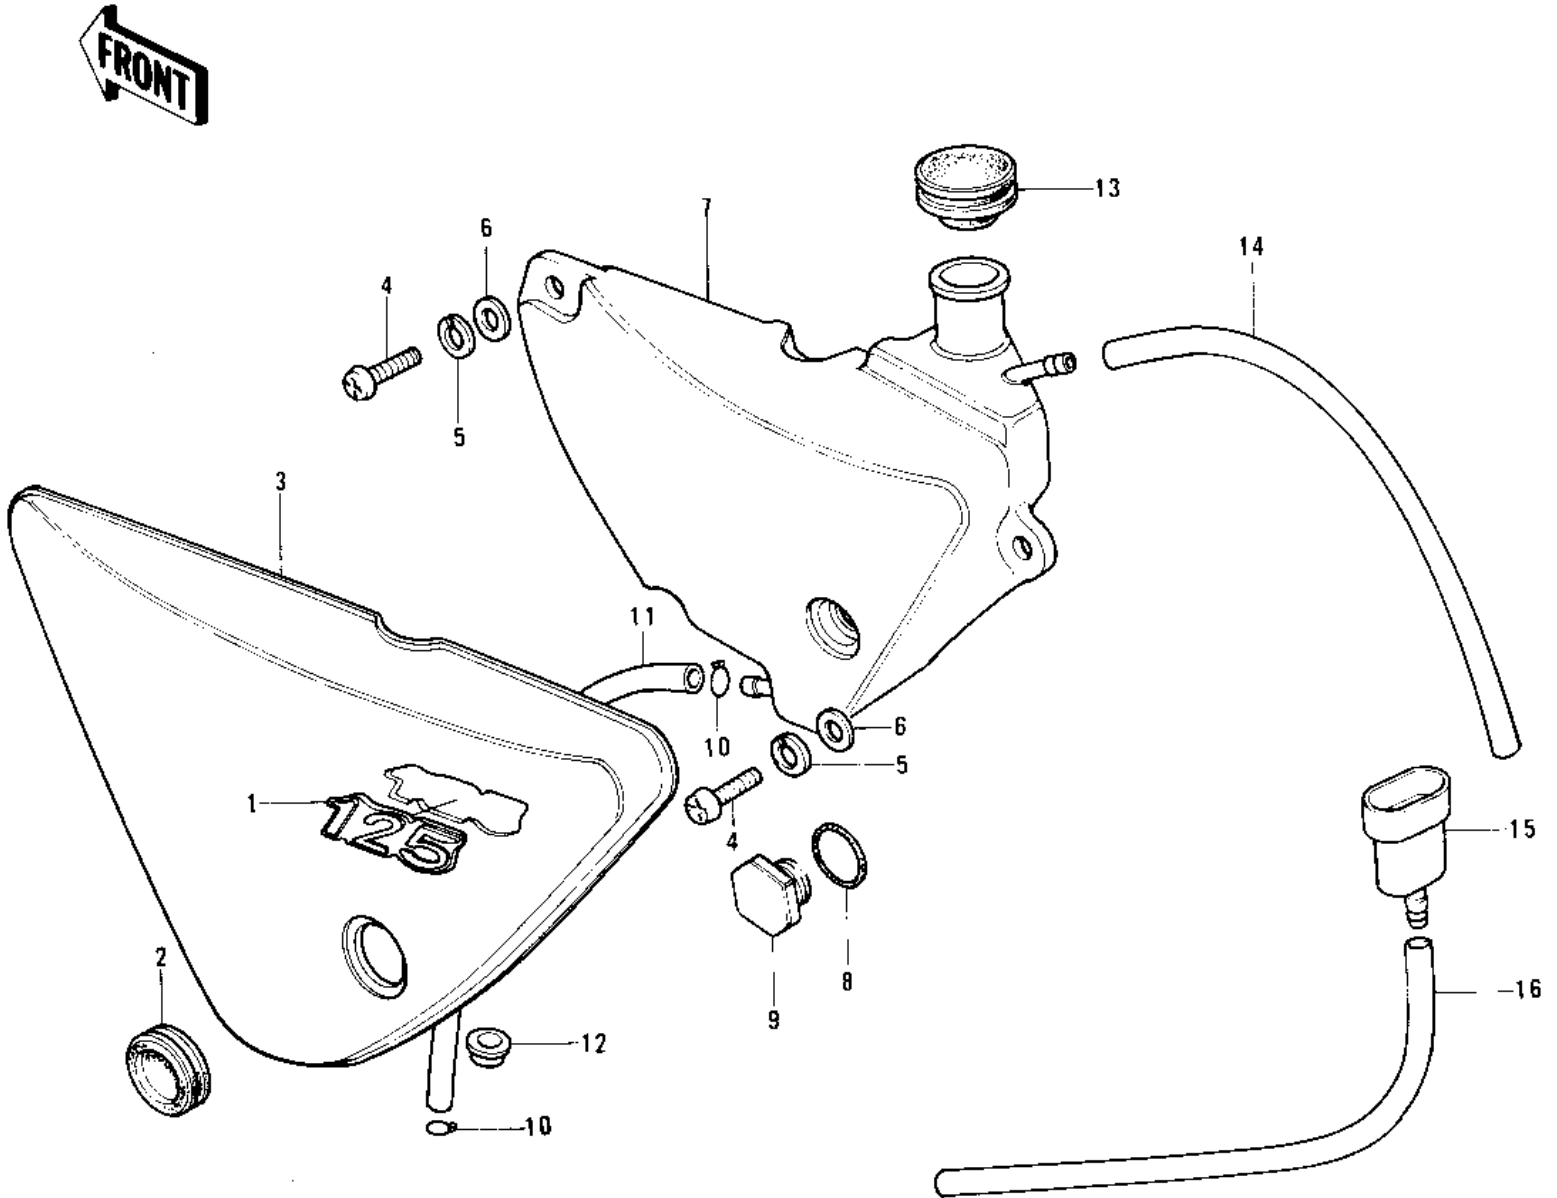

1975 KS125-A PARTS DIAGRAM

OIL TANK/SIDE COVER ('74-'75)

1975 KS125-A PARTS LIST

OIL TANK/SIDE COVER ('74-'75)

ITEM NAME	PART NUMBER	QUANTITY
EMBLEM,L.H SIDE COVER (Ref # 1)	56018-171	1
EMBLEM-SIDE COVER (Ref # 1)	56018-199	1
GROMMET,L.H SIDE COV (Ref # 2)	92071-080	1
COVER,L.H SIDE,C.LIME (Ref # 3)	36001-044-1M	1
COVER,L.H SIDE,YELLOW (Ref # 3)	36001-044-3D	1
SCREW PAN HEAD 6X14 (Ref # 4)	220B0614	3
WASHER SPRING 6MM (Ref # 5)	461F0600	3
WASHER 6.5X20X1.6T (Ref # 6)	92022-125	3
TANK,OIL (Ref # 7)	52001-041	1
"O" RING,20MM (Ref # 8)	92055-051	1
GUAGE-OIL LEVEL (Ref # 9)	52015-002	1
CLAMP FUEL PIPE (Ref # 10)	92037-010	2
PIPE,OIL (Ref # 11)	92059-106	1
GROMMET,OIL PIPE (Ref # 12)	92071-085	1
CAP-OIL TANK (Ref # 13)	51049-1004	1
TUBE-VINYL,5X400 (Ref # 14)	700Q05400	1
CONNECTOR PIPE (Ref # 15)	92059-101	1
TUBE-VINYL 7X480 (Ref # 16)	700Q07480	1