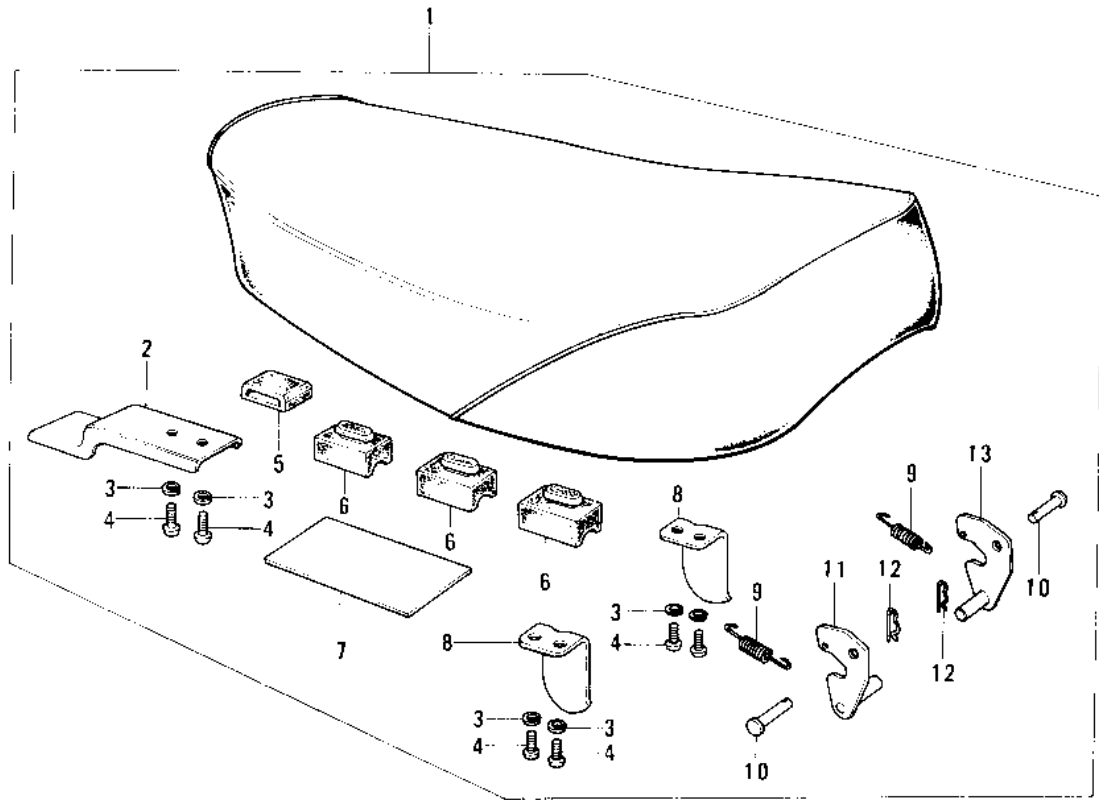

1975 KS125-A PARTS DIAGRAM

SEAT/CHAIN COVER/CHAIN (74-'75)

1975 KS125-A PARTS LIST

SEAT/CHAIN COVER/CHAIN ('74-'75)

ITEM NAME	PART NUMBER	QUANTITY
SEAT ASSY,DUAL (Ref # 1)	53002-068	1
BRACKET,DUAL SEAT (Ref # 2)	53032-005	1
WASHER SPRING 6MM (Ref # 3)	461F0600	6
SCREW PAN HEAD 6X14 (Ref # 4)	220B0614	6
DAMPER RUBBER,SEAT (Ref # 5)	92075-219	1
DAMPER RUBBER,SEAT (Ref # 6)	92075-216	6
DAMPER RUBBER,BATTERY (Ref # 7)	92075-224	1
STOPPER,SEAT (Ref # 8)	53059-001	1
SPRING,HOOK (Ref # 9)	53012-013	2
PIN DUAL SEAT PIVOT (Ref # 10)	53011-001	2
HOOK,SEAT,L.H (Ref # 11)	53008-028	1
COTTER PIN (Ref # 12)	92041-003	2
HOOK,SEAT,R.H (Ref # 13)	53008-029	1
CASE-CHAIN,FR BLACK (Ref # 14)	36014-051-21	1
WASHER PLAIN (Ref # 15)	92022-024	3
WASHER SPRING 6MM (Ref # 16)	461F0600	3
SCREW PAN HEAD 6X14 (Ref # 17)	220B0614	3
DR CHAIN 428X118H (Ref # 18)	92057-030	1
JOINT ASSY DRIVE CHAIN (Ref # 19)	92058-005	1