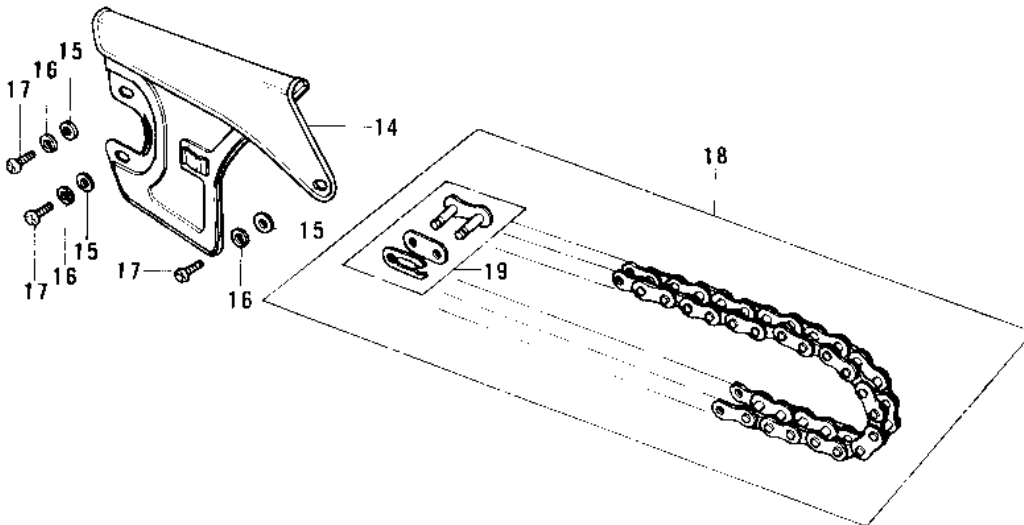

1975 KS125-A PARTS DIAGRAM

SEAT/CHAIN COVER/CHAIN (74-'75)

1975 KS125-A PARTS LIST

SEAT/CHAIN COVER/CHAIN ('74-'75)

ITEM NAME	PART NUMBER	QUANTITY
SEAT ASSY,DUAL (Ref # 1)	53002-068	1
BRACKET,DUAL SEAT (Ref # 2)	53032-005	1
WASHER SPRING 6MM (Ref # 3)	461F0600	6
SCREW PAN HEAD 6X14 (Ref # 4)	220B0614	6
DAMPER RUBBER,SEAT (Ref # 5)	92075-219	1
DAMPER RUBBER,SEAT (Ref # 6)	92075-216	6
DAMPER RUBBER,BATTERY (Ref # 7)	92075-224	1
STOPPER,SEAT (Ref # 8)	53059-001	1
SPRING,HOOK (Ref # 9)	53012-013	2
PIN DUAL SEAT PIVOT (Ref # 10)	53011-001	2
HOOK,SEAT,L.H (Ref # 11)	53008-028	1
COTTER PIN (Ref # 12)	92041-003	2
HOOK,SEAT,R.H (Ref # 13)	53008-029	1
CASE-CHAIN,FR BLACK (Ref # 14)	36014-051-21	1
WASHER PLAIN (Ref # 15)	92022-024	3
WASHER SPRING 6MM (Ref # 16)	461F0600	3
SCREW PAN HEAD 6X14 (Ref # 17)	220B0614	3
DR CHAIN 428X118H (Ref # 18)	92057-030	1
JOINT ASSY DRIVE CHAIN (Ref # 19)	92058-005	1