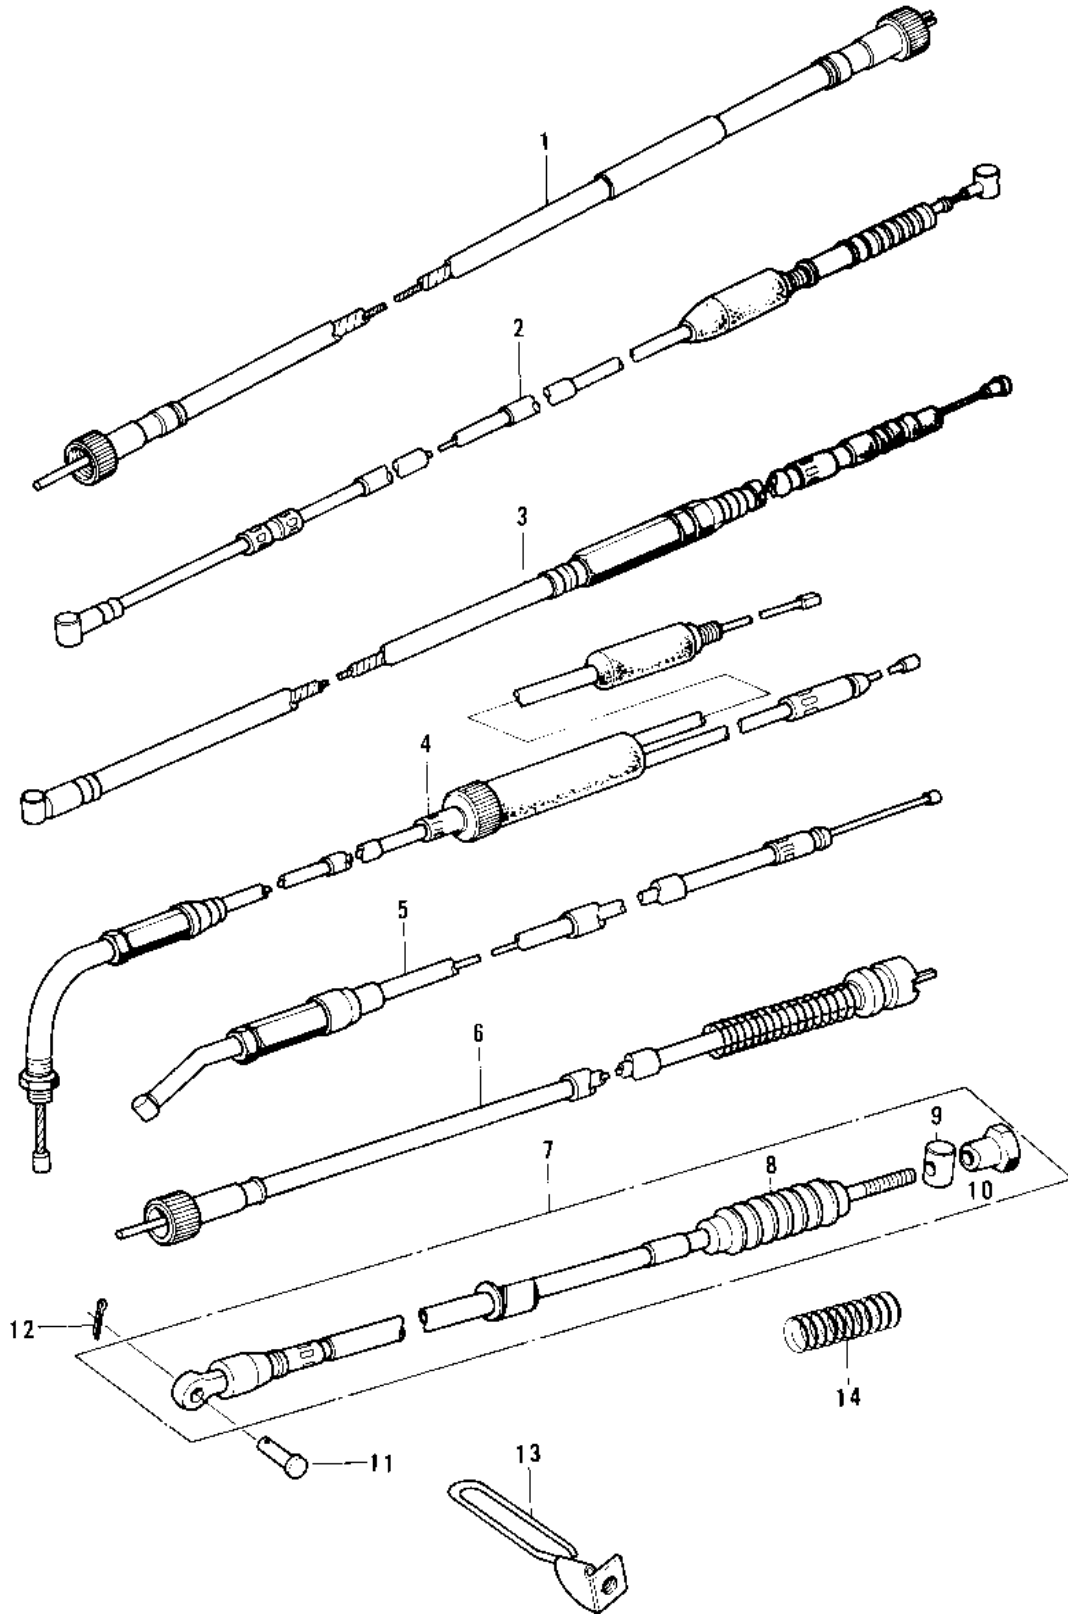

# 1975 KS125-A PARTS DIAGRAM

CABLES ('74-'75)

## 1975 KS125-A PARTS LIST

### CABLES ('74-'75)

ITEM NAME	PART NUMBER	QUANTITY
CABLE,SPEEDOMETER (Ref # 1)	54001-046	1
CABLE,FRONT BRAKE (Ref # 2)	54005-077	1
CABLE,CLUTCH (Ref # 3)	54011-071	1
CABLE,CONTROL (Ref # 4)	54012-102	1
CABLE,STARTER (Ref # 5)	54017-064	1
CABLE,TACHOMETER (Ref # 6)	54018-018	1
CABLE,REAR BRAKE (Ref # 7)	54022-024	1
DUST COVER-BRKE CABLE (Ref # 8)	54009-007	1
PIN BRAKE ROD (Ref # 9)	92043-053	1
NUT-BRAKE CABLE ADJST (Ref # 10)	92015-041	1
PIN RR BRAKE CABLE (Ref # 11)	92043-107	1
PIN COTTER 2.0X15 (Ref # 12)	550D2015	1
GUIDE,CABLE (Ref # 13)	54030-011	1
SPRING,COIL (Ref # 14)	54025-004	1