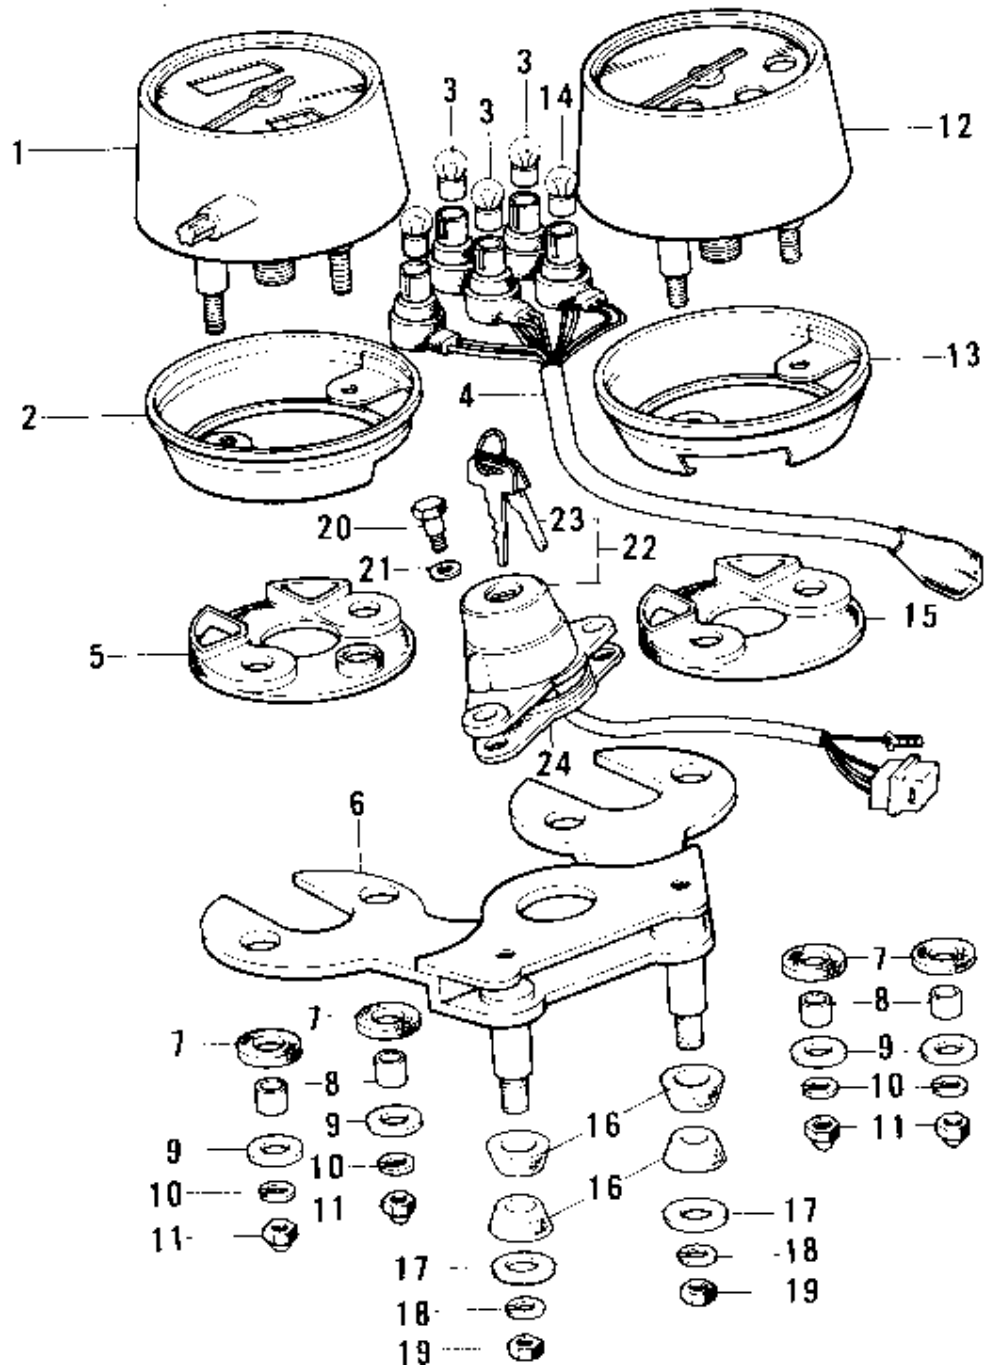

1975 KS125-A PARTS DIAGRAM

METERS/IGNITION SWITCH (74-75)

1975 KS125-A PARTS LIST

METERS/IGNITION SWITCH ('74-'75)

ITEM NAME	PART NUMBER	QUANTITY
SPEEDOMETER ASSY,MPH (Ref # 1)	25005-110	1
*** N.L.A.*** (Canada) (Ref # 1)	25005-112	1
COVER-SPEEDOMETER (Ref # 2)	25012-017	1
BULB 6V 1.5W (Ref # 3)	92069-024	4
SOCKET,SPEEDOMETER (Ref # 4)	25011-038	1
SHOCK DAMPER,METER (Ref # 5)	25019-018	1
BRACKET,METER (Ref # 6)	25008-034	1
DAMPER RUBBER,METER (Ref # 7)	25019-019	4
COLLAR,METER FITTING (Ref # 8)	25021-004	4
WASHER PL 5.2X18X1.2 (Ref # 9)	92022-285	4
WASHER SPRING 5MM (Ref # 10)	461F0500	4
NUT-CAP,5MM (Ref # 11)	322N0500	4
TACHOMETER ASSY (Ref # 12)	25015-027	1
COVER,TACHOMETER (Ref # 13)	25012-018	1
BULB-6V 3W (Ref # 14)	92069-053	1
DAMPER RUBBER,METER (Ref # 15)	25019-020	1
DAMPER RUBBER,METER (Ref # 16)	92075-248	4
WASHER 6.5X22X1.6T (Ref # 17)	92022-237	2
WASHER SPRING 6MM (Ref # 18)	461F0600	2
NUT 6MM (Ref # 19)	311B0600	2
BOLT-HEX HEAD,6MM (Ref # 20)	92007-026	2
WASHER PLAIN 8MM (Ref # 21)	410B0800	2
SWITCH ASSY.IGNITION (Ref # 22)	27005-059	1
SWITCH ASSY,IGNITION (Ref # 22)	27005-080	1
KEY SET #431 (Ref # 23)	27008-054-31	1
KEY SET #432 (Ref # 23)	27008-054-32	1
KEY SET #433 (Ref # 23)	27008-054-33	1
KEY SET # 434 (Ref # 23)	27008-054-34	1
KEY SET #435 (Ref # 23)	27008-054-35	1

1975 KS125-A PARTS LIST

METERS/IGNITION SWITCH ('74-'75)

ITEM NAME	PART NUMBER	QUANTITY
KEY SET #436 (Ref # 23)	27008-054-36	1
KEY SET #437 (Ref # 23)	27008-054-37	1
KEY SET #438 (Ref # 23)	27008-054-38	1
KEY SET #439 (Ref # 23)	27008-054-39	1
KEY SET #440 (Ref # 23)	27008-054-40	1
KEY,BLANK (Ref # 23)	27008-1024	A.
KEY,BLANK (Ref # 23)	27008-1025	A.
DAMPER RUBBER (Ref # 23)	92075-077	1