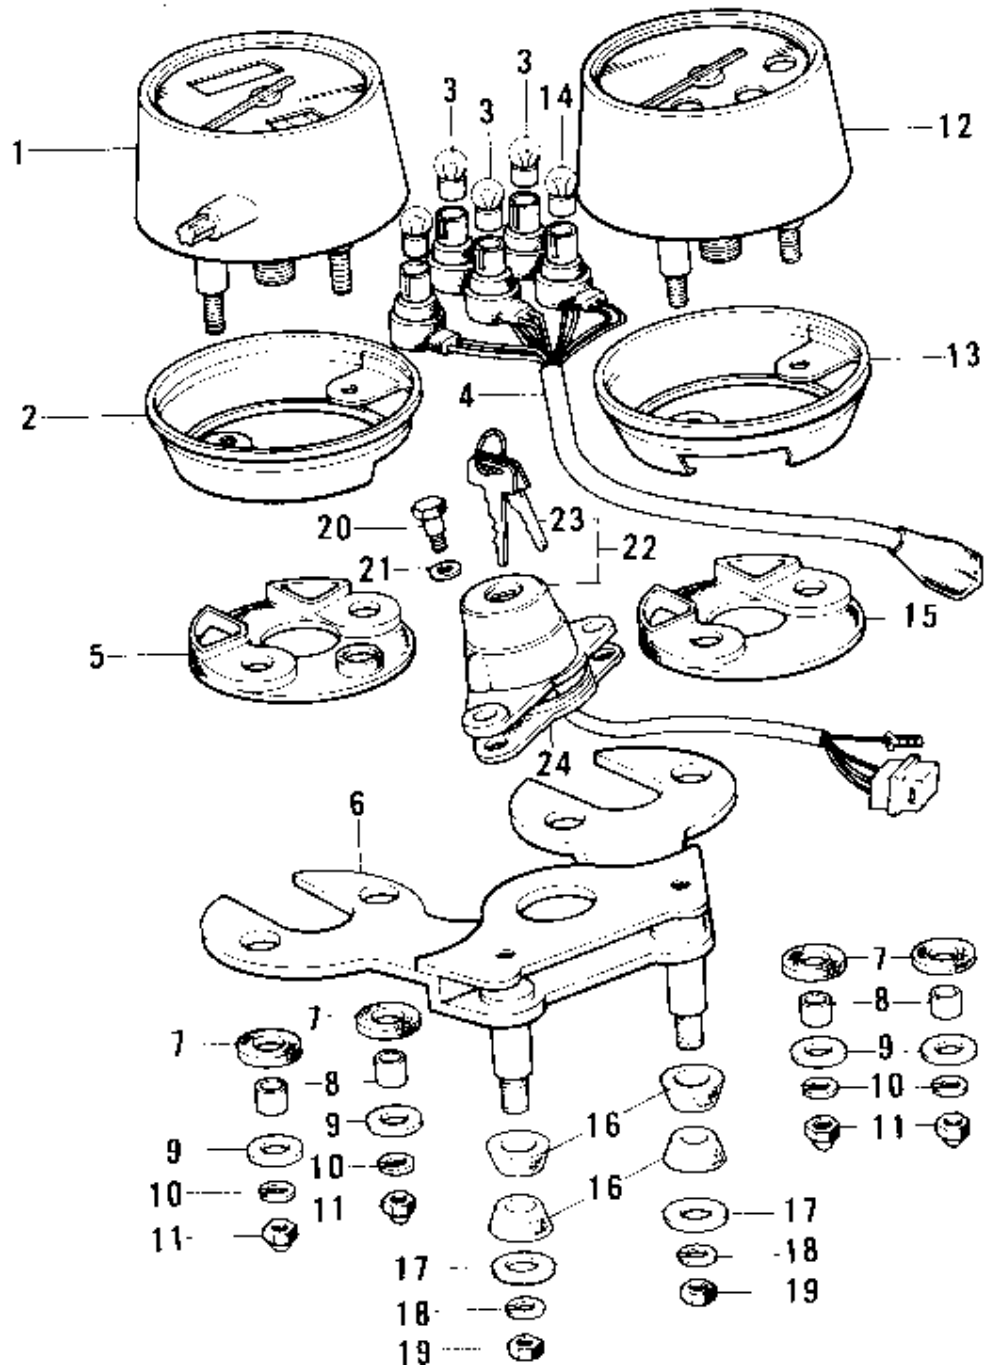

# 1975 KS125-A PARTS DIAGRAM

METERS/IGNITION SWITCH (74-75)

# 1975 KS125-A PARTS LIST

## METERS/IGNITION SWITCH ('74-'75)

ITEM NAME	PART NUMBER	QUANTITY
SPEEDOMETER ASSY,MPH (Ref # 1)	25005-110	1
*** N.L.A.*** (Canada) (Ref # 1)	25005-112	1
COVER-SPEEDOMETER (Ref # 2)	25012-017	1
BULB 6V 1.5W (Ref # 3)	92069-024	4
SOCKET,SPEEDOMETER (Ref # 4)	25011-038	1
SHOCK DAMPER,METER (Ref # 5)	25019-018	1
BRACKET,METER (Ref # 6)	25008-034	1
DAMPER RUBBER,METER (Ref # 7)	25019-019	4
COLLAR,METER FITTING (Ref # 8)	25021-004	4
WASHER PL 5.2X18X1.2 (Ref # 9)	92022-285	4
WASHER SPRING 5MM (Ref # 10)	461F0500	4
NUT-CAP,5MM (Ref # 11)	322N0500	4
TACHOMETER ASSY (Ref # 12)	25015-027	1
COVER,TACHOMETER (Ref # 13)	25012-018	1
BULB-6V 3W (Ref # 14)	92069-053	1
DAMPER RUBBER,METER (Ref # 15)	25019-020	1
DAMPER RUBBER,METER (Ref # 16)	92075-248	4
WASHER 6.5X22X1.6T (Ref # 17)	92022-237	2
WASHER SPRING 6MM (Ref # 18)	461F0600	2
NUT 6MM (Ref # 19)	311B0600	2
BOLT-HEX HEAD,6MM (Ref # 20)	92007-026	2
WASHER PLAIN 8MM (Ref # 21)	410B0800	2
SWITCH ASSY.IGNITION (Ref # 22)	27005-059	1
SWITCH ASSY,IGNITION (Ref # 22)	27005-080	1
KEY SET #431 (Ref # 23)	27008-054-31	1
KEY SET #432 (Ref # 23)	27008-054-32	1
KEY SET #433 (Ref # 23)	27008-054-33	1
KEY SET # 434 (Ref # 23)	27008-054-34	1
KEY SET #435 (Ref # 23)	27008-054-35	1

# 1975 KS125-A PARTS LIST

METERS/IGNITION SWITCH ('74-'75)

ITEM NAME	PART NUMBER	QUANTITY
KEY SET #436 (Ref # 23)	27008-054-36	1
KEY SET #437 (Ref # 23)	27008-054-37	1
KEY SET #438 (Ref # 23)	27008-054-38	1
KEY SET #439 (Ref # 23)	27008-054-39	1
KEY SET #440 (Ref # 23)	27008-054-40	1
KEY,BLANK (Ref # 23)	27008-1024	A.
KEY,BLANK (Ref # 23)	27008-1025	A.
DAMPER RUBBER (Ref # 23)	92075-077	1