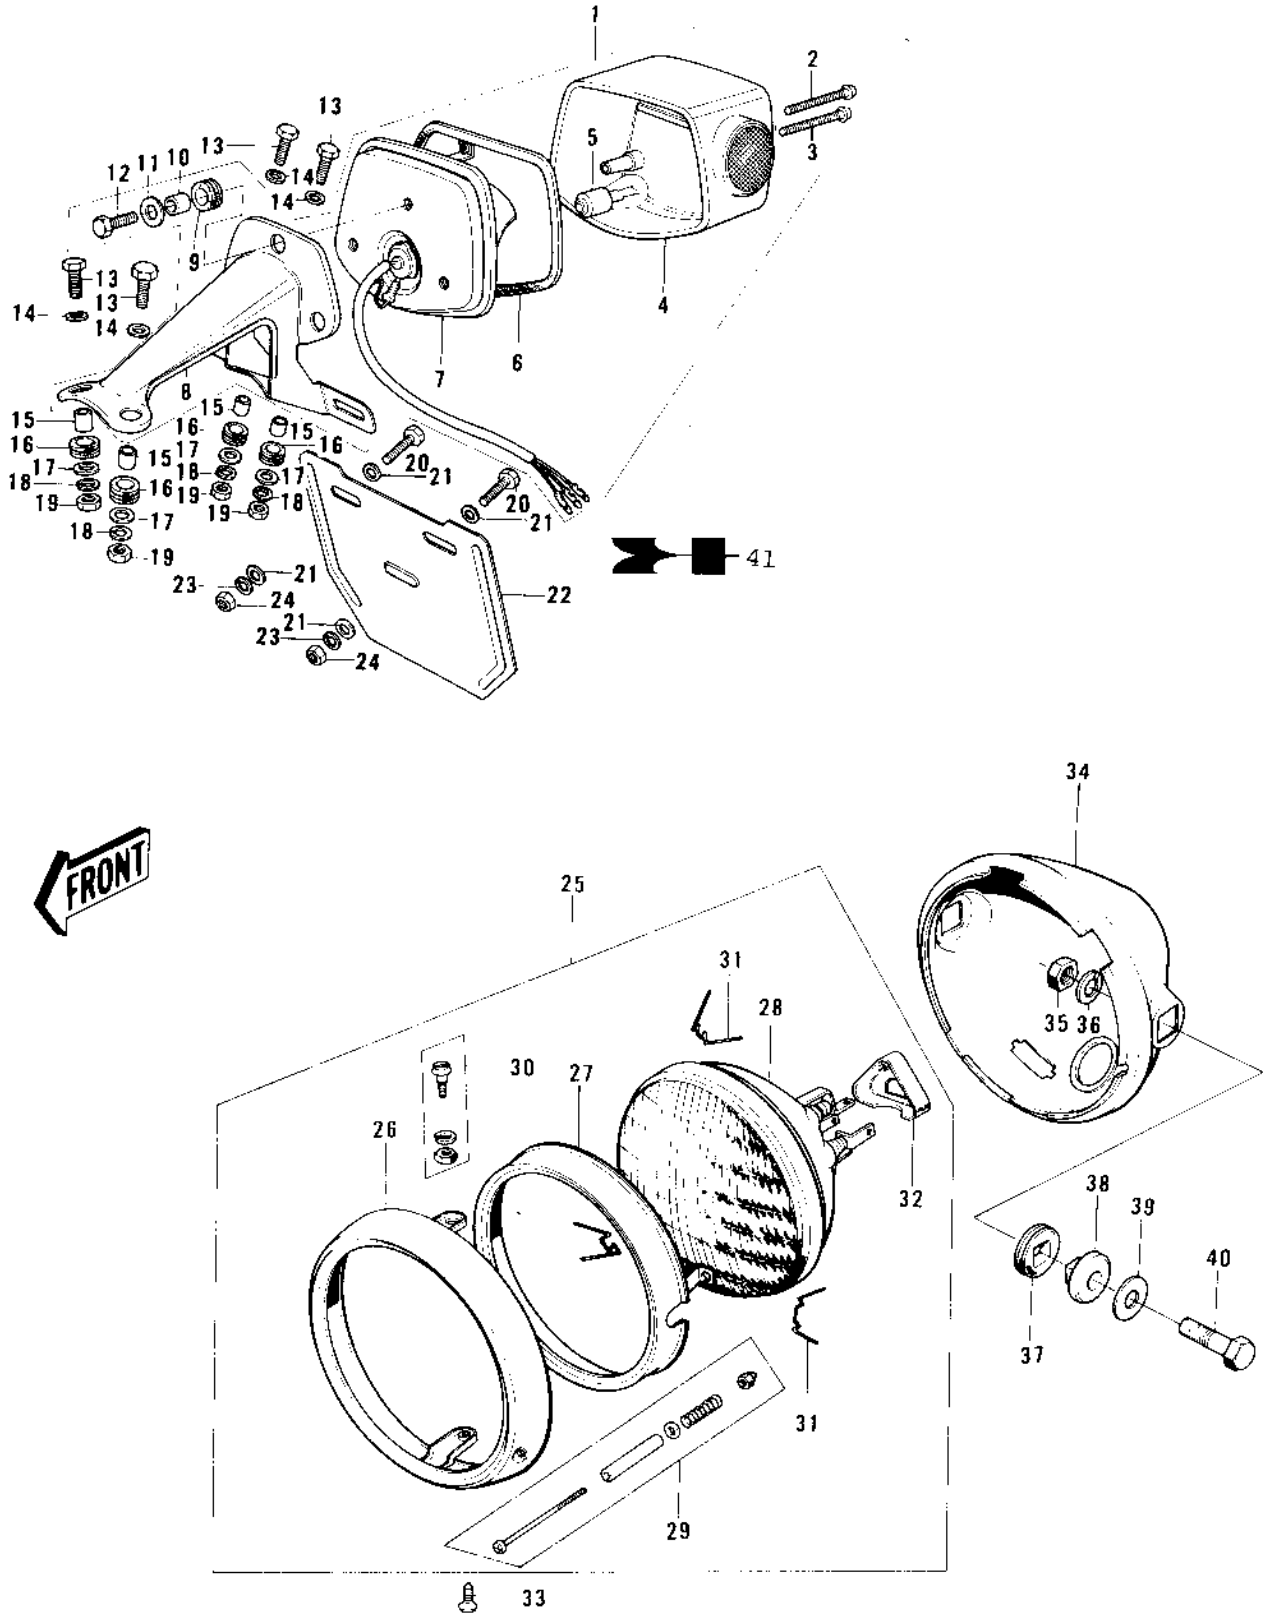

1974 KS125 PARTS DIAGRAM

HEADLIGHT/TAILLIGHT ('74-'75)

1974 KS125 PARTS LIST

HEADLIGHT/TAILLIGHT ('74-'75)

ITEM NAME	PART NUMBER	QUANTITY
LAMP ASSY, TAIL, BLACK (Ref # 1)	23024-048-21	1
SCREW (Ref # 2)	220R0455	1
SCREW PAN HEAD 4X50 (Ref # 3)	220E0450	2
LENS, TAIL LAMP (Ref # 4)	23026-028	1
BULB, 60-32/3CP (Ref # 5)	92069-074	1
GASKET, TAIL LAMP LENS (Ref # 6)	23028-019	1
BODY COMP TAIL LAMP (Ref # 7)	23027-1018	1
BKT, TAIL LAMP, BLACK (Ref # 8)	23036-037-21	1
DAMPER RUBBER (Ref # 9)	92075-076	3
COLLAR, 6.8X10X8.5 (Ref # 10)	92027-129	3
WASHER 6.5X20X1.6T (Ref # 11)	92022-125	3
UNAVAILABLE IN PRICE BOOK (Ref # 12)	110B620	3
BOLT-UPSET (Ref # 13)	112G0630	4
WASHER 6.5X22X1.6T (Ref # 14)	92022-237	4
COLLAR 6.8X10X10.5 (Ref # 15)	92027-120	4
DAMPER RUBBER, RR FENR (Ref # 16)	92075-209	4
WASHER 6.5X20X1.6T (Ref # 17)	92022-125	4
WASHER SPRING 6MM (Ref # 18)	461F0600	4
NUT 6MM (Ref # 19)	311B0600	4
BOLT-UPSET, 6X20 (Ref # 20)	112G0620	2
WASHER PLAIN 6MM (Ref # 21)	410B0600	1
BRACKET, LICENSE PLATE (Ref # 22)	11034-1117	1
WASHER SPRING 6MM (Ref # 23)	461F0600	2
NUT 6MM (Ref # 24)	311B0600	2
LAMP UNIT, HEAD (Ref # 25)	23003-021	1
RIM, HEAD LAMP (Ref # 26)	23006-042	1
RETAINER, SEALED BEAM (Ref # 27)	23072-002	1
SEALED BEAM UNIT (Ref # 28)	23007-055	1
SCREW ASSY, FOCUS AJST (Ref # 29)	23013-5001	1

1974 KS125 PARTS LIST

HEADLIGHT/TAILLIGHT ('74-'75)

ITEM NAME	PART NUMBER	QUANTITY
SCREW SET,LENS UNIT (Ref # 30)	23013-007	1
CLAMP,HEAD LAMP LENS (Ref # 31)	23009-015	3
COVER,HD LAMP SOCKET (Ref # 32)	23081-001	3
SCREW,PAN HEAD,5X14 (Ref # 33)	23019-025	1
BODY,HEAD LAMP,BLACK (Ref # 34)	23005-044-21	1
NUT,10MM (Ref # 35)	314B1000	2
WASHER SPRING 10MM (Ref # 36)	461F1000	2
DAMPER RUBBER (Ref # 37)	23066-011	2
COLLAR (Ref # 38)	23052-005	2
WASHER-PLAIN,10MM (Ref # 39)	411D1000	2
BOLT,HEX HEAD,10X30 (Ref # 40)	92007-041	2
EMBLEM,LICNSE PLT BKT (Ref # 41)	56018-176	1