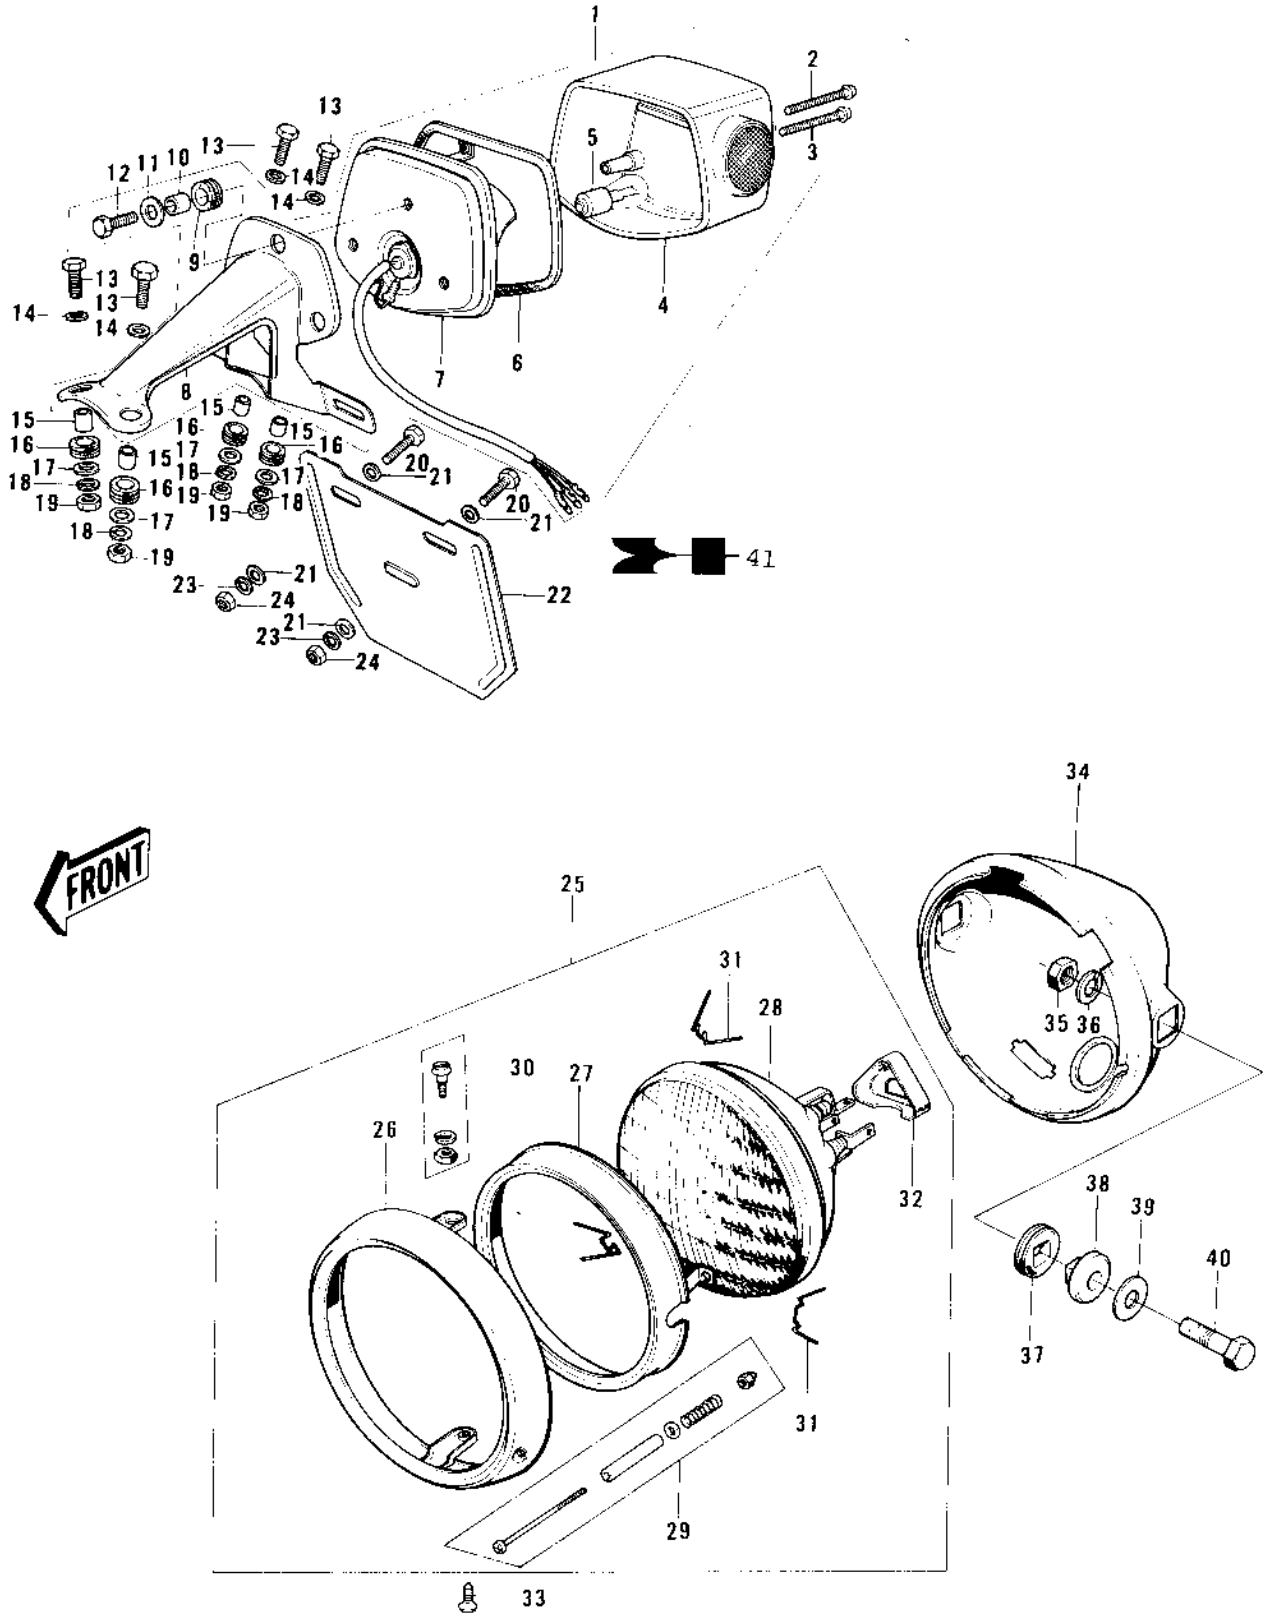

1975 KS125-A PARTS DIAGRAM

HEADLIGHT/TAILLIGHT ('74-'75)

1975 KS125-A PARTS LIST

HEADLIGHT/TAILLIGHT ('74-'75)

ITEM NAME	PART NUMBER	QUANTITY
LAMP ASSY, TAIL, BLACK (Ref # 1)	23024-048-21	1
SCREW (Ref # 2)	220R0455	1
SCREW PAN HEAD 4X50 (Ref # 3)	220E0450	2
LENS, TAIL LAMP (Ref # 4)	23026-028	1
BULB, 60-32/3CP (Ref # 5)	92069-074	1
GASKET, TAIL LAMP LENS (Ref # 6)	23028-019	1
BODY COMP TAIL LAMP (Ref # 7)	23027-1018	1
BKT, TAIL LAMP, BLACK (Ref # 8)	23036-037-21	1
DAMPER RUBBER (Ref # 9)	92075-076	3
COLLAR, 6.8X10X8.5 (Ref # 10)	92027-129	3
WASHER 6.5X20X1.6T (Ref # 11)	92022-125	3
UNAVAILABLE IN PRICE BOOK (Ref # 12)	110B620	3
BOLT-UPSET (Ref # 13)	112G0630	4
WASHER 6.5X22X1.6T (Ref # 14)	92022-237	4
COLLAR 6.8X10X10.5 (Ref # 15)	92027-120	4
DAMPER RUBBER, RR FENR (Ref # 16)	92075-209	4
WASHER 6.5X20X1.6T (Ref # 17)	92022-125	4
WASHER SPRING 6MM (Ref # 18)	461F0600	4
NUT 6MM (Ref # 19)	311B0600	4
BOLT-UPSET, 6X20 (Ref # 20)	112G0620	2
WASHER PLAIN 6MM (Ref # 21)	410B0600	1
BRACKET, LICENSE PLATE (Ref # 22)	11034-1117	1
WASHER SPRING 6MM (Ref # 23)	461F0600	2
NUT 6MM (Ref # 24)	311B0600	2
LAMP UNIT, HEAD (Ref # 25)	23003-021	1
RIM, HEAD LAMP (Ref # 26)	23006-042	1
RETAINER, SEALED BEAM (Ref # 27)	23072-002	1
SEALED BEAM UNIT (Ref # 28)	23007-055	1
SCREW ASSY, FOCUS AJST (Ref # 29)	23013-5001	1

1975 KS125-A PARTS LIST

HEADLIGHT/TAILLIGHT ('74-'75)

ITEM NAME	PART NUMBER	QUANTITY
SCREW SET,LENS UNIT (Ref # 30)	23013-007	1
CLAMP,HEAD LAMP LENS (Ref # 31)	23009-015	3
COVER,HD LAMP SOCKET (Ref # 32)	23081-001	3
SCREW,PAN HEAD,5X14 (Ref # 33)	23019-025	1
BODY,HEAD LAMP,BLACK (Ref # 34)	23005-044-21	1
NUT,10MM (Ref # 35)	314B1000	2
WASHER SPRING 10MM (Ref # 36)	461F1000	2
DAMPER RUBBER (Ref # 37)	23066-011	2
COLLAR (Ref # 38)	23052-005	2
WASHER-PLAIN,10MM (Ref # 39)	411D1000	2
BOLT,HEX HEAD,10X30 (Ref # 40)	92007-041	2
EMBLEM,LICNSE PLT BKT (Ref # 41)	56018-176	1