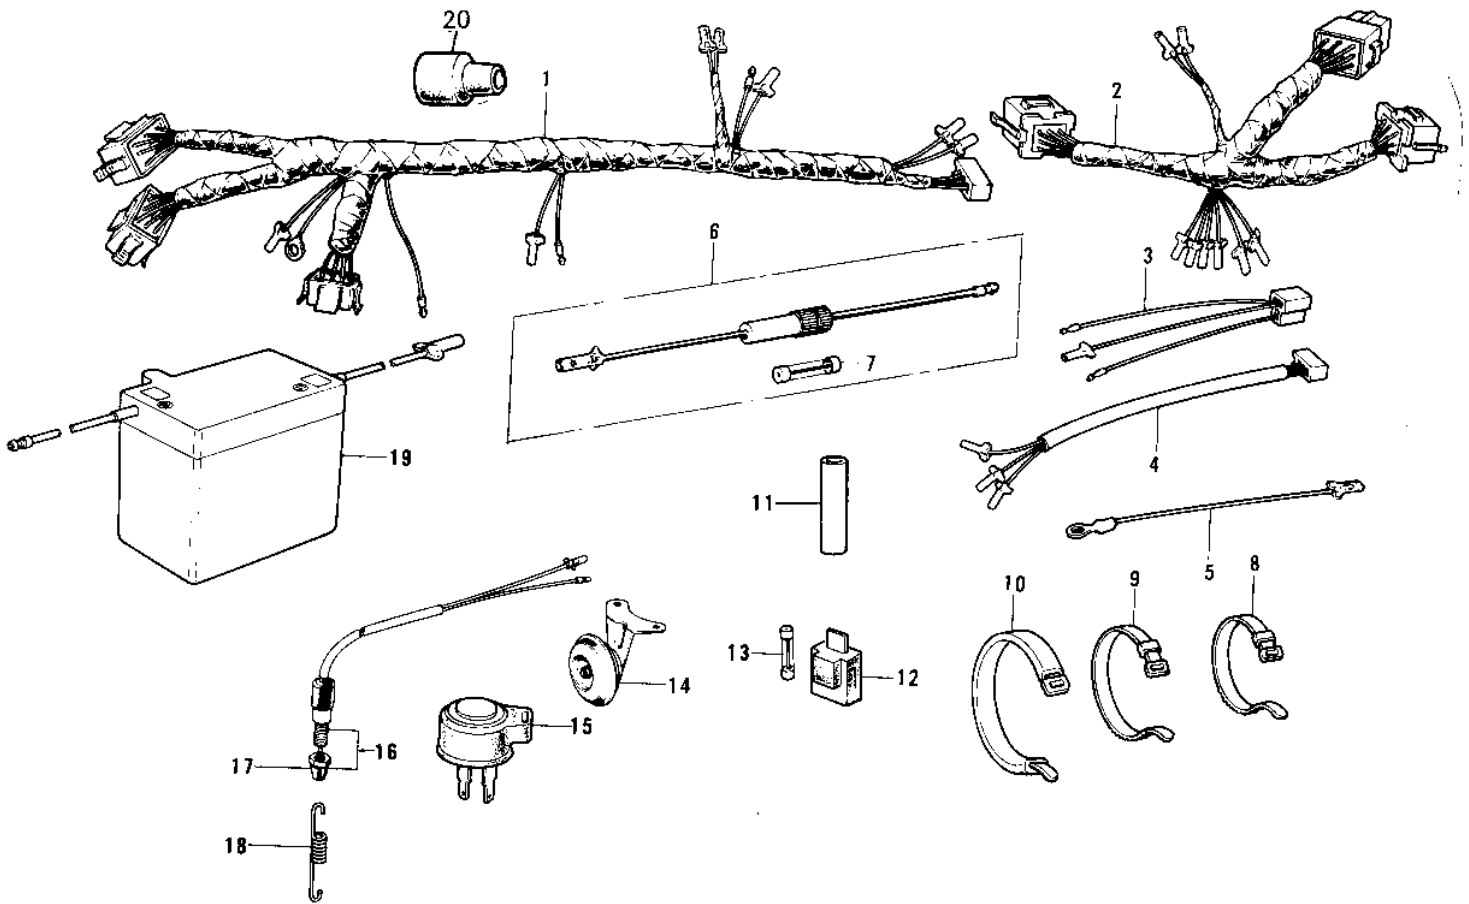

# 1974 KS125 PARTS DIAGRAM

CHASSIS ELECTRICAL EQUIPMENT ('74-'75)

# 1974 KS125 PARTS LIST

## CHASSIS ELECTRICAL EQUIPMENT ('74-'75)

ITEM NAME	PART NUMBER	QUANTITY
WIRING HARNESS,MAIN (Ref # 1)	26001-108	1
WIRING HARNESS,HDLMP (Ref # 2)	26002-045	1
WIRE,RECTIFIER LEAD (Ref # 3)	26011-072	1
WIRING HARNESS,TL LMP (Ref # 4)	26002-046	1
WIRE,LEAD (Ref # 5)	26011-093	1
FUSE ASSY (Ref # 6)	26004-025	1
FUSE 15A (Ref # 7)	26006-007	1
BAND,SHORT (Ref # 8)	92072-030	5
BAND,MIDDLE (Ref # 9)	92072-031	2
BAND,WIRING HARNESS (Ref # 10)	92072-068	1
DAMPER RUBBER,HARNESS (Ref # 11)	92075-250	1
HOLDER-SPARE FUSE (Ref # 12)	26016-004	1
FUSE 15A (Ref # 13)	26006-007	2
HORN (Ref # 14)	27003-044	1
RELAY-TURN SIGNAL (Ref # 15)	27002-013	1
SWITCH,BRAKE LAMP (Ref # 16)	27010-021	1
NUT,BRAKE LAMP SWITCH (Ref # 17)	27037-001	1
SPRING BRAKE LAMP SW (Ref # 18)	27011-006	1
YUA BAT 6N6-1D-2 (Ref # 19)	K26012-034	1
COVER,WIRING HARNESS (Ref # 20)	26009-008	1