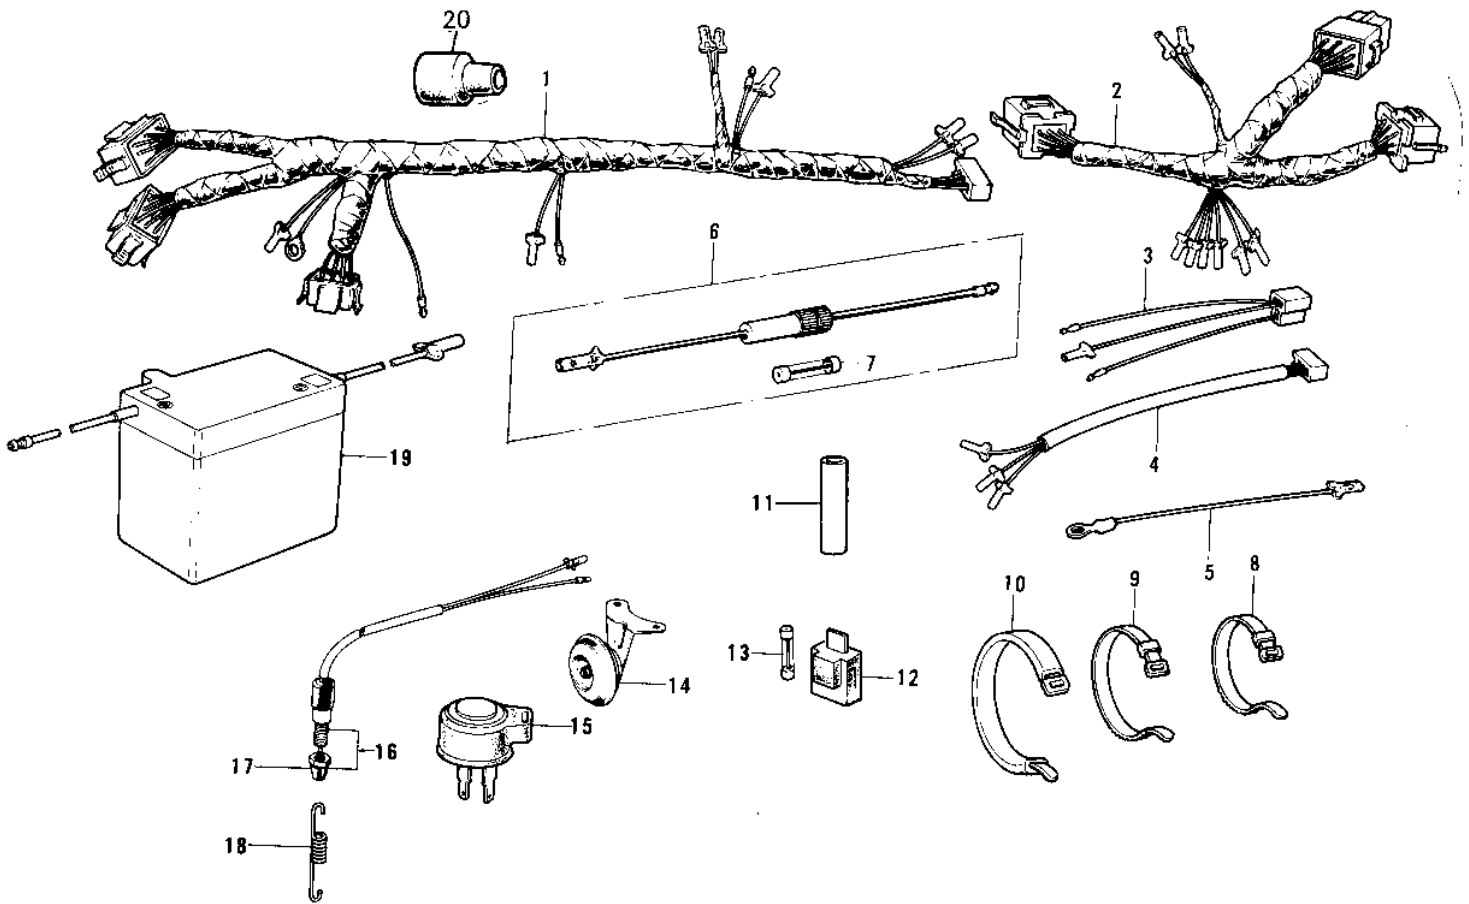

1975 KS125-A PARTS DIAGRAM

CHASSIS ELECTRICAL EQUIPMENT ('74-'75)

1975 KS125-A PARTS LIST

CHASSIS ELECTRICAL EQUIPMENT ('74-'75)

ITEM NAME	PART NUMBER	QUANTITY
WIRING HARNESS,MAIN (Ref # 1)	26001-108	1
WIRING HARNESS,HDLMP (Ref # 2)	26002-045	1
WIRE,RECTIFIER LEAD (Ref # 3)	26011-072	1
WIRING HARNESS,TL LMP (Ref # 4)	26002-046	1
WIRE,LEAD (Ref # 5)	26011-093	1
FUSE ASSY (Ref # 6)	26004-025	1
FUSE 15A (Ref # 7)	26006-007	1
BAND,SHORT (Ref # 8)	92072-030	5
BAND,MIDDLE (Ref # 9)	92072-031	2
BAND,WIRING HARNESS (Ref # 10)	92072-068	1
DAMPER RUBBER,HARNESS (Ref # 11)	92075-250	1
HOLDER-SPARE FUSE (Ref # 12)	26016-004	1
FUSE 15A (Ref # 13)	26006-007	2
HORN (Ref # 14)	27003-044	1
RELAY-TURN SIGNAL (Ref # 15)	27002-013	1
SWITCH,BRAKE LAMP (Ref # 16)	27010-021	1
NUT,BRAKE LAMP SWITCH (Ref # 17)	27037-001	1
SPRING BRAKE LAMP SW (Ref # 18)	27011-006	1
YUA BAT 6N6-1D-2 (Ref # 19)	K26012-034	1
COVER,WIRING HARNESS (Ref # 20)	26009-008	1