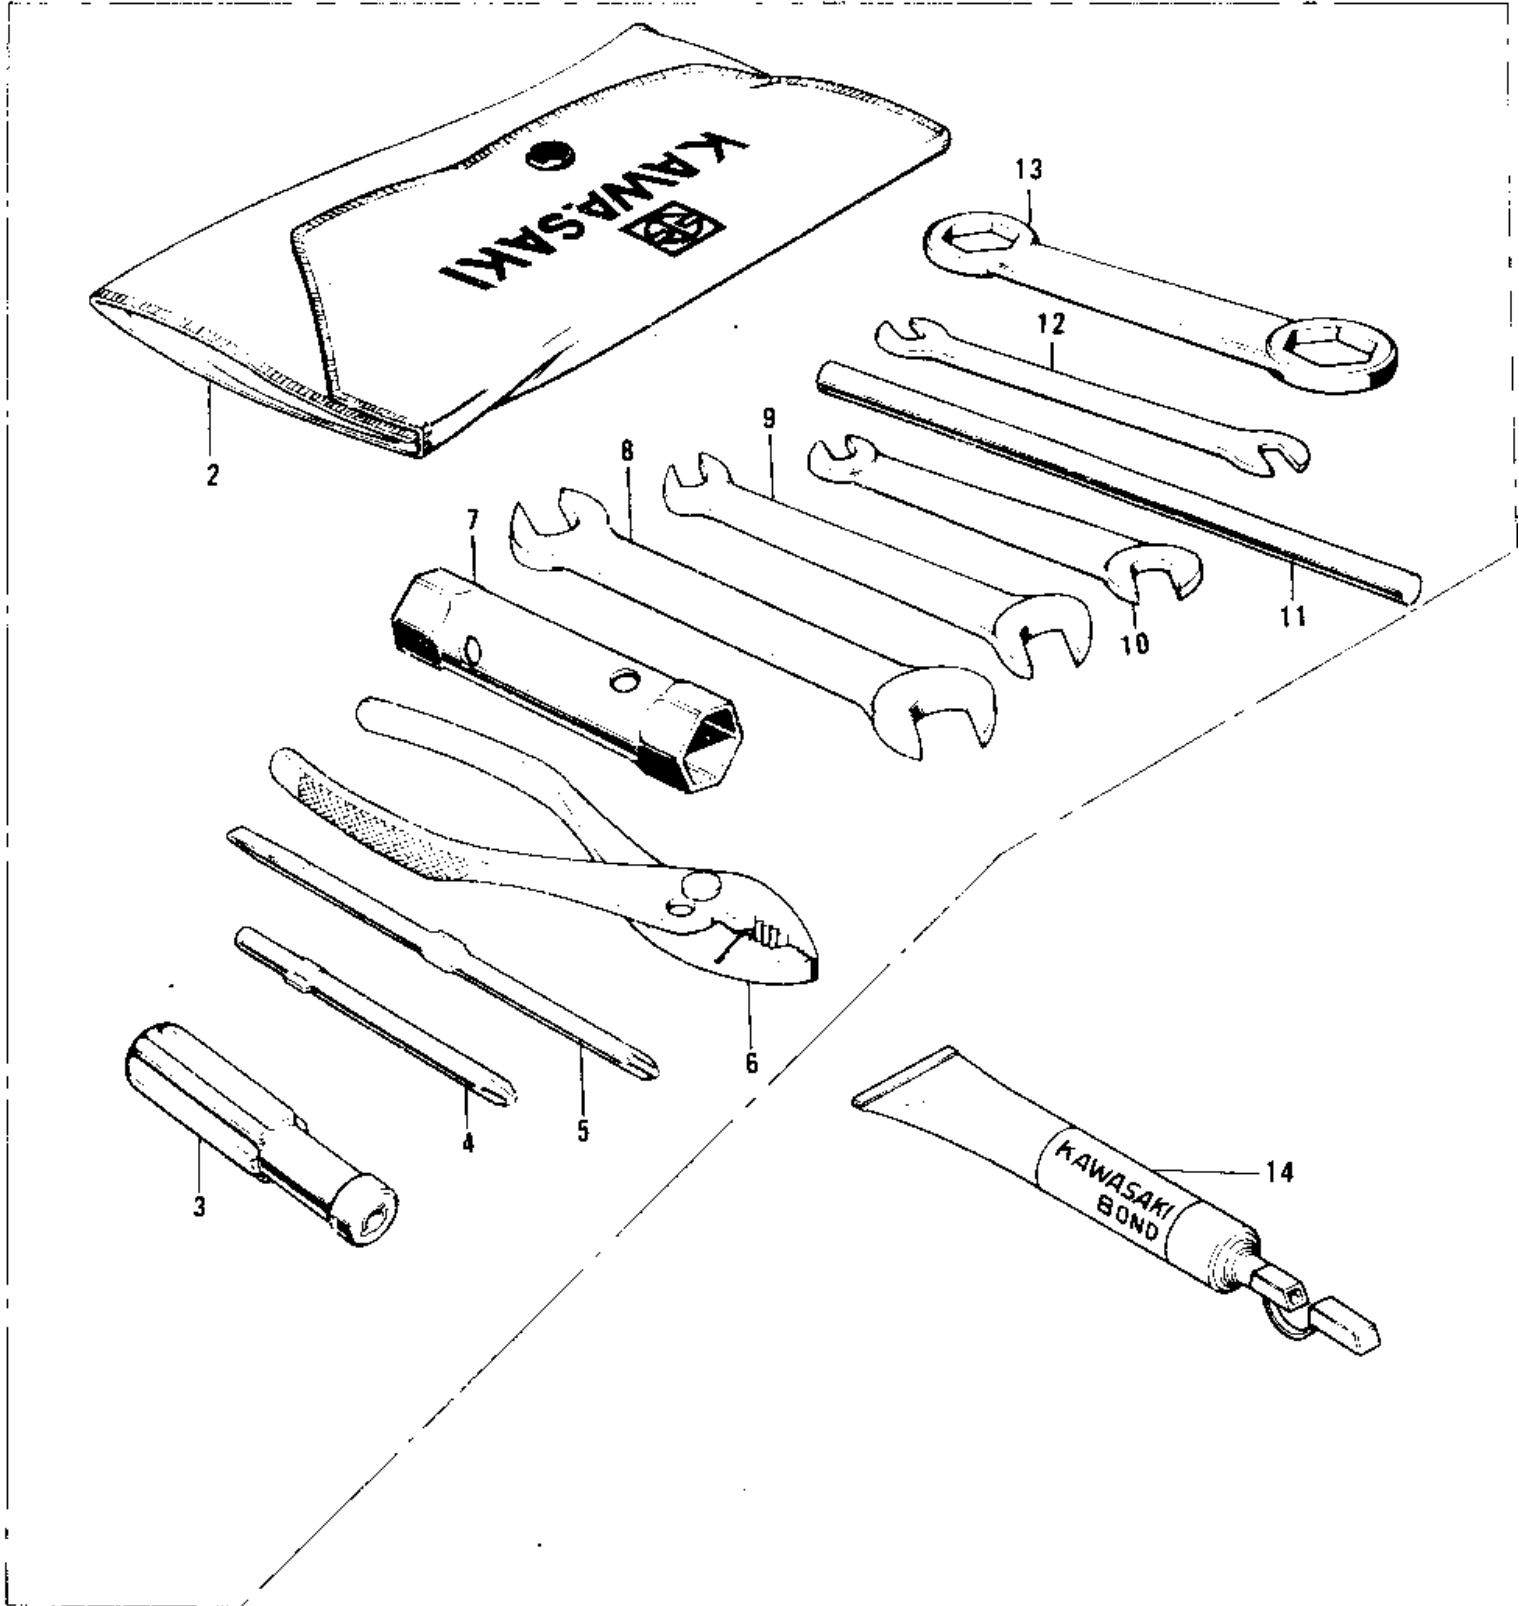

# 1974 KS125 PARTS DIAGRAM

OWNER TOOLS ('74-'75)

## 1974 KS125 PARTS LIST

### OWNER TOOLS ('74-'75)

ITEM NAME	PART NUMBER	QUANTITY
56007-048 (Canada) (Ref # 1)	56007-041	1
BAG,TOOL (Ref # 2)	56008-008	1
92106-1001 (Canada) (Ref # 3)	92106-002	1
SCREW DRIVER #3 PHLIP (Ref # 4)	92107-005	1
TOOL-DRIVER (Ref # 5)	92107-1052	1
92112-003 (Canada) (Ref # 6)	92112-005	1
WRENCH,BOX,17X21 (Ref # 7)	92110-012	1
TOOL-WRENCH,OPEN END, (Ref # 8)	92110-1153	1
WRENCH,OPEN END,12X13 (Ref # 9)	92126-002	1
WRENCH,OPEN,8X10 (Ref # 10)	92126-001	1
BAR,SPARK PLUG WRENCH (Ref # 11)	92111-005	1
TIGHTENER,SPOKE (Ref # 12)	92108-011	1
92110-1022 (Canada) (Ref # 13)	92108-009	1
LIQUID GASKET (Ref # 14)	92104-002	10