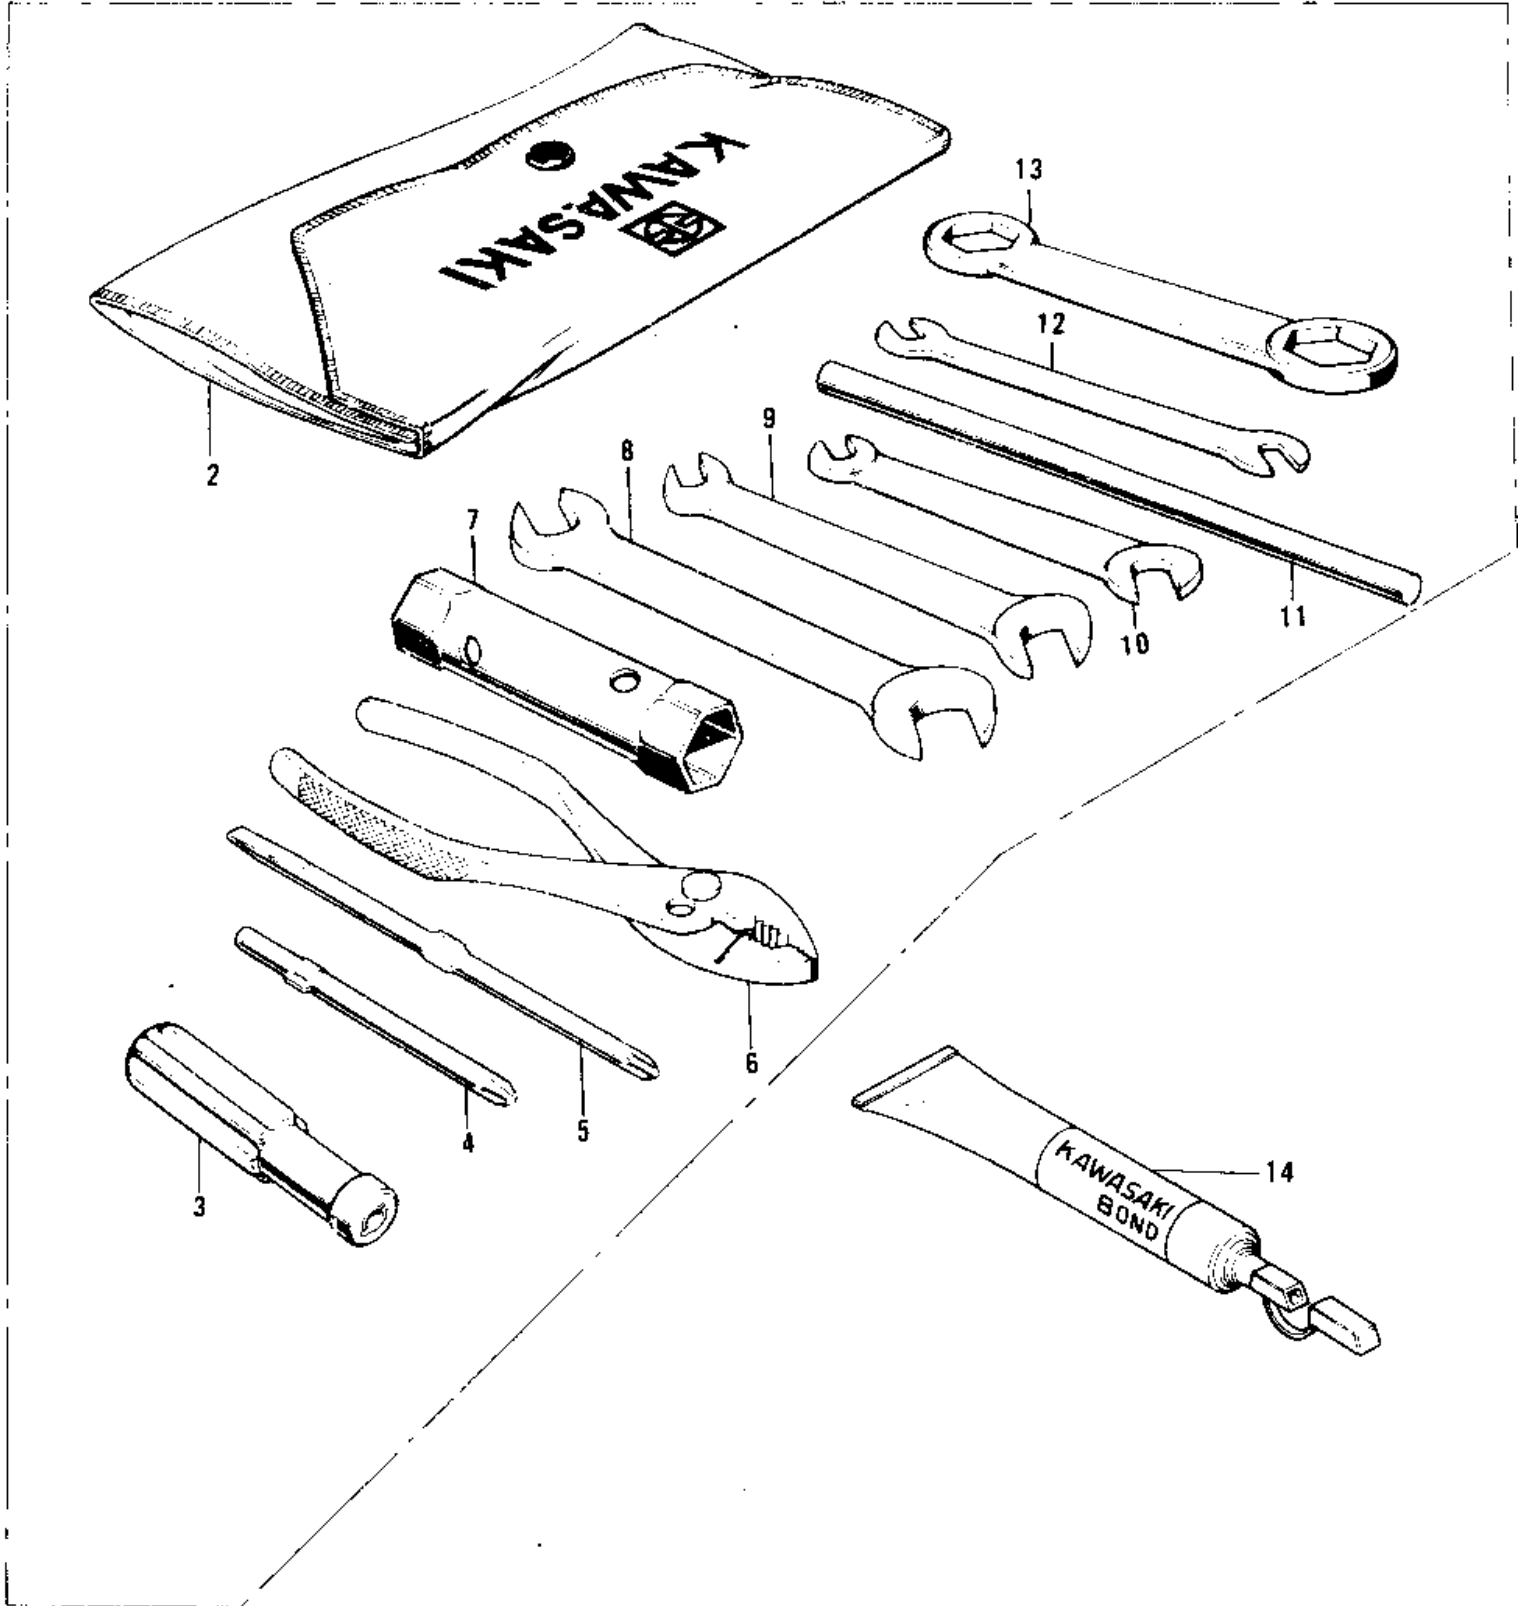

1975 KS125-A PARTS DIAGRAM

OWNER TOOLS ('74-'75)

1975 KS125-A PARTS LIST

OWNER TOOLS ('74-'75)

ITEM NAME	PART NUMBER	QUANTITY
56007-048 (Canada) (Ref # 1)	56007-041	1
BAG,TOOL (Ref # 2)	56008-008	1
92106-1001 (Canada) (Ref # 3)	92106-002	1
SCREW DRIVER #3 PHILIP (Ref # 4)	92107-005	1
TOOL-DRIVER (Ref # 5)	92107-1052	1
92112-003 (Canada) (Ref # 6)	92112-005	1
WRENCH,BOX,17X21 (Ref # 7)	92110-012	1
TOOL-WRENCH,OPEN END, (Ref # 8)	92110-1153	1
WRENCH,OPEN END,12X13 (Ref # 9)	92126-002	1
WRENCH,OPEN,8X10 (Ref # 10)	92126-001	1
BAR,SPARK PLUG WRENCH (Ref # 11)	92111-005	1
TIGHTENER,SPOKE (Ref # 12)	92108-011	1
92110-1022 (Canada) (Ref # 13)	92108-009	1
LIQUID GASKET (Ref # 14)	92104-002	10