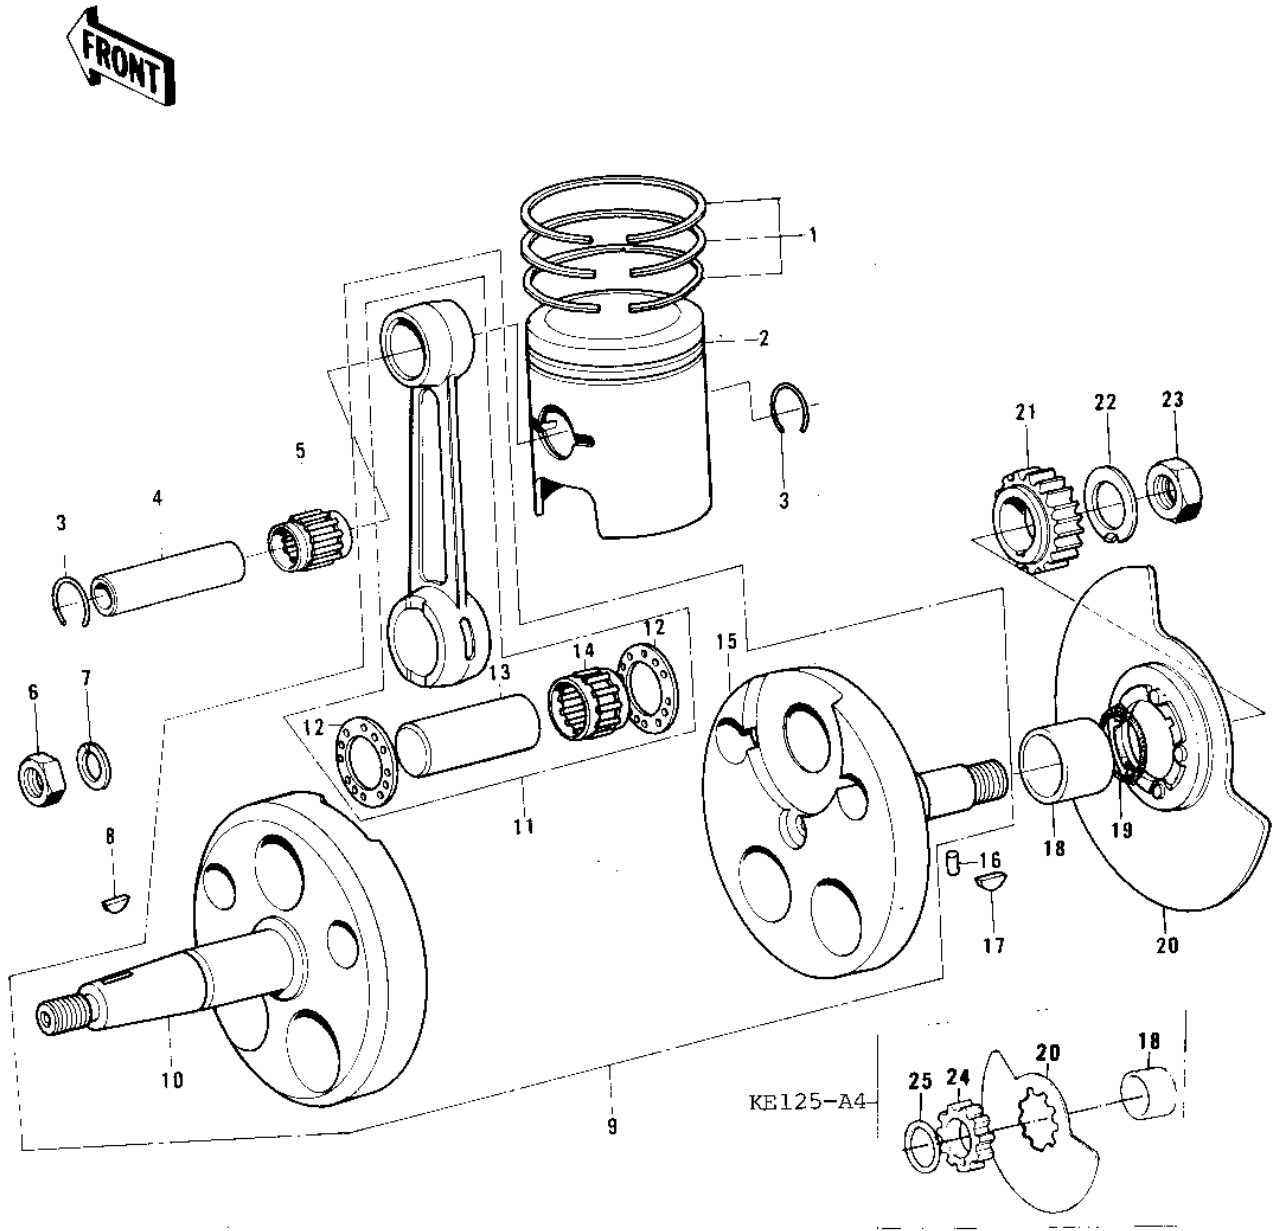

1976 KE125 PARTS DIAGRAM

CRANKSHAFT/PISTON/ROTARY VALVE ('76-'79)

—
R
—

1976 KE125 PARTS LIST

CRANKSHAFT/PISTON/ROTARY VALVE ('76-'79)

ITEM NAME	PART NUMBER	QUANTITY
RING SET,STD (Ref # 1)	13008-050	1
RING-SET,PISTON,S.T.D (Ref # 1)	13008-5010	1
RING SET,0.020" O.S (Ref # 1)	13025-054	1
RING SET,0.040" O.S (Ref # 1)	13024-055	1
PISTON,STD (Ref # 2)	13001-072	1
PISTON,ENGINE,S.T.D. (Ref # 2)	13001-1006	1
PISTON,0.020" O.S (Ref # 2)	13029-068	1
PISTON,0.040" O.S (Ref # 2)	13027-062	1
CIRCLIP PISTON PIN (Ref # 3)	92036-003	2
PIN-PISTON (Ref # 4)	13002-1002	1
PIN-PISTON (Ref # 4)	13002-1002	1
BRG,N,UR14/20AP-1 (Ref # 5)	13033-035	1
BRG,N,UR14/20AP-1 (Ref # 5)	13033-035	1
BRG,N,UR14/20AP-1 (Ref # 5)	13033-035	1
NUT,10MM (Ref # 6)	314B1000	1
NUT,10MM (Ref # 6)	314B1000	1
WASHER SPRING 10MM (Ref # 7)	461F1000	1
WOODRUFF KEY (Ref # 8)	510A3200	1
CRANK AND CONROD ASSY (Ref # 9)	13031-1003	1
CRANKSHAFT,L.H (Ref # 10)	13037-059	1
CONNECTING ROD SET (Ref # 11)	13044-5003	1
WASHER SIDE (Ref # 12)	92025-005	2
CRANK PIN (Ref # 13)	13035-033	1
BRG,NEEDLE,KT202715EG (Ref # 14)	13034-1001	1
CRANKSHAFT,R.H. (Ref # 15)	13037-1084	1
PIN DOWEL 4X10 (Ref # 16)	610A0410	1
WOODRUFF KEY PRY PINI (Ref # 17)	92038-003	1
COLLAR,R.H CRANKSHAFT (Ref # 18)	92027-220	1
COLLAR,ENG SPROCKET (Ref # 18)	92027-1077	1

1976 KE125 PARTS LIST

CRANKSHAFT/PISTON/ROTARY VALVE ('76-'79)

ITEM NAME	PART NUMBER	QUANTITY
"O" RING,16MM (Ref # 19)	670B2016	1
VALVE,ROTARY DISC (Ref # 20)	12001-025	1
VALVE,ROTARY DISC (Ref # 20)	12002-029	1
GEAR,PRIMARY 22T (Ref # 21)	13097-1040	1
WASHER LOCK 12MM (Ref # 22)	92024-003	1
NUT 12MM (Ref # 23)	92015-006	1
COLLAR,ROTARY VALVE (Ref # 24)	92027-1245	1
COLLAR,ROTRY DSC VALV (Ref # 24)	92027-1170	1
WASHER,BALANCER (Ref # 25)	92026-131	1