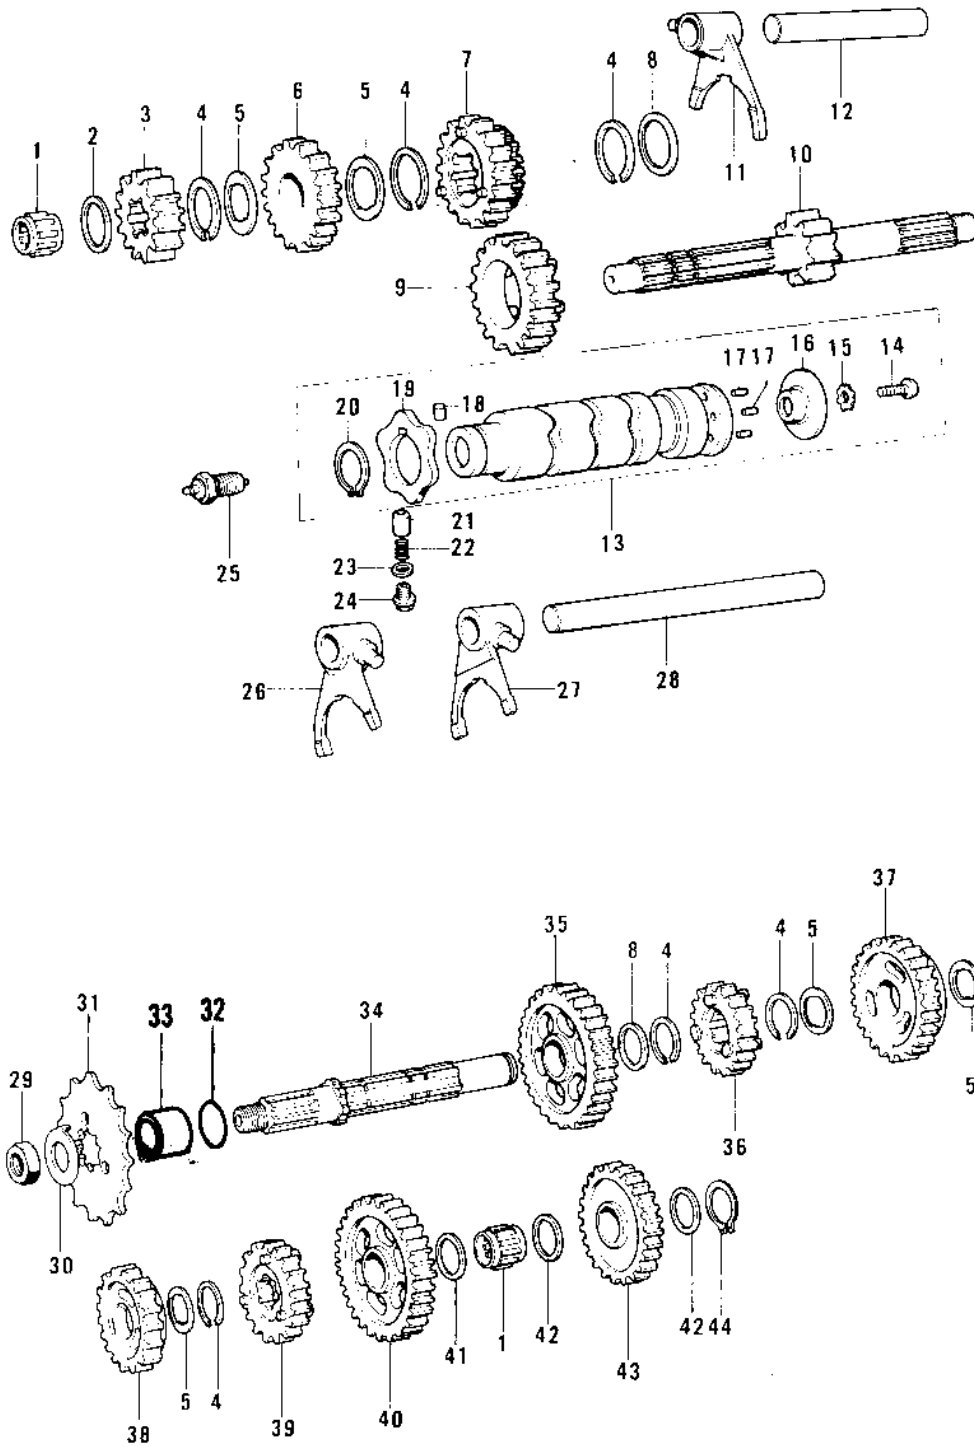

1976 KE125 PARTS DIAGRAM

TRANSMISSION/CHANGE DRUM ('76-'79)

Re

1976 KE125 PARTS LIST

TRANSMISSION/CHANGE DRUM ('76-'79)

ITEM NAME	PART NUMBER	QUANTITY
BRG,N,7E-HK1412 (Ref # 1)	92046-037	2
WASHER,PLAIN (Ref # 2)	92022-272	1
2ND GEAR,DRIVE SHAFT (Ref # 3)	13130-036	1
CIRCLIP (Ref # 4)	92033-028	6
WASHER,LOCK (Ref # 5)	92024-055	5
TOP GEAR,DRIVE SHAFT (Ref # 6)	13129-1019	1
TOP GEAR,DRIVE,SHAFT (Ref # 6)	13129-1021	1
TOP GEAR,DRIVE,SHAFT (Ref # 6)	13129-1021	1
3RD/4TH GEAR,DRIVE SF (Ref # 7)	13129-1008	1
3RD&4TH GEAR,DRIVE SF (Ref # 7)	13129-1010	1
3RD&4TH GEAR,DRIVE SF (Ref # 7)	13129-1010	1
WASHER,PLAIN (Ref # 8)	92022-271	2
5TH GEAR,DRIVE SHAFT (Ref # 9)	13129-1016	1
5TH GEAR,DRIVE SHAFT (Ref # 9)	13129-1018	1
5TH GEAR,DRIVE SHAFT (Ref # 9)	13129-1018	1
SHAFT,DRIVE (Ref # 10)	13127-045	1
FORK,SELECTOR,5TH&TOP (Ref # 11)	13140-060	1
RODSHIFT,SHORT (Ref # 12)	13209-014	1
DRUM ASSY,GEAR SHIFT (Ref # 13)	13239-018	1
DRUM ASSY,GEAR SHIFT (Ref # 13)	13239-018	1
SCREW PAN HEAD 6X14 (Ref # 14)	220B0614	1
WASHER LOCK 6MM (Ref # 15)	464H0600	1
PLTE,SHIFT DRUM PIN (Ref # 16)	13142-017	1
PLTE,SHIFT DRUM PIN (Ref # 16)	13142-017	1
PIN,GEAR CHNGE DRUM (Ref # 17)	92042-030	6
PIN-DOWEL,4X6 (Ref # 18)	610A0406	1
CAM-CHANGE DRUM (Ref # 19)	13145-1058	1
CIRCLIP,30MM (Ref # 20)	480J3000	1
PIN-NEUTRAL POSITION (Ref # 21)	92043-076	1