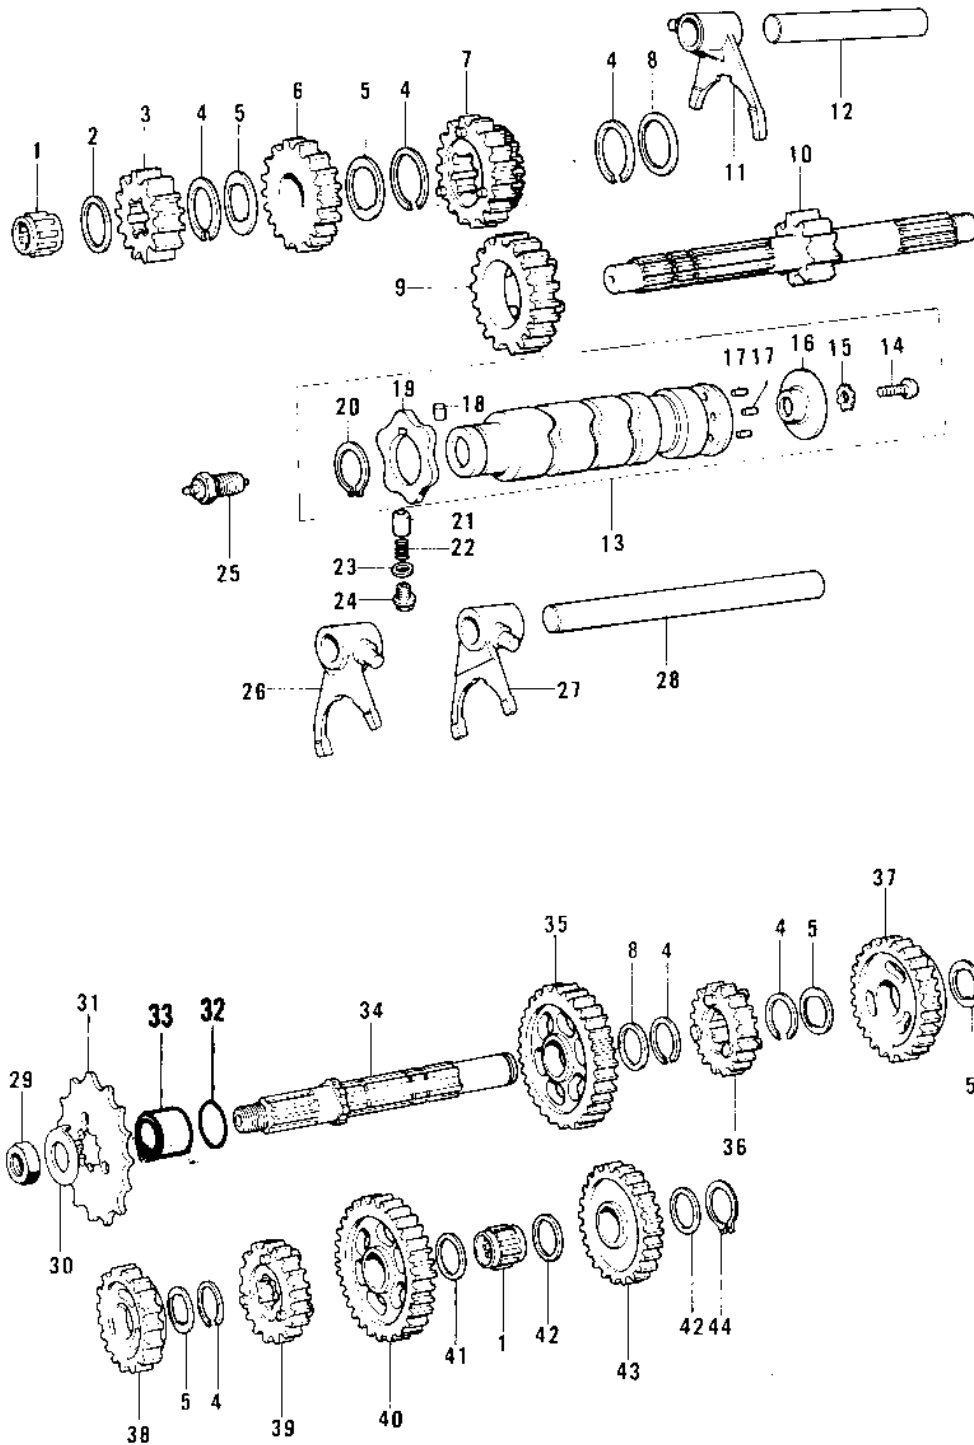

1977 KE125 PARTS DIAGRAM

TRANSMISSION/CHANGE DRUM ('76-'79)

Re

1977 KE125 PARTS LIST

TRANSMISSION/CHANGE DRUM ('76-'79)

ITEM NAME	PART NUMBER	QUANTITY
BRG,N,7E-HK1412 (Ref # 1)	92046-037	2
WASHER,PLAIN (Ref # 2)	92022-272	1
2ND GEAR,DRIVE SHAFT (Ref # 3)	13130-036	1
CIRCLIP (Ref # 4)	92033-028	6
WASHER,LOCK (Ref # 5)	92024-055	5
TOP GEAR,DRIVE SHAFT (Ref # 6)	13129-1019	1
TOP GEAR,DRIVE,SHAFT (Ref # 6)	13129-1021	1
TOP GEAR,DRIVE,SHAFT (Ref # 6)	13129-1021	1
3RD/4TH GEAR,DRIVE SF (Ref # 7)	13129-1008	1
3RD&4TH GEAR,DRIVE SF (Ref # 7)	13129-1010	1
3RD&4TH GEAR,DRIVE SF (Ref # 7)	13129-1010	1
WASHER,PLAIN (Ref # 8)	92022-271	2
5TH GEAR,DRIVE SHAFT (Ref # 9)	13129-1016	1
5TH GEAR,DRIVE SHAFT (Ref # 9)	13129-1018	1
5TH GEAR,DRIVE SHAFT (Ref # 9)	13129-1018	1
SHAFT,DRIVE (Ref # 10)	13127-045	1
FORK,SELECTOR,5TH&TOP (Ref # 11)	13140-060	1
RODSHIFT,SHORT (Ref # 12)	13209-014	1
DRUM ASSY,GEAR SHIFT (Ref # 13)	13239-018	1
DRUM ASSY,GEAR SHIFT (Ref # 13)	13239-018	1
SCREW PAN HEAD 6X14 (Ref # 14)	220B0614	1
WASHER LOCK 6MM (Ref # 15)	464H0600	1
PLTE,SHIFT DRUM PIN (Ref # 16)	13142-017	1
PLTE,SHIFT DRUM PIN (Ref # 16)	13142-017	1
PIN,GEAR CHNGE DRUM (Ref # 17)	92042-030	6
PIN-DOWEL,4X6 (Ref # 18)	610A0406	1
CAM-CHANGE DRUM (Ref # 19)	13145-1058	1
CIRCLIP,30MM (Ref # 20)	480J3000	1
PIN-NEUTRAL POSITION (Ref # 21)	92043-076	1