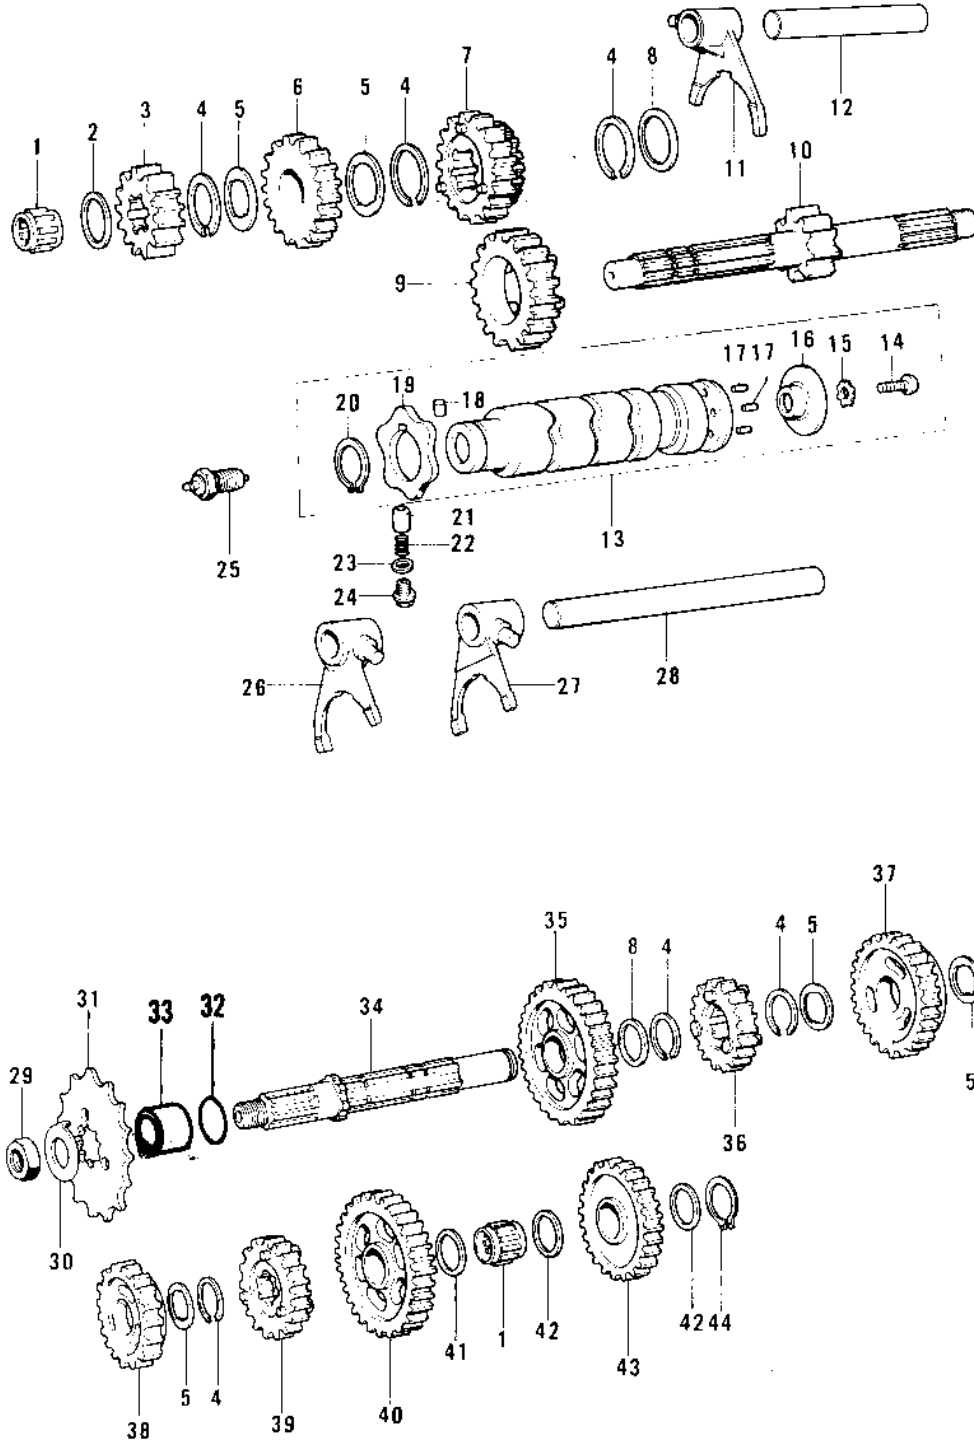

1979 KE125 PARTS DIAGRAM

TRANSMISSION/CHANGE DRUM ('76-'79)

Re

1979 KE125 PARTS LIST

TRANSMISSION/CHANGE DRUM ('76-'79)

ITEM NAME	PART NUMBER	QUANTITY
-----------	-------------	----------