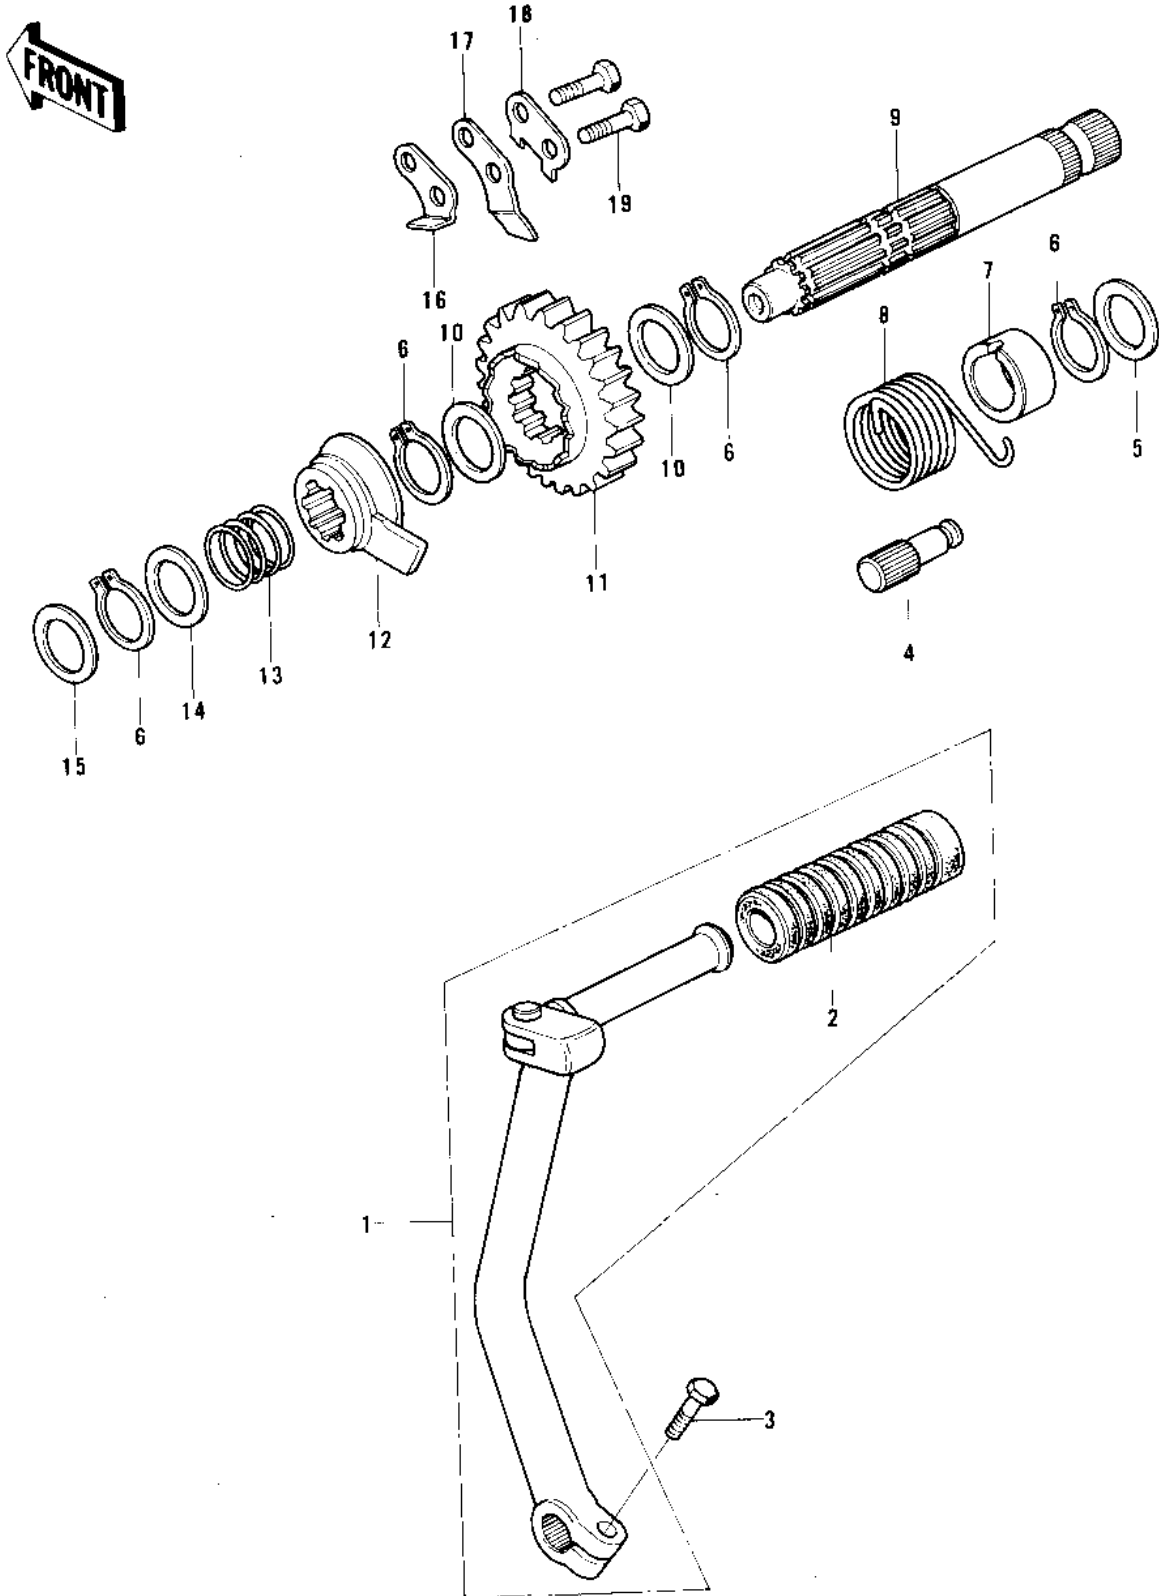

# 1976 KE125 PARTS DIAGRAM

KICKSTARTER MECHANISM (76-'79)

## 1976 KE125 PARTS LIST

### KICKSTARTER MECHANISM ('76-'79)

| ITEM NAME                       | PART NUMBER | QUANTITY |
|---------------------------------|-------------|----------|
| PEDAL,KICKSTARTER (Ref # 1)     | 13064-019   | 1        |
| RUBBER KICK PEDAL (Ref # 2)     | 13063-002   | 1        |
| BOLT-SMALL-UPSET 8X25 (Ref # 3) | 115G0825    | 1        |
| PIN (Ref # 4)                   | 92043-102   | 1        |
| WASHER,PLAIN (Ref # 5)          | 92022-268   | 1        |
| CIRCLIP 16MM (Ref # 6)          | 480J1600    | 4        |
| GUIDE,KICKSPRING (Ref # 7)      | 13070-008   | 1        |
| SPRING,KICKSTARTER (Ref # 8)    | 92082-005   | 1        |
| SHAFT,KICKSTARTER (Ref # 9)     | 13066-1012  | 1        |
| WASHER,PLAIN (Ref # 10)         | 92022-315   | 2        |
| WASHER,PLAIN (Ref # 10)         | 92022-315   | 2        |
| GEAR,KICKSTARTER (Ref # 11)     | 13068-032   | 1        |
| RATCHET,KL250-D2 (Ref # 12)     | 13078-1052  | 1        |
| SPRING,RATCHET (Ref # 13)       | 92081-122   | 1        |
| WASHER,PLAIN (Ref # 14)         | 92022-315   | 1        |
| WASHER,PLAIN (Ref # 14)         | 92022-315   | 1        |
| WASHER,PLAIN (Ref # 15)         | 92022-269   | 1        |
| STOPPER,KICKSTARTER (Ref # 16)  | 32085-1061  | 1        |
| GUIDE,KICKSTARTER (Ref # 17)    | 13206-010   | 1        |
| WASHER,LOCK (Ref # 18)          | 92024-054   | 1        |
| BOLT-UPSET (Ref # 19)           | 112G0618    | 2        |