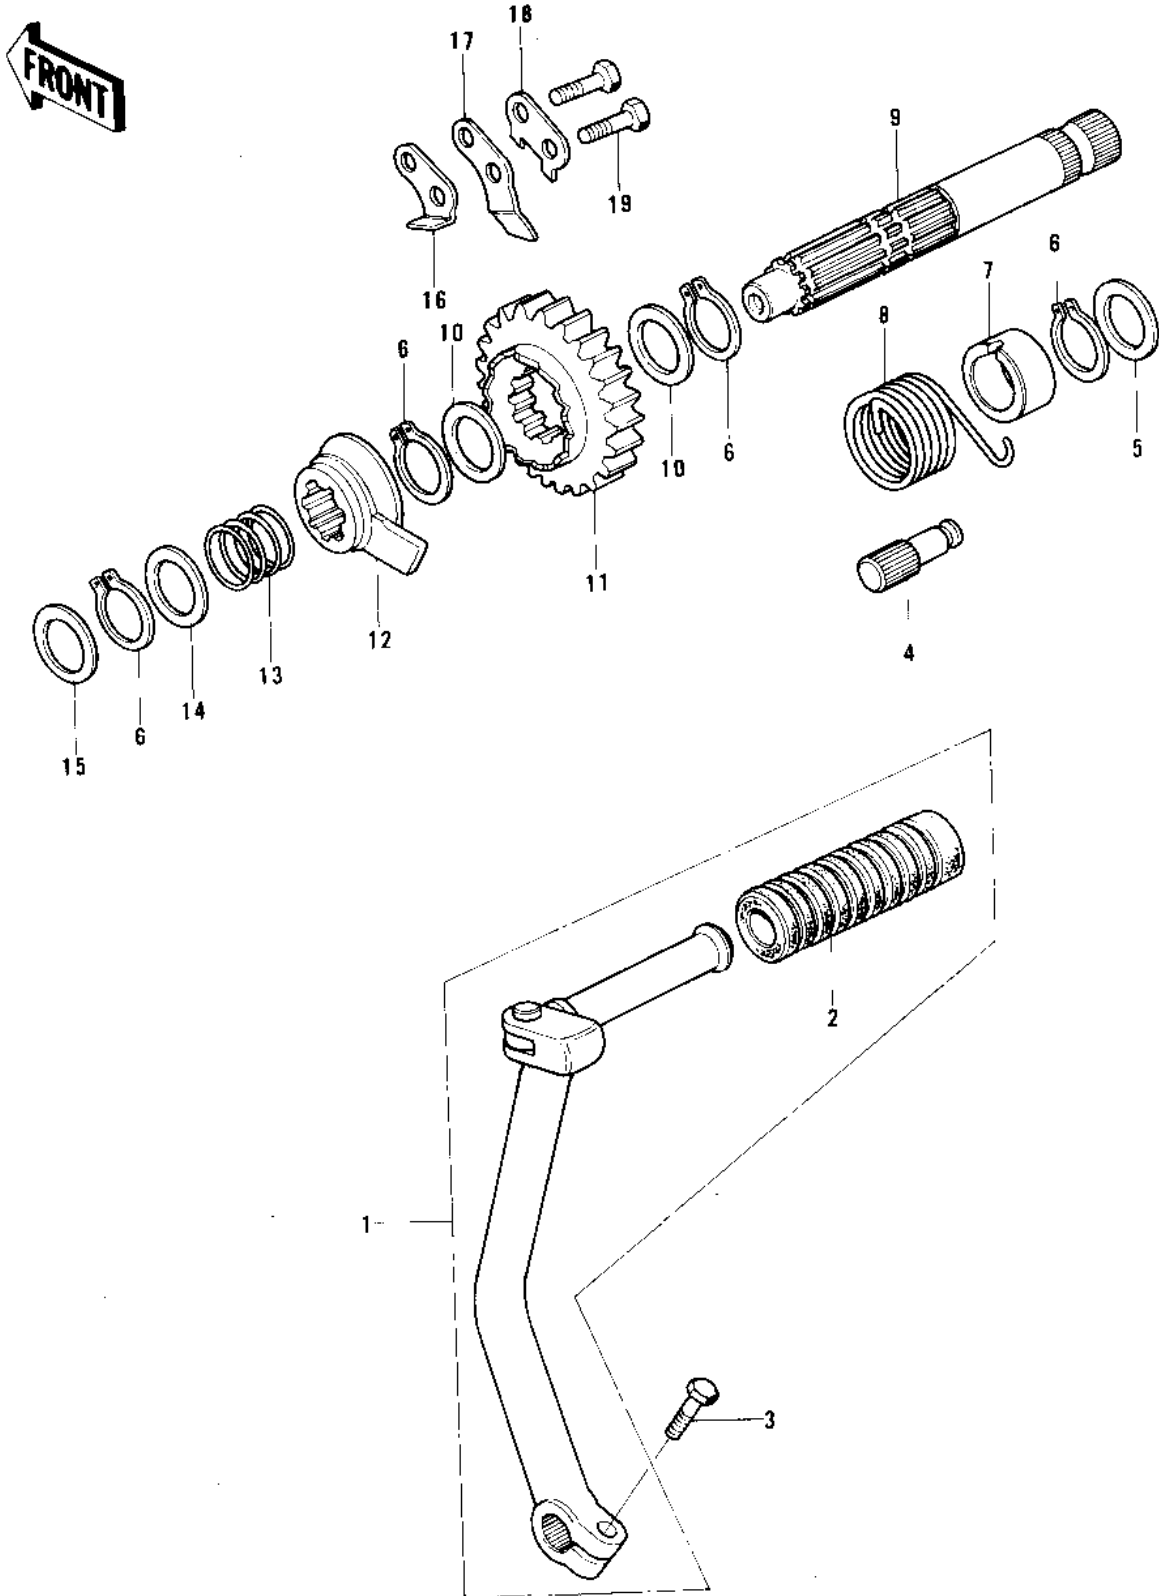

# 1976 KE125 PARTS DIAGRAM

KICKSTARTER MECHANISM (76-'79)

# 1976 KE125 PARTS LIST

## KICKSTARTER MECHANISM ('76-'79)

ITEM NAME	PART NUMBER	QUANTITY
PEDAL,KICKSTARTER (Ref # 1)	13064-019	1
RUBBER KICK PEDAL (Ref # 2)	13063-002	1
BOLT-SMALL-UPSET 8X25 (Ref # 3)	115G0825	1
PIN (Ref # 4)	92043-102	1
WASHER,PLAIN (Ref # 5)	92022-268	1
CIRCLIP 16MM (Ref # 6)	480J1600	4
GUIDE,KICKSPRING (Ref # 7)	13070-008	1
SPRING,KICKSTARTER (Ref # 8)	92082-005	1
SHAFT,KICKSTARTER (Ref # 9)	13066-1012	1
WASHER,PLAIN (Ref # 10)	92022-315	2
WASHER,PLAIN (Ref # 10)	92022-315	2
GEAR,KICKSTARTER (Ref # 11)	13068-032	1
RATCHET,KL250-D2 (Ref # 12)	13078-1052	1
SPRING,RATCHET (Ref # 13)	92081-122	1
WASHER,PLAIN (Ref # 14)	92022-315	1
WASHER,PLAIN (Ref # 14)	92022-315	1
WASHER,PLAIN (Ref # 15)	92022-269	1
STOPPER,KICKSTARTER (Ref # 16)	32085-1061	1
GUIDE,KICKSTARTER (Ref # 17)	13206-010	1
WASHER,LOCK (Ref # 18)	92024-054	1
BOLT-UPSET (Ref # 19)	112G0618	2