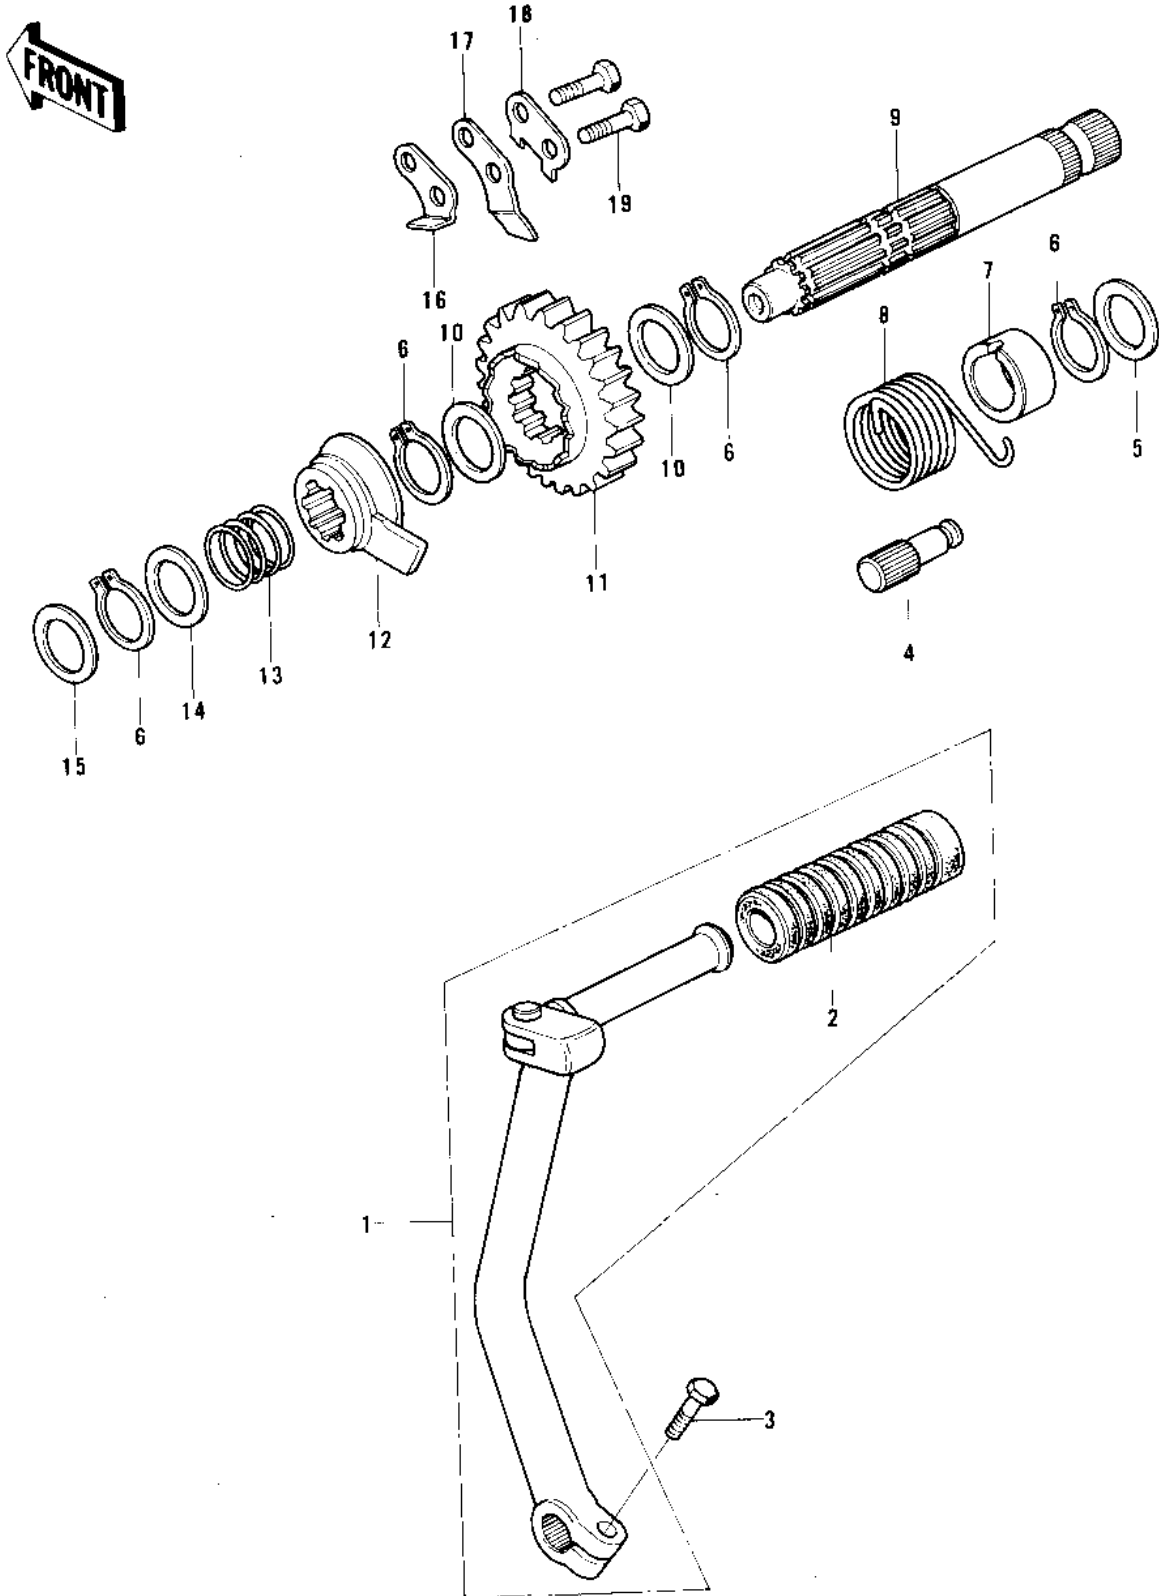

# 1979 KE125 PARTS DIAGRAM

KICKSTARTER MECHANISM (76-'79)

# 1979 KE125 PARTS LIST

## KICKSTARTER MECHANISM ('76-'79)

ITEM NAME	PART NUMBER	QUANTITY
PEDAL,KICKSTARTER (Ref # 1)	13064-019	1
RUBBER KICK PEDAL (Ref # 2)	13063-002	1
BOLT-SMALL-UPSET 8X25 (Ref # 3)	115G0825	1
PIN (Ref # 4)	92043-102	1
WASHER,PLAIN (Ref # 5)	92022-268	1
CIRCLIP 16MM (Ref # 6)	480J1600	4
GUIDE,KICKSPRING (Ref # 7)	13070-008	1
SPRING,KICKSTARTER (Ref # 8)	92082-005	1
SHAFT,KICKSTARTER (Ref # 9)	13066-1012	1
WASHER,PLAIN (Ref # 10)	92022-315	2
WASHER,PLAIN (Ref # 10)	92022-315	2
GEAR,KICKSTARTER (Ref # 11)	13068-032	1
RATCHET,KL250-D2 (Ref # 12)	13078-1052	1
SPRING,RATCHET (Ref # 13)	92081-122	1
WASHER,PLAIN (Ref # 14)	92022-315	1
WASHER,PLAIN (Ref # 14)	92022-315	1
WASHER,PLAIN (Ref # 15)	92022-269	1
STOPPER,KICKSTARTER (Ref # 16)	32085-1061	1
GUIDE,KICKSTARTER (Ref # 17)	13206-010	1
WASHER,LOCK (Ref # 18)	92024-054	1
BOLT-UPSET (Ref # 19)	112G0618	2