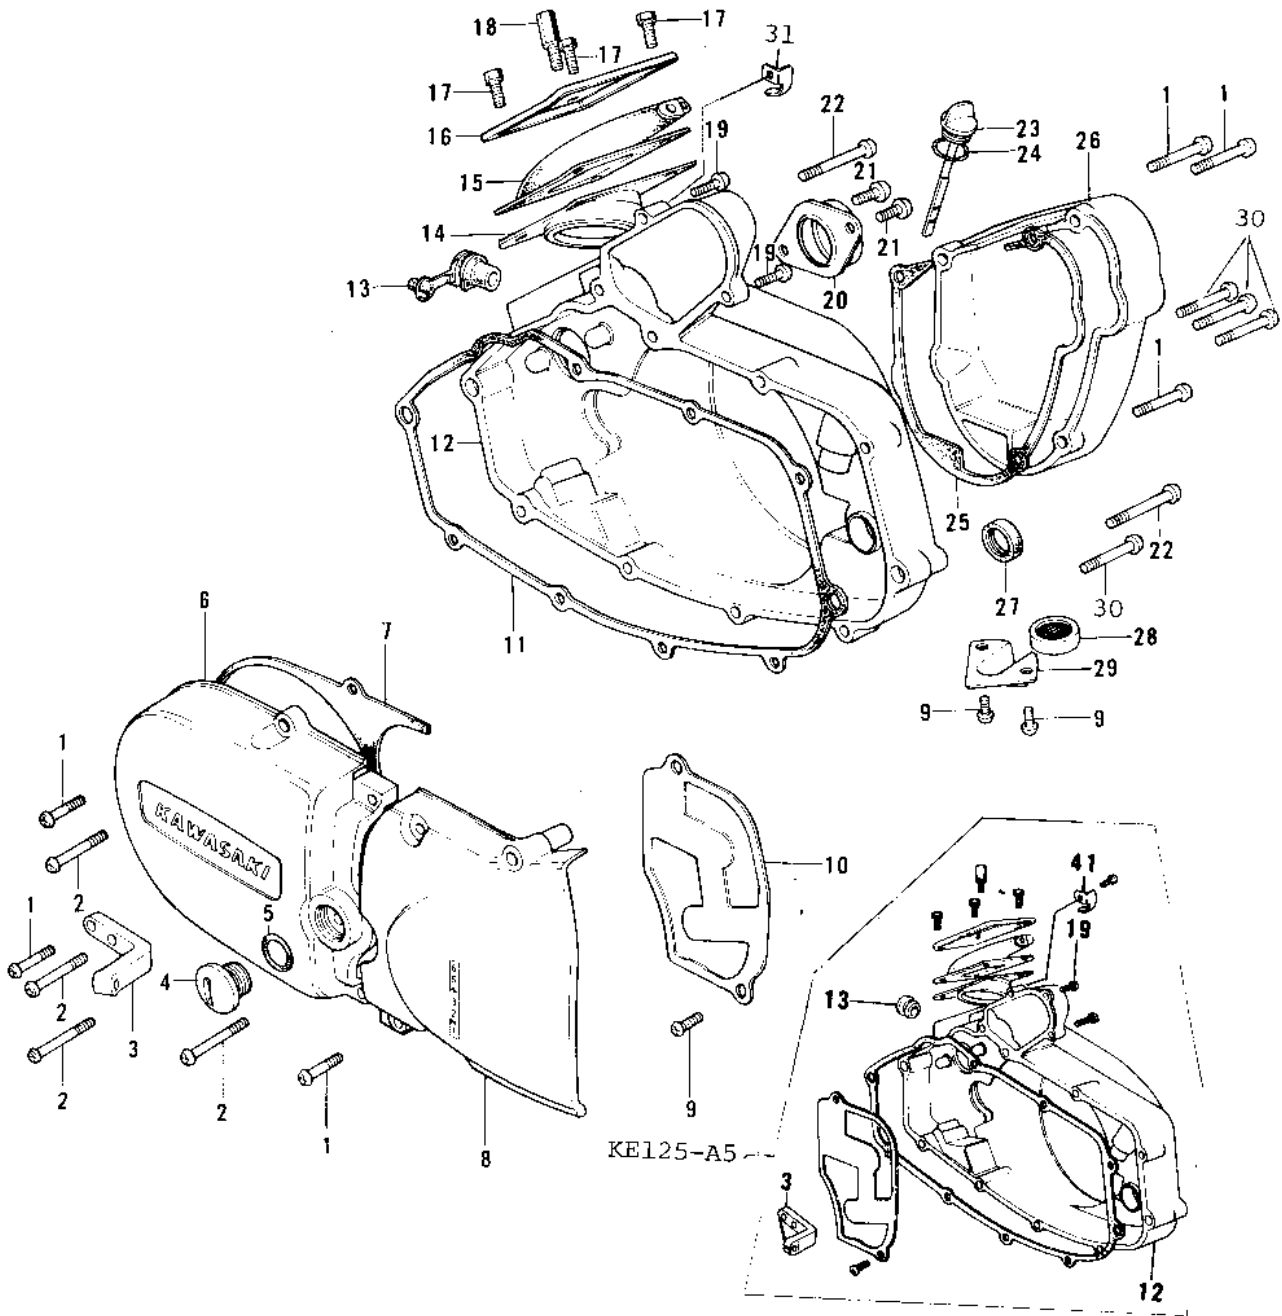

# 1976 KE125 PARTS DIAGRAM

ENGINE COVERS (76-79)

# 1976 KE125 PARTS LIST

## ENGINE COVERS ('76-'79)

ITEM NAME	PART NUMBER	QUANTITY
SCREW PAN HEAD 6X20 (Ref # 1)	220B0620	8
SCREW PAN HEAD 6X35 (Ref # 2)	220B0635	4
HOLDER,WIRE GUIDE (Ref # 3)	14044-012	1
HOLDER,WIRE GUIDE (Ref # 3)	14044-012	1
PLUG,L.H ENG COVER (Ref # 4)	92067-017	1
"O" RING,16MM (Ref # 5)	670B2016	1
COVER,L.H.ENGINE (Ref # 6)	14031-1019-2H	1
COVER,L.H.ENGINE (Ref # 6)	14031-1019-2H	1
GASKET,L.H ENG COVER (Ref # 7)	14045-017	1
COVER,CHN CASE,BARREL (Ref # 8)	14026-020-2H	1
COVER,CHAIN CASE (Ref # 8)	14026-1007-2H	1
COVER,CHAIN CASE (Ref # 8)	14026-1007-2H	1
SCREW PAN HEAD 6X12 (Ref # 9)	220B0612	3
COVER,OIL PUMP (Ref # 10)	14030-060	1
GASKET,R.H ENG COVER (Ref # 11)	14046-029	1
COVER,R.H ENG,BARREL (Ref # 12)	14032-120-2H	1
COVER,R.H ENG,BARREL (Ref # 12)	14032-120-2H	1
COVER,R.H,ENGINE (Ref # 12)	14032-1010-2H	1
GROMMET,R.H ENG COV (Ref # 13)	92071-076	1
CAP CARB MOUNT HOLE (Ref # 13)	14039-001	1
CAP,CARBURETOR (Ref # 14)	14038-039	1
CAP,CARBURETOR (Ref # 15)	14038-040	1
HOLDER,CARBRETOR CAP (Ref # 16)	14065-007	1
BOLT-UPSET (Ref # 17)	112G0618	3
BOLT,CARBURETOR CAP (Ref # 18)	92001-130	1
SCREW PAN HEAD 5X16 (Ref # 19)	220B0516A	3
HOLDER,CARBURETOR (Ref # 20)	16065-033	1
SCREW PAN HEAD 6X12 (Ref # 21)	220B0612	2
SCREW PAN HEAD 6X45 (Ref # 22)	220B0645	2

### ENGINE COVERS ('76-'79)

ITEM NAME	PART NUMBER	QUANTITY
PLUG,OIL FILLER (Ref # 23)	16115-020	1
"O" RING,20MM (Ref # 24)	670B2020	1
GASKET,CARBURETOR COV (Ref # 25)	11009-1277	1
COVER,CARBURETOR,BARL (Ref # 26)	14030-071-2H	1
COVER,CARBURETOR,BARL (Ref # 26)	14030-071-2H	1
OIL SEAL SB16244 (Ref # 27)	92049-002	1
DRAIN,FUEL (Ref # 28)	16116-006	1
COVER,FUEL DRAIN (Ref # 29)	14076-006	1
SCREW PAN HEAD 6X30 (Ref # 30)	220B0630	7
GUIDE,CABLE (Ref # 31)	54030-012	1