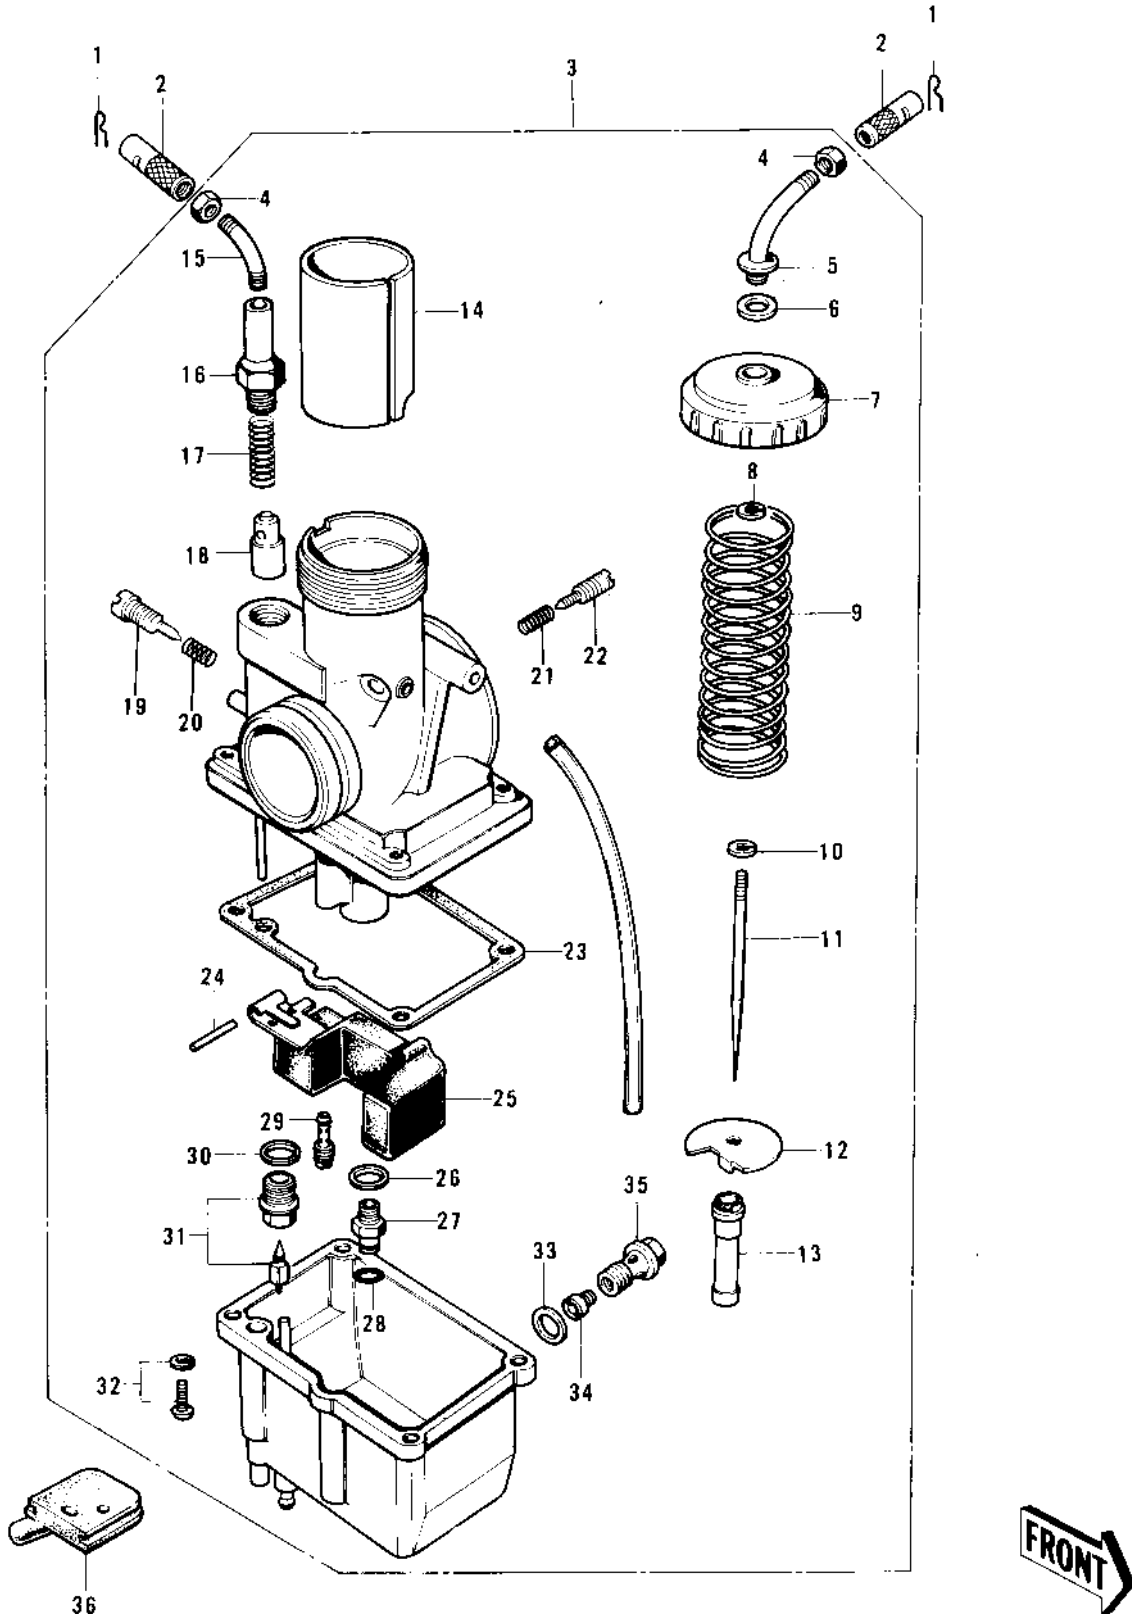

1976 KE125 PARTS DIAGRAM

CARBURETOR (KE125-A3/A4/A5)

1976 KE125 PARTS LIST

CARBURETOR (KE125-A3/A4/A5)

ITEM NAME	PART NUMBER	QUANTITY
CIRCLIP (Ref # 1)	92036-018	2
CABLE ADJUSTER (Ref # 2)	16002-007	2
CARBURETOR ASSY (Ref # 3)	16001-199	1
NUT CABLE ADJUST LOCK (Ref # 4)	16003-004	2
GUIDE,CABLE (Ref # 5)	16077-011	1
GASKET,CABLE GUIDE (Ref # 6)	16029-007	1
CAP,MIXING CHAMBER (Ref # 7)	16004-024	1
CIRCLIP,CABLE GUIDE (Ref # 8)	16008-011	1
SPRING,THROTTLE VALVE (Ref # 9)	16006-029	1
CIRCLIP (Ref # 10)	16008-010	1
JET NEEDLE 4EJ3 (Ref # 11)	16009-040	1
SPRING SEAT,THRTL VL (Ref # 12)	16007-023	1
NEEDLE JET,O-4 (Ref # 13)	16017-085	1
VALVE,THROTTLE (Ref # 14)	16025-079	1
GUIDE,CABLE (Ref # 15)	16077-010	1
CAP,STARTER PLUNGER (Ref # 16)	16012-017	1
SPRING-PLUNGER (Ref # 17)	16013-003	1
PLUNGER-ENRICHNER (Ref # 18)	16016-002	1
SCREW,THROTTLE STOP (Ref # 19)	16021-023	1
SPRING THR STOP SCREW (Ref # 20)	16022-005	1
SPRING-THR STOP SCREW (Ref # 21)	16022-007	1
SCREW PILOT AIR ADJST (Ref # 22)	16014-002	1
GASKET,FLOAT CHAMBER (Ref # 23)	16019-023	1
FLOAT PIN (Ref # 24)	16032-006	1
FLOAT (Ref # 25)	16031-026	1
WASHER MAIN JET (Ref # 26)	16034-001	1
HOLDER-NEEDLE JET (Ref # 27)	16065-008	1
"O" RING (Ref # 28)	92055-044	1
JET-PILOT NO 30 (Ref # 29)	92064-022	1

1976 KE125 PARTS LIST

CARBURETOR (KE125-A3/A4/A5)

ITEM NAME	PART NUMBER	QUANTITY
WASHER FLOAT VLV SEAT (Ref # 30)	16029-004	1
FLOAT VALVE ASSY,#2.6 (Ref # 31)	16030-025	1
SCREW-PAN-WS-CROS (Ref # 32)	223B0414	1
GASKET-BANJO BOLT (Ref # 33)	16034-005	1
MAIN JET,#A100 (Ref # 34)	92063-1033	1
BOLT-BANJO (Ref # 35)	92001-097	1
GROMMET,OVERFLOW (Ref # 36)	16136-009	1