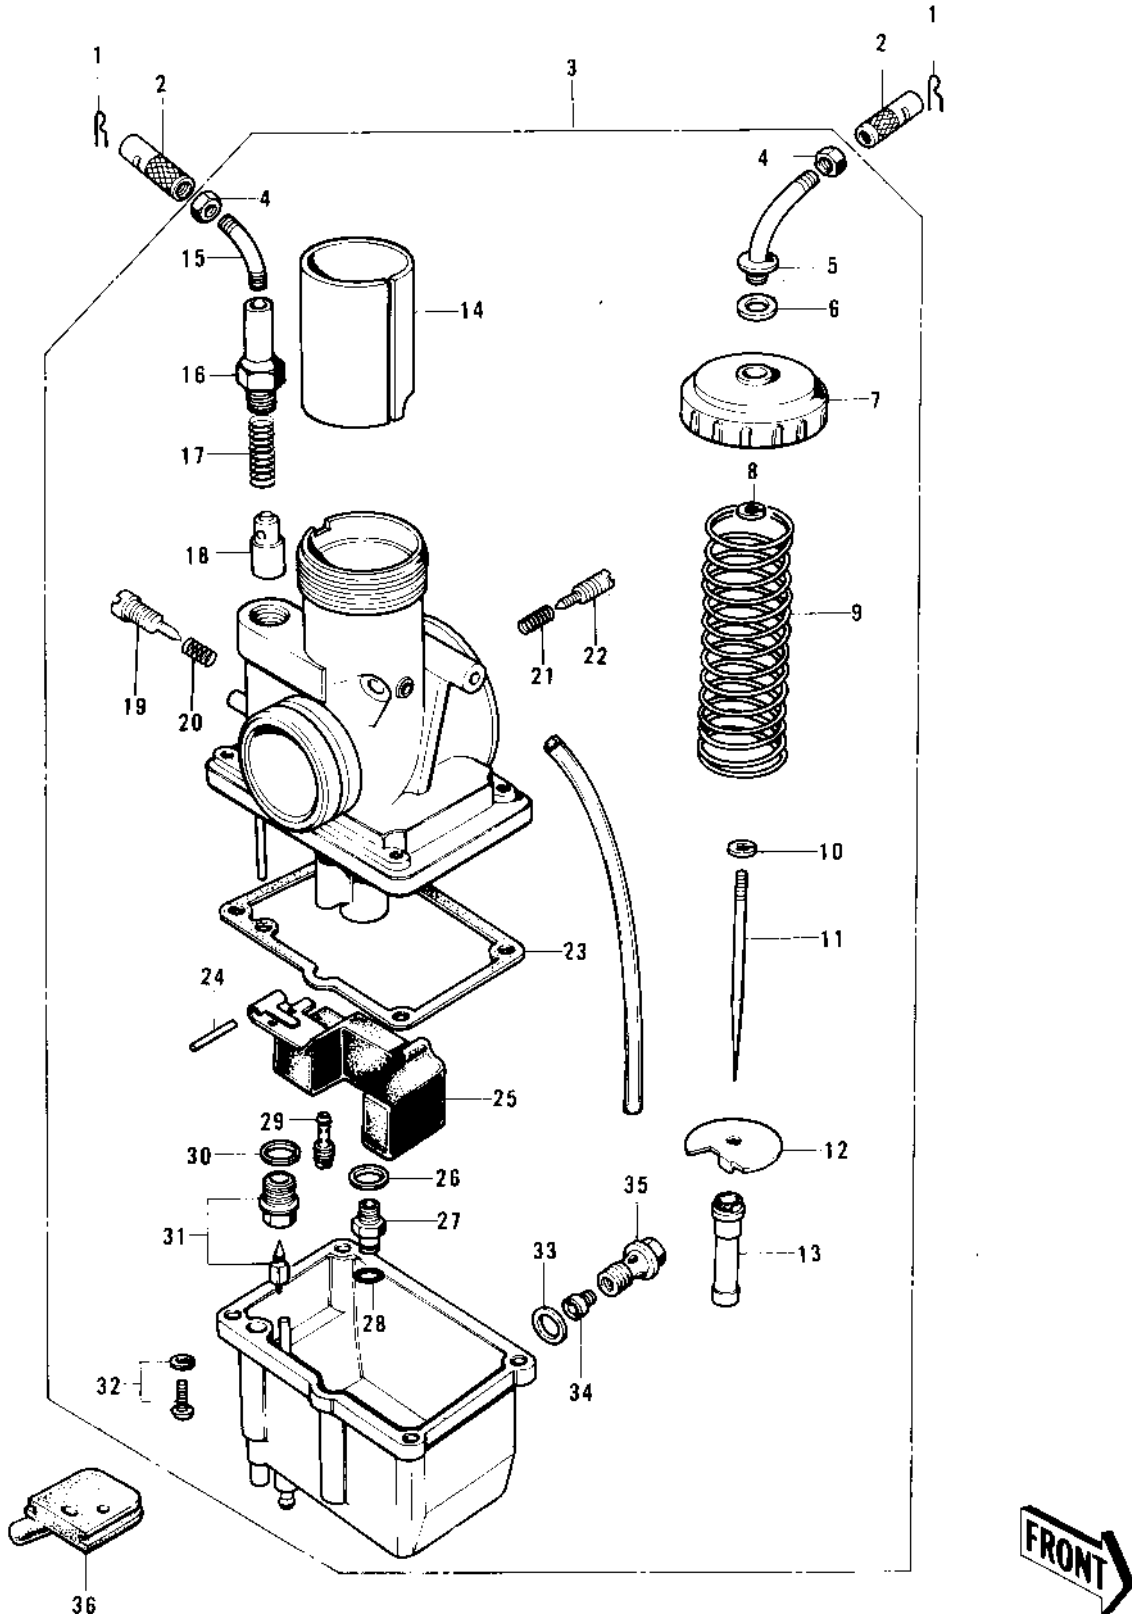

1977 KE125 PARTS DIAGRAM

CARBURETOR (KE125-A3/A4/A5)

1977 KE125 PARTS LIST

CARBURETOR (KE125-A3/A4/A5)

ITEM NAME	PART NUMBER	QUANTITY
CIRCLIP (Ref # 1)	92036-018	2
CABLE ADJUSTER (Ref # 2)	16002-007	2
CARBURETOR ASSY (Ref # 3)	16001-199	1
NUT CABLE ADJUST LOCK (Ref # 4)	16003-004	2
GUIDE,CABLE (Ref # 5)	16077-011	1
GASKET,CABLE GUIDE (Ref # 6)	16029-007	1
CAP,MIXING CHAMBER (Ref # 7)	16004-024	1
CIRCLIP,CABLE GUIDE (Ref # 8)	16008-011	1
SPRING,THROTTLE VALVE (Ref # 9)	16006-029	1
CIRCLIP (Ref # 10)	16008-010	1
JET NEEDLE 4EJ3 (Ref # 11)	16009-040	1
SPRING SEAT,THRTL VL (Ref # 12)	16007-023	1
NEEDLE JET,O-4 (Ref # 13)	16017-085	1
VALVE,THROTTLE (Ref # 14)	16025-079	1
GUIDE,CABLE (Ref # 15)	16077-010	1
CAP,STARTER PLUNGER (Ref # 16)	16012-017	1
SPRING-PLUNGER (Ref # 17)	16013-003	1
PLUNGER-ENRICHNER (Ref # 18)	16016-002	1
SCREW,THROTTLE STOP (Ref # 19)	16021-023	1
SPRING THR STOP SCREW (Ref # 20)	16022-005	1
SPRING-THR STOP SCREW (Ref # 21)	16022-007	1
SCREW PILOT AIR ADJST (Ref # 22)	16014-002	1
GASKET,FLOAT CHAMBER (Ref # 23)	16019-023	1
FLOAT PIN (Ref # 24)	16032-006	1
FLOAT (Ref # 25)	16031-026	1
WASHER MAIN JET (Ref # 26)	16034-001	1
HOLDER-NEEDLE JET (Ref # 27)	16065-008	1
"O" RING (Ref # 28)	92055-044	1
JET-PILOT NO 30 (Ref # 29)	92064-022	1

1977 KE125 PARTS LIST

CARBURETOR (KE125-A3/A4/A5)

ITEM NAME	PART NUMBER	QUANTITY
WASHER FLOAT VLV SEAT (Ref # 30)	16029-004	1
FLOAT VALVE ASSY,#2.6 (Ref # 31)	16030-025	1
SCREW-PAN-WS-CROS (Ref # 32)	223B0414	1
GASKET-BANJO BOLT (Ref # 33)	16034-005	1
MAIN JET,#A100 (Ref # 34)	92063-1033	1
BOLT-BANJO (Ref # 35)	92001-097	1
GROMMET,OVERFLOW (Ref # 36)	16136-009	1