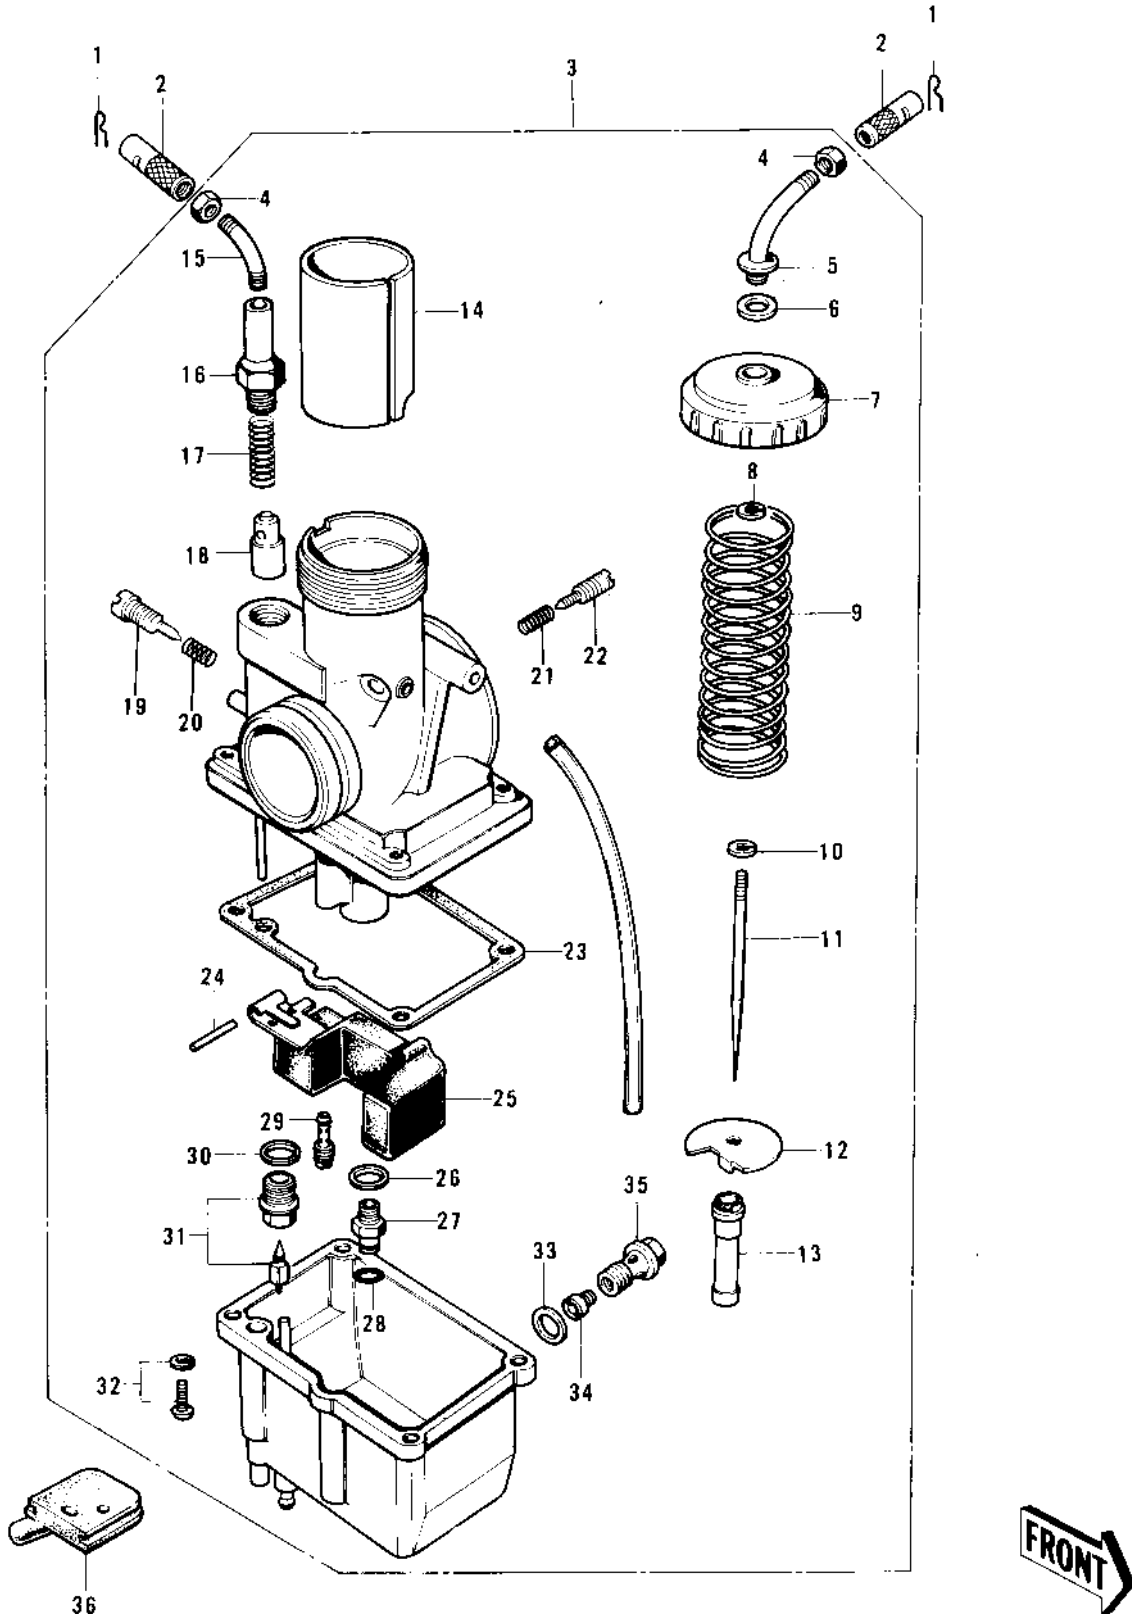

1978 KE125 PARTS DIAGRAM

CARBURETOR (KE125-A3/A4/A5)

1978 KE125 PARTS LIST

CARBURETOR (KE125-A3/A4/A5)

ITEM NAME	PART NUMBER	QUANTITY
CIRCLIP (Ref # 1)	92036-018	2
CABLE ADJUSTER (Ref # 2)	16002-007	2
CARBURETOR ASSY (Ref # 3)	16001-199	1
NUT CABLE ADJUST LOCK (Ref # 4)	16003-004	2
GUIDE,CABLE (Ref # 5)	16077-011	1
GASKET,CABLE GUIDE (Ref # 6)	16029-007	1
CAP,MIXING CHAMBER (Ref # 7)	16004-024	1
CIRCLIP,CABLE GUIDE (Ref # 8)	16008-011	1
SPRING,THROTTLE VALVE (Ref # 9)	16006-029	1
CIRCLIP (Ref # 10)	16008-010	1
JET NEEDLE 4EJ3 (Ref # 11)	16009-040	1
SPRING SEAT,THRTL VL (Ref # 12)	16007-023	1
NEEDLE JET,O-4 (Ref # 13)	16017-085	1
VALVE,THROTTLE (Ref # 14)	16025-079	1
GUIDE,CABLE (Ref # 15)	16077-010	1
CAP,STARTER PLUNGER (Ref # 16)	16012-017	1
SPRING-PLUNGER (Ref # 17)	16013-003	1
PLUNGER-ENRICHNER (Ref # 18)	16016-002	1
SCREW,THROTTLE STOP (Ref # 19)	16021-023	1
SPRING THR STOP SCREW (Ref # 20)	16022-005	1
SPRING-THR STOP SCREW (Ref # 21)	16022-007	1
SCREW PILOT AIR ADJST (Ref # 22)	16014-002	1
GASKET,FLOAT CHAMBER (Ref # 23)	16019-023	1
FLOAT PIN (Ref # 24)	16032-006	1
FLOAT (Ref # 25)	16031-026	1
WASHER MAIN JET (Ref # 26)	16034-001	1
HOLDER-NEEDLE JET (Ref # 27)	16065-008	1
"O" RING (Ref # 28)	92055-044	1
JET-PILOT NO 30 (Ref # 29)	92064-022	1

1978 KE125 PARTS LIST

CARBURETOR (KE125-A3/A4/A5)

ITEM NAME	PART NUMBER	QUANTITY
WASHER FLOAT VLV SEAT (Ref # 30)	16029-004	1
FLOAT VALVE ASSY,#2.6 (Ref # 31)	16030-025	1
SCREW-PAN-WS-CROS (Ref # 32)	223B0414	1
GASKET-BANJO BOLT (Ref # 33)	16034-005	1
MAIN JET,#A100 (Ref # 34)	92063-1033	1
BOLT-BANJO (Ref # 35)	92001-097	1
GROMMET,OVERFLOW (Ref # 36)	16136-009	1