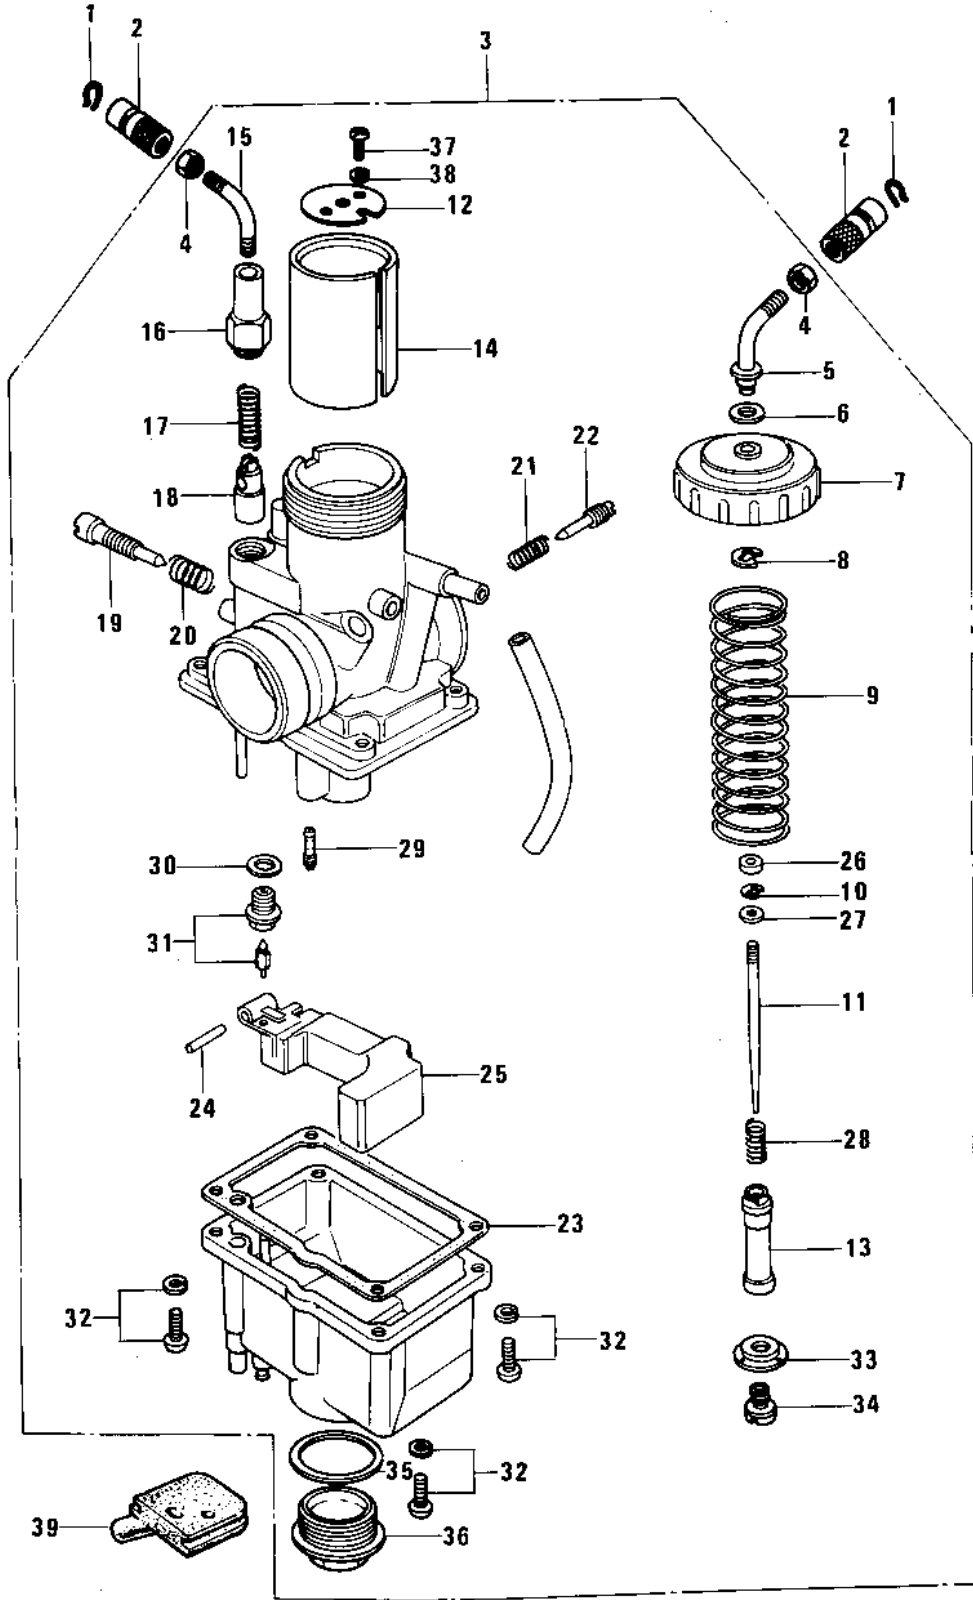

1976 KE125 PARTS DIAGRAM

CARBURETOR (KE125-A6)

1976 KE125 PARTS LIST

CARBURETOR (KE125-A6)

ITEM NAME	PART NUMBER	QUANTITY
CIRCLIP (Ref # 1)	92036-018	2
CABLE ADJUSTER (Ref # 2)	16002-007	2
CARBURETOR ASSY (Ref # 3)	16001-1038	1
NUT CABLE ADJUST LOCK (Ref # 4)	16003-004	2
GUIDE,CABLE (Ref # 5)	16077-011	1
GASKET,CABLE GUIDE (Ref # 6)	16029-007	1
CAP,MIXING CHAMBER (Ref # 7)	16004-024	1
CIRCLIP,CABLE GUIDE (Ref # 8)	16008-011	1
SPRING,THROTTLE VALV (Ref # 9)	16006-024	1
CIRCLIP (Ref # 10)	16008-010	1
JET NEEDLE,SEL17-3 (Ref # 11)	16009-1019	1
PLATE,THROTTLE VALVE (Ref # 12)	13169-1123	1
NEEDLE JET,#A0-0 (Ref # 13)	16017-1025	1
VALVE,THROTTLE,CA2.5 (Ref # 14)	16025-1018	1
GUIDE,CABLE (Ref # 15)	16077-010	1
CAP,STARTER PLUNGER (Ref # 16)	16012-017	1
SPRING-PLUNGER (Ref # 17)	16013-003	1
PLUNGER-ENRICHNER (Ref # 18)	16016-002	1
SCREW,THROTTLE STOP (Ref # 19)	16021-023	1
SPRING THR STOP SCREW (Ref # 20)	16022-005	1
SPRING-THR STOP SCREW (Ref # 21)	16022-007	1
SCREW PILOT AIR ADJST (Ref # 22)	16014-002	1
GASKET,FLOAT CHAMBER (Ref # 23)	16019-023	1
FLOAT PIN (Ref # 24)	16032-006	1
FLOAT (Ref # 25)	16031-026	1
RING,JET NEEDLE (Ref # 26)	92027-1103	1
WASHER,THROTTLE VALVE (Ref # 27)	92022-1024	1
SPRING,JET NEEDLE (Ref # 28)	92081-1072	1
PILOT JET,#A25 (Ref # 29)	92064-1020	1

1976 KE125 PARTS LIST

CARBURETOR (KE125-A6)

ITEM NAME	PART NUMBER	QUANTITY
WASHER FLOAT VLV SEAT (Ref # 30)	16029-004	1
FLOAT VALVE ASSY (Ref # 31)	16030-024	1
SCREW-PAN-WS-CROS (Ref # 32)	223B0414	4
RING,MAIN JET (Ref # 33)	16008-012	1
MAIN JET,#A95 (Ref # 34)	92063-1031	1
GASKET,MAIN JET COVER (Ref # 35)	16034-008	1
BOLT,BANJO (Ref # 36)	92001-146	1
SCREW PAN HEAD 3X8 (Ref # 37)	220B0308	1
WASHER SPRING 3MM (Ref # 38)	461F0300	1
GROMMET,OVERFLOW (Ref # 39)	16136-009	1