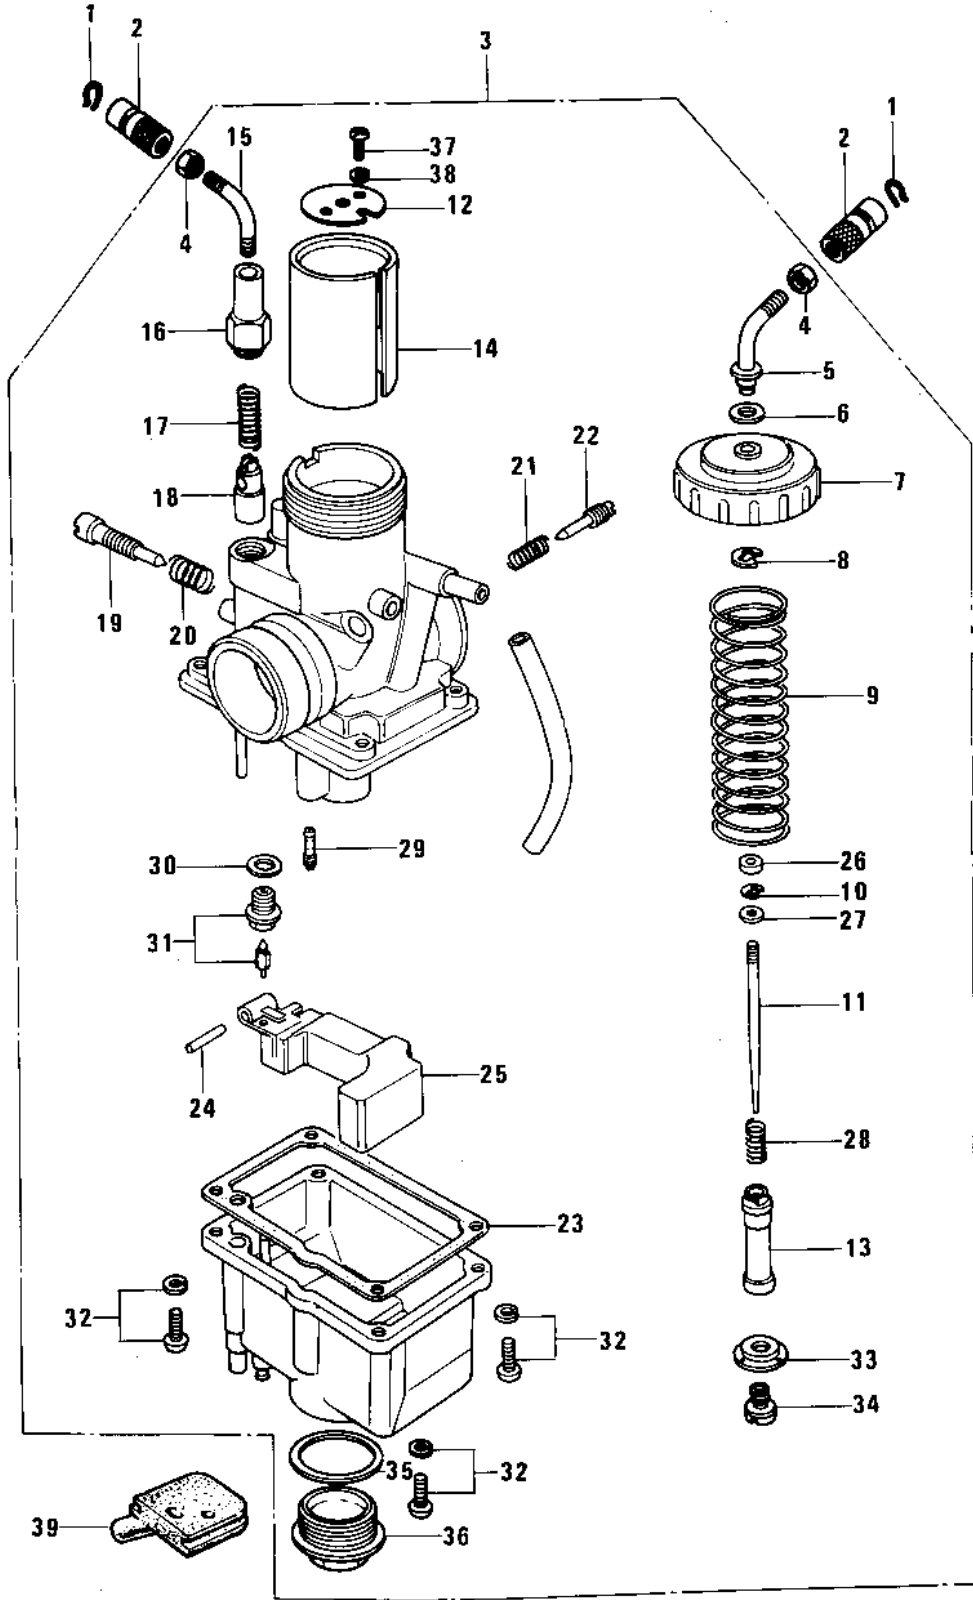

1976 KE125 PARTS DIAGRAM

CARBURETOR (KE125-A6)

FRONT 

1976 KE125 PARTS LIST

CARBURETOR (KE125-A6)

ITEM NAME	PART NUMBER	QUANTITY
CIRCLIP (Ref # 1)	92036-018	2
CABLE ADJUSTER (Ref # 2)	16002-007	2
CARBURETOR ASSY (Ref # 3)	16001-1038	1
NUT CABLE ADJUST LOCK (Ref # 4)	16003-004	2
GUIDE,CABLE (Ref # 5)	16077-011	1
GASKET,CABLE GUIDE (Ref # 6)	16029-007	1
CAP,MIXING CHAMBER (Ref # 7)	16004-024	1
CIRCLIP,CABLE GUIDE (Ref # 8)	16008-011	1
SPRING,THROTTLE VALV (Ref # 9)	16006-024	1
CIRCLIP (Ref # 10)	16008-010	1
JET NEEDLE,SEL17-3 (Ref # 11)	16009-1019	1
PLATE,THROTTLE VALVE (Ref # 12)	13169-1123	1
NEEDLE JET,#A0-0 (Ref # 13)	16017-1025	1
VALVE,THROTTLE,CA2.5 (Ref # 14)	16025-1018	1
GUIDE,CABLE (Ref # 15)	16077-010	1
CAP,STARTER PLUNGER (Ref # 16)	16012-017	1
SPRING-PLUNGER (Ref # 17)	16013-003	1
PLUNGER-ENRICHNER (Ref # 18)	16016-002	1
SCREW,THROTTLE STOP (Ref # 19)	16021-023	1
SPRING THR STOP SCREW (Ref # 20)	16022-005	1
SPRING-THR STOP SCREW (Ref # 21)	16022-007	1
SCREW PILOT AIR ADJST (Ref # 22)	16014-002	1
GASKET,FLOAT CHAMBER (Ref # 23)	16019-023	1
FLOAT PIN (Ref # 24)	16032-006	1
FLOAT (Ref # 25)	16031-026	1
RING,JET NEEDLE (Ref # 26)	92027-1103	1
WASHER,THROTTLE VALVE (Ref # 27)	92022-1024	1
SPRING,JET NEEDLE (Ref # 28)	92081-1072	1
PILOT JET,#A25 (Ref # 29)	92064-1020	1

1976 KE125 PARTS LIST

CARBURETOR (KE125-A6)

ITEM NAME	PART NUMBER	QUANTITY
WASHER FLOAT VLV SEAT (Ref # 30)	16029-004	1
FLOAT VALVE ASSY (Ref # 31)	16030-024	1
SCREW-PAN-WS-CROS (Ref # 32)	223B0414	4
RING,MAIN JET (Ref # 33)	16008-012	1
MAIN JET,#A95 (Ref # 34)	92063-1031	1
GASKET,MAIN JET COVER (Ref # 35)	16034-008	1
BOLT,BANJO (Ref # 36)	92001-146	1
SCREW PAN HEAD 3X8 (Ref # 37)	220B0308	1
WASHER SPRING 3MM (Ref # 38)	461F0300	1
GROMMET,OVERFLOW (Ref # 39)	16136-009	1