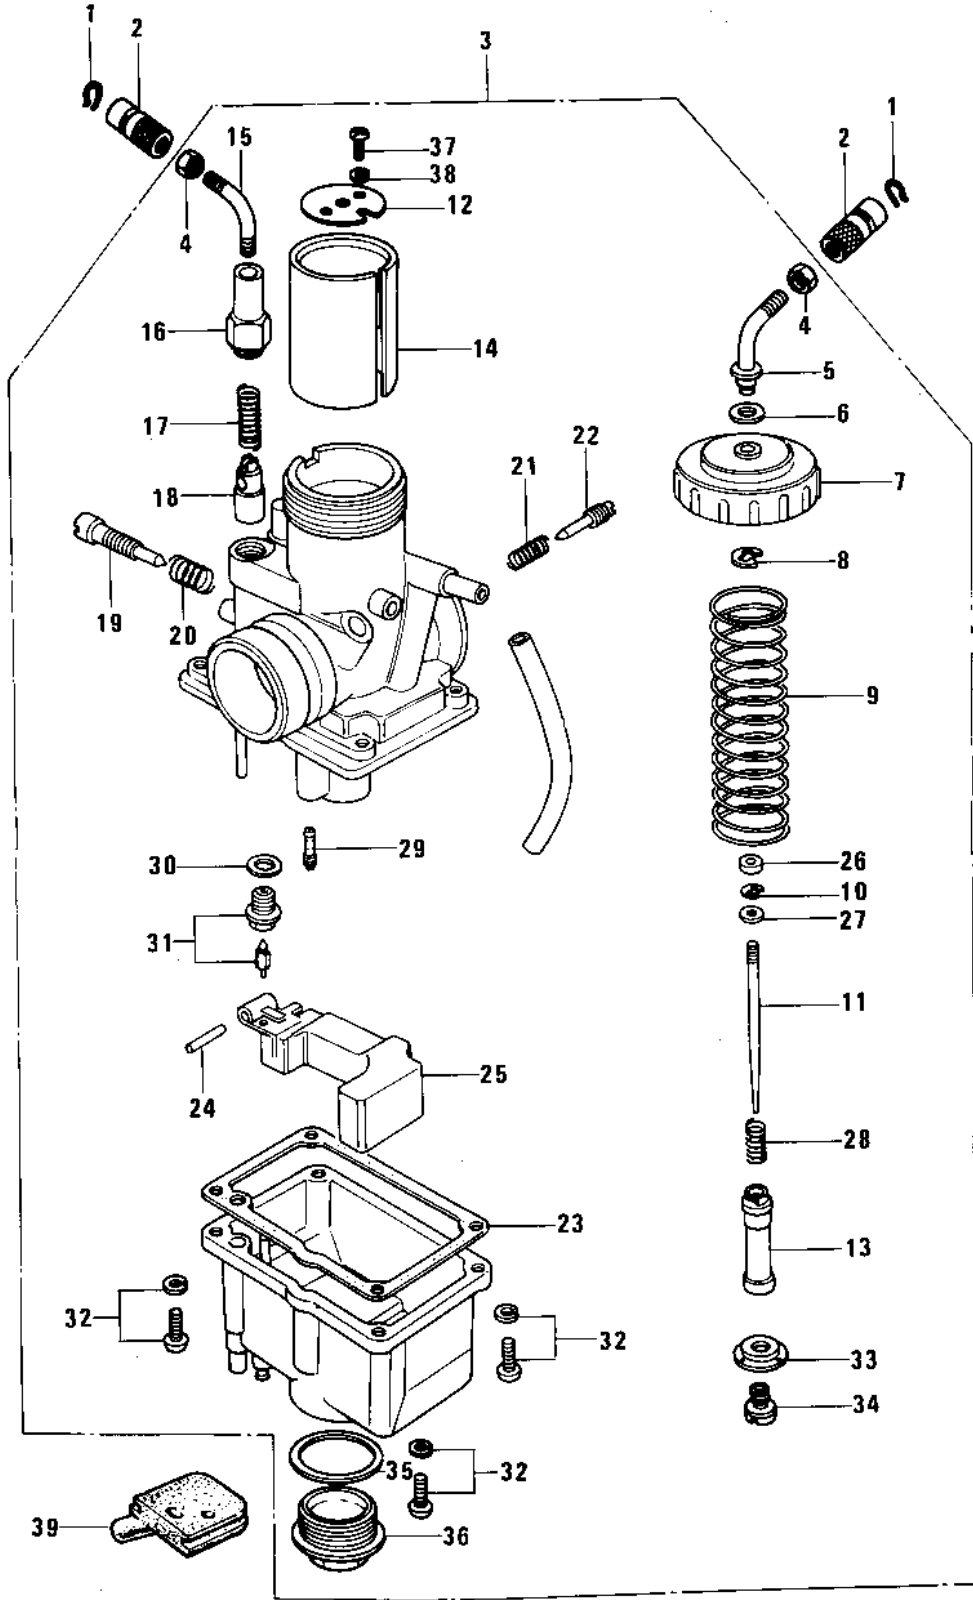

# 1977 KE125 PARTS DIAGRAM

CARBURETOR (KE125-A6)

# 1977 KE125 PARTS LIST

## CARBURETOR (KE125-A6)

ITEM NAME	PART NUMBER	QUANTITY
CIRCLIP (Ref # 1)	92036-018	2
CABLE ADJUSTER (Ref # 2)	16002-007	2
CARBURETOR ASSY (Ref # 3)	16001-1038	1
NUT CABLE ADJUST LOCK (Ref # 4)	16003-004	2
GUIDE,CABLE (Ref # 5)	16077-011	1
GASKET,CABLE GUIDE (Ref # 6)	16029-007	1
CAP,MIXING CHAMBER (Ref # 7)	16004-024	1
CIRCLIP,CABLE GUIDE (Ref # 8)	16008-011	1
SPRING,THROTTLE VALV (Ref # 9)	16006-024	1
CIRCLIP (Ref # 10)	16008-010	1
JET NEEDLE,SEL17-3 (Ref # 11)	16009-1019	1
PLATE,THROTTLE VALVE (Ref # 12)	13169-1123	1
NEEDLE JET,#A0-0 (Ref # 13)	16017-1025	1
VALVE,THROTTLE,CA2.5 (Ref # 14)	16025-1018	1
GUIDE,CABLE (Ref # 15)	16077-010	1
CAP,STARTER PLUNGER (Ref # 16)	16012-017	1
SPRING-PLUNGER (Ref # 17)	16013-003	1
PLUNGER-ENRICHNER (Ref # 18)	16016-002	1
SCREW,THROTTLE STOP (Ref # 19)	16021-023	1
SPRING THR STOP SCREW (Ref # 20)	16022-005	1
SPRING-THR STOP SCREW (Ref # 21)	16022-007	1
SCREW PILOT AIR ADJST (Ref # 22)	16014-002	1
GASKET,FLOAT CHAMBER (Ref # 23)	16019-023	1
FLOAT PIN (Ref # 24)	16032-006	1
FLOAT (Ref # 25)	16031-026	1
RING,JET NEEDLE (Ref # 26)	92027-1103	1
WASHER,THROTTLE VALVE (Ref # 27)	92022-1024	1
SPRING,JET NEEDLE (Ref # 28)	92081-1072	1
PILOT JET,#A25 (Ref # 29)	92064-1020	1

# 1977 KE125 PARTS LIST

CARBURETOR (KE125-A6)

ITEM NAME	PART NUMBER	QUANTITY
WASHER FLOAT VLV SEAT (Ref # 30)	16029-004	1
FLOAT VALVE ASSY (Ref # 31)	16030-024	1
SCREW-PAN-WS-CROS (Ref # 32)	223B0414	4
RING,MAIN JET (Ref # 33)	16008-012	1
MAIN JET,#A95 (Ref # 34)	92063-1031	1
GASKET,MAIN JET COVER (Ref # 35)	16034-008	1
BOLT,BANJO (Ref # 36)	92001-146	1
SCREW PAN HEAD 3X8 (Ref # 37)	220B0308	1
WASHER SPRING 3MM (Ref # 38)	461F0300	1
GROMMET,OVERFLOW (Ref # 39)	16136-009	1