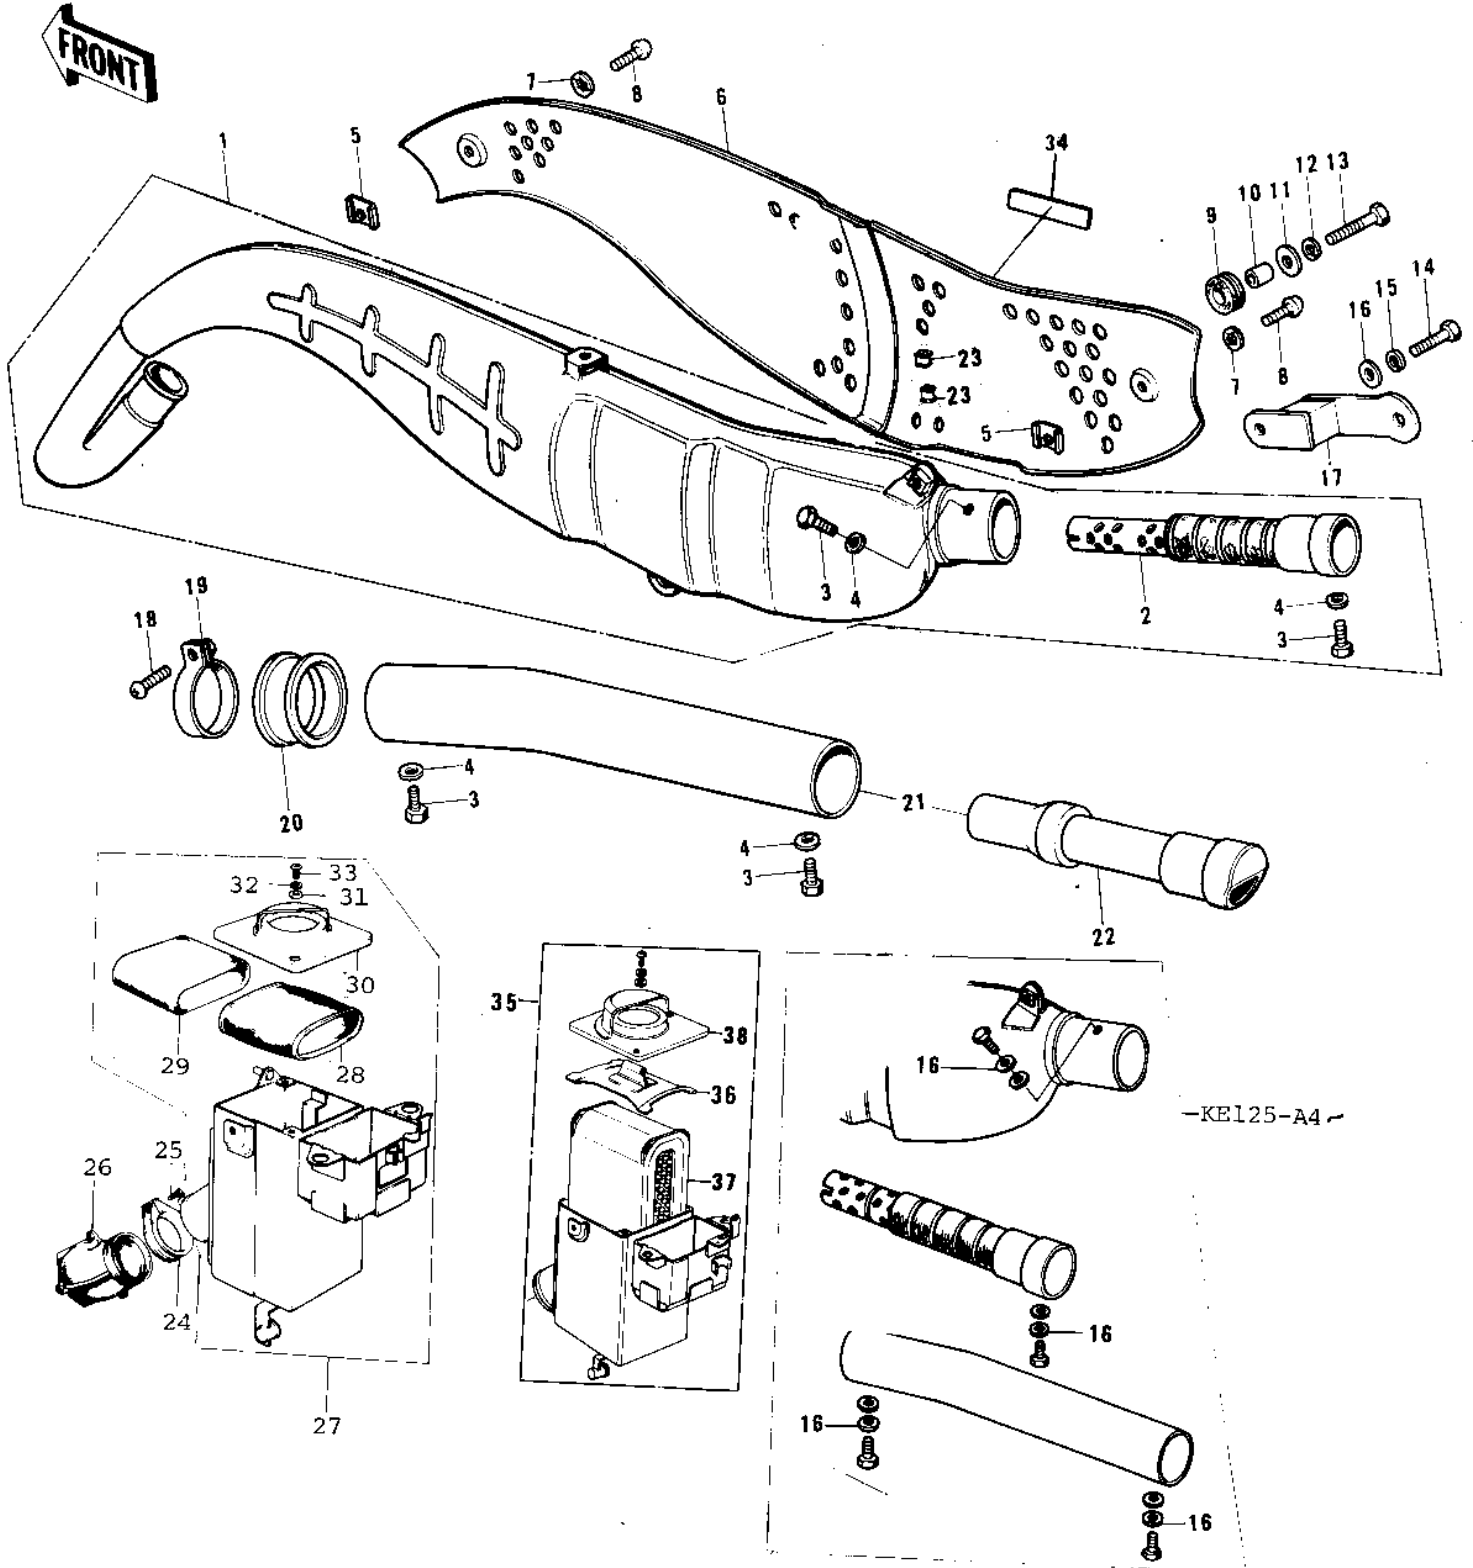

# 1976 KE125 PARTS DIAGRAM

AIR CLEANER/MUFFLER ('76-'79)

-KE125-A4-

# 1976 KE125 PARTS LIST

## AIR CLEANER/MUFFLER ('76-'79)

ITEM NAME	PART NUMBER	QUANTITY
MUFFLER ASSY (Ref # 1)	18001-154	1
MUFFLER ASSY (Ref # 1)	18001-1033	1
BAFFLE TUBE (Ref # 2)	18033-077	1
BOLT-UPSET,6X12 (Ref # 3)	112G0612	4
WASHER-PLAIN (Ref # 4)	92022-183	4
WASHER OIL PUMP BANJO (Ref # 4)	92022-077	4
INSULATOR,HEAT (Ref # 5)	18065-010	2
COVER,MUFFLER (Ref # 6)	18064-016	1
WASHER LOCK 6MM (Ref # 7)	463H0600	2
SCREW PAN HEAD 6X12 (Ref # 8)	220B0612	2
DAMPER RUBBER-MUFFLER (Ref # 9)	18063-005	1
COLLAR (Ref # 10)	92027-102	1
WASHER,8X26X2.3 (Ref # 11)	92022-1564	1
WASHER SPRING 8MM (Ref # 12)	461F0800	1
BOLT-SMALL-UPSET,8X30 (Ref # 13)	115G0830	1
BOLT,HEX HEAD,6X14 (Ref # 14)	92001-121	1
WASHER SPRING 6MM (Ref # 15)	461F0600	1
WASHER PLAIN 6MM (Ref # 16)	411B0600	1
BRACKET,MUFFLER (Ref # 17)	18061-046	1
SCREW,PAN HEAD,5X30 (Ref # 18)	92011-032	1
CLAMP,SPARK ARRESTOR (Ref # 19)	92037-122	1
CONNECTOR,BAFFLETUBE (Ref # 20)	92093-1042	1
ARRESTER,SPARK (Ref # 21)	18077-001	1
BAFFLE TUBE,ARESTOR (Ref # 22)	18033-086	1
INSULATOR (Ref # 23)	18065-007	2
CLAMP,AIR CLEANER (Ref # 24)	92037-129	1
SCREW-PAN-CROS,6X35,B (Ref # 25)	220C0635	1
CONNECTOR,AIR CLEANER (Ref # 26)	14073-1004	1
CONNECTOR,AIR CLEANER (Ref # 26)	14073-1004	1

## 1976 KE125 PARTS LIST