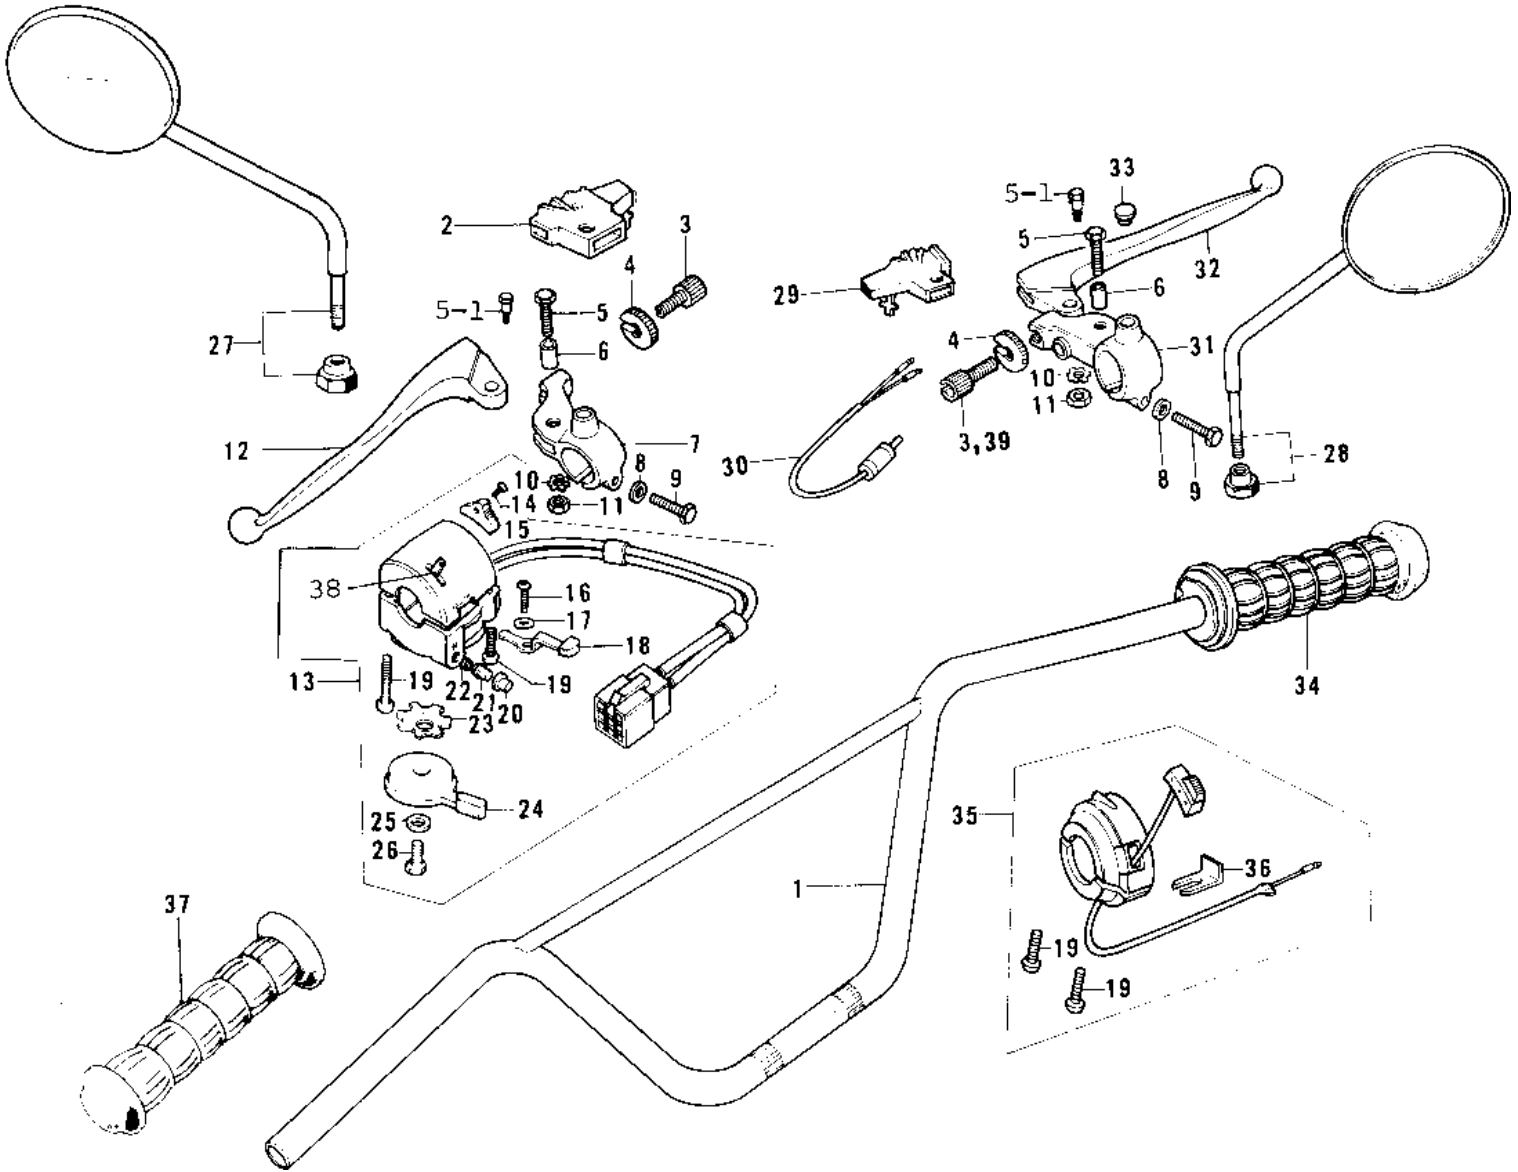

1978 KE125 PARTS DIAGRAM

HANDLEBAR ('76-'79)

1978 KE125 PARTS LIST

HANDLEBAR ('76-'79)

ITEM NAME	PART NUMBER	QUANTITY
HANDLEBAR (Ref # 1)	46004-033	1
BOOTS,LEVER HOLDER (Ref # 2)	49006-1017	1
SCREW CABLE ADJUST (Ref # 3)	46055-003	2
NUT-LOCK (Ref # 4)	46056-005	2
BOLT HEX HEAD 5X20 (Ref # 5)	92007-020	2
BOLT,HEX HEAD,5X22 (Ref # 5-1)	92007-046	2
COLLAR LEVER (Ref # 6)	46059-011	2
HOLDER-CLUTCH LEV,BLK (Ref # 7)	46094-011-21	1
WASHER PLAIN 6MM (Ref # 8)	410B0600	2
BOLT HEX HEAD 6X25 (Ref # 9)	110N0625	2
WASHER LOCK 5MM (Ref # 10)	464H0500	2
NUT 5MM (Ref # 11)	312B0500	2
NUT-LOCK,5MM (Ref # 11)	92019-014	2
LEVER-CLUTCH (Ref # 12)	46092-015	1
CASE ASSY,L.H.BLACK (Ref # 13)	46091-023-21	1
L.H GRIP SWITCH KIT (Ref # 14,15,)	99990-531	1
SCREW CNTSNK HD 3X8 (Ref # 14)	221B0308A	1
KNOB L.H SWITCH (Ref # 15)	46044-011	1
SCREW PAN HEAD 3X5 (Ref # 16)	220B0305A	1
WASHER (Ref # 17)	92095-010	1
KNOB-SWITCH (Ref # 18)	46044-010	1
SCREW PAN HEAD 5X25 (Ref # 19)	220B0525A	4
SWITCH ASSY,HORN BUTN (Ref # 20)	27010-1009	1
SWITCH ASSY,HORN BUTN (Ref # 21)	27010-1009	1
SWITCH ASSY,HORN BUTN (Ref # 22)	27010-1009	1
WASHER LOCK (Ref # 23)	92095-012	1
LEVER STARTER (Ref # 24)	46096-008-10	1
WASHER PLAIN 6MM (Ref # 25)	410B0600	1
BOLT,6X10 (Ref # 26)	112G0610	1

1978 KE125 PARTS LIST

HANDLEBAR ('76-'79)

ITEM NAME	PART NUMBER	QUANTITY
SCREW PAN HEAD 6X10 (Ref # 26)	220B0610	1
REAR VIEW MIRROR,L.H (Ref # 27)	56003-009	1
REAR VIEW MIRROR,R.H (Ref # 28)	56002-020	1
BOOTS,LEVER HOLDER (Ref # 29)	49006-1017	1
SWITCH-FR. BRAKE LAMP (Ref # 30)	27021-004	1
HOLDER-FR BRK LEV,BLK (Ref # 31)	46060-009-21	1
LEVER FRONT BRAKE (Ref # 32)	46058-004	1
CAP-RR VIEW MIRROR (Ref # 33)	92102-009	1
GRIP ASSY,THROTTLE (Ref # 34)	46019-039	1
CASE ASSY,R.H (Ref # 35)	46018-047	1
HOLDER,CONTROL CABLE (Ref # 36)	46037-023	1
HOLDER,CONTROL (Ref # 36)	46037-024	2
RUBBER,L.H GRIP (Ref # 37)	46075-029	1
SWITCH ASSY,L.H (Ref # 38)	46089-015	1
SCREW,CABLE ADJUST (Ref # 39)	46055-010	1