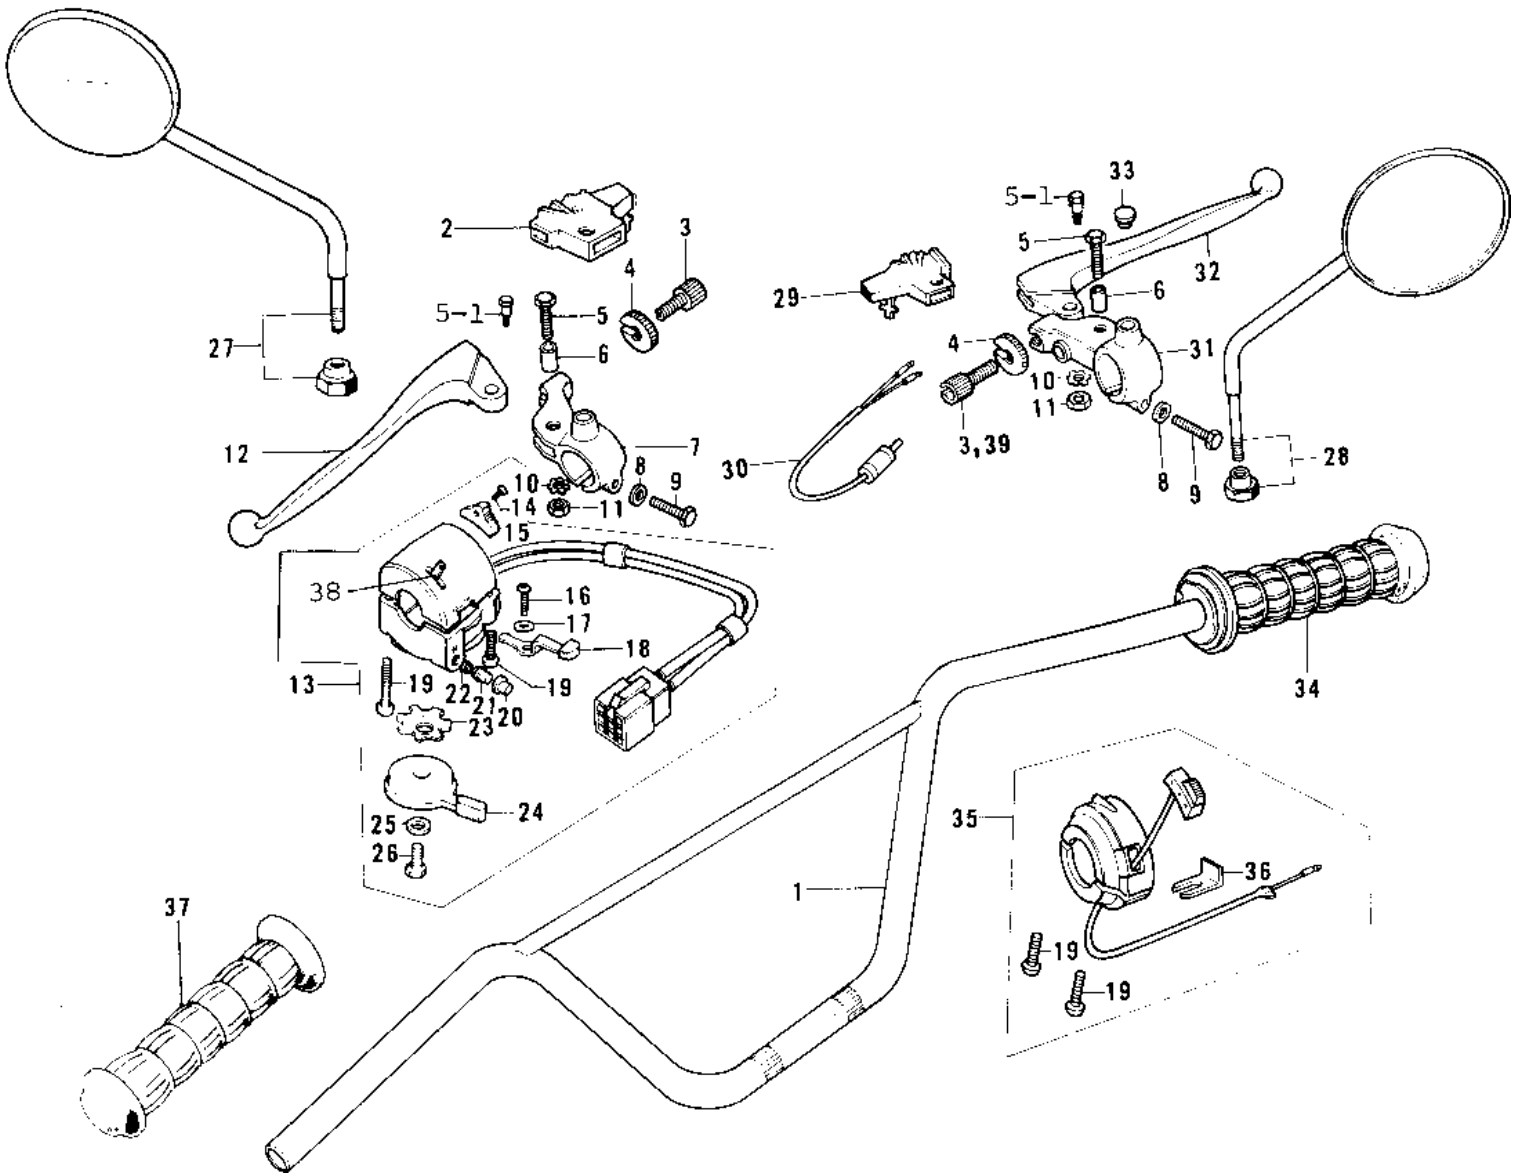

# 1979 KE125 PARTS DIAGRAM

HANDLEBAR ('76-'79)

# 1979 KE125 PARTS LIST

## HANDLEBAR ('76-'79)

ITEM NAME	PART NUMBER	QUANTITY
HANDLEBAR (Ref # 1)	46004-033	1
BOOTS,LEVER HOLDER (Ref # 2)	49006-1017	1
SCREW CABLE ADJUST (Ref # 3)	46055-003	2
NUT-LOCK (Ref # 4)	46056-005	2
BOLT HEX HEAD 5X20 (Ref # 5)	92007-020	2
BOLT,HEX HEAD,5X22 (Ref # 5-1)	92007-046	2
COLLAR LEVER (Ref # 6)	46059-011	2
HOLDER-CLUTCH LEV,BLK (Ref # 7)	46094-011-21	1
WASHER PLAIN 6MM (Ref # 8)	410B0600	2
BOLT HEX HEAD 6X25 (Ref # 9)	110N0625	2
WASHER LOCK 5MM (Ref # 10)	464H0500	2
NUT 5MM (Ref # 11)	312B0500	2
NUT-LOCK,5MM (Ref # 11)	92019-014	2
LEVER-CLUTCH (Ref # 12)	46092-015	1
CASE ASSY,L.H.BLACK (Ref # 13)	46091-023-21	1
L.H GRIP SWITCH KIT (Ref # 14,15,)	99990-531	1
SCREW CNTSNK HD 3X8 (Ref # 14)	221B0308A	1
KNOB L.H SWITCH (Ref # 15)	46044-011	1
SCREW PAN HEAD 3X5 (Ref # 16)	220B0305A	1
WASHER (Ref # 17)	92095-010	1
KNOB-SWITCH (Ref # 18)	46044-010	1
SCREW PAN HEAD 5X25 (Ref # 19)	220B0525A	4
SWITCH ASSY,HORN BUTN (Ref # 20)	27010-1009	1
SWITCH ASSY,HORN BUTN (Ref # 21)	27010-1009	1
SWITCH ASSY,HORN BUTN (Ref # 22)	27010-1009	1
WASHER LOCK (Ref # 23)	92095-012	1
LEVER STARTER (Ref # 24)	46096-008-10	1
WASHER PLAIN 6MM (Ref # 25)	410B0600	1
BOLT,6X10 (Ref # 26)	112G0610	1

## 1979 KE125 PARTS LIST