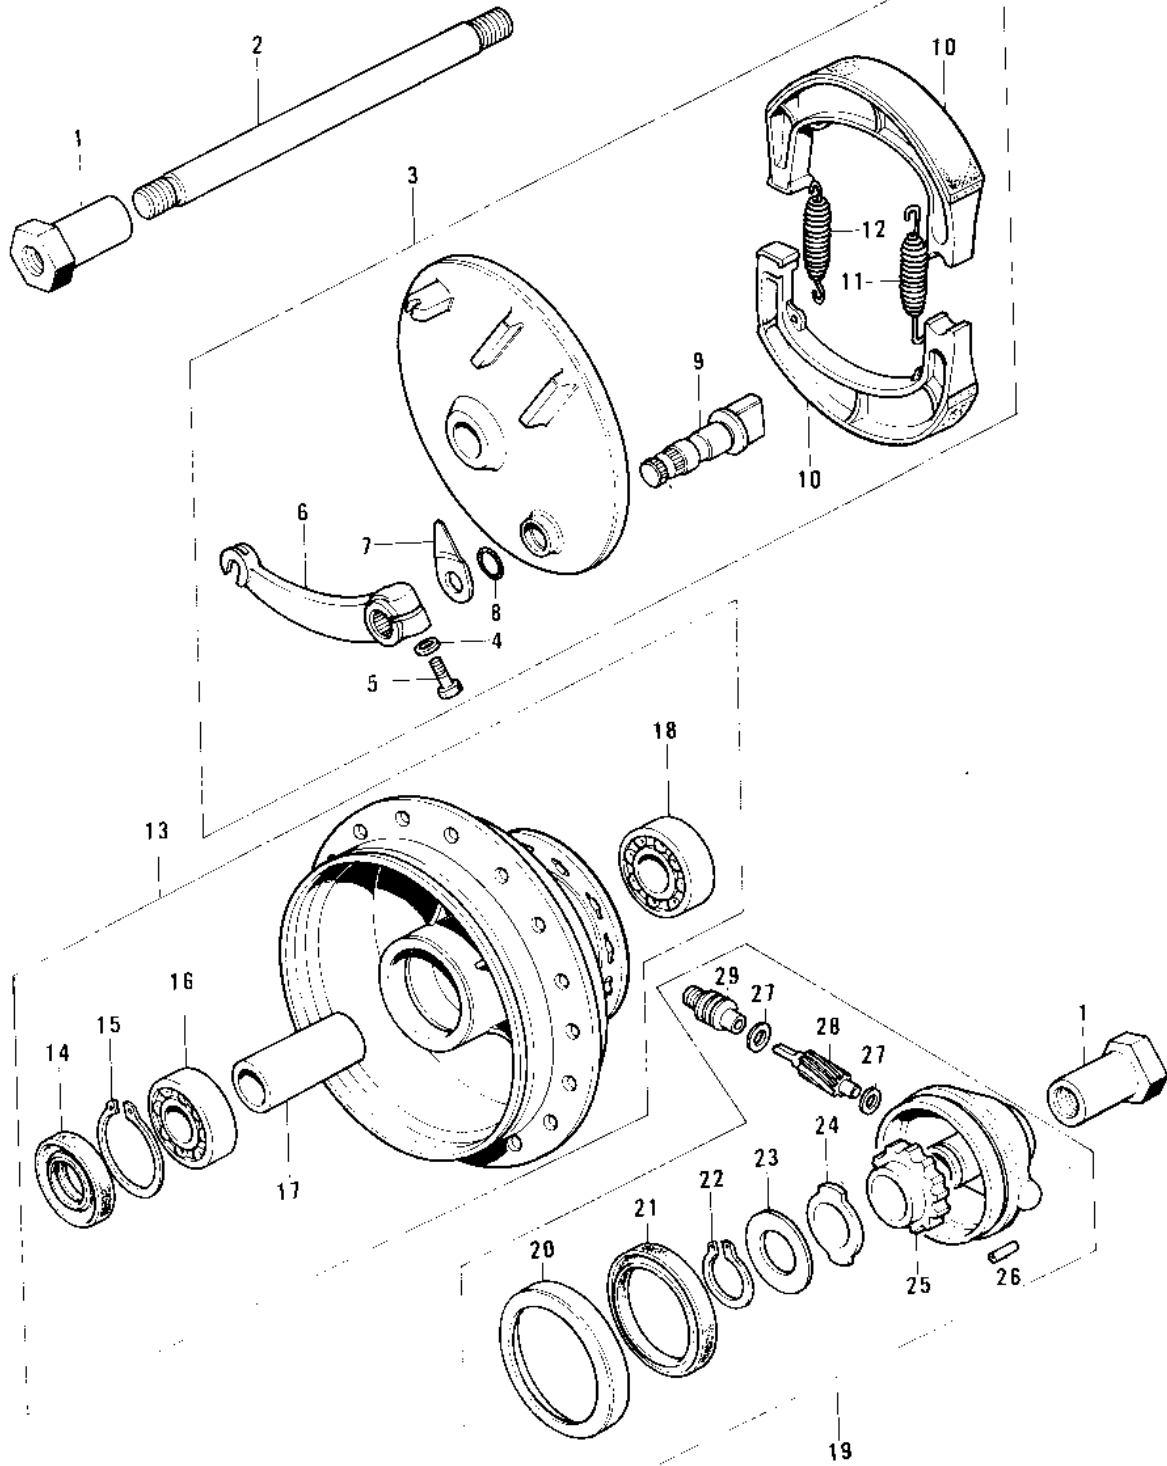

# 1976 KE125 PARTS DIAGRAM

FRONT HUB/BRAKE ('76-'79)

# 1976 KE125 PARTS LIST

# 1976 KE125 PARTS LIST

FRONT HUB/BRAKE ('76-'79)

| ITEM NAME                        | PART NUMBER | QUANTITY |
|----------------------------------|-------------|----------|
| BUSH,SPEEDMETER CABLE (Ref # 29) | 41062-005   | 1        |