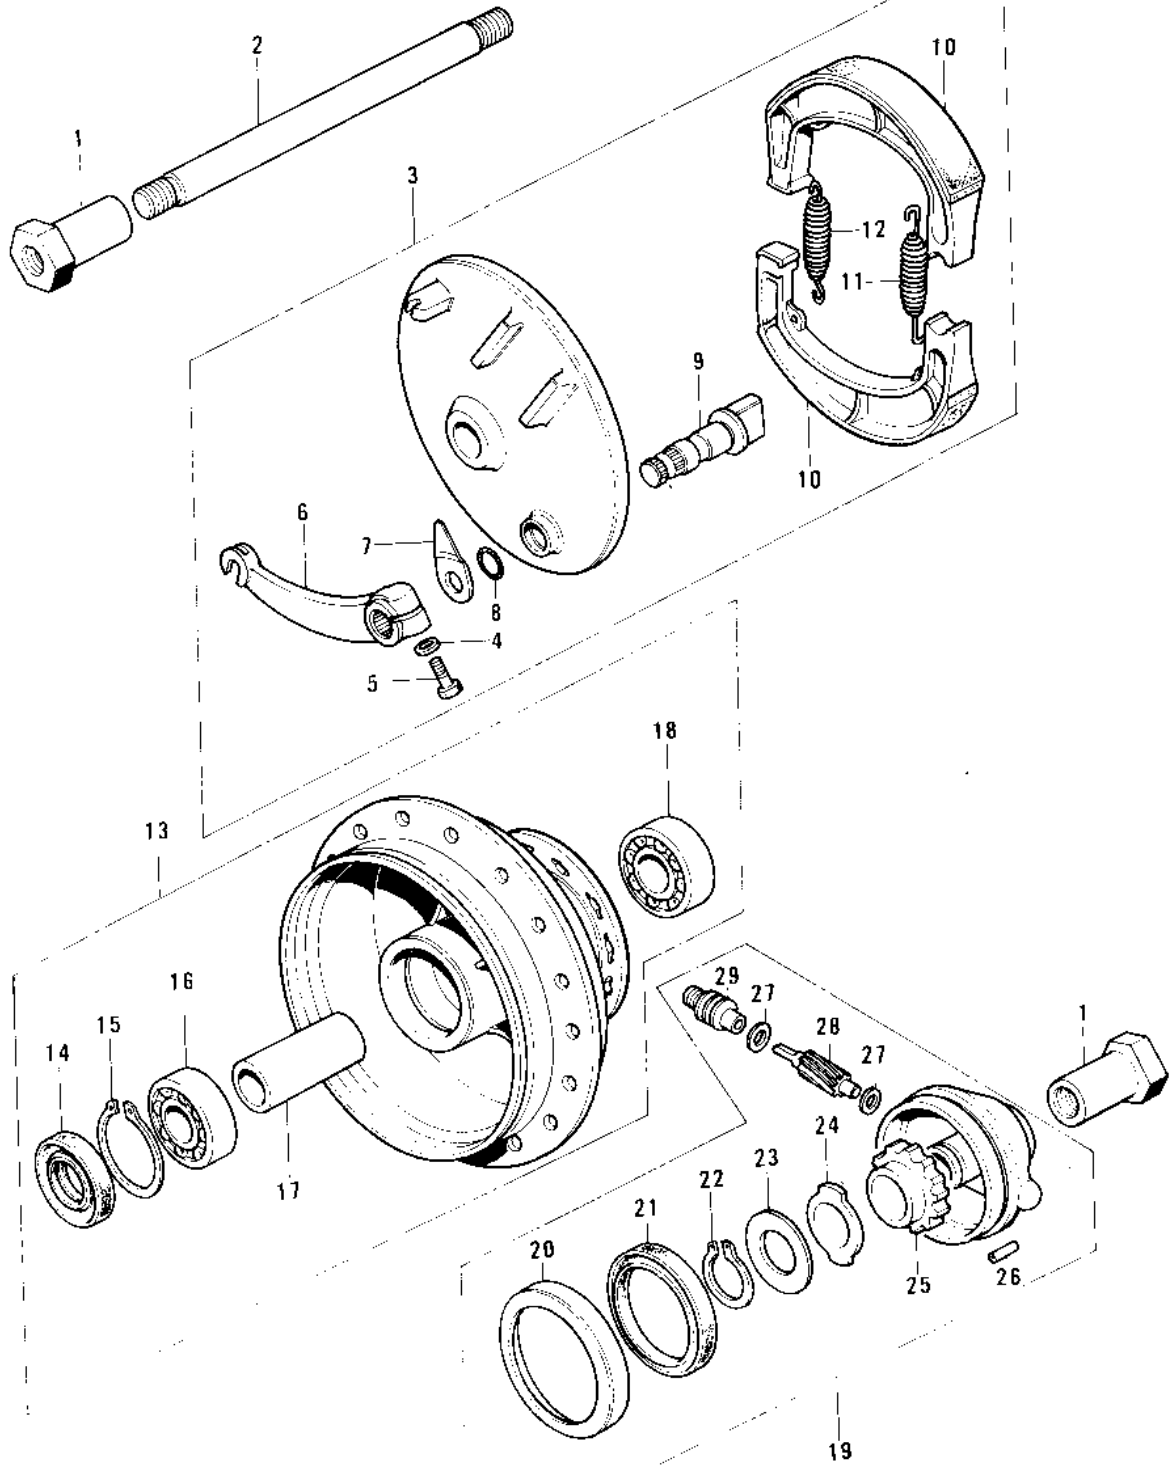

1976 KE125 PARTS DIAGRAM

FRONT HUB/BRAKE ('76-'79)

1976 KE125 PARTS LIST

FRONT HUB/BRAKE ('76-'79)

ITEM NAME	PART NUMBER	QUANTITY
COLLAR,FRONT AXLE (Ref # 1)	41069-024	2
AXLE,FRONT (Ref # 2)	41068-043	1
PANEL ASY,FR BK,BUFF (Ref # 3)	41035-049-80	1
PANEL-ASY,FR BRK BUFF (Ref # 3)	41035-076-80	1
WASHER PLAIN 6MM (Ref # 4)	410B0600	1
BOLT 6X22 (Ref # 5)	112B0622	1
LEVER,FRNT BRAKE CAM (Ref # 6)	41053-020	1
INDICATOR FRONT BRAKE SHOE (Ref # 7)	41085-002	1
"0" RING,11MM (Ref # 8)	92055-004	1
CAM SHAFT,FRONT BRAKE (Ref # 9)	41050-012	1
SHOE,BRAKE (Ref # 10)	41048-015	2
SPRING,BRAKE SHOE (Ref # 11)	92081-1766	1
SPRING,BRAKE SHOE (Ref # 12)	92081-1550	1
DRUM-ASSY,FR BRK,BUFF (Ref # 13)	41034-031-80	1
OIL SEAL,FR BK DRUM (Ref # 14)	92050-059	1
CIRCLIP.37MM (Ref # 15)	481J3700	1
BEARING BALL #6301 (Ref # 16)	601B6301	1
SPACER,FR HUB BEARING (Ref # 17)	41039-025	1
BEARING BALL #6201 (Ref # 18)	601B6201	1
CASE ASSY,SPEED GEAR (Ref # 19)	41078-009	1
DUST COVER (Ref # 20)	41042-013	1
OIL SEAL (Ref # 21)	654A405208	1
CIRCLIP,19MM (Ref # 22)	480J1900	1
WASHER,THRUST (Ref # 23)	41065-004	1
RECEIVER,SPEED GEAR (Ref # 24)	41064-011	1
GEAR,SPEEDOMETER (Ref # 25)	41059-024	1
PIN,SPRING (Ref # 26)	41082-001	1
WASHER THRST SPD PINI (Ref # 27)	41063-001	1
PINION,SPEEDOMETER (Ref # 28)	41060-015	1

1976 KE125 PARTS LIST

FRONT HUB/BRAKE ('76-'79)

ITEM NAME	PART NUMBER	QUANTITY
BUSH,SPEEDMETER CABLE (Ref # 29)	41062-005	1