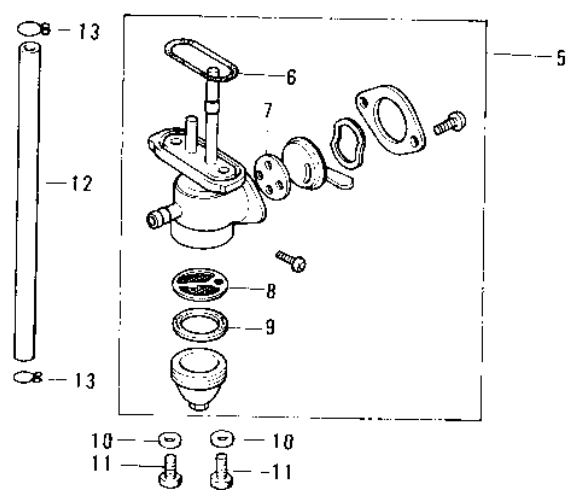

1976 KE125 PARTS DIAGRAM

FUEL TANK ('76-'79)

Re
—

J

1976 KE125 PARTS LIST

FUEL TANK ('76-'79)

ITEM NAME	PART NUMBER	QUANTITY
CAP,FUEL TANK (Ref # 1)	51048-1013	1
GASKET,FUEL TANK CAP (Ref # 2)	51059-011	1
TANK-FUEL,P.YELLOW (Ref # 3)	51001-101-4B	1
TANK-FUEL,C.LIGHT RED (Ref # 3)	51001-101-4R	1
TANK-FUEL,C.C.BLUE (Ref # 3)	51001-101-4S	1
TANK-FUEL,C.E.GREEN (Ref # 3)	51001-101-4U	1
TANK-FUEL,F.RED (Ref # 3)	51001-101-B1	1
TANK-FUEL,MARINE BLUE (Ref # 3)	51001-101-B4	1
BAND,FUEL TANK (Ref # 4)	92072-049	1
BAND,FUEL TANK (Ref # 4)	92072-075	1
TAP ASSY,FUEL (Ref # 5)	51023-1001	1
TAP ASSY,FUEL (Ref # 5)	51023-1001	1
"O" RING (Ref # 6)	51039-003	1
GASKET-FUEL COCK LEV (Ref # 7)	92065-094	1
STRAINER,FUEL (Ref # 8)	51038-008	1
GASKET FUEL COCK CUP (Ref # 9)	51037-011	1
WASHER-PLAIN (Ref # 10)	92022-183	2
BOLT-HEX HEAD,6X16 (Ref # 11)	92001-114	2
PIPE,FUEL (Ref # 12)	92059-093	1
CLAMP FUEL PIPE (Ref # 13)	92037-010	2
DECAL,FUEL TANK,L.H (Ref # 14)	56027-370-SP	1
DECAL,FUEL TANK,L.H (Ref # 15)	56027-371-SP	1
DECAL,FUEL TANK,R.H (Ref # 16)	56027-372-SP	1
DECAL,FUEL TANK,R.H (Ref # 17)	56027-373-SP	1
DECAL,L.H FL TK,UPPER (Ref # 18)	56029-050-SP	1
DECAL,L.H FL TK,LOWER (Ref # 19)	56029-051-SP	1
DECAL,R.H FL TK,UPPER (Ref # 20)	56029-052-SP	1
DECAL,R.H FL TK,LOWER (Ref # 21)	56029-053-SP	1
*** N.L.A.*** (Canada) (Ref # 22)	56029-054-SP	1

1976 KE125 PARTS LIST

FUEL TANK ('76-'79)

ITEM NAME	PART NUMBER	QUANTITY
*** N.L.A.*** (Canada) (Ref # 23)	56029-055-SP	1
*** N.L.A.*** (Canada) (Ref # 24)	56029-056-SP	1
*** N.L.A.*** (Canada) (Ref # 25)	56029-057-SP	1