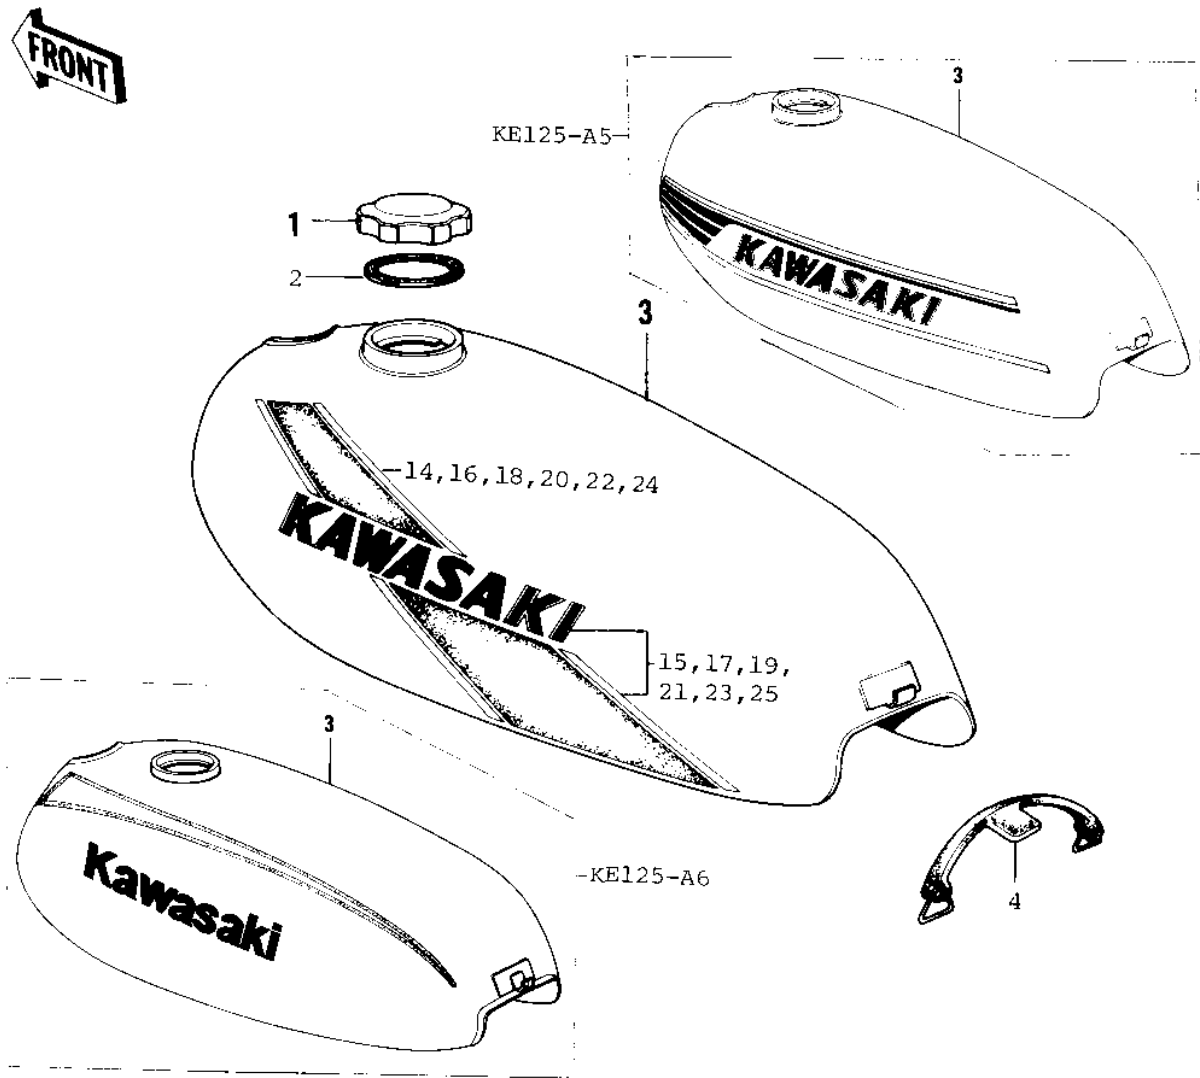

1976 KE125 PARTS DIAGRAM

FUEL TANK ('76-'79)

Re
—

J

1976 KE125 PARTS LIST

FUEL TANK ('76-'79)

ITEM NAME	PART NUMBER	QUANTITY
CAP,FUEL TANK (Ref # 1)	51048-1013	1
GASKET,FUEL TANK CAP (Ref # 2)	51059-011	1
TANK-FUEL,P.YELLOW (Ref # 3)	51001-101-4B	1
TANK-FUEL,C.LIGHT RED (Ref # 3)	51001-101-4R	1
TANK-FUEL,C.C.BLUE (Ref # 3)	51001-101-4S	1
TANK-FUEL,C.E.GREEN (Ref # 3)	51001-101-4U	1
TANK-FUEL,F.RED (Ref # 3)	51001-101-B1	1
TANK-FUEL,MARINE BLUE (Ref # 3)	51001-101-B4	1
BAND,FUEL TANK (Ref # 4)	92072-049	1
BAND,FUEL TANK (Ref # 4)	92072-075	1
TAP ASSY,FUEL (Ref # 5)	51023-1001	1
TAP ASSY,FUEL (Ref # 5)	51023-1001	1
"O" RING (Ref # 6)	51039-003	1
GASKET-FUEL COCK LEV (Ref # 7)	92065-094	1
STRAINER,FUEL (Ref # 8)	51038-008	1
GASKET FUEL COCK CUP (Ref # 9)	51037-011	1
WASHER-PLAIN (Ref # 10)	92022-183	2
BOLT-HEX HEAD,6X16 (Ref # 11)	92001-114	2
PIPE,FUEL (Ref # 12)	92059-093	1
CLAMP FUEL PIPE (Ref # 13)	92037-010	2
DECAL,FUEL TANK,L.H (Ref # 14)	56027-370-SP	1
DECAL,FUEL TANK,L.H (Ref # 15)	56027-371-SP	1
DECAL,FUEL TANK,R.H (Ref # 16)	56027-372-SP	1
DECAL,FUEL TANK,R.H (Ref # 17)	56027-373-SP	1
DECAL,L.H FL TK,UPPER (Ref # 18)	56029-050-SP	1
DECAL,L.H FL TK,LOWER (Ref # 19)	56029-051-SP	1
DECAL,R.H FL TK,UPPER (Ref # 20)	56029-052-SP	1
DECAL,R.H FL TK,LOWER (Ref # 21)	56029-053-SP	1
*** N.L.A.*** (Canada) (Ref # 22)	56029-054-SP	1

1976 KE125 PARTS LIST

FUEL TANK ('76-'79)

ITEM NAME	PART NUMBER	QUANTITY
*** N.L.A.*** (Canada) (Ref # 23)	56029-055-SP	1
*** N.L.A.*** (Canada) (Ref # 24)	56029-056-SP	1
*** N.L.A.*** (Canada) (Ref # 25)	56029-057-SP	1