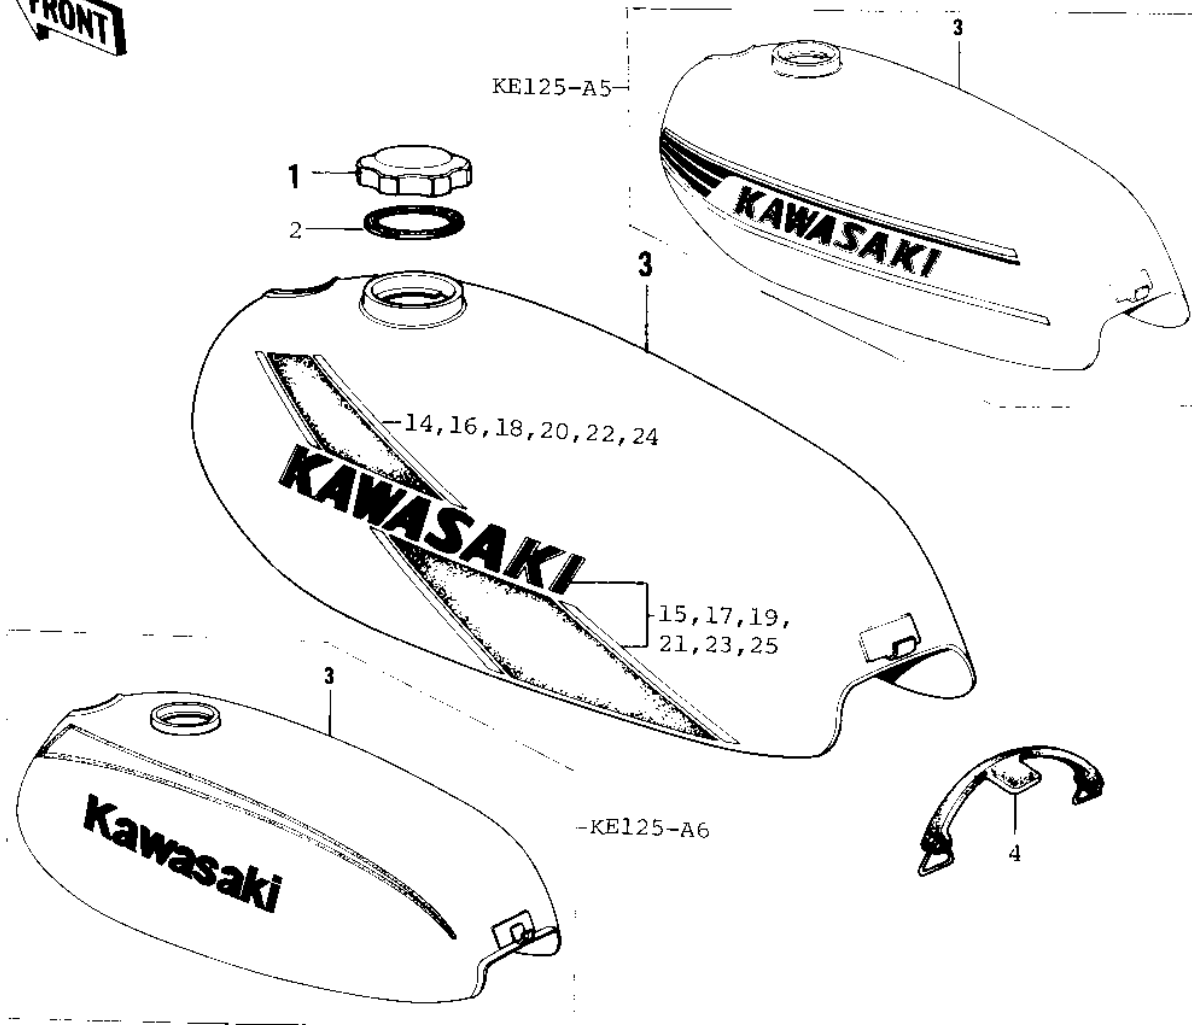

# 1979 KE125 PARTS DIAGRAM

FUEL TANK ('76-'79)

Re

J

# 1979 KE125 PARTS LIST

## FUEL TANK ('76-'79)

ITEM NAME	PART NUMBER	QUANTITY
CAP,FUEL TANK (Ref # 1)	51048-1013	1
GASKET,FUEL TANK CAP (Ref # 2)	51059-011	1
TANK-FUEL,P.YELLOW (Ref # 3)	51001-101-4B	1
TANK-FUEL,C.LIGHT RED (Ref # 3)	51001-101-4R	1
TANK-FUEL,C.C.BLUE (Ref # 3)	51001-101-4S	1
TANK-FUEL,C.E.GREEN (Ref # 3)	51001-101-4U	1
TANK-FUEL,F.RED (Ref # 3)	51001-101-B1	1
TANK-FUEL,MARINE BLUE (Ref # 3)	51001-101-B4	1
BAND,FUEL TANK (Ref # 4)	92072-049	1
BAND,FUEL TANK (Ref # 4)	92072-075	1
TAP ASSY,FUEL (Ref # 5)	51023-1001	1
TAP ASSY,FUEL (Ref # 5)	51023-1001	1
"O" RING (Ref # 6)	51039-003	1
GASKET-FUEL COCK LEV (Ref # 7)	92065-094	1
STRAINER,FUEL (Ref # 8)	51038-008	1
GASKET FUEL COCK CUP (Ref # 9)	51037-011	1
WASHER-PLAIN (Ref # 10)	92022-183	2
BOLT-HEX HEAD,6X16 (Ref # 11)	92001-114	2
PIPE,FUEL (Ref # 12)	92059-093	1
CLAMP FUEL PIPE (Ref # 13)	92037-010	2
DECAL,FUEL TANK,L.H (Ref # 14)	56027-370-SP	1
DECAL,FUEL TANK,L.H (Ref # 15)	56027-371-SP	1
DECAL,FUEL TANK,R.H (Ref # 16)	56027-372-SP	1
DECAL,FUEL TANK,R.H (Ref # 17)	56027-373-SP	1
DECAL,L.H FL TK,UPPER (Ref # 18)	56029-050-SP	1
DECAL,L.H FL TK,LOWER (Ref # 19)	56029-051-SP	1
DECAL,R.H FL TK,UPPER (Ref # 20)	56029-052-SP	1
DECAL,R.H FL TK,LOWER (Ref # 21)	56029-053-SP	1
*** N.L.A.*** (Canada) (Ref # 22)	56029-054-SP	1

# 1979 KE125 PARTS LIST

FUEL TANK ('76-'79)

ITEM NAME	PART NUMBER	QUANTITY
*** N.L.A.*** (Canada) (Ref # 23)	56029-055-SP	1
*** N.L.A.*** (Canada) (Ref # 24)	56029-056-SP	1
*** N.L.A.*** (Canada) (Ref # 25)	56029-057-SP	1