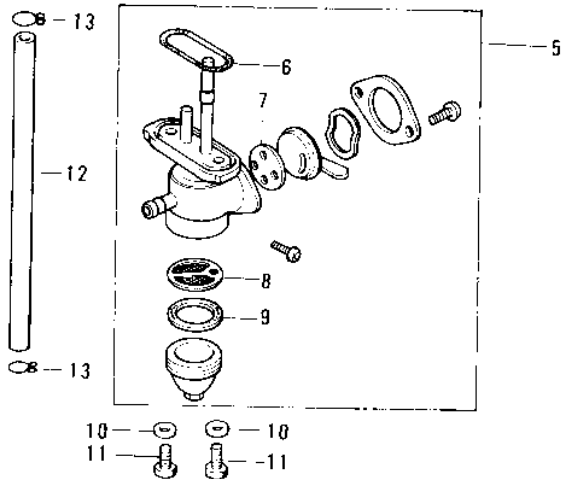

# 1979 KE125 PARTS DIAGRAM

FUEL TANK ('76-'79)

Re

J

# 1979 KE125 PARTS LIST

## FUEL TANK ('76-'79)

ITEM NAME	PART NUMBER	QUANTITY
CAP,FUEL TANK (Ref # 1)	51048-1013	1
GASKET,FUEL TANK CAP (Ref # 2)	51059-011	1
TANK-FUEL,P.YELLOW (Ref # 3)	51001-101-4B	1
TANK-FUEL,C.LIGHT RED (Ref # 3)	51001-101-4R	1
TANK-FUEL,C.C.BLUE (Ref # 3)	51001-101-4S	1
TANK-FUEL,C.E.GREEN (Ref # 3)	51001-101-4U	1
TANK-FUEL,F.RED (Ref # 3)	51001-101-B1	1
TANK-FUEL,MARINE BLUE (Ref # 3)	51001-101-B4	1
BAND,FUEL TANK (Ref # 4)	92072-049	1
BAND,FUEL TANK (Ref # 4)	92072-075	1
TAP ASSY,FUEL (Ref # 5)	51023-1001	1
TAP ASSY,FUEL (Ref # 5)	51023-1001	1
"O" RING (Ref # 6)	51039-003	1
GASKET-FUEL COCK LEV (Ref # 7)	92065-094	1
STRAINER,FUEL (Ref # 8)	51038-008	1
GASKET FUEL COCK CUP (Ref # 9)	51037-011	1
WASHER-PLAIN (Ref # 10)	92022-183	2
BOLT-HEX HEAD,6X16 (Ref # 11)	92001-114	2
PIPE,FUEL (Ref # 12)	92059-093	1
CLAMP FUEL PIPE (Ref # 13)	92037-010	2
DECAL,FUEL TANK,L.H (Ref # 14)	56027-370-SP	1
DECAL,FUEL TANK,L.H (Ref # 15)	56027-371-SP	1
DECAL,FUEL TANK,R.H (Ref # 16)	56027-372-SP	1
DECAL,FUEL TANK,R.H (Ref # 17)	56027-373-SP	1
DECAL,L.H FL TK,UPPER (Ref # 18)	56029-050-SP	1
DECAL,L.H FL TK,LOWER (Ref # 19)	56029-051-SP	1
DECAL,R.H FL TK,UPPER (Ref # 20)	56029-052-SP	1
DECAL,R.H FL TK,LOWER (Ref # 21)	56029-053-SP	1
*** N.L.A.*** (Canada) (Ref # 22)	56029-054-SP	1

# 1979 KE125 PARTS LIST

FUEL TANK ('76-'79)

ITEM NAME	PART NUMBER	QUANTITY
*** N.L.A.*** (Canada) (Ref # 23)	56029-055-SP	1
*** N.L.A.*** (Canada) (Ref # 24)	56029-056-SP	1
*** N.L.A.*** (Canada) (Ref # 25)	56029-057-SP	1