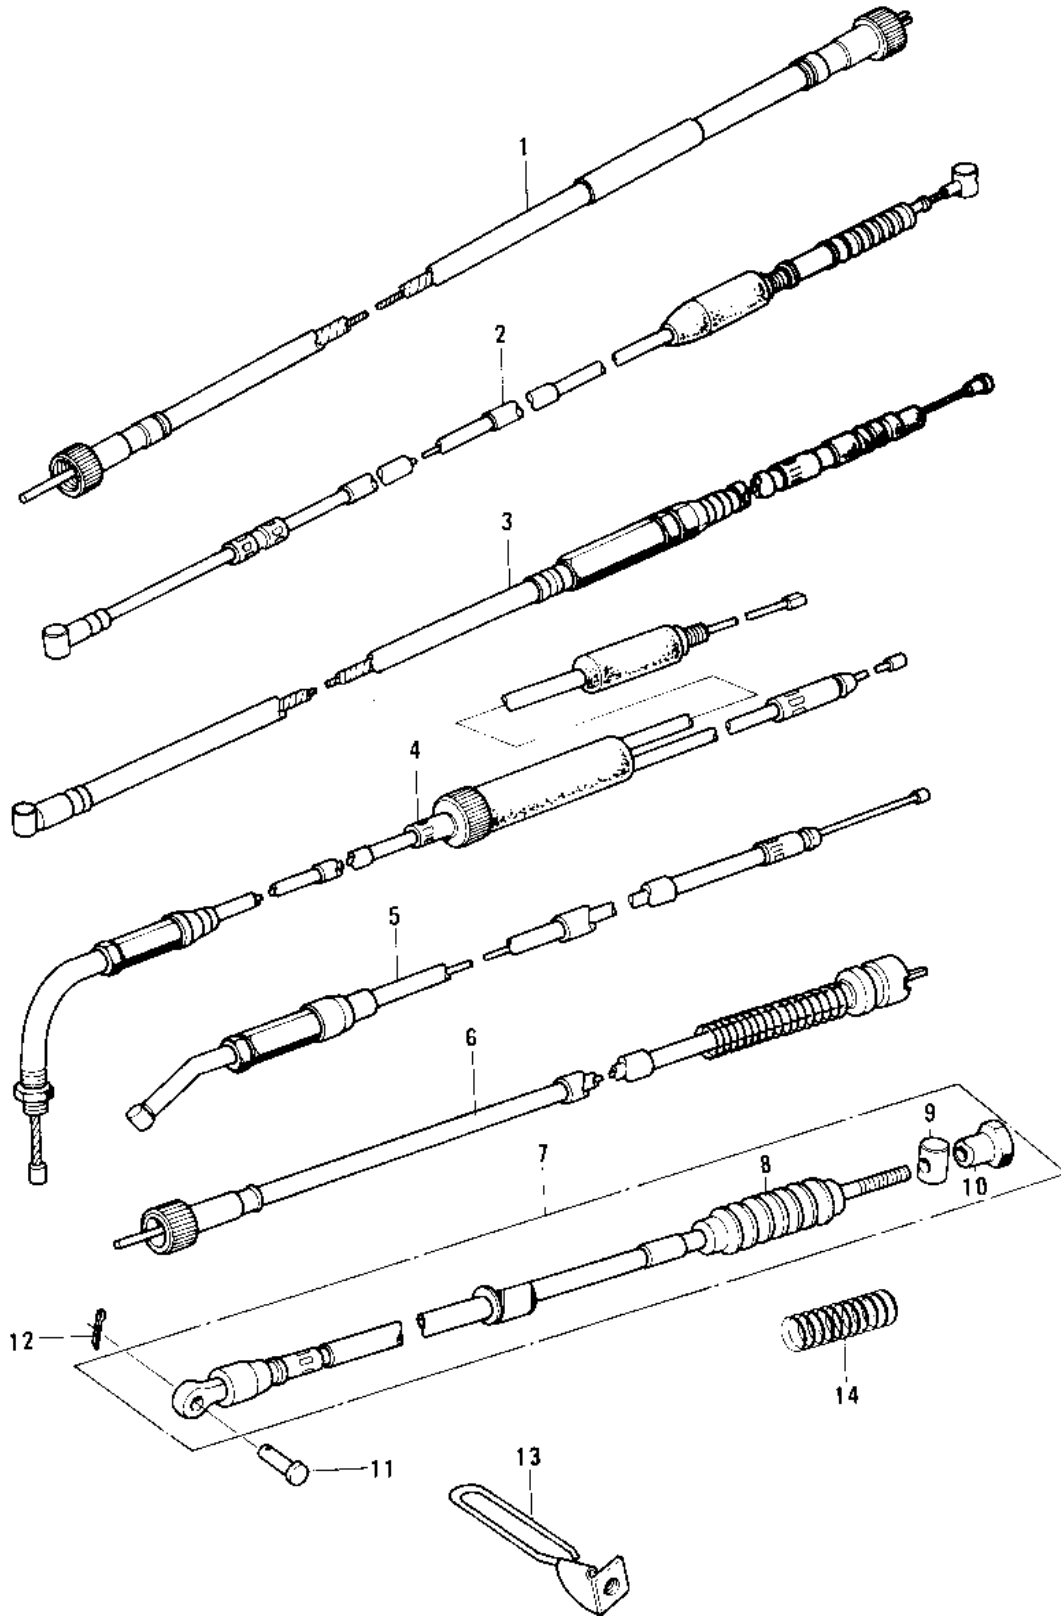

1976 KE125 PARTS DIAGRAM

CABLE (76-79)

1976 KE125 PARTS LIST

CABLE ('76-'79)

ITEM NAME	PART NUMBER	QUANTITY
CABLE,SPEEDOMETER (Ref # 1)	54001-046	1
CABLE,FRONT BRAKE (Ref # 2)	54005-077	1
CABLE,CLUTCH (Ref # 3)	54011-071	1
CABLE,CONTROL (Ref # 4)	54012-102	1
CABLE,STARTER (Ref # 5)	54017-064	1
CABLE,TACHOMETER (Ref # 6)	54018-018	1
CABLE,REAR BRAKE (Ref # 7)	54022-024	1
DUST COVER-BRKE CABLE (Ref # 8)	54009-007	1
PIN BRAKE ROD (Ref # 9)	92043-053	1
NUT-BRAKE CABLE ADJST (Ref # 10)	92015-041	1
PIN RR BRAKE CABLE (Ref # 11)	92043-107	1
PIN COTTER 2.0X15 (Ref # 12)	550D2015	1
GUIDE,CABLE (Ref # 13)	54030-011	1
SPRING,COIL (Ref # 14)	54025-004	1