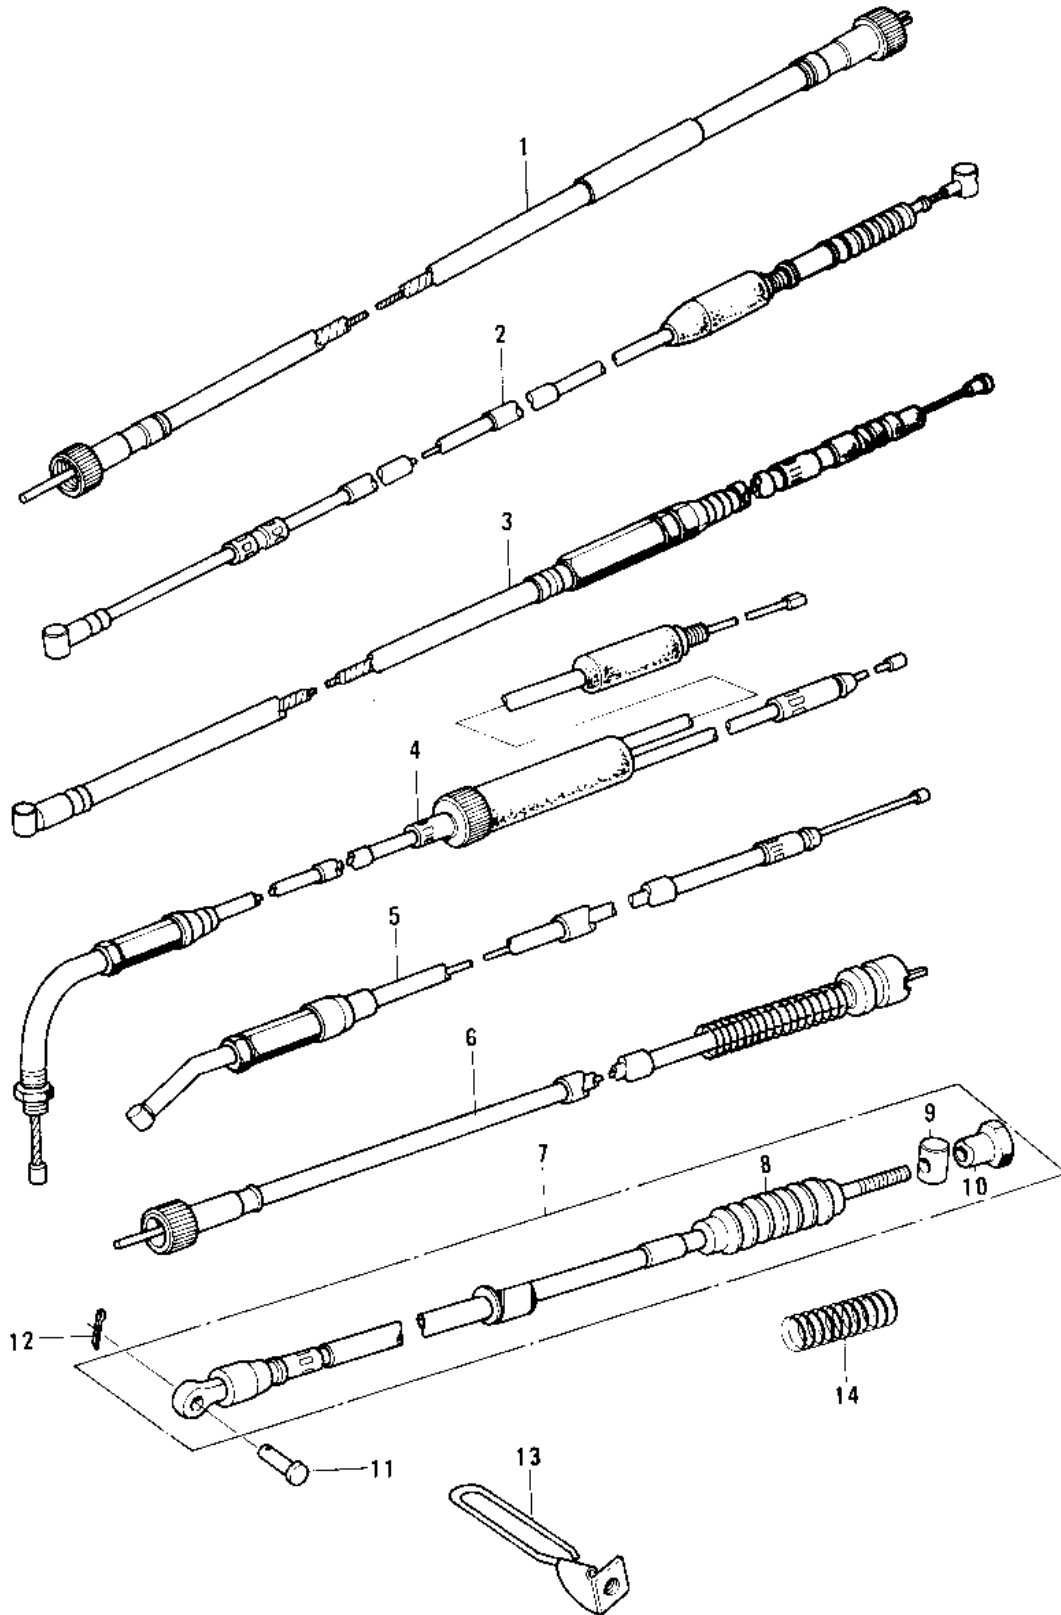

# 1978 KE125 PARTS DIAGRAM

CABLE (76-79)

## 1978 KE125 PARTS LIST

CABLE ('76-'79)

ITEM NAME	PART NUMBER	QUANTITY
CABLE,SPEEDOMETER (Ref # 1)	54001-046	1
CABLE,FRONT BRAKE (Ref # 2)	54005-077	1
CABLE,CLUTCH (Ref # 3)	54011-071	1
CABLE,CONTROL (Ref # 4)	54012-102	1
CABLE,STARTER (Ref # 5)	54017-064	1
CABLE,TACHOMETER (Ref # 6)	54018-018	1
CABLE,REAR BRAKE (Ref # 7)	54022-024	1
DUST COVER-BRKE CABLE (Ref # 8)	54009-007	1
PIN BRAKE ROD (Ref # 9)	92043-053	1
NUT-BRAKE CABLE ADJST (Ref # 10)	92015-041	1
PIN RR BRAKE CABLE (Ref # 11)	92043-107	1
PIN COTTER 2.0X15 (Ref # 12)	550D2015	1
GUIDE,CABLE (Ref # 13)	54030-011	1
SPRING,COIL (Ref # 14)	54025-004	1