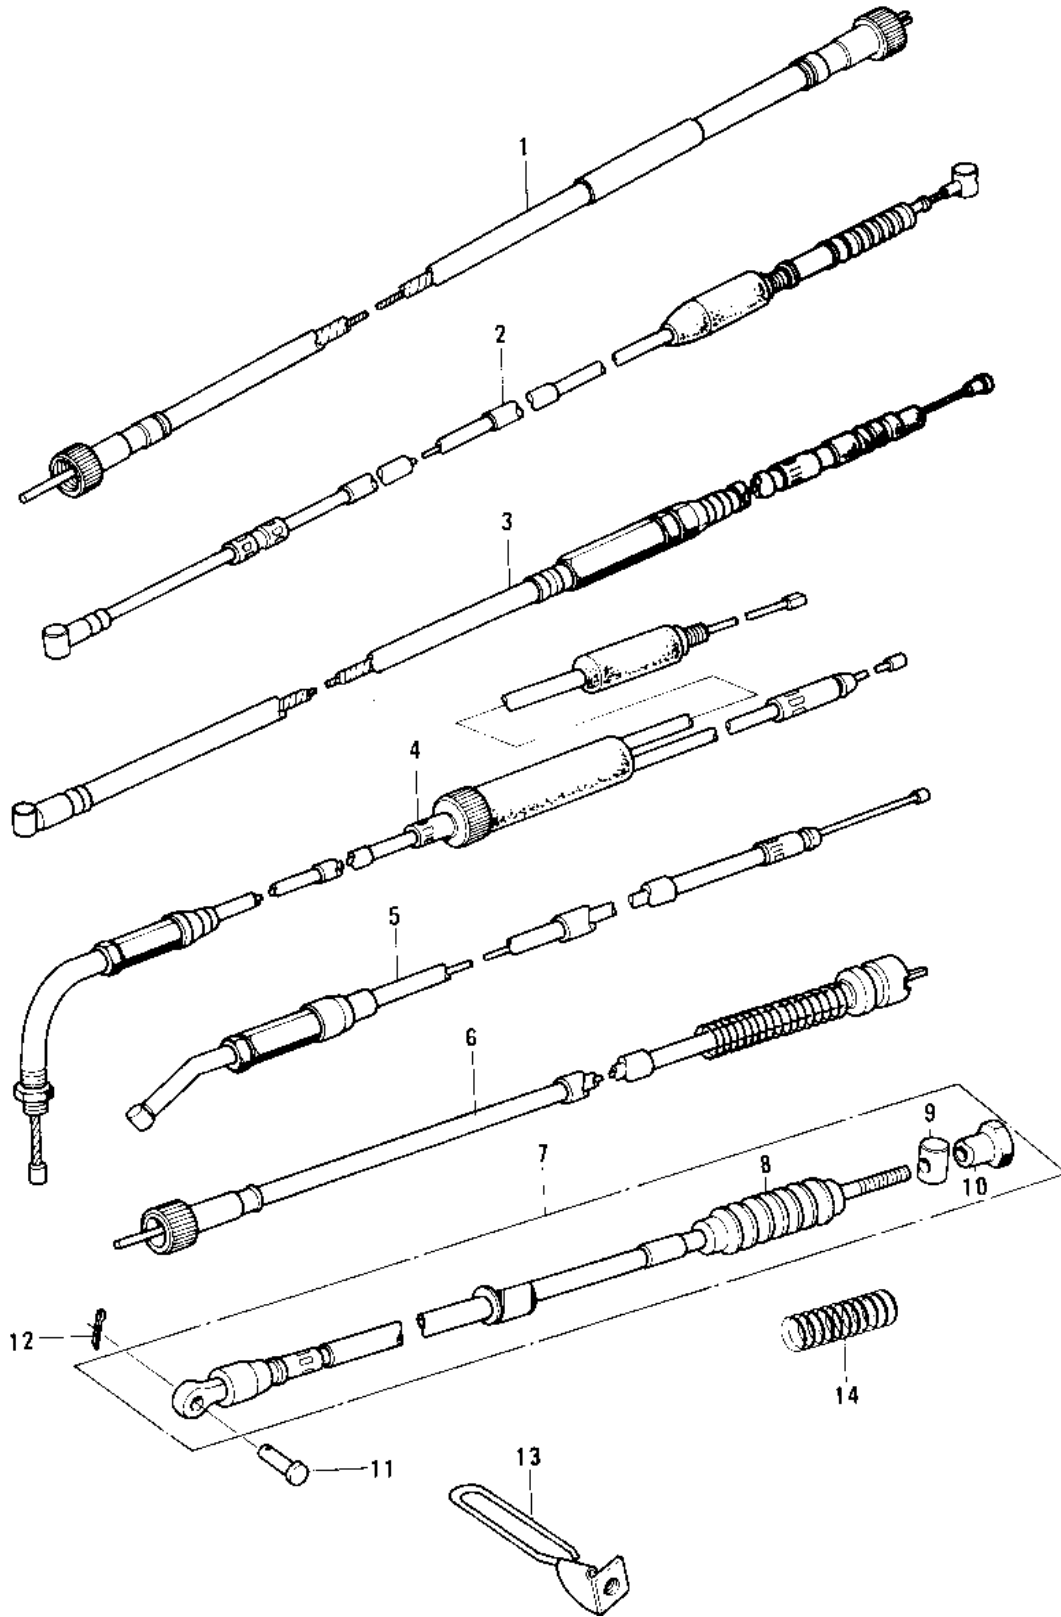

1979 KE125 PARTS DIAGRAM

CABLE (76-79)

1979 KE125 PARTS LIST

CABLE ('76-'79)

ITEM NAME	PART NUMBER	QUANTITY
CABLE,SPEEDOMETER (Ref # 1)	54001-046	1
CABLE,FRONT BRAKE (Ref # 2)	54005-077	1
CABLE,CLUTCH (Ref # 3)	54011-071	1
CABLE,CONTROL (Ref # 4)	54012-102	1
CABLE,STARTER (Ref # 5)	54017-064	1
CABLE,TACHOMETER (Ref # 6)	54018-018	1
CABLE,REAR BRAKE (Ref # 7)	54022-024	1
DUST COVER-BRKE CABLE (Ref # 8)	54009-007	1
PIN BRAKE ROD (Ref # 9)	92043-053	1
NUT-BRAKE CABLE ADJST (Ref # 10)	92015-041	1
PIN RR BRAKE CABLE (Ref # 11)	92043-107	1
PIN COTTER 2.0X15 (Ref # 12)	550D2015	1
GUIDE,CABLE (Ref # 13)	54030-011	1
SPRING,COIL (Ref # 14)	54025-004	1