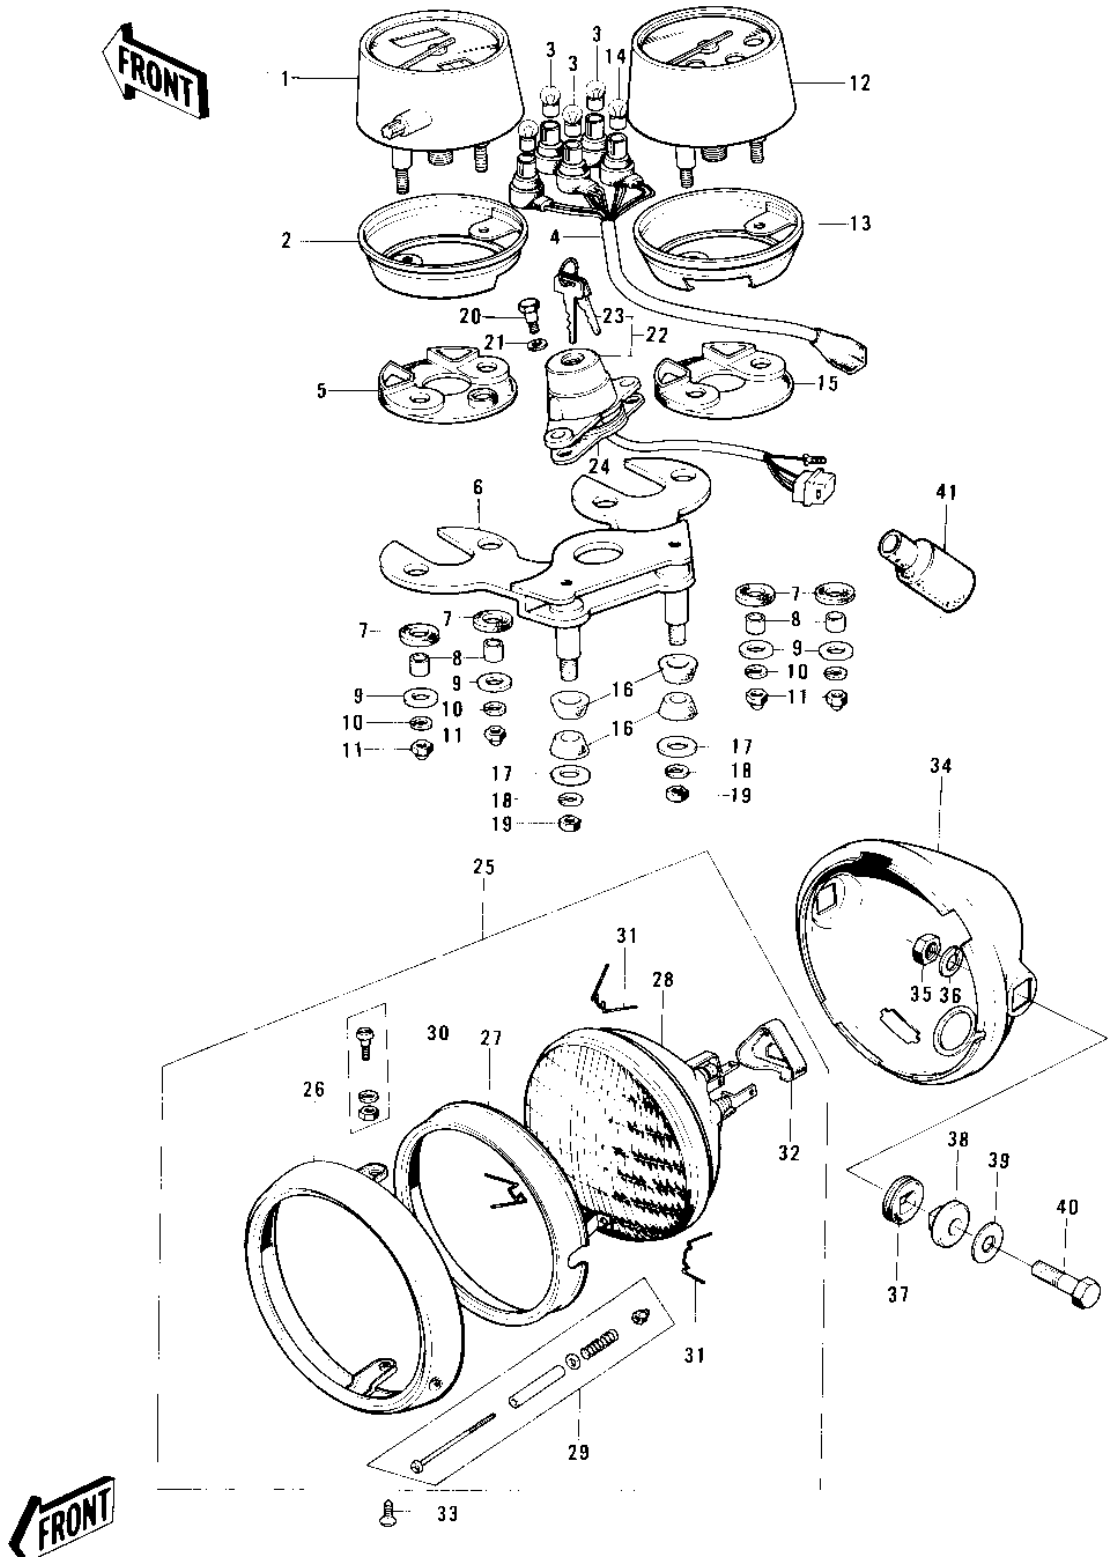

1978 KE125 PARTS DIAGRAM

METERS/IGNITION SWITCH/HEADLIGHT ('76-7)

F

1978 KE125 PARTS LIST

METERS/IGNITION SWITCH/HEADLIGHT ('76-'7)

ITEM NAME	PART NUMBER	QUANTITY
SPEEDOMETER ASSY,MPH (Ref # 1)	25005-110	1
*** N.L.A.*** (Canada) (Ref # 1)	25005-112	1
COVER-SPEEDOMETER (Ref # 2)	25012-017	1
BULB 6V 1.5W (Ref # 3)	92069-024	4
SOCKET,SPEEDOMETER (Ref # 4)	25011-038	1
SHOCK DAMPER,METER (Ref # 5)	25019-018	1
BRACKET,METER (Ref # 6)	25008-034	1
DAMPER RUBBER,METER (Ref # 7)	25019-019	4
COLLAR,METER FITTING (Ref # 8)	25021-004	4
WASHER PL 5.2X18X1.2 (Ref # 9)	92022-285	4
NUT-CAP,5MM (Ref # 11)	322N0500	4
TACHOMETER ASSY (Ref # 12)	25015-027	1
COVER,TACHOMETER (Ref # 13)	25012-018	1
BULB-6V 3W (Ref # 14)	92069-053	1
DAMPER RUBBER,METER (Ref # 15)	25019-020	1
DAMPER RUBBER,METER (Ref # 16)	92075-248	4
WASHER 6.5X22X1.6T (Ref # 17)	92022-237	2
WASHER SPRING 6MM (Ref # 18)	461F0600	2
NUT 6MM (Ref # 19)	311B0600	2
BOLT-HEX HEAD,6MM (Ref # 20)	92007-026	2
WASHER PLAIN 8MM (Ref # 21)	410B0800	2
SWITCH ASSY.IGNITION (Ref # 22)	27005-059	1
SWITCH ASSY,IGNITION (Ref # 22)	27005-1023	1
SWITCH ASSY,IGNITION (Ref # 22)	27005-080	1
KEY SET #431 (Ref # 23)	27008-054-31	1
KEY SET,#450 (Ref # 23)	27008-054-50	1
KEY,BLANK (Ref # 23)	27008-1024	AR
KEY,BLANK (Ref # 23)	27008-1025	AR
KEY,BLANK (Ref # 23)	27008-1026	AR