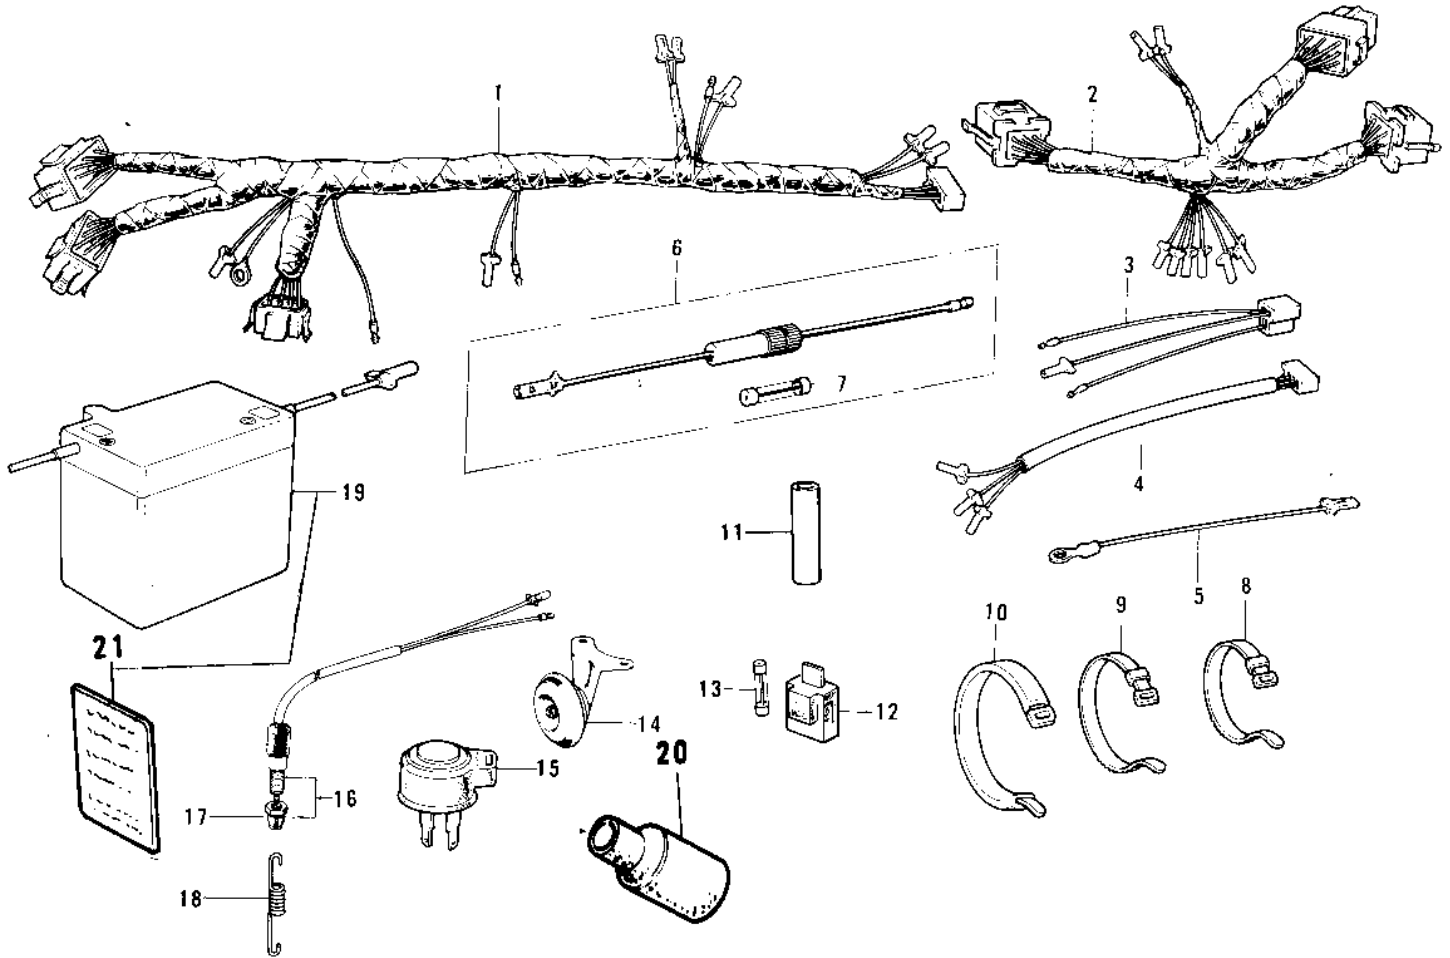

1976 KE125 PARTS DIAGRAM

CHASSIS ELECTRICAL EQUIPMENT ('76-'79)

1976 KE125 PARTS LIST

CHASSIS ELECTRICAL EQUIPMENT ('76-'79)

ITEM NAME	PART NUMBER	QUANTITY
WIRING HARNESS,MAIN (Ref # 1)	26001-108	1
WIRING HARNESS,MAIN (Ref # 1)	26001-1070	1
WIRING HARNESS,HDLMP (Ref # 2)	26002-045	1
WIRE,RECTIFIER LEAD (Ref # 3)	26011-072	1
WIRING HARNESS,TL LMP (Ref # 4)	26002-046	1
WIRE,LEAD (Ref # 5)	26011-093	1
FUSE ASSY (Ref # 6)	26004-025	1
FUSE ASSY (Ref # 6)	26004-1010	1
FUSE 15A (Ref # 7)	26006-007	1
FUSE,10A-R (Ref # 7)	26006-1007	1
BAND,SHORT (Ref # 8)	92072-030	6
BAND,LONG (Ref # 9)	92072-032	4
BAND,WIRING HARNESS (Ref # 10)	92072-068	1
DAMPER RUBBER,HARNESS (Ref # 11)	92075-250	1
HOLDER-SPARE FUSE (Ref # 12)	26016-004	1
DAMPER RUBBER (Ref # 12)	92075-1044	1
FUSE 15A (Ref # 13)	26006-007	2
FUSE,15A,L=30M/M (Ref # 13)	26006-1003	1
HORN (Ref # 14)	27003-044	1
RELAY-TURN SIGNAL (Ref # 15)	27002-013	1
SWITCH,BRAKE LIGHT (Ref # 16)	27010-025	1
NUT,BRAKE LAMP SWITCH (Ref # 17)	27037-001	1
SPRING BRAKE LAMP SW (Ref # 18)	27011-006	1
YUA BAT 6N6-1D-2 (Ref # 19)	K26012-034	1
YUA BAT 6N6-1D-2 (Ref # 19)	K26012-034	1
COVER,WIRING HARNESS (Ref # 20)	26009-008	1
LABEL-WARNING,BATTERY (Ref # 21)	56040-1036	1
FUSE,10A,L=30M/M (Ref # 22)	26006-1002	1
BRACKET,FUSE (Ref # 23)	11034-1368	1