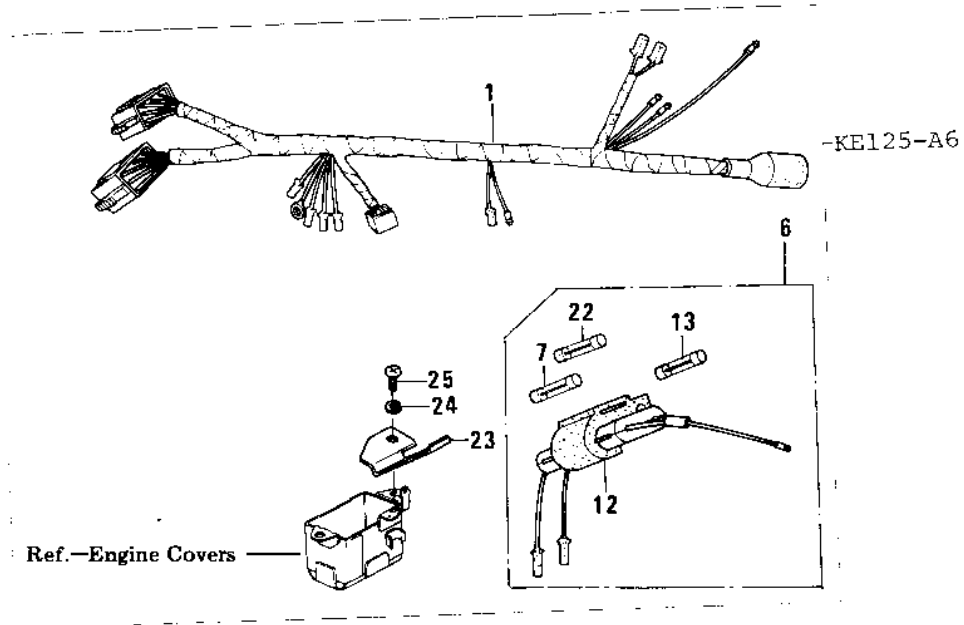

1976 KE125 PARTS DIAGRAM

CHASSIS ELECTRICAL EQUIPMENT ('76-'79)

1976 KE125 PARTS LIST

CHASSIS ELECTRICAL EQUIPMENT ('76-'79)

ITEM NAME	PART NUMBER	QUANTITY
WIRING HARNESS,MAIN (Ref # 1)	26001-108	1
WIRING HARNESS,MAIN (Ref # 1)	26001-1070	1
WIRING HARNESS,HDLMP (Ref # 2)	26002-045	1
WIRE,RECTIFIER LEAD (Ref # 3)	26011-072	1
WIRING HARNESS,TL LMP (Ref # 4)	26002-046	1
WIRE,LEAD (Ref # 5)	26011-093	1
FUSE ASSY (Ref # 6)	26004-025	1
FUSE ASSY (Ref # 6)	26004-1010	1
FUSE 15A (Ref # 7)	26006-007	1
FUSE,10A-R (Ref # 7)	26006-1007	1
BAND,SHORT (Ref # 8)	92072-030	6
BAND,LONG (Ref # 9)	92072-032	4
BAND,WIRING HARNESS (Ref # 10)	92072-068	1
DAMPER RUBBER,HARNESS (Ref # 11)	92075-250	1
HOLDER-SPARE FUSE (Ref # 12)	26016-004	1
DAMPER RUBBER (Ref # 12)	92075-1044	1
FUSE 15A (Ref # 13)	26006-007	2
FUSE,15A,L=30M/M (Ref # 13)	26006-1003	1
HORN (Ref # 14)	27003-044	1
RELAY-TURN SIGNAL (Ref # 15)	27002-013	1
SWITCH,BRAKE LIGHT (Ref # 16)	27010-025	1
NUT,BRAKE LAMP SWITCH (Ref # 17)	27037-001	1
SPRING BRAKE LAMP SW (Ref # 18)	27011-006	1
YUA BAT 6N6-1D-2 (Ref # 19)	K26012-034	1
YUA BAT 6N6-1D-2 (Ref # 19)	K26012-034	1
COVER,WIRING HARNESS (Ref # 20)	26009-008	1
LABEL-WARNING,BATTERY (Ref # 21)	56040-1036	1
FUSE,10A,L=30M/M (Ref # 22)	26006-1002	1
BRACKET,FUSE (Ref # 23)	11034-1368	1